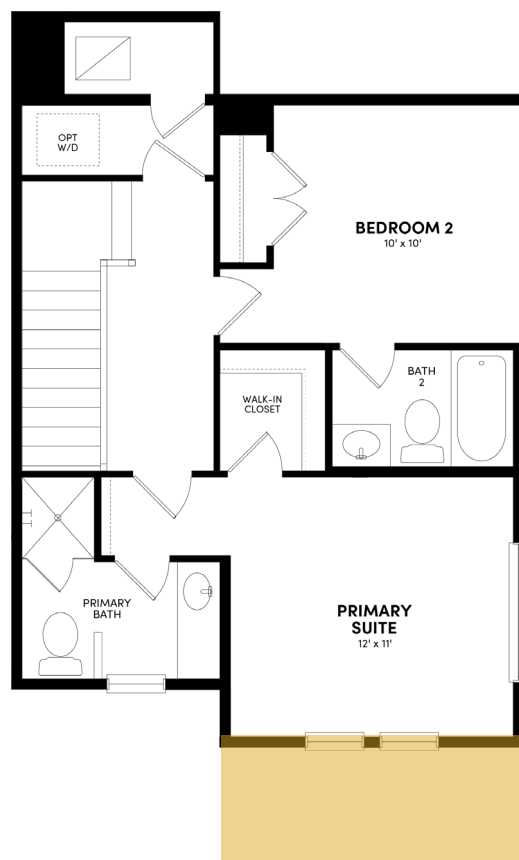

# Welcome to the Beckfield.

## Floor Plan Details

1,192 sq. ft. | 2 bedrooms | 2.5 baths | 2-car garage

Scan to view full floorplan details

EASTON PARK