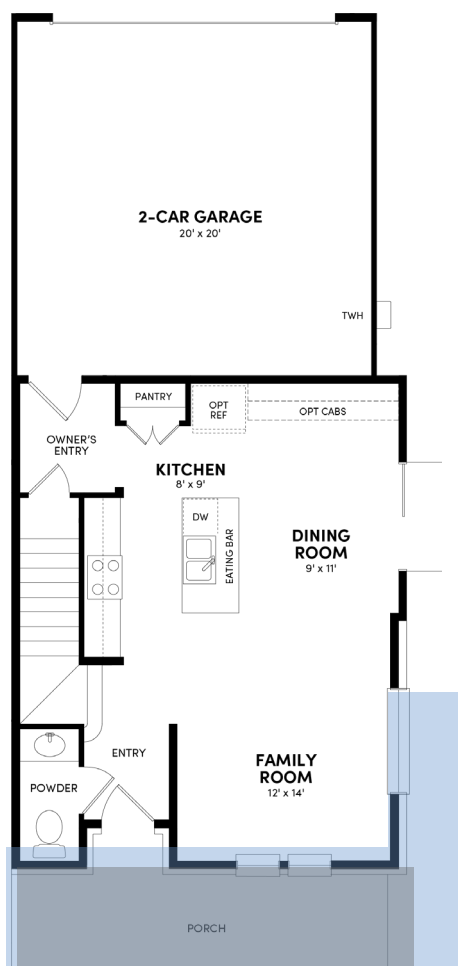

# Welcome to the Beckfield.

## Floor Plan Details

1,192 sq. ft. | 2 bedrooms | 2.5 baths | 2-car garage

Scan to view full floorplan details

EASTON PARK