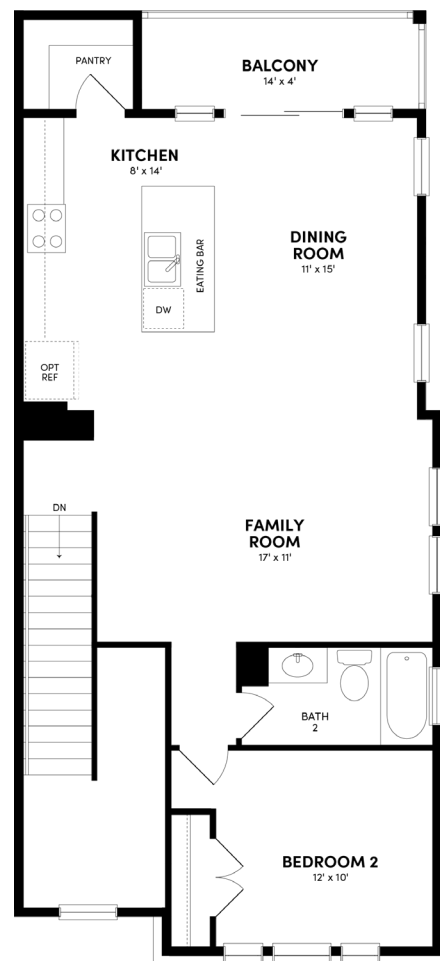

Brookfield Residential

Welcome to the Temple.

Floor Plan Details

1,437 sq. ft. | 2 bedrooms | 2 baths | 2-car garage

Scan to view full floorplan details

Additional Options:

Side Porch

Modern Farmhouse