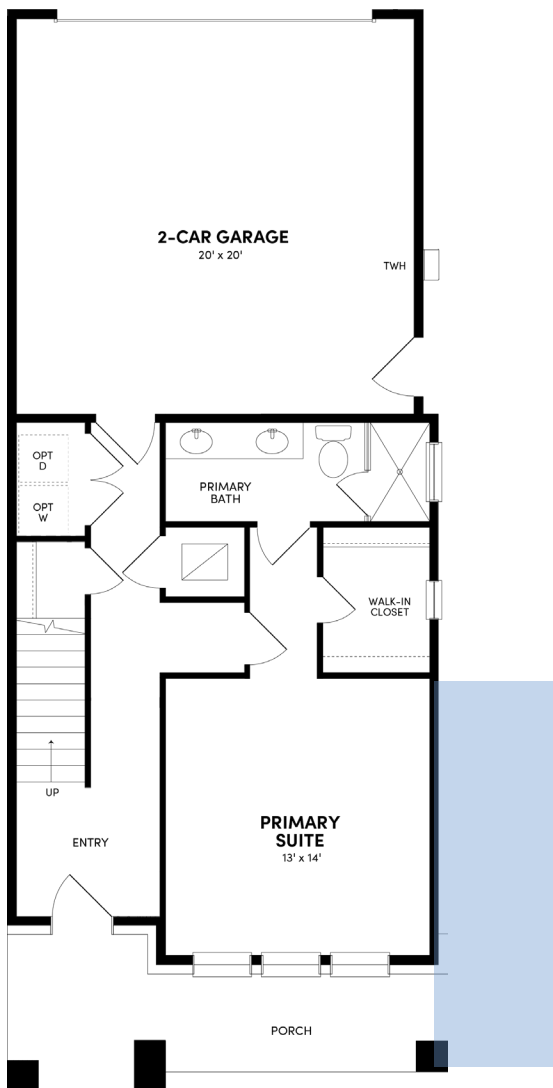

Brookfield Residential

Welcome to the Temple.

Floor Plan Details

1,437 sq. ft. | 2 bedrooms | 2 baths | 2-car garage

Scan to view full floorplan details

Additional Options:

Side Porch

Modern Farmhouse