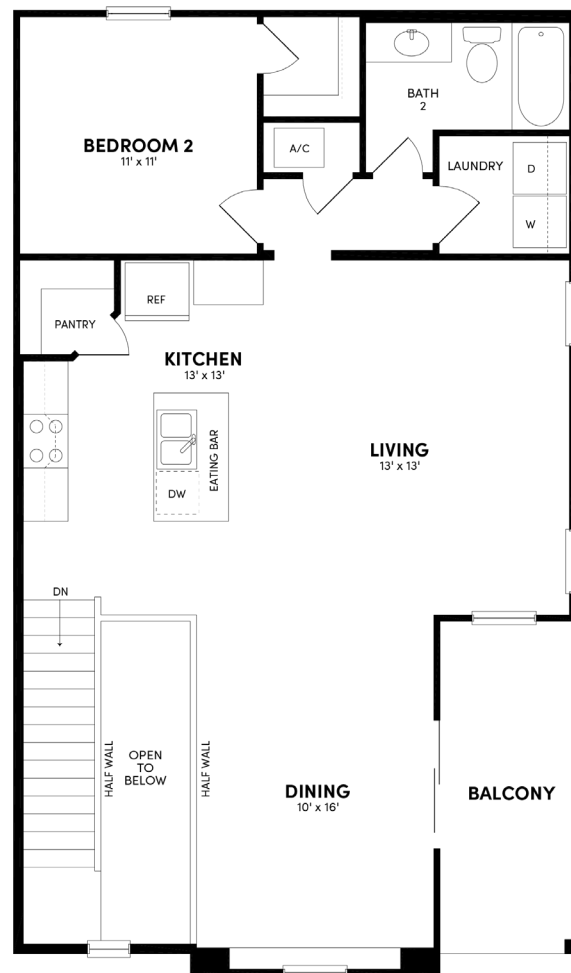

## Floor Plan Details

1,717 - 1,739 sq. ft. | 3 bedrooms | 3 baths | 2-car garage

## Additional Options:

Flex Room

Primary Door

**Modern Farmhouse**

**Modern Prairie**

**Contemporary**

**Traditional**