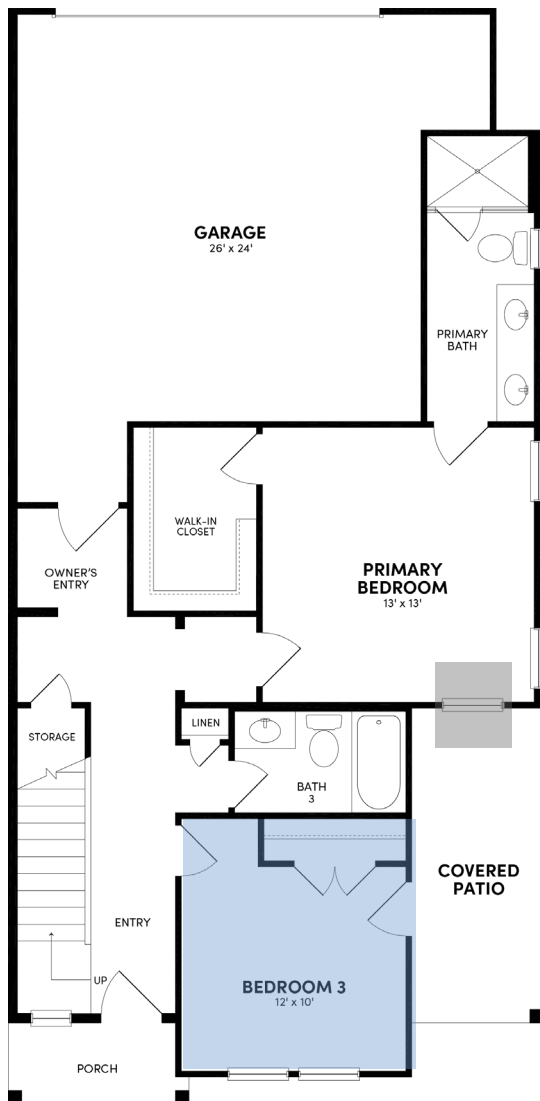

## Floor Plan Details

1,717 - 1,739 sq. ft. | 3 bedrooms | 3 baths | 2-car garage

## Additional Options:

Flex Room

Primary Door

**Modern Farmhouse**

**Modern Prairie**

**Contemporary**

**Traditional**