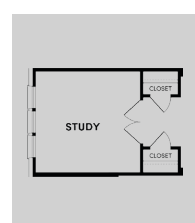

Brookfield Residential

Welcome to the Auburn.

Floor Plan Details

2,109 sq. ft. | 2 bedrooms | 2 baths | Den | 2-car garage | 60 ft. lot size | Plan #6040

Extended Garage

Sliding Glass Door

Additional Options:

Extended Covered Patio

Powder Room

Fireplace

Bedroom 3

Study

Primary Bath w/ freestanding tub

Texas Hill Country

Santa Barbara