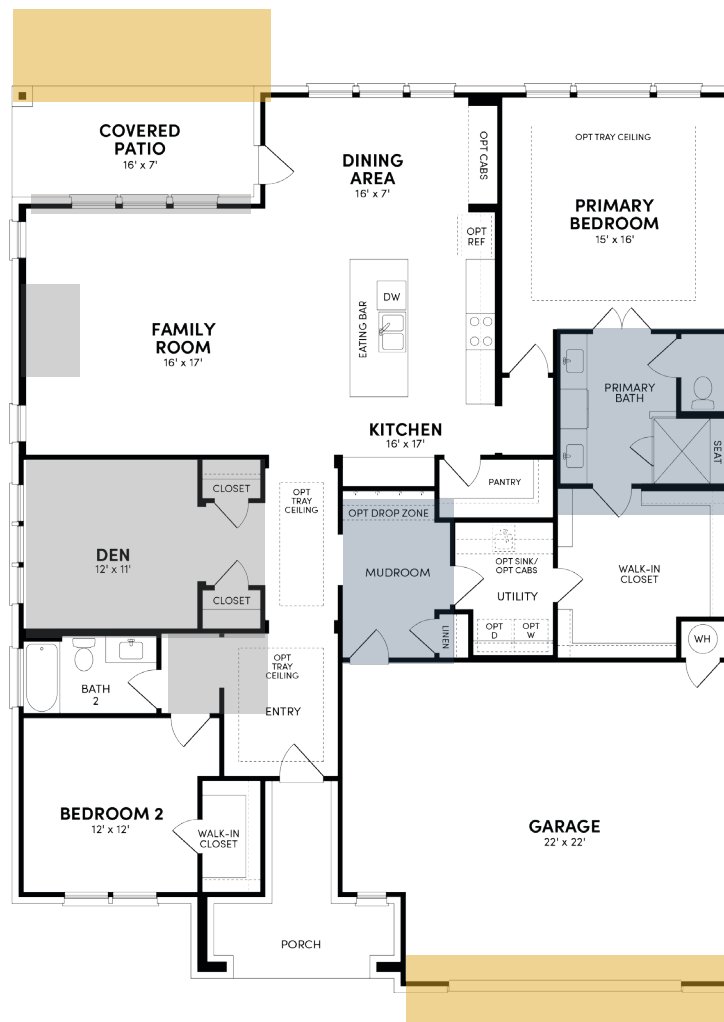

Brookfield Residential

Welcome to the Auburn.

Floor Plan Details

2,109 sq. ft. | 2 bedrooms | 2 baths | Den | 2-car garage | 60 ft. lot size | Plan #6040

Extended Garage

Sliding Glass Door

Additional Options:

Extended Covered Patio

Powder Room

Fireplace

Bedroom 3

Study

Primary Bath w/ freestanding tub

Texas Hill Country

Santa Barbara

Modern Farmhouse

Modern Prairie

Traditional