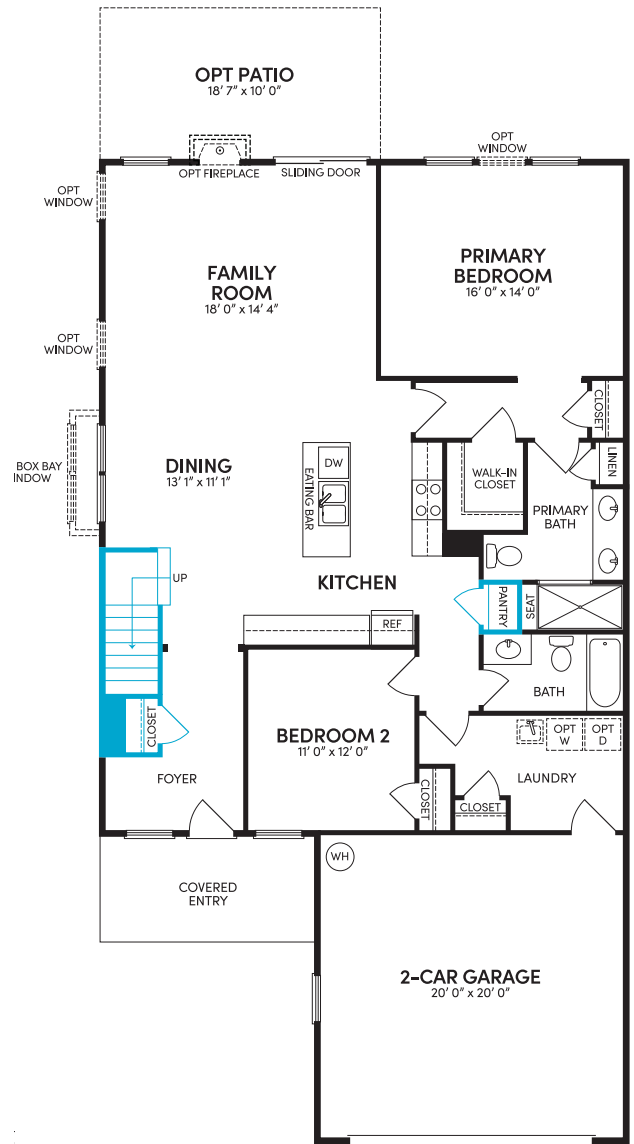

Hemingway

Hiatt Pointe at Snowden Bridge is an age-restricted community, please see a Brookfield Residential New Home Counselor for full details. Prices, plans, elevations, included features, dimensions, square feet, amenities, availability, and terms and incentives are approximate and are all subject to change without notice. See a Brookfield Residential New Home Counselor for details. All photos, renderings, and other depictions are for illustration purposes only and are subject to change without notice and may include elements that are for display purposes only. Models and lifestyle photos do not reflect racial or ethnic preference. Copyright © 2024 Brookfield Residential ULC. All rights reserved. 10/24

Brookfield
Residential

Floor 1
with Optional Screened Porch

Floor 1
with Stairs to Optional Floor 2

[BrookfieldResidential.com](https://www.BrookfieldResidential.com)

Optional Floor 2

[BrookfieldResidential.com](https://www.BrookfieldResidential.com)