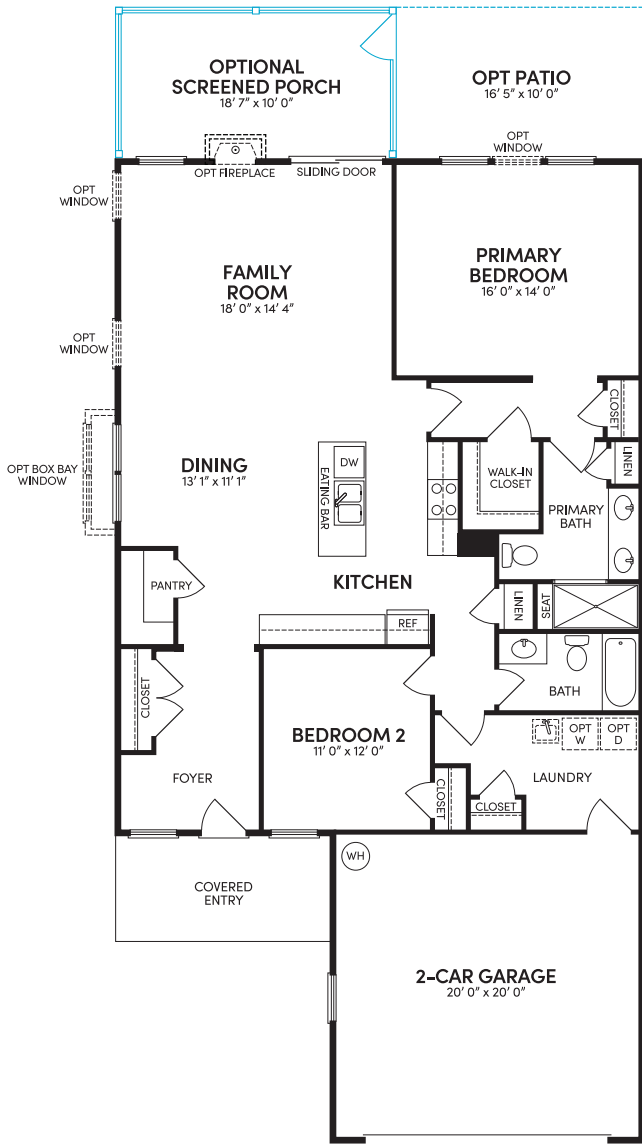

Hemingway

Hiatt Pointe at Snowden Bridge is an age-restricted community, please see a Brookfield Residential New Home Counselor for full details. Prices, plans, elevations, included features, dimensions, square feet, amenities, availability, and terms and incentives are approximate and are all subject to change without notice. See a Brookfield Residential New Home Counselor for details. All photos, renderings, and other depictions are for illustration purposes only and are subject to change without notice and may include elements that are for display purposes only. Models and lifestyle photos do not reflect racial or ethnic preference. Copyright © 2024 Brookfield Residential ULC. All rights reserved. 10/24

Brookfield
Residential

Floor 1
with Optional Screened Porch

Floor 1
with Stairs to Optional Floor 2

[BrookfieldResidential.com](https://www.BrookfieldResidential.com)

Optional Floor 2

[BrookfieldResidential.com](https://www.BrookfieldResidential.com)