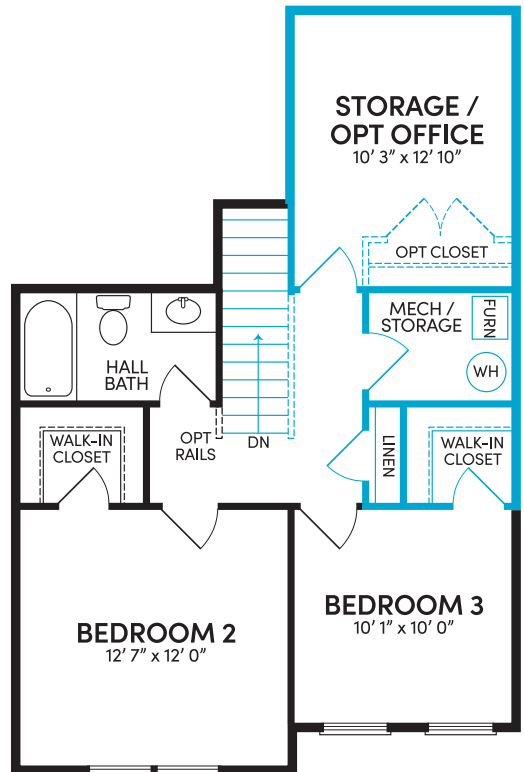

Northgate

 1,752-1,893 sq. ft. |  3 |  2.5 |  2 |  1-Car

Hiatt Pointe at Snowden Bridge is an age-restricted community, please see a Brookfield Residential New Home Counselor for full details. Prices, plans, elevations, included features, dimensions, square feet, amenities, availability, and terms and incentives are approximate and are all subject to change without notice. See a Brookfield Residential New Home Counselor for details. All photos, renderings, and other depictions are for illustration purposes only and are subject to change without notice and may include elements that are for display purposes only. Models and lifestyle photos do not reflect racial or ethnic preference. Copyright © 2025 Brookfield Residential ULC. All rights reserved. 9/25

Brookfield
Residential

Northgate

Floor 1

Floor 2

Alternate Floor 2

[BrookfieldResidential.com](https://www.BrookfieldResidential.com)