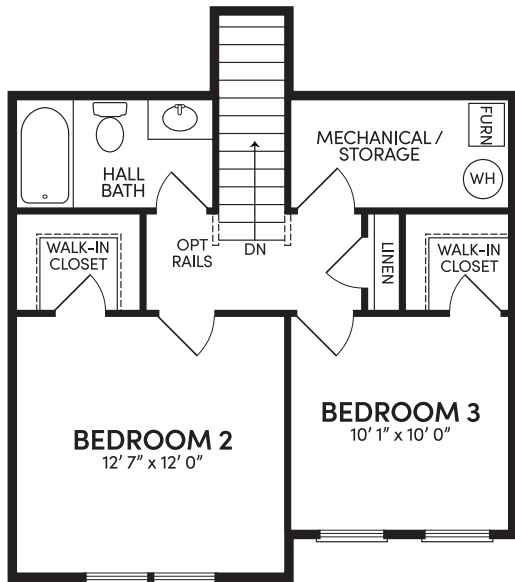

Northgate

 1,752-1,893 sq. ft. |  3 |  2.5 |  2 |  1-Car

Hiatt Pointe at Snowden Bridge is an age-restricted community, please see a Brookfield Residential New Home Counselor for full details. Prices, plans, elevations, included features, dimensions, square feet, amenities, availability, and terms and incentives are approximate and are all subject to change without notice. See a Brookfield Residential New Home Counselor for details. All photos, renderings, and other depictions are for illustration purposes only and are subject to change without notice and may include elements that are for display purposes only. Models and lifestyle photos do not reflect racial or ethnic preference. Copyright © 2025 Brookfield Residential ULC. All rights reserved. 9/25

Brookfield
Residential

Northgate

Floor 1

Floor 2

Alternate Floor 2

[BrookfieldResidential.com](https://www.BrookfieldResidential.com)