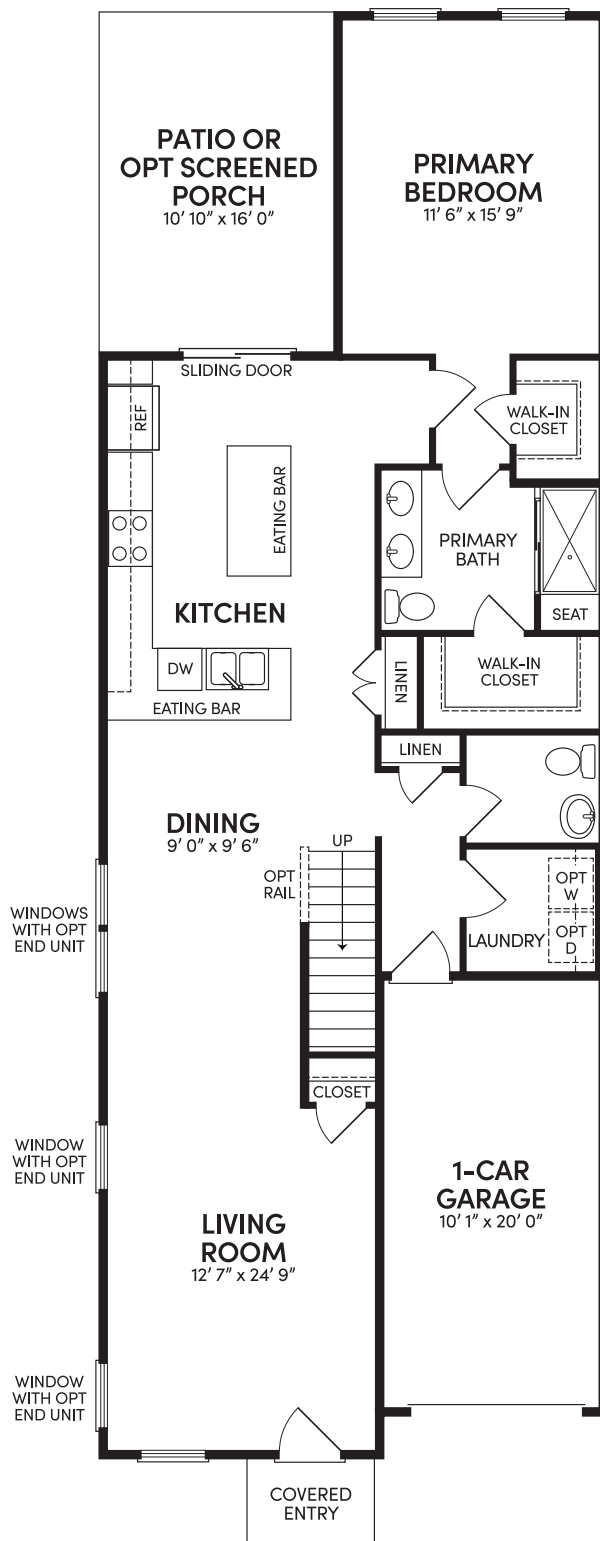

Northgate

 1,752-1,893 sq. ft. |  3 |  2.5 |  2 |  1-Car

Hiatt Pointe at Snowden Bridge is an age-restricted community, please see a Brookfield Residential New Home Counselor for full details. Prices, plans, elevations, included features, dimensions, square feet, amenities, availability, and terms and incentives are approximate and are all subject to change without notice. See a Brookfield Residential New Home Counselor for details. All photos, renderings, and other depictions are for illustration purposes only and are subject to change without notice and may include elements that are for display purposes only. Models and lifestyle photos do not reflect racial or ethnic preference. Copyright © 2025 Brookfield Residential ULC. All rights reserved. 9/25

Brookfield
Residential

Northgate

Floor 1

Floor 2

Alternate Floor 2

[BrookfieldResidential.com](https://www.BrookfieldResidential.com)