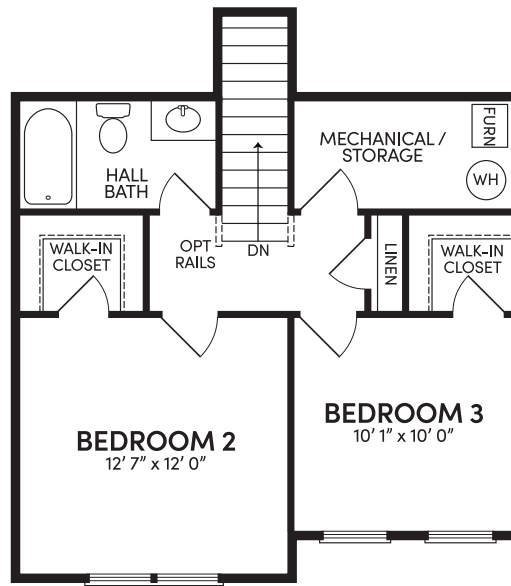

Brookfield
Residential

Northgate

Floor 1

Floor 2

BrookfieldResidential.com

Alternate Floor 2

[BrookfieldResidential.com](https://www.BrookfieldResidential.com)

Hiatt Pointe at Snowden Bridge is an age-restricted community, please see a Brookfield Residential New Home Counselor for full details. Prices, plans, elevations, included features, dimensions, square feet, amenities, availability, and terms and incentives are approximate and are all subject to change without notice. See a Brookfield Residential New Home Counselor for details. All photos, renderings, and other depictions are for illustration purposes only and are subject to change without notice and may include elements that are for display purposes only. Models and lifestyle photos do not reflect racial or ethnic preference. Copyright © 2024 Brookfield Residential ULC. All rights reserved. 10/24