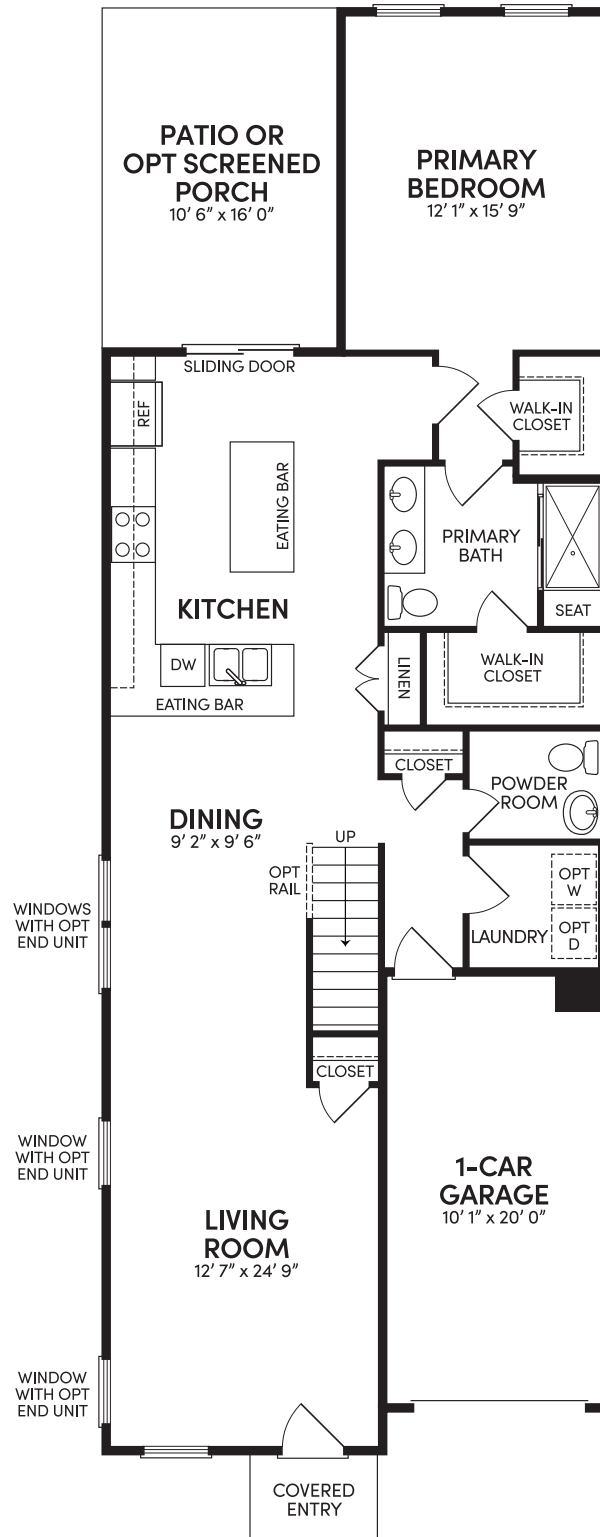

Northgate

Hiatt Pointe at Snowden Bridge is an age-restricted community, please see a Brookfield Residential New Home Counselor for full details. Prices, plans, elevations, included features, dimensions, square feet, amenities, availability, and terms and incentives are approximate and are all subject to change without notice. See a Brookfield Residential New Home Counselor for details. All photos, renderings, and other depictions are for illustration purposes only and are subject to change without notice and may include elements that are for display purposes only. Models and lifestyle photos do not reflect racial or ethnic preference. Copyright © 2024 Brookfield Residential ULC. All rights reserved. 10/24

Brookfield
Residential

Northgate

Floor 1

Floor 2

BrookfieldResidential.com

Alternate Floor 2

[BrookfieldResidential.com](https://www.BrookfieldResidential.com)

Hiatt Pointe at Snowden Bridge is an age-restricted community, please see a Brookfield Residential New Home Counselor for full details. Prices, plans, elevations, included features, dimensions, square feet, amenities, availability, and terms and incentives are approximate and are all subject to change without notice. See a Brookfield Residential New Home Counselor for details. All photos, renderings, and other depictions are for illustration purposes only and are subject to change without notice and may include elements that are for display purposes only. Models and lifestyle photos do not reflect racial or ethnic preference. Copyright © 2024 Brookfield Residential ULC. All rights reserved. 10/24