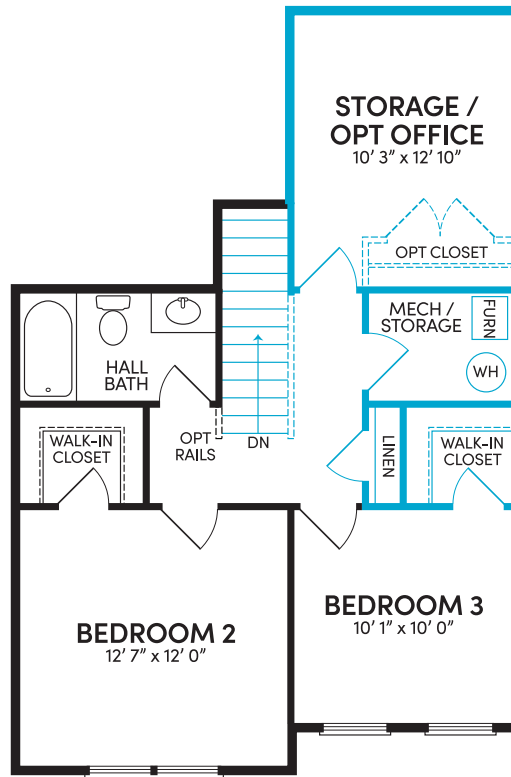

Alternate Floor 2

[BrookfieldResidential.com](https://www.BrookfieldResidential.com)

Brookfield
Residential