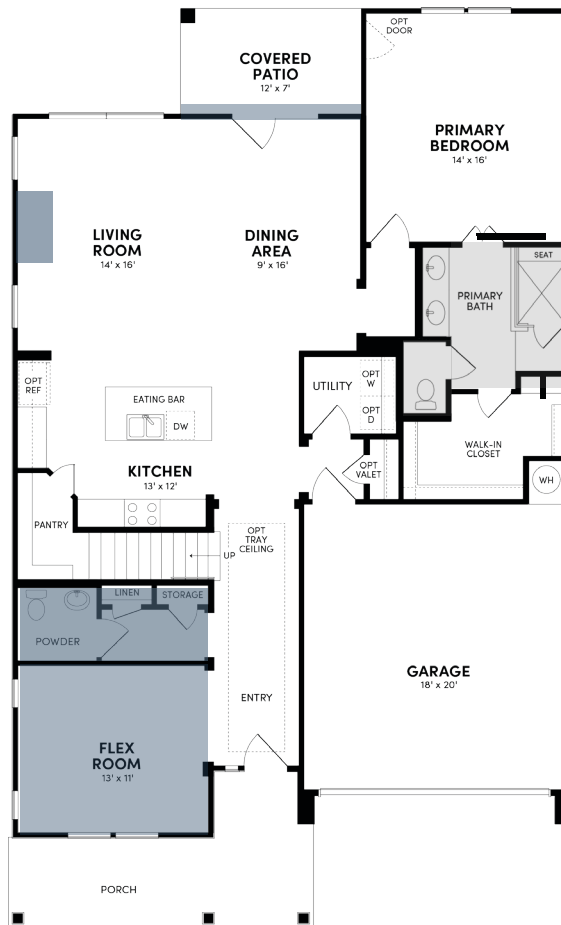

Brookfield Residential

Welcome to the Eckerd.

Floor Plan Details

2,436 sq. ft. | 3 bedrooms | 2.5 baths | 2-car garage

Scan to view full floorplan details

Additional Options:

Alt. Primary Bath

Fireplace

Sliding Glass Door

Bedroom 4

Flex Room Options:

Bedroom 5

Study

Modern Farmhouse

Mid-Century Modern

Modern Prairie