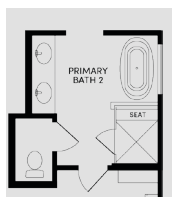

Brookfield Residential

Welcome to the Eckerd.

Floor Plan Details

2,436 sq. ft. | 3 bedrooms | 2.5 baths | 2-car garage

Scan to view full floorplan details

Additional Options:

Alt. Primary Bath

Fireplace

Sliding Glass Door

Bedroom 4

Flex Room Options:

Bedroom 5

Study

Modern Farmhouse

Mid-Century Modern

Modern Prairie