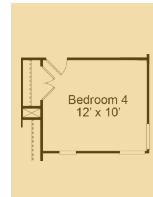

Brookfield Residential

Welcome to the Eckerd.

Floor Plan Details

2,436 sq. ft. | 3 bedrooms | 2.5 baths | 2-car garage

Scan to view full floorplan details

Additional Options:

Alt. Primary Bath

Fireplace

Sliding Glass Door

Bedroom 4

Flex Room Options:

Bedroom 5

Study

Modern Farmhouse

Mid-Century Modern

Modern Prairie