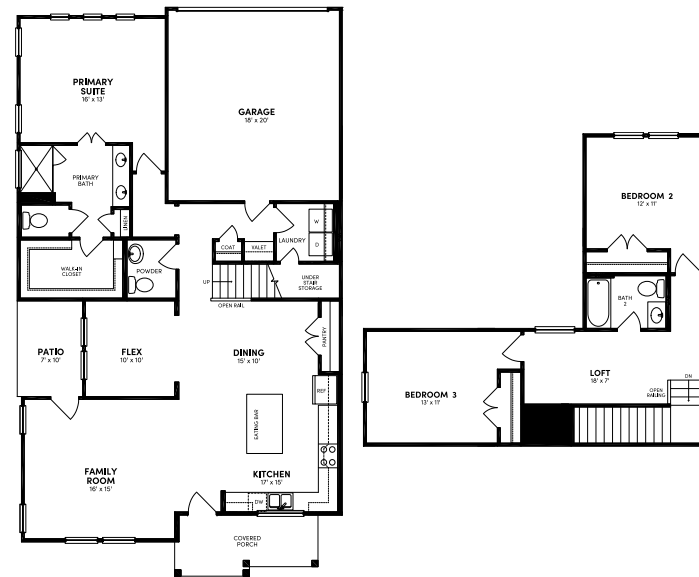

# ZOOM IN ON THESE FLOOR PLANS.

Want to see detailed floor plans on your phone or computer, as well as additional options and pricing? To view full size, hover over this QR code with your smartphone or visit [KissingTree.com/Home-Type/Villas](https://www.kissingtree.com/Home-Type/Villas).

## EVIA

- 2,012 sq. ft.
- 2.5 bath
- 3 bed
- 2-car garage

## MITCHELL

- 1,521 sq. ft.
- 2 bath
- 2 bed
- 2-car garage

## TREMONT

- 1,698 sq. ft.
- 2.5 bath
- 2 bed
- 2-car garage