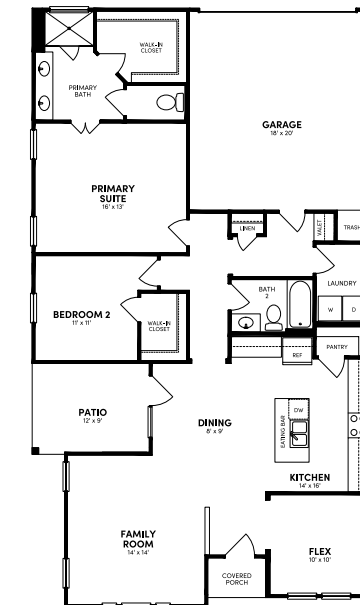

# ZOOM IN ON THESE FLOOR PLANS.

Want to see detailed floor plans on your phone or computer, as well as additional options and pricing? To view full size, hover over this QR code with your smartphone or visit [KissingTree.com/Home-Type/Villas](https://www.kissingtree.com/Home-Type/Villas).

## EVIA

- 2,012 sq. ft.
- 2.5 bath
- 3 bed
- 2-car garage

## MITCHELL

- 1,521 sq. ft.
- 2 bath
- 2 bed
- 2-car garage

## TREMONT

- 1,698 sq. ft.
- 2.5 bath
- 2 bed
- 2-car garage