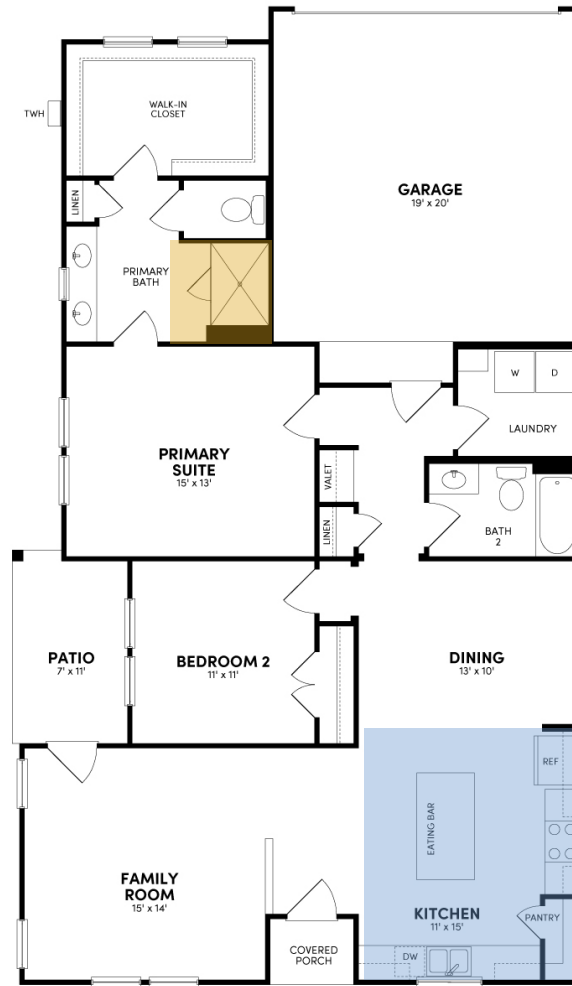

# Welcome to the Lindale.

## Floor Plan Details

1,430 sq. ft. | 2 bedrooms | 2 baths | 2-car garage

### Additional Options:

Shower Seat

Kitchen

**Modern Farmhouse**

**Texas Hill Country**

**Traditional**

**BrookfieldTX.com | 512-960-2047**

The total number, layout, design and location of homes; unit mix; and the location, design and layout of recreational facilities may be changed due to a number of circumstances, including governmental requirements and market demand. Dimensions are approximate in nature and are not intended for final reference. Brookfield Residential and its affiliates reserve the right to change homesites, floor plans and home prices and make modifications in materials and specifications at any time without prior notice. © 2023 Brookfield Residential Properties ULC. All rights reserved. REV. MAY 2025