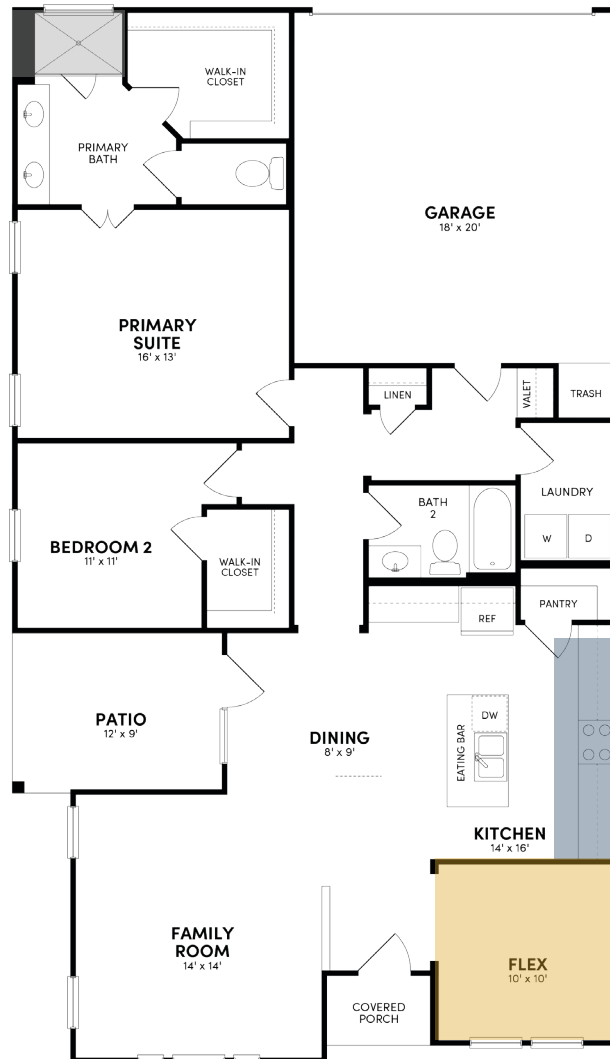

Brookfield Residential

Welcome to the Mitchell.

Floor Plan Details

1,521 sq. ft. | 2 bedrooms | 2 baths | Flex Room | 2-car garage

Additional Options:

Study

Kitchen

Shower Seat

Modern Farmhouse

Texas Hill Country

Traditional

BrookfieldTX.com | 512-960-2047

The total number, layout, design and location of homes; unit mix; and the location, design and layout of recreational facilities may be changed due to a number of circumstances, including governmental requirements and market demand. Dimensions are approximate in nature and are not intended for final reference. Brookfield Residential and its affiliates reserve the right to change homesites, floor plans and home prices and make modifications in materials and specifications at any time without prior notice. © 2023 Brookfield Residential Properties ULC. All rights reserved. REV. MAY 2025