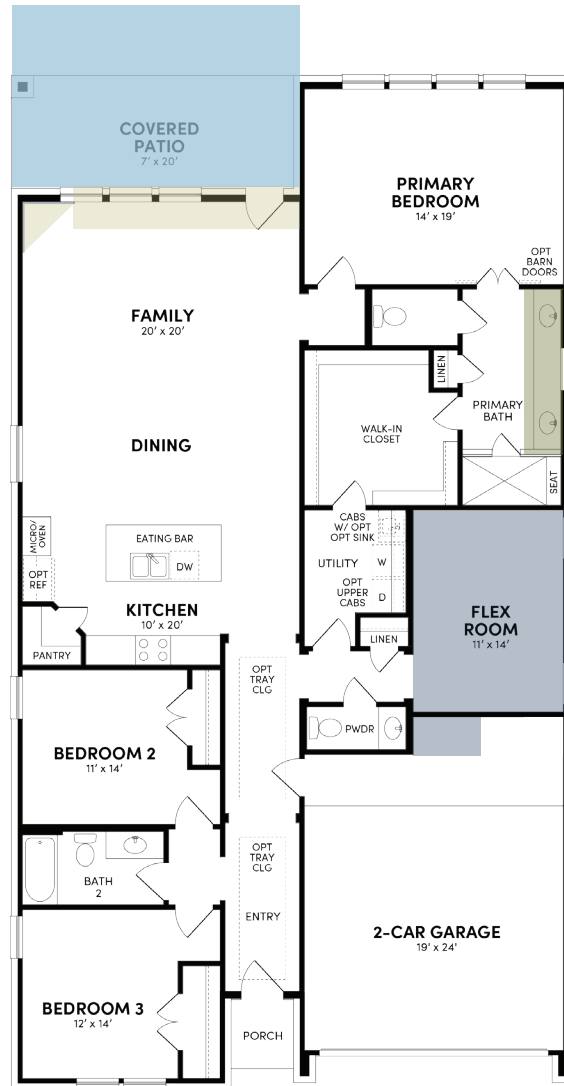

# The Bryn

## TRADITIONAL HOMES

2,193 Sq. Ft. | 3 Bedrooms | 2.5 Bathrooms | 2-Car Garage | 50 Ft. Lot Size | Plan #5210

### ADDITIONAL OPTIONS:

Study

Bedroom 4

Primary Bath

Ext. Covered Patio

Fireplace w/  
Sliding Glass Door

Fireplace

Sliding Glass Door