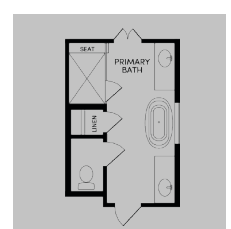

Brookfield Residential

Welcome to the Rowan.

Floor Plan Details

2,620 sq. ft. | 4 bedrooms | 3 baths | 2-car garage

Additional Options:

Sliding Glass Door

Ext. Covered Patio

Fireplace

Primary Bath

Primary Bath w/ Tub

Traditional A

Traditional B

Modern Farmhouse