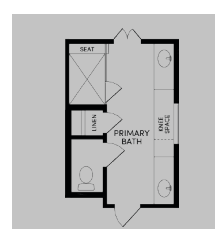

Brookfield Residential

Welcome to the Rowan.

Floor Plan Details

2,620 sq. ft. | 4 bedrooms | 3 baths | 2-car garage

Additional Options:

Sliding Glass Door

Ext. Covered Patio

Fireplace

Primary Bath

Primary Bath w/ Tub

Traditional A

Traditional B

Modern Farmhouse