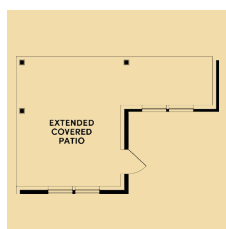

Brookfield Residential

Welcome to the Rowan.

Floor Plan Details

2,620 sq. ft. | 4 bedrooms | 3 baths | 2-car garage

Additional Options:

Sliding Glass Door

Ext. Covered Patio

Fireplace

Primary Bath

Primary Bath w/ Tub

Traditional A

Traditional B

Modern Farmhouse