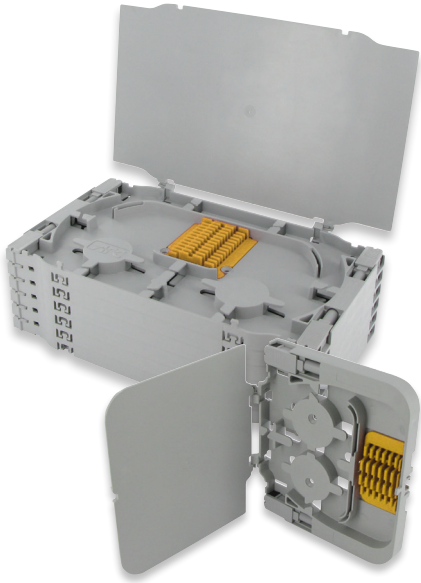

Fibre Optic Splice Cassette

AFL introduces a new range splice cassettes for fusion splicing up to 24 fibres for any rack or wall mounted enclosure.

They provide excellent fibre protection and fibre management to incoming and outgoing fibres. Slotted fibre retaining clips and internal fibre management spools ensures fibres can be safely terminated and housed without exceeding the minimum bend radius. These new splice cassettes are proudly designed, manufactured and assembled in Australia.

Features and Benefits

Dark fibre storage areas allow easy access

High density splice comb allowing double stacking

Hinge allows cassettes to be stacked for easy access

Spring loaded clamps maintain a constant force on incoming and outgoing fibres.

2 x 30 mm columns for reversing the fibre direction and excess fibre storage

Wide fibre channels allows up to 24 x 1.5 mt lengths of 900 µm fibres. This allows easier access when splicing fibres

Large splice cassette kit with accessories for rack mounted enclosures

Small splice cassette kit with accessories for wall mounted enclosures

Fibre Optic Splice Cassette

Technical Specifications

FEATURE	LARGE	SMALL
Max no. of splices	24	12
Dimensions (mm) (L) x (W) x (H1/H2/H3*)	200 x 125 x 9.8/4.3/14.3*	115 x 115 x 9.8/4.3/14.3*
RoHS compliant	Yes as per 2011/65/EC directive	
Material	PC/ABS (Cassette and lid) POM (splice comb) Stainless steel (springs)	
Flame retardant classification	UL94-V-0	
Recommended splice protectors	SPLPROT-HS-2.5/62	SPLPROT-HS-2.5/45
Kit contents include	Cassette, lid, splice comb, splice protectors, cable ties and mounting screws ¹	
Mounting screws ¹	M2 x 6mm panhead (4 per stack)	M3 x 12 mm countersunk (2 per stack)