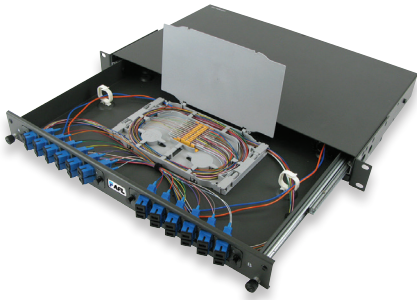

Fibre Optic Splice Cassette

AFL introduces a new range splice cassettes for fusion splicing up to 24 fibres for any rack or wall mounted enclosure.

They provide excellent fibre protection and fibre management to incoming and outgoing fibres. Slotted fibre retaining clips and internal fibre management spools ensures fibres can be safely terminated and housed without exceeding the minimum bend radius. These new splice cassettes are proudly designed, manufactured and assembled in Australia.

Features and Benefits

Dark fibre storage areas allow easy access

High density splice comb allowing double stacking

Hinge allows cassettes to be stacked for easy access

Spring loaded clamps maintain a constant force on incoming and outgoing fibres.

2 x 30 mm columns for reversing the fibre direction and excess fibre storage

Wide fibre channels allows up to 24 x 1.5 mt lengths of 900 µm fibres. This allows easier access when splicing fibres

Large splice cassette kit with accessories for rack mounted enclosures

Small splice cassette kit with accessories for wall mounted enclosures

Fibre Optic Splice Cassette

Technical Specifications

FEATURE	LARGE	SMALL
Max no. of splices	24	12
Dimensions (mm) (L) x (W) x (H1/H2/H3*)	200 x 125 x 9.8/4.3/14.3*	115 x 115 x 9.8/4.3/14.3*
RoHS compliant	Yes as per 2011/65/EC directive	
Material	PC/ABS (Cassette and lid) POM (splice comb) Stainless steel (springs)	
Flame retardant classification	UL94-V-0	
Recommended splice protectors	SPLPROT-HS-2.5/62	SPLPROT-HS-2.5/45
Kit contents include	Cassette, lid, splice comb, splice protectors, cable ties and mounting screws ¹	
Mounting screws ¹	M2 x 6mm panhead (4 per stack)	M3 x 12 mm countersunk (2 per stack)