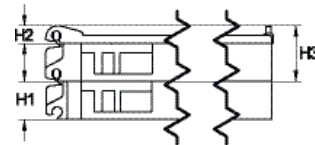

Ordering Information

PART NUMBER	DESCRIPTION
Rack Mounted Enclosures	
SPLCASS-LSH-HD-12/24K	Splice Cassette Kit with HD Comb for up to 24 Splices
SPLCASS-LSH-HD-24/48K	Splice Cassette Kit with HD Combs for up to 48 Splices
SPLCASS-LSH-HD-36/72K	Splice Cassette Kit with HD Combs for up to 72 Splices
SPLCASS-LSH-HD-48/96K	Splice Cassette Kit with HD Combs for up to 96 Splices
SPLCASS-LSH-HD-60/120K	Splice Cassette Kit with HD Combs for up to 120 Splices
SPLCASS-LSH-HD-72/144K	Splice Cassette Kit with HD Combs for up to 144 Splices
SPLCASS-LSH-HD-84/168K	Splice Cassette Kit with HD Combs for up to 168 Splices
SPLCASS-LSH-HD-96/192K	Splice Cassette Kit with HD Combs for up to 192 Splices
SPLCASS-LSH-HD-108/216K	Splice Cassette Kit with HD Combs for up to 216 Splices
SPLCASS-LSH-HD-120/240K	Splice Cassette Kit with HD Combs for up to 240 Splices
SPLCASS-LSH-HD-132/264K	Splice Cassette Kit with HD Combs for up to 264 Splices
SPLCASS-LSH-HD-144/288K	Splice Cassette Kit with HD Combs for up to 288 Splices
SPLCASS-SSH-HD-6/12K	Splice Cassette Kit with HD Comb for up to 12 Splices
SPLCASS-SSH-HD-12/24K	Splice Cassette Kit with HD Combs for up to 24 Splices
SPLCASS-SSH-HD-18/36K	Splice Cassette Kit with HD Combs for up to 36 Splices
SPLCASS-SSH-HD-24/48K	Splice Cassette Kit with HD Combs for up to 48 Splices