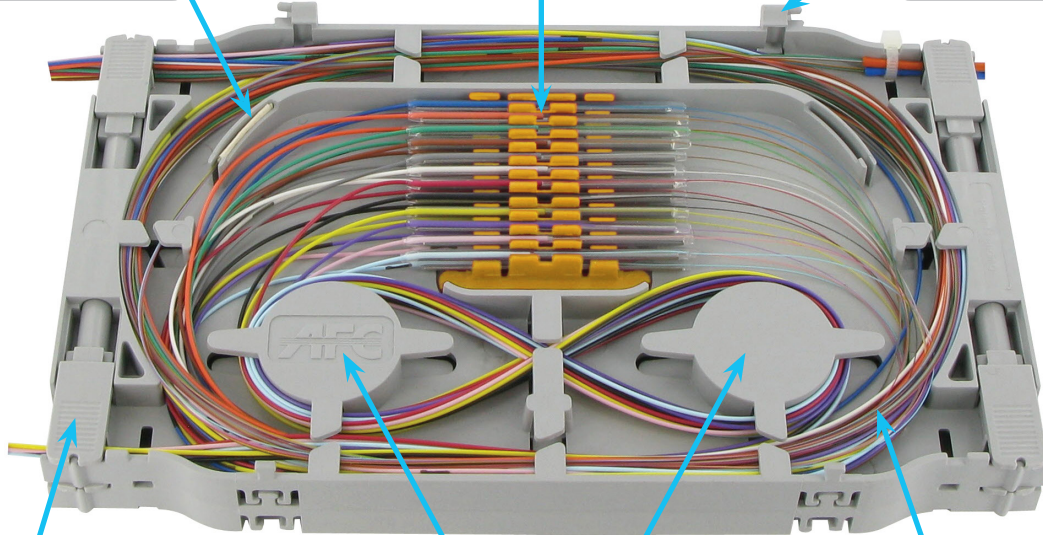

Fibre Optic Splice Cassette

AFL introduces a new range splice cassettes for fusion splicing up to 24 fibres for any rack or wall mounted enclosure.

They provide excellent fibre protection and fibre management to incoming and outgoing fibres. Slotted fibre retaining clips and internal fibre management spools ensures fibres can be safely terminated and housed without exceeding the minimum bend radius. These new splice cassettes are proudly designed, manufactured and assembled in Australia.

Features and Benefits

Dark fibre storage areas allow easy access

High density splice comb allowing double stacking

Hinge allows cassettes to be stacked for easy access

Spring loaded clamps maintain a constant force on incoming and outgoing fibres.

2 x 30 mm columns for reversing the fibre direction and excess fibre storage

Wide fibre channels allows up to 24 x 1.5 mt lengths of 900 µm fibres. This allows easier access when splicing fibres

Large splice cassette kit with accessories for rack mounted enclosures

Small splice cassette kit with accessories for wall mounted enclosures

Fibre Optic Splice Cassette

Technical Specifications

FEATURE	LARGE	SMALL
Max no. of splices	24	12
Dimensions (mm) (L) x (W) x (H1/H2/H3*)	200 x 125 x 9.8/4.3/14.3*	115 x 115 x 9.8/4.3/14.3*
RoHS compliant	Yes as per 2011/65/EC directive	
Material	PC/ABS (Cassette and lid) POM (splice comb) Stainless steel (springs)	
Flame retardant classification	UL94-V-0	
Recommended splice protectors	SPLPROT-HS-2.5/62	SPLPROT-HS-2.5/45
Kit contents include	Cassette, lid, splice comb, splice protectors, cable ties and mounting screws ¹	
Mounting screws ¹	M2 x 6mm panhead (4 per stack)	M3 x 12 mm countersunk (2 per stack)