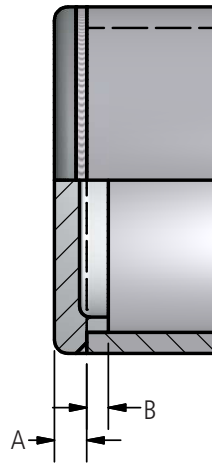

DOSSERT® TYPE WP-AA, WP-E-AA

Aluminum Welded, Internal Fit, End Plug

Internal fit end plug for aluminum pipe or tube. End plug is inserted into pipe and field welded.

Material

Aluminum Alloy

230 kV Aluminum
Welded End Bells

Ordering Information

CATALOG NUMBER		SPS	DIMENSIONS IN INCHES	
SCH 40	SCH 80		A	B
WP150-AA	WP150E-AA	1 1/2	1/4	3/16
WP200-AA	WP200E-AA	2	1/4	3/16
WP250-AA	WP250E-AA	2 1/2	1/4	3/16
WP300-AA	WP300E-AA	3	1/4	3/16
WP350-AA	WP350E-AA	3 1/2	1/4	3/16
WP400-AA	WP400E-AA	4	1/4	3/16
WP500-AA	WP500E-AA	5	3/8	1/4
WP600-AA	WP600E-AA	6	3/8	1/4
WP800-AA	WP800E-AA	8	3/8	1/4