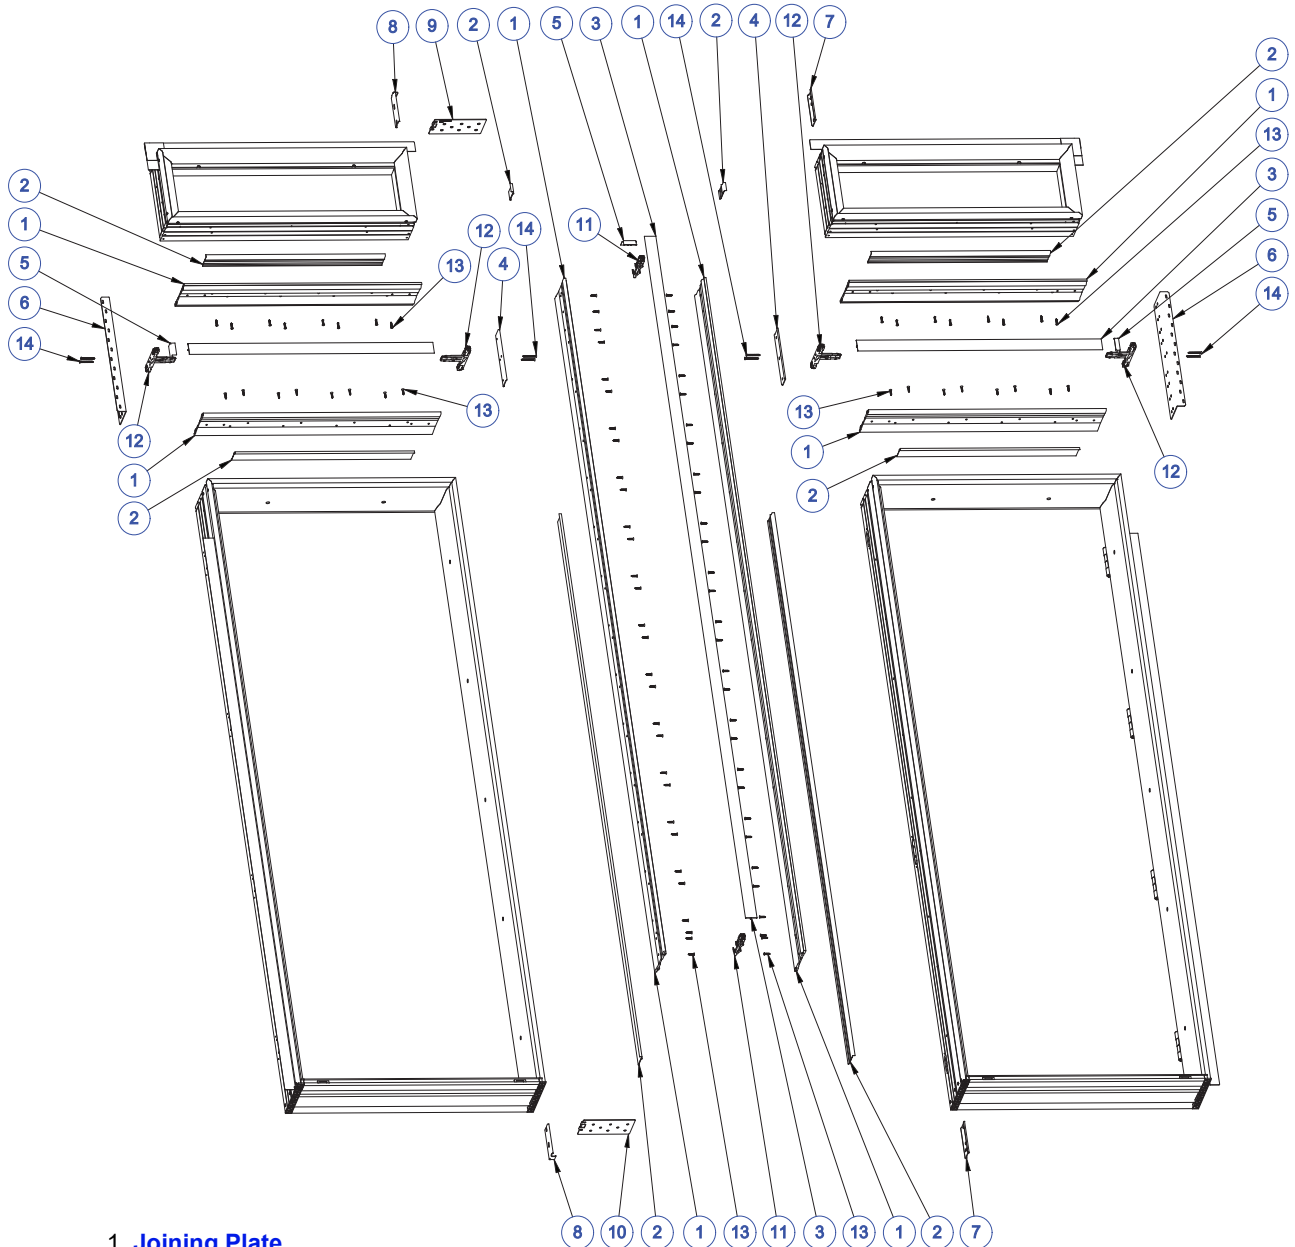

Joining Components

Fiberglass Joining Exploded View

Note:

See (1-Way, 1-Way Assembly in Opening and 2-Way) [Joining Guide 9180250](#).

1. Joining Plate	7. Fixed Bracket	11. End Plug
2. Joining Plate Alignment Spacer	8. Slide Bracket	12. Locking/Sealing Plug
3. Exterior Trim Strip	9. Flat Side Gusset (A)	13. 7/8" Screw
4. Intersection Bracket	10. Flat Side Gusset (B)	14. 2" Screw
5. End Cap		
6. Gusset Plate