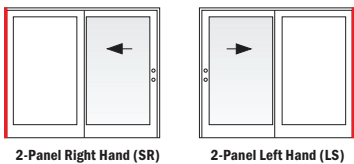

Note:

Jamb are handed as viewed from the exterior.

Unit No.	Size	White		Terratone		Sandtone		Canvas		Dark Bronze		Black	
		Left	Right	Left	Right	Left	Right	Left	Right	Left	Right	Left	Right
GD68	79 ¹³/₃₂	OBD	OBD	OBD	OBD	OBD	OBD	OBD	OBD	OBD	OBD	OBD	OBD
GD611	82 ⁹/₃₂	OBD	OBD	OBD	OBD	OBD	OBD	OBD	OBD	OBD	OBD	OBD	OBD
GD80	95 ¹³/₃₂	OBD	OBD	OBD	OBD	OBD	OBD	OBD	OBD	OBD	OBD	OBD	OBD

Trim Piece

Note:

2-Panel SR unit uses RH stationary trim. 2-Panel LS unit uses LH stationary trim.

4-Panel SRLS unit uses two trim pieces, a RH stationary trim and a LH stationary trim.

Stationary unit uses two trim pieces, a RH stationary trim and a LH stationary trim.

Pine, maple, oak and white trim pieces are “universal”.

		Trim Piece - Stationary / Side Jamb / Left Hand									
Unit No.	Size	Pine	Maple	Oak	White	Terratone	Sand-tone	Canvas	Dark Bronze	Black	
GD68	77 ⁵/₆₄	2573010	2570372	2570366	9116349	OBD	OBD	9202681	9202658	9202646	
GD611	79 ⁶¹/₆₄	2573011	2570373	2570367	9116350	OBD	OBD	OBD	9202659	9202647	
GD80	93 ⁵/₆₄	2573016	2570374	2570368	9116351	9202666	9202673	9202682	9202660	9202648	
		Trim Piece - Stationary / Side Jamb / Right Hand									
Unit No.	Size	Pine	Maple	Oak	White	Terratone	Sand-tone	Canvas	Dark Bronze	Black	
GD68	77 ⁵/₆₄	2573010	2570372	2570366	9116349	OBD	OBD	9203412	9203407	9203404	
GD611	79 ⁶¹/₆₄	2573011	2570373	2570367	9116350	OBD	OBD	OBD	9203408	9203405	
GD80	93 ⁵/₆₄	2573016	2570374	2570368	9116351	9203410	9203411	9203413	9203409	9203406