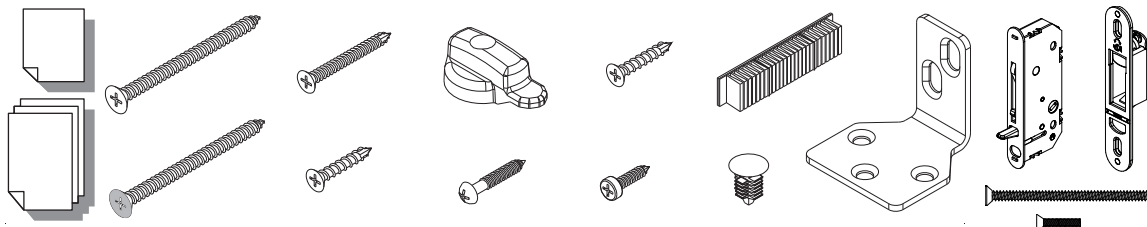

Hardware

Screw Packages / Knocked Down Frame

Note:

Dark Bronze screw packs use Terratone screws.

Screw Package - Frame / FWG/NLGD 5068, 50611, 6068, 60611

Package Includes:		Where Used:	Color	Order No.
(2)	Panel handle hole plugs - gray	Operating panel side stile	White	2573654
(14)	2-1/2" x #10 (clear crm)	Frame, sill side jamb/head jamb	Prefinished White	2573671
(9)	2-1/2" x #10	Frame to opening (color head)	Terratone	2653826
(1)	Insect screen latch	Frame lock jamb	Sandtone	0912804
(1)	1" x #8 - colored	Screen latch	Canvas	9046450
(4)	1" x #8 - gray	Panel to sill filler flange	Dark Bronze	9071793
(5)	1" x #8 - colored	Head bracket screws (painted head)	Black	9129842
(7)	1-1/2" x #8 - brass	Head inside stop /sill support to wall		
(18)	5/8" x #7 - pan head	Interlock weatherstrip		
(1)	Stationary panel bracket	Head jamb and stationary panel		
(1)	Reachout Lock Assembly	Operating panel in lock route		
(1)	Two panel latch receiver	Frame receiver route in side jamb		
(1)	#10 x 3" FH Security Screw	Center hole in latch receiver		
(2)	#8 x 7/8" Machine Screws	Top and bottom slots in latch receiver		

Screw Package - Frame / FWG/NLGD 8068, 80611

Package Includes:		Where Used:	Color	Order No.
(2)	Panel handle hole plugs - gray	Operating panel side stile	White	2573650
(14)	2-1/2" x #10 (clear crm)	Frame, sill side jamb/head jamb	Prefinished White	2573673
(11)	2-1/2" x #10	Frame to opening (color head)	Terratone	2653835
(5)	1" x #8 - colored	Head bracket screws (painted head)	Sandtone	0912813
(6)	1" x #8 - gray	Panel to sill filler flange	Canvas	9046456
(1)	1" x #8 - colored	Screen latch	Dark Bronze	9071795
(10)	1-1/2" x #8 - brass	Head inside stop /sill support to wall	Black	9129844
(18)	5/8" x #7 - pan head	Interlock weatherstrip		
(1)	Stationary panel bracket	Head jamb and stationary panel		
(1)	Insect screen latch	Frame lock jamb		
(1)	Reachout Lock Assembly	Operating panel in lock route		
(1)	Two panel latch receiver	Frame receiver route in side jamb		
(1)	#10 x 3" FH Security Screw	Center hole in latch receiver		
(2)	#8 x 7/8" Machine Screws	Top and bottom slots in latch receiver