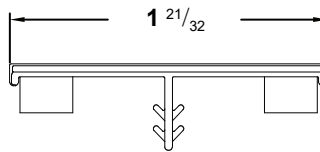

Exterior Trim Strip - LVL Reinforced / 3/4"

	Unit No.	Length	White	Sandtone	Canvas	Dark Bronze	Black
	68	79 1/4	2573492	0903750	9033578	9020914	9006503
	611	82 1/8	2573496	0903751	9033579	9020915	9006508
	80	95 1/4	2573488	0903752	9033577	9020916	9006513
	10 ft	117 13/16	2510101	0903753	9033574	9020917	OBD

Exterior Flashing - LVL Reinforced / 4 3/8"

Color	Order No.
White	1997266
Sandtone	0903524
Canvas	9033583
Dark Bronze	9020909
Black	9006529

Inside Casing - LVL Reinforced / 3/4" and Narrow Mullion / 2 3/8"

Note:

Inside casing is not part of LVL joining kit.

Length	Finish	Order No.
96"	White (Vinyl)	1916008
	Pine	1916007
	Maple	1916010
	Oak	1916009