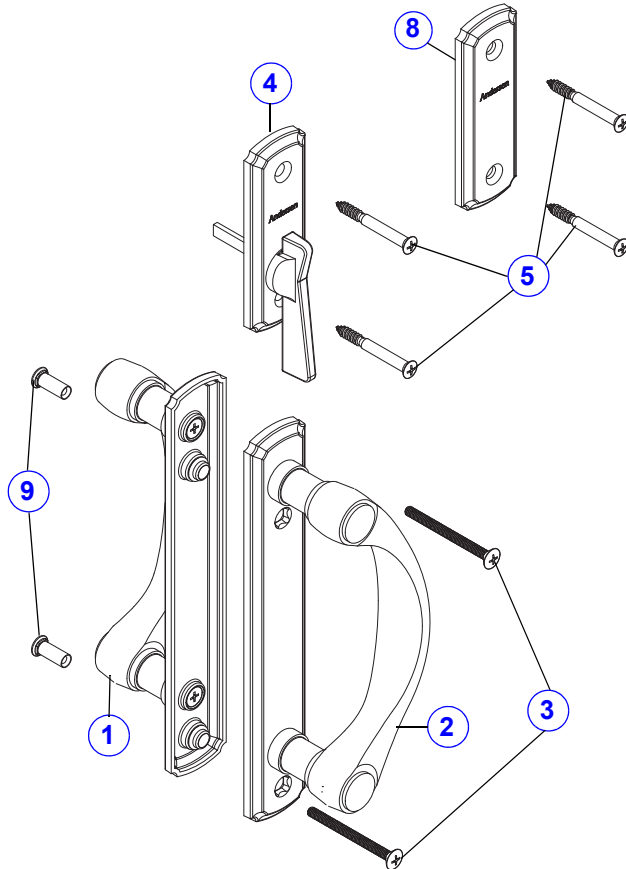

200 Series Narroline® Gliding Doors (2002 to Present)

2-Panel and Sidelights

Hardware

Hardware - Newbury®

Note: See [Accessory Guide 0005414](#). Trim set does **not** include [reachout lock/latch receiver](#). Consider ordering a new reachout lock/latch receiver kit when replacing your trim set.

1. [Handle RH Interior/LH Exterior](#)
2. [Handle LH Interior/RH Exterior](#)
3. [#8 x 2" Oval Head Threaded Bolt](#)
4. [Latch Lever](#)
5. [#8 x 1 3/4" Oval Head Screw](#)
8. [Cover Plate](#)
9. [Mounting Stud](#)

Newbury® Gliding Patio Door Hardware - Panel Trim Set

Trim Set Hardware - Newbury® / Interior and Exterior

	Panels	Finish	Order No.
	2	Antique Brass	2565686
		Brushed Chrome	N/A
		Chrome	N/A
		Bright Brass	2565684
		Oil Rubbed Bronze	2579744
		Satin Nickel	2579435
	4	Antique Brass	2565687
		Brushed Chrome	N/A
		Chrome	N/A
		Bright Brass	2565685
		Oil Rubbed Bronze	2579745
		Satin Nickel	2579436