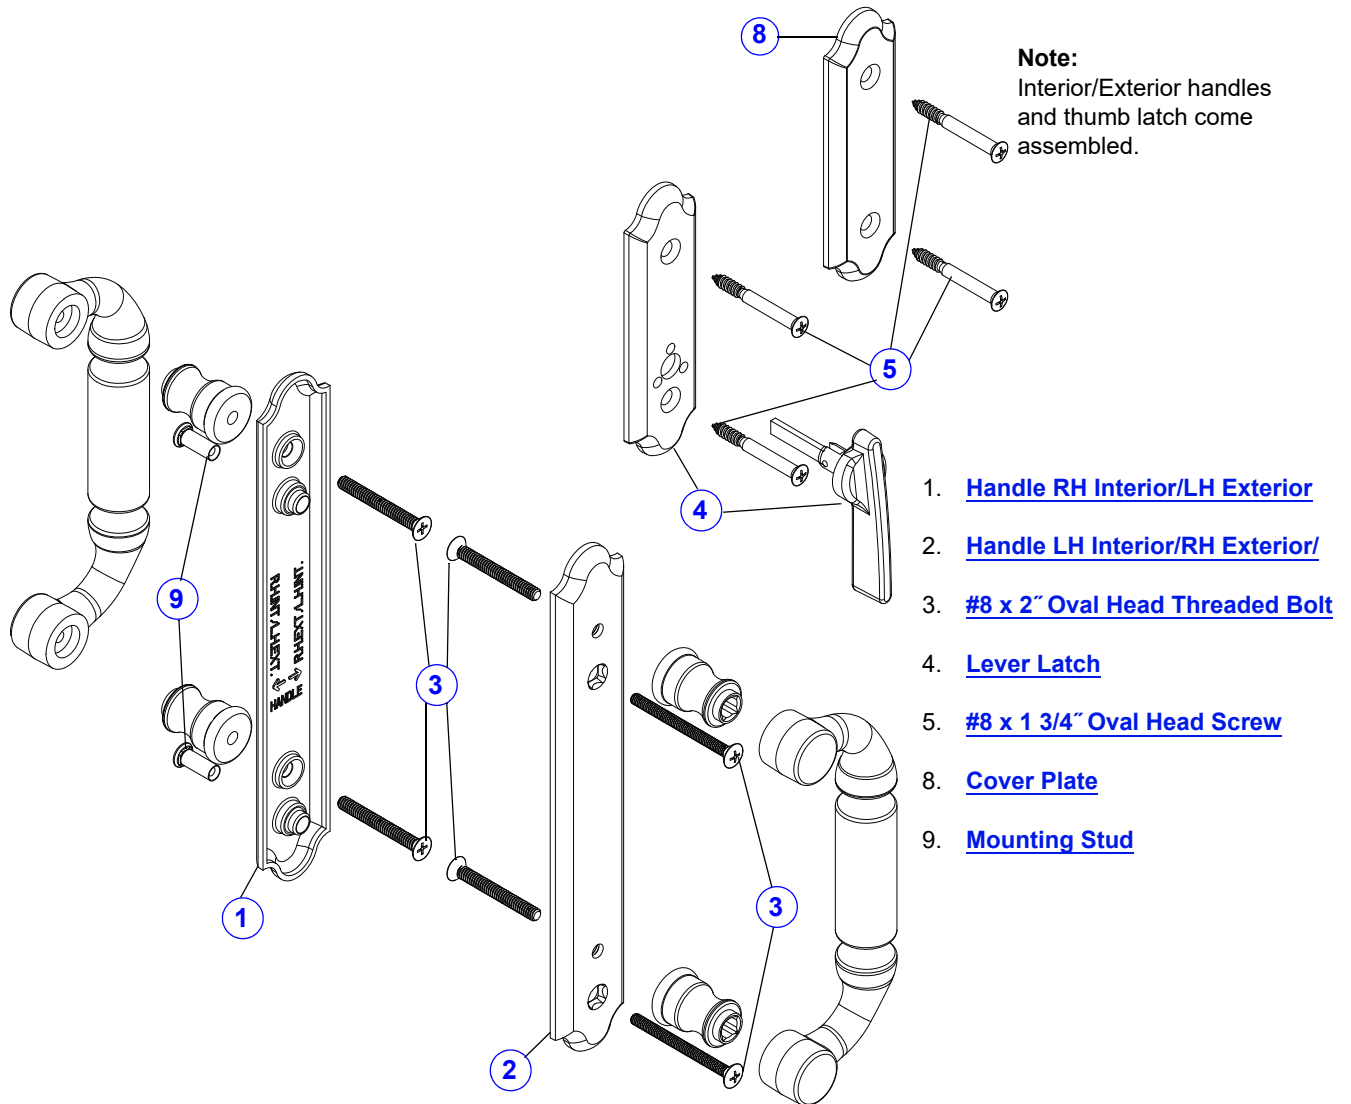

200 Series Narroline® Gliding Doors (2002 to Present)

2-Panel and Sidelights

Hardware

Hardware - Covington™

Note:

See [Accessory Guide 0005414](#). Trim set does **not** include [reachout lock/latch receiver](#). Newbury is warranty replacement for items N/A.

Covington™ Gliding Patio Door Hardware - 2-Panel Trim Set

Trim Set Hardware - Covington™ / Interior and Exterior See Illustration [page 65](#)

	Panels	Finish	Order No.
	2	Antique Brass	N/A
		Bright Brass	N/A
		Oil Rubbed Bronze	N/A
	4	Antique Brass	N/A
		Bright Brass	N/A
		Oil Rubbed Bronze	N/A