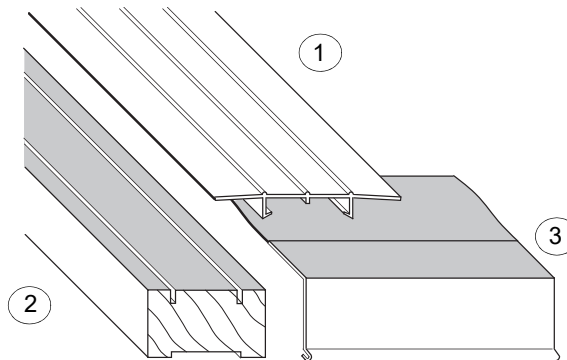

Joining Components

Support Mull Joining Kits

1. Outside Vinyl Trim Strip
2. Filler
3. Head Flashing

200 Series Narroline Gliding Support Mullion

Joining Kit - Support Mullion

Kit Includes:

Exterior vinyl trim strip, filler and flashing.

	Unit No.	Size	White	Terratone	Sandtone	Canvas	Dark Bronze	Black
	PS68	79 ⁷/₁₆	2510212	2620103	0900406	9033902	9071942	9130009
	PS611	82 ⁵/₁₆	1916512	2460204	0900408	9033898	9071943	9130010
	PS80	95 ⁷/₁₆	2510214	2620108	0911210	9033903	9071944	9130011

Trim Strip - Support Mullion / Outside / Vinyl

Note:

Trim if necessary.

	Unit No.	Length	White	Terratone	Sandtone	Canvas	Dark Bronze	Black
	GD68	79 ⁷/₁₆	1970929	2668706	0924706	N/A	N/A	N/A
	GD611	82 ⁵/₁₆	1970930	2668707	0924707	N/A	N/A	N/A
	GD80	95 ⁷/₁₆	2579708	2668708	0924708	9033572	9020912	9017506

Filler - Support Mullion

	Unit No.	Length	Order No.
	GD68	79 ⁷/₁₆	2579714
	GD611	82 ⁵/₁₆	2579715
	GD80	95 ⁷/₁₆	2579716

Head Flashing - Support Mullion

	Unit No.	Length	Color	Order No.
	All Units	4 ³/₈	White	1997266
			Terratone	2640729
			Sandtone	0903524
			Canvas	9033583
			Dark Bronze	9020909
			Black	9006529