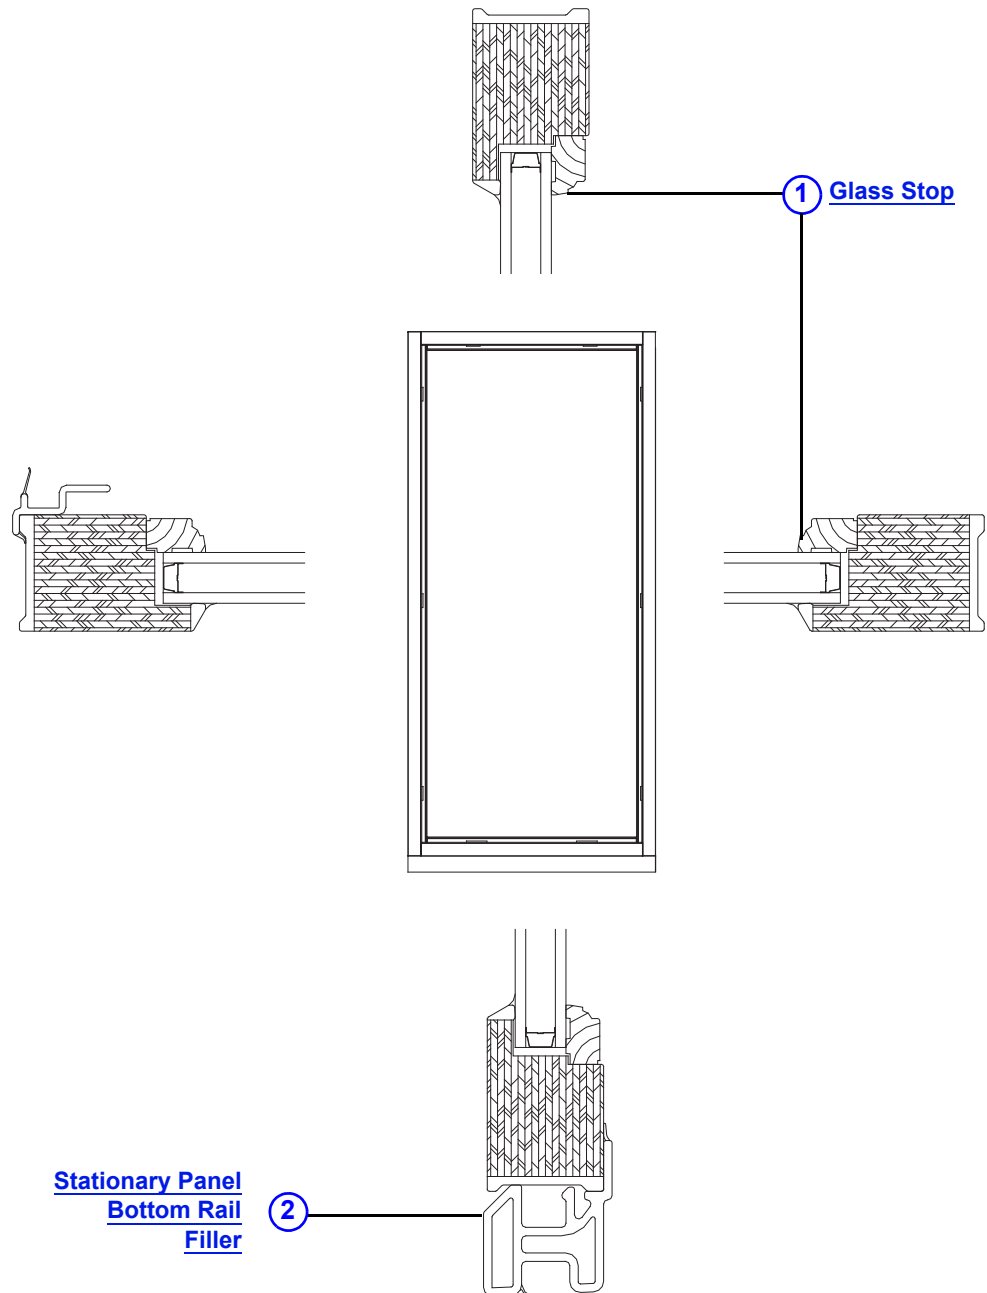

Stationary Panel Graphic

Note:

See latest [Product Details](#).

200 Series Narroline Gliding Stationary Panel (Left Hand or Right Hand)