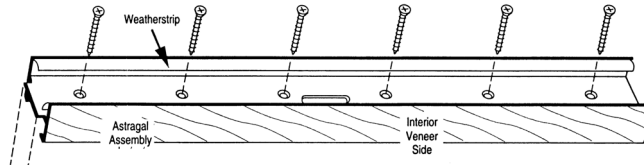

Panels - Operating

Astragal with Screws - 4 Panel / Reachout Lock

Note:

Use four-panel astragal on FWG and NLGD units.

Astragal with Screws - 4 Panel / Reachout Lock / Pine Interior

Unit No.	Interior Wood Species					
	Exterior Color	White	Terratone	Sandtone	Canvas	Dark Bronze
GD68		2573204	2653817	0910404	9077787	9077838
GD611		2573207	2653811	0910406	9077786	9077837
GD80		2573205	2653818	0910405	9077788	9077839

Astragal with Screws - 4 Panel / Reachout Lock / White Interior

Unit No.	Interior Color	White				
	Exterior Color	White	Terratone	Sandtone	Canvas	Dark Bronze
GD68		2572998	OBD	OBD	OBD	OBD
GD611		2572997	OBD	OBD	OBD	OBD
GD80		2572999	OBD	OBD	OBD	OBD

Weatherstrip - Operating / Astragal / Inside

Note:

May need to order vinyl -to-vinyl adhesive (part #1357007 2-oz.). See [Weatherstrip Replacement Video](#) for related application.

Size	Color	Order No.
68/611/80	Gray	2641422
	White	2572919
	Sandtone	0913027

Weatherstrip - Operating / Astragal / Outside

Note:

May need to order vinyl -to-vinyl adhesive (part #1357007 2-oz.). See [Weatherstrip Replacement Video](#) for related application.

Size	Color	Order No.
68/611/80	Gray	2641424
	White	2572932
	Terratone	2653845