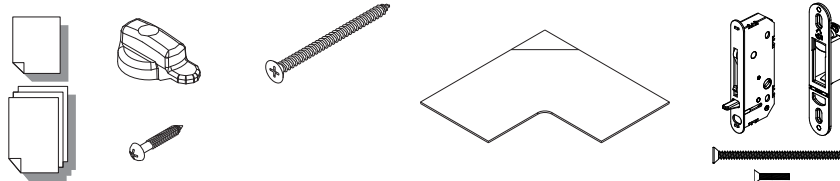

#### Installation Screw Package - 5068, 50611, 6068, 60611 Factory Assembled Units

<p><b>Package Includes:</b></p> <ul style="list-style-type: none"> <li>(9) 2 1/2" x #10 screws</li> <li>(2) Flange corner gaskets</li> <li>(1) Insect screen latch</li> <li>(1) 1" x #8 screw (Screen Latch)</li> </ul> <p><a href="#">Installation Guide 0005482</a></p>	<b>Color</b>	<b>Order No.</b>
	White	2573489
	Terratone	2653870
	Sandtone	0912819
	Canvas	9046440
	Dark Bronze	9071798
	Black	9129929