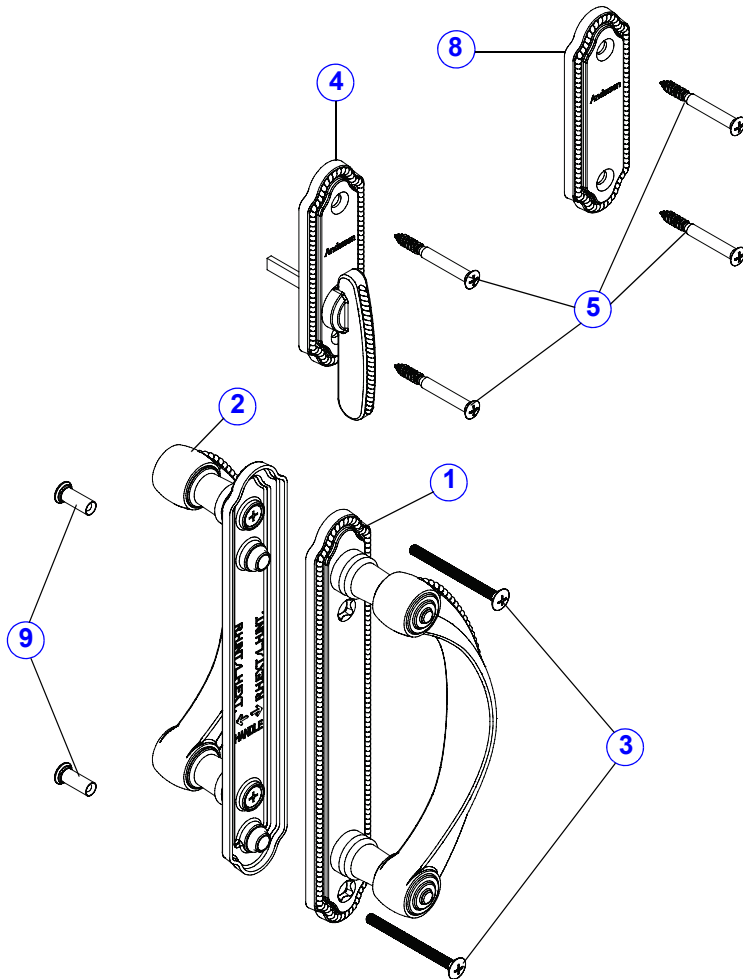

### Hardware - Whitmore®

**Note:** See [Accessory Guide 0005414](#). Trim set does **not** include [reachout lock/latch receiver](#). Consider ordering a new reachout lock/latch receiver kit when replacing your trim set. Newbury is warranty replacement for items N/A.