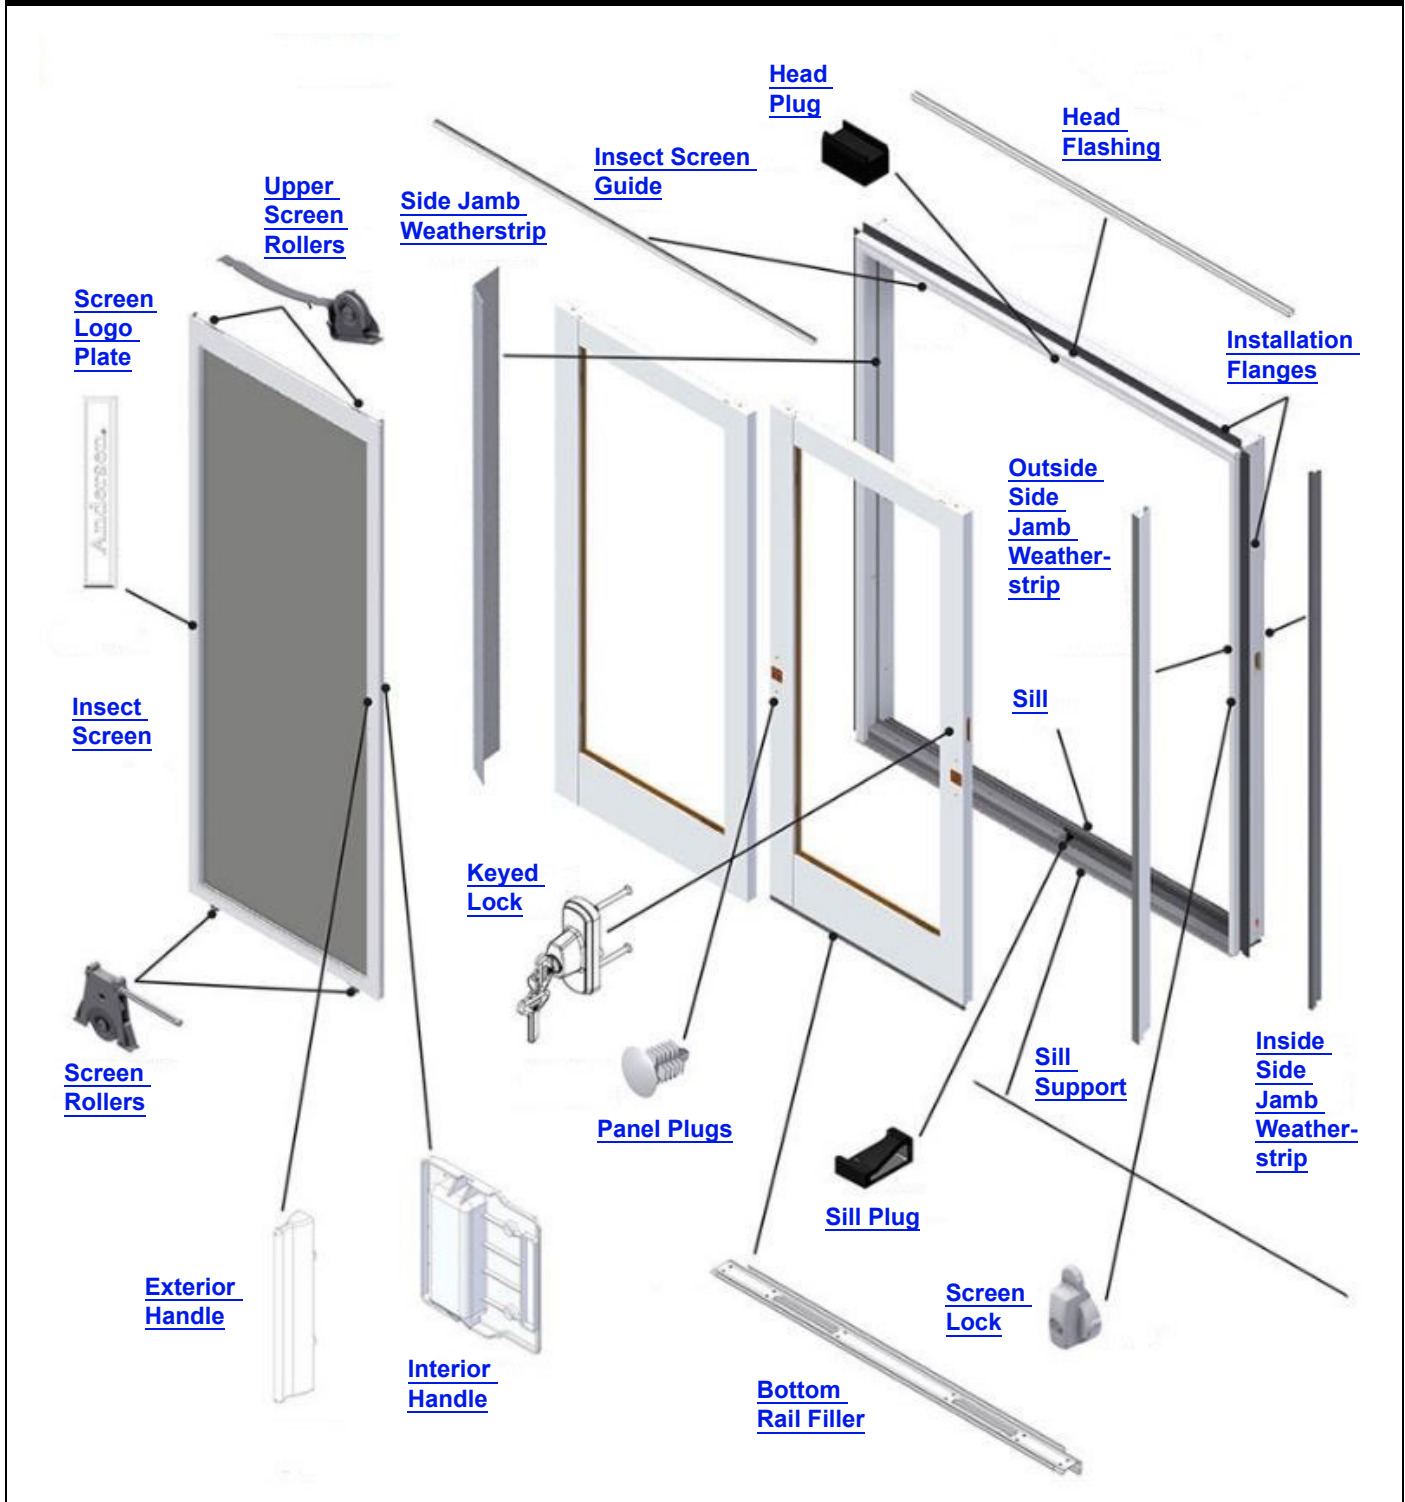

Parts Illustration

Parts Illustration - Exterior