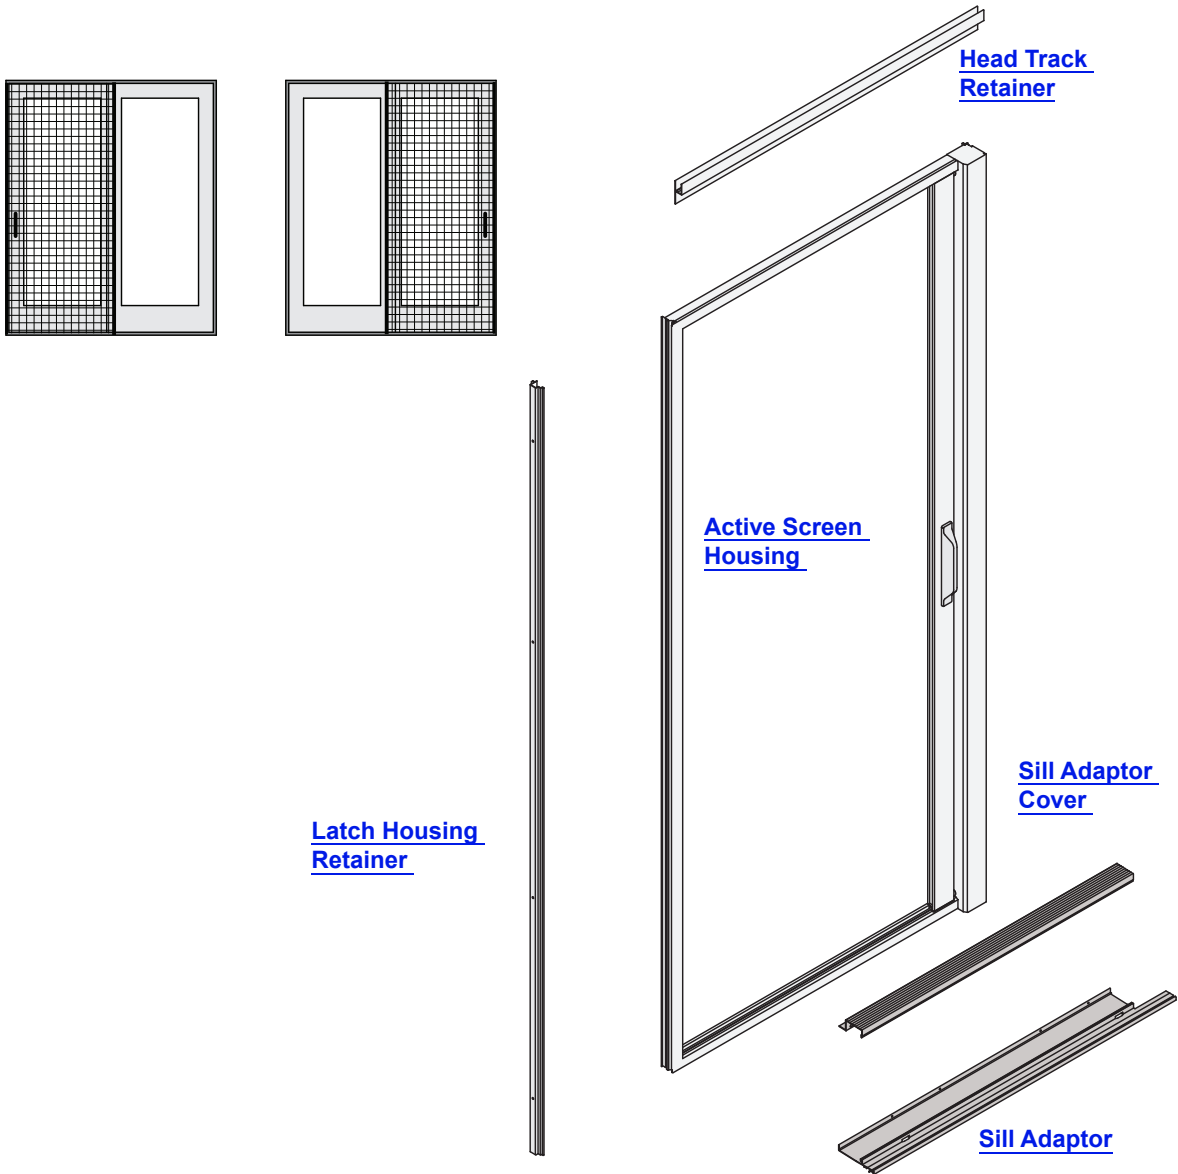

Insect Screens - Gliding

Bug Seal - Insect Screen / Gliding Ref. No. 3 [page 32](#)

	Note: Order by the foot. Used to replace gliding screen weatherstrip.	Order No.
		2579073

Astragal with Hardware - Insect Screen / 4 Panel

	Unit No.	Size	White	Terra-tone	Sandtone	Canvas	Dark Bronze	Black
	FWG68	77	2565712	2650508	0910302	9053838	9071953	9129746
	FWG611	79 ⁷/₈	2565711	2650509	0910303	9053839	9071954	9129747
	FWG80	93	2565713	2650510	0910304	9053840	9071955	9129748

Astragal Hardware Package - Insect Screen / 4 Panel

Kit Includes: (2) Four Panel Inside Pull (1) Four Panel Locking Lever (6) Screws #6-20 x 5/8 PH FL See Accessory Guide 0004194.	Color	Order No.
	White	2565610
	Terratone	2650506
	Sandtone	9068898
	Canvas	9061983
	Dark Bronze	9071956
Black	9129846	

Bracket - Insect Screen / Head Stop

	Note: Use on 4-panel doors	Finish	Order No.
		White	2573613
		Stone	2653819

Insect Screens - Retractable

Insect Screen Graphic - Single Retractable 2-Panel / Current (2024 to Present)

Manufactured 2024 to Present
Single Retractable Insect Screen