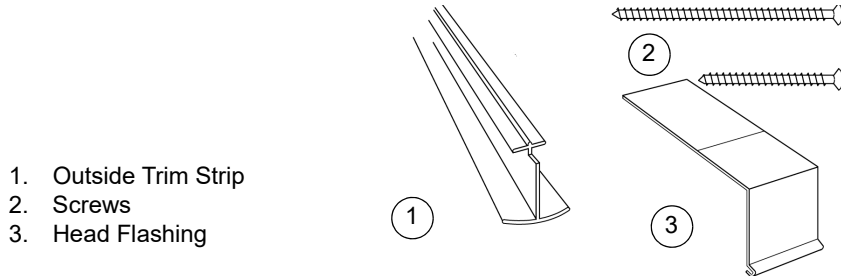

Joining Components

Narrow Mull Joining Kits

Note:

See [Joining Guide 0000665](#).

200 Series Narroline® Gliding Narrow Mullion

Joining Kit - Narrow Mullion

	Unit No.	Length	White	Terratone	Sandtone	Canvas	Dark Bronze	Black
	FWG68	78 ⁷/₃₂	2510114	2620004	0911206	9033900	9071939	9130006
	FWG611	81 ³/₃₂	2510215	2620109	0911207	9033904	9071940	9130007
	FWG80	94 ⁷/₃₂	2510116	2620010	0911208	9033901	9071941	9130008

Outside Trim Strip - Narrow Mullion / Vinyl Ref. No. 1

	Unit No.	Length	White	Terratone	Sandtone	Canvas	Dark Bronze	Black
	GD68	78 ⁷/₃₂	1970927	2640740	0903747	9033570	9071946	9129993
	GD611	81 ³/₃₂	1970928	2640741	0903748	9033571	9071947	9129994
	GD80	94 ⁷/₃₂	2510220	2652907	0912419	9033576	9071948	9129995

Mull Casing - Inside - Pine - 2 5/8"

	Length	Pine
	96"	1386812
	144"	1386814

Head Flashing - Narrow Mullion Ref. No. 3

	Length	Color	Order No.
	2 1/2	White	1997264
		Sandtone	0903522
		Canvas	9033584
		Dark Bronze	9071945
		Black	9129798

Screw Ref. No. 2

	Description	White	Terratone	Sandtone	Gray
	10-16 x 1 5/8" TYP AB	3620649	3620646	3620648	3629021

Screw Ref. No. 2

	Description	Order No.
	10-12 x 1 TYP 17	3621530