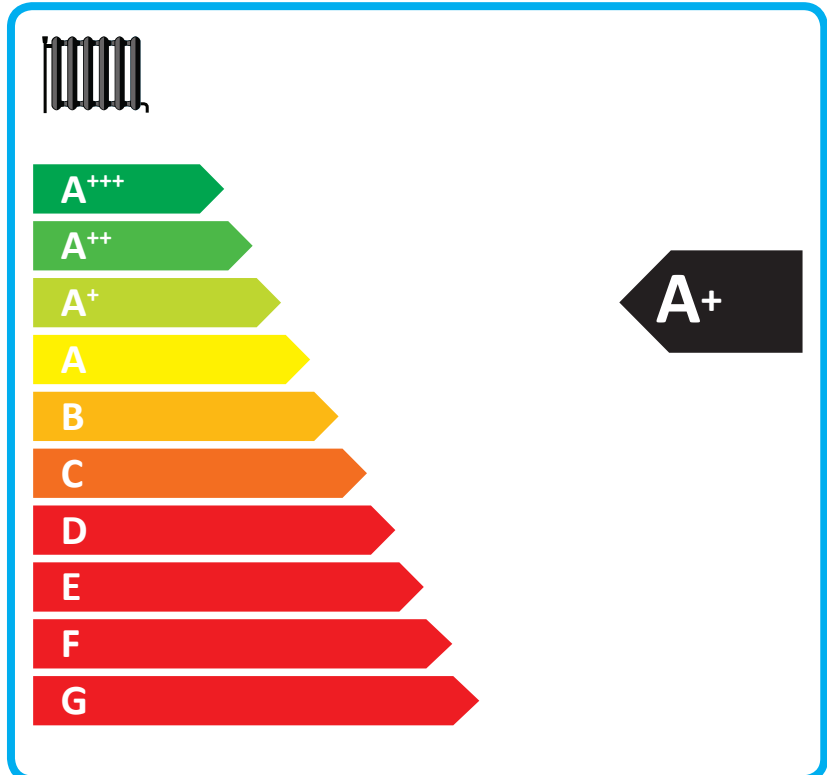

# ENERG

енергия · ενέργεια

Y

IJA

IE

IA

## CSI IN 11 SPLIT H 28 WiFi

Energy efficiency class: A

Heating class: A

Water saving class: XL

+

+

+

+