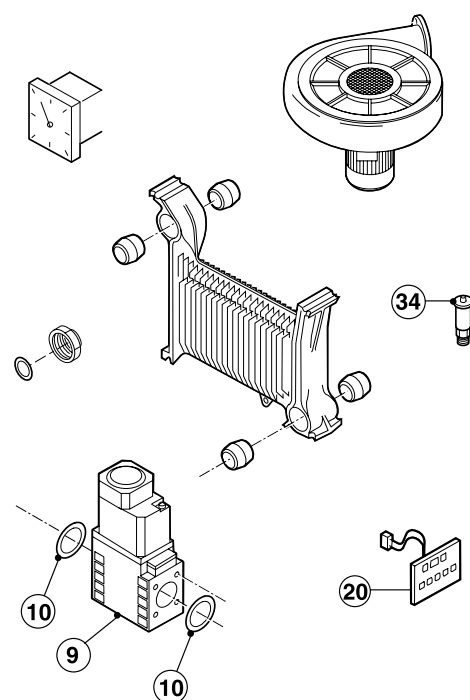

Boilers en warmwater oplossingen

Azorra Ace	822
Aqua Pro (& Premier Plus)	838
Aqua Plus	840
Aqua Cella	842
Remeha Sentry CSC	844
Remeha Sentry EBW Pro	846
Remeha Sentry EBW	852
Remeha Sentry EF Pro	856
Remeha Sentry EF	862
Remeha Sentry ES	866
Remeha Sentry RSC 150/190 Plus	868
Remeha Sentry RSC	872
Remeha Sentry SEN Plus	874
Remeha Sentry BW80 Plus	876
Remeha Sentry BW100 Plus	878
Remeha Sentry SEN Plus en BW Plus schakelkast	880
Remeha Sentry SEN + BW	882
Remeha Sentry ST	886
Remeha Sentry Correx anode	888
Remeha Sentry EWN	890
Remeha Sentry MCW	892
Remeha Sentry SLN 025-120	894
Remeha Sentry SLN 125-185	896
Remeha Sentry SLN 245-510	898
Remeha Sentry MCW/SLN Pompset	900
Remeha CWH Ace	902
Remeha Sentry CWH	930
Remeha Sentry Mini-CV	938
Remeha WHI49	940
Remeha WHIC56	948
Remeha Sentry WH42-56	958
Remeha Sentry WHC56	966
Remeha Sentry Pompset WH/WHC	974
Aqua SWHP LW	976
Aqua SWHP WW	980