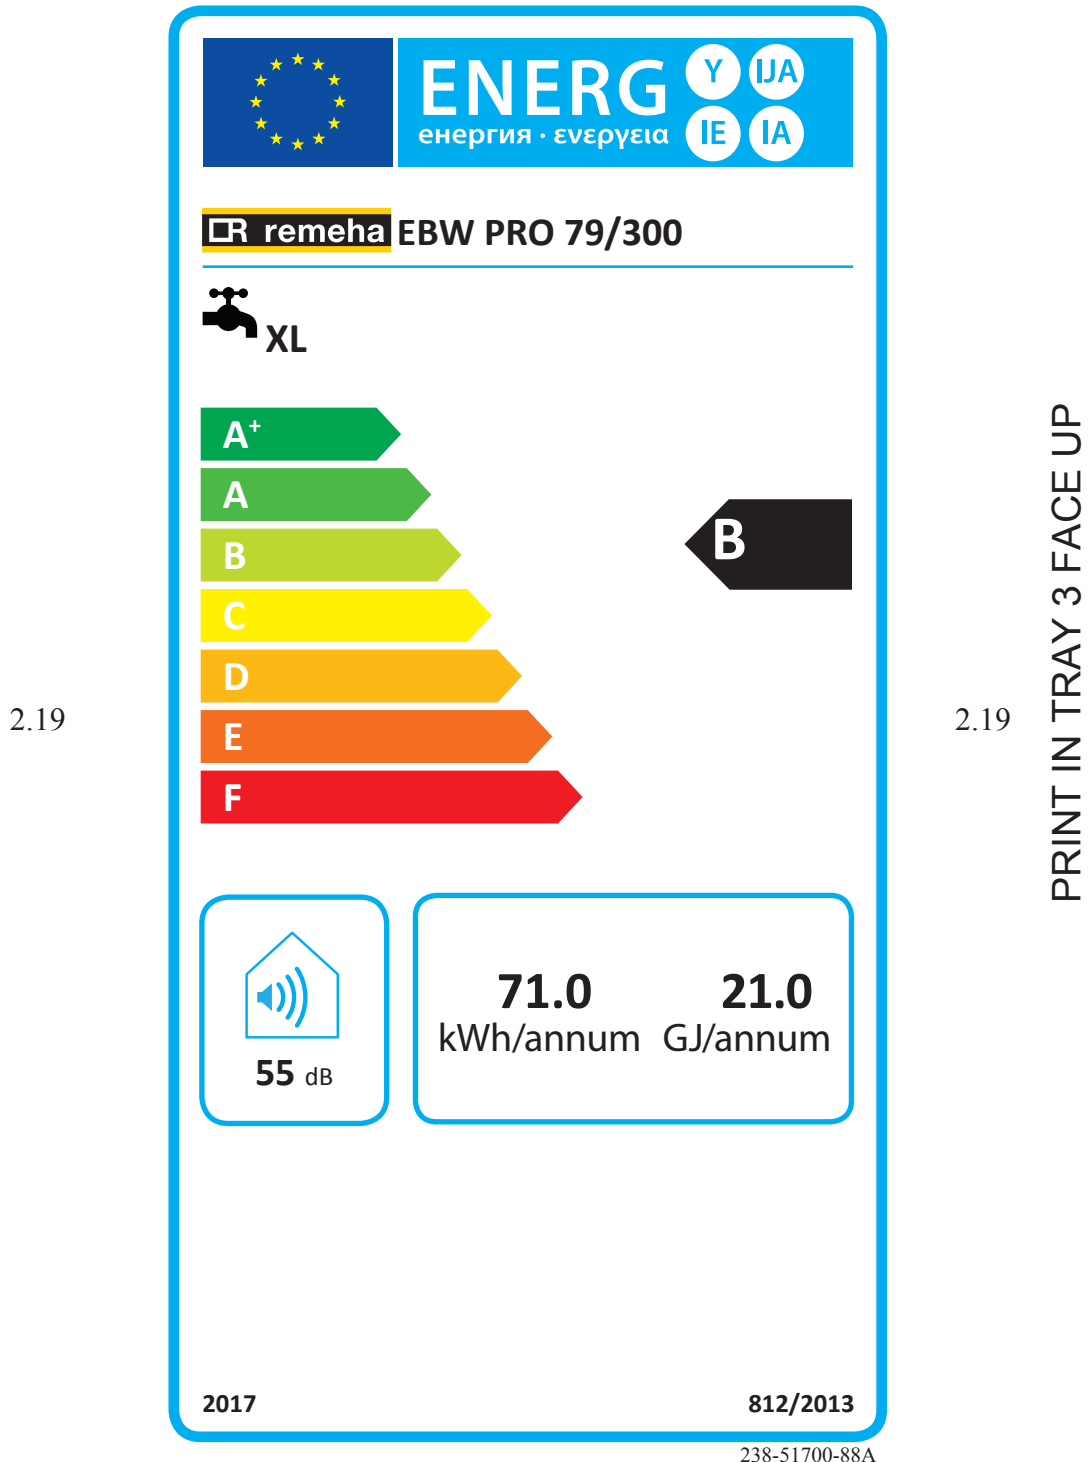

COLOR PRINT ON 110# PAPER 238-51695-00.

CUT 4.125in x 7.875in (105mm x 200mm)

1.56

1.56

COLOR PRINT ON 110# PAPER 238-51695-00.

CUT 4.125in x 7.875in (105mm x 200mm) REV 3/28/18 BY NAB