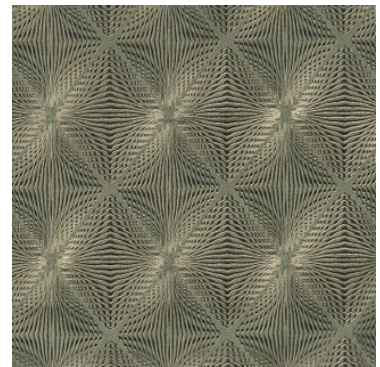

Sculpt Moss