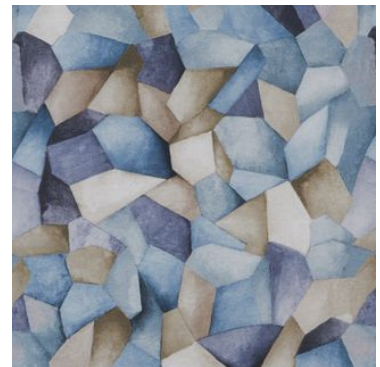

Statue Indigo