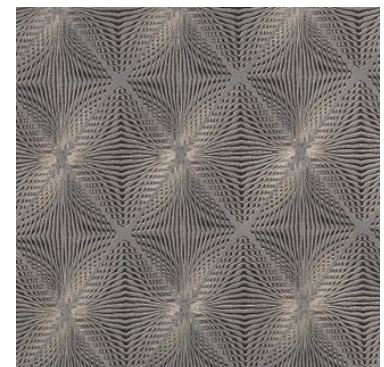

PERSPECTIVE ~ statement prints, textured semi-plains and tactile jacquards

Playing on optical illusions and embracing layered finishes, the Perspective Fabric collection includes statement prints, textured semi-plains and tactile jacquards. Taking inspiration from natural stone, marble effects and stonework, depth is created with two striking prints embracing three dimensional effects. Imbued with subtle hints of metallic, complementary jacquards further enhance the theme for creating multi layered interior schemes. Embracing a colour palette of charcoal tones, rusty oranges, deep moss greens and indigos, the fabrics have also been designed to complement the Perspective Wallpaper range.

Statue Pewter

Carve Pewter

Cast Stone

Pendulum Pewter

Sculpt Stone

Convex Stone

Ruben Pewter

Cast Pewter

Statue Quartz

Carve Quartz

Pendulum Quartz

Sculpt Graphite

Convex Quartz

Cast Quartz

Statue Rust

Carve Steel