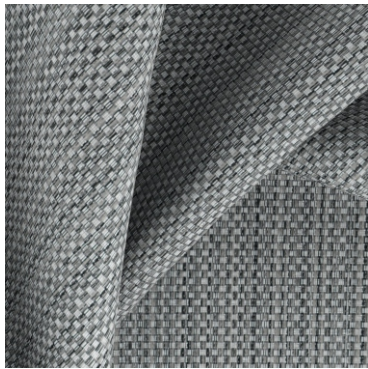

SLUMBERLAND ~ wide width blackout & dim-out curtaining

Our homes have become our castles and blackout curtaining provides the perfect backing to our fortresses. Slumberland is a wide width blackout and dim-out curtaining collection, fit for a Queen. Consisting of 5 designs in neutral and blue hues, this is the go-to collection for blackout curtaining.

Siesta Granite

Nightly Charcoal

Snooze Charcoal

Sundown Granite

Dreamland Lake

Nightly Grey

Dreamland Nickel

Siesta Steel

All Designs

100% Polyester

Approx. 280cm (Rolled Full Width)

Plain

Curtaining - Total Blockout (Sundown - Not total Blockout)