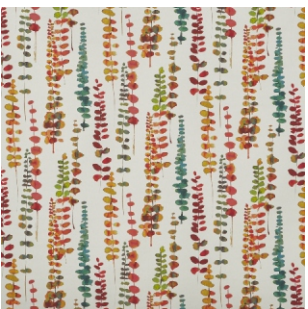

Santa Maria Rumba
100% Cotton
Approx. 137cm wide
Approx. 61cm
Curtaining & Accessories