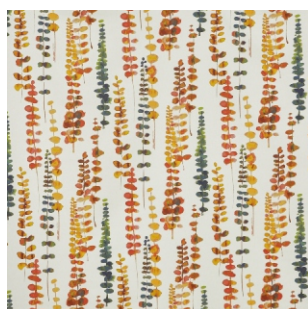

Topanga Flamingo
100% Cotton
Approx. 137cm wide
52 drop 26cm
Curtaining & Accessories

Santa Maria Tango
100% Cotton
Approx. 137cm wide
Approx. 61cm
Curtaining & Accessories