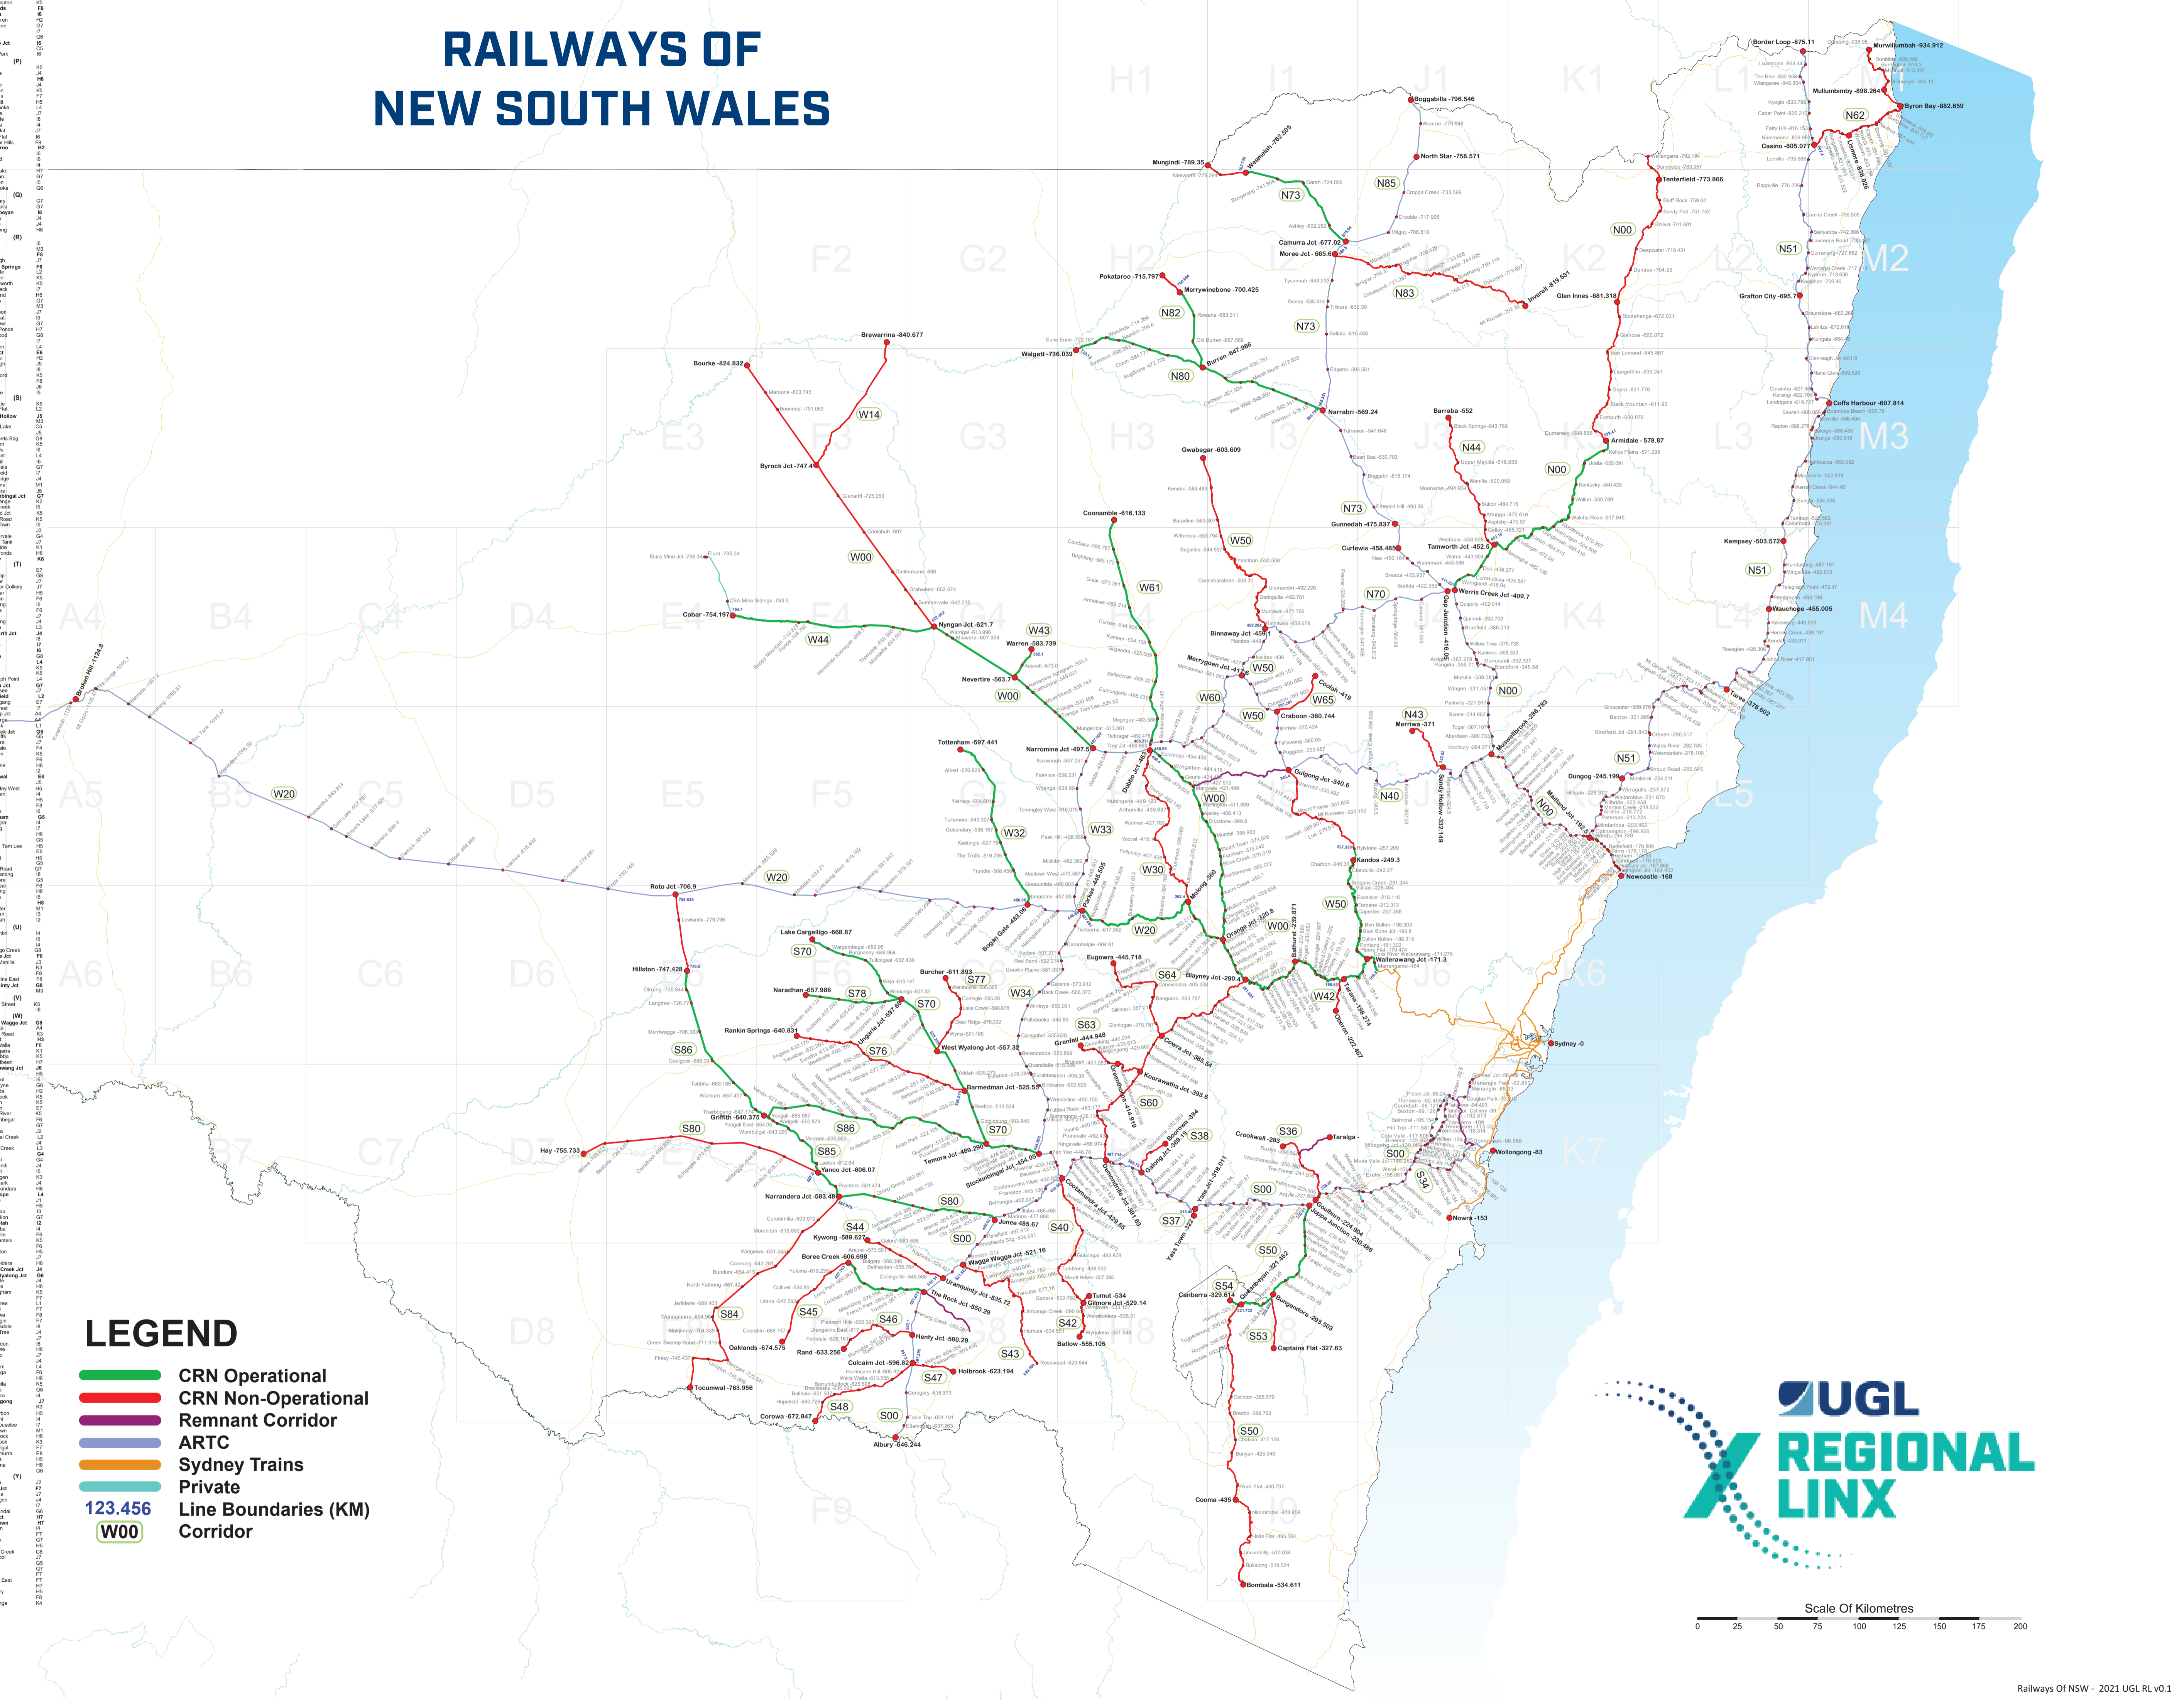

# RAILWAYS OF NEW SOUTH WALES

(A)	Albury	Albury
(B)	Bathurst	Bathurst
(C)	Canberra	Canberra
(D)	Darwin	Darwin
(E)	East Maitland	East Maitland
(F)	Fairfax	Fairfax
(G)	Geelong	Geelong
(H)	Hawkesbury	Hawkesbury
(I)	Inverell	Inverell
(J)	Junee	Junee
(K)	Kangaroo Island	Kangaroo Island
(L)	Lake Macquarie	Lake Macquarie
(M)	Maitland	Maitland
(N)	New England	New England
(O)	Orange	Orange
(P)	Parramatta	Parramatta
(Q)	Queanbeyan	Queanbeyan
(R)	Railford	Railford
(S)	Sydney	Sydney
(T)	Tamworth	Tamworth
(U)	Ulladulla	Ulladulla
(V)	Valley	Valley
(W)	Wagga Wagga	Wagga Wagga
(X)	Wentworth	Wentworth
(Y)	Yass	Yass
(Z)	Zetland	Zetland

## LEGEND

- CRN Operational
- CRN Non-Operational
- Remnant Corridor
- ARTC
- Sydney Trains
- Private
- Line Boundaries (KM)
- W00 Corridor