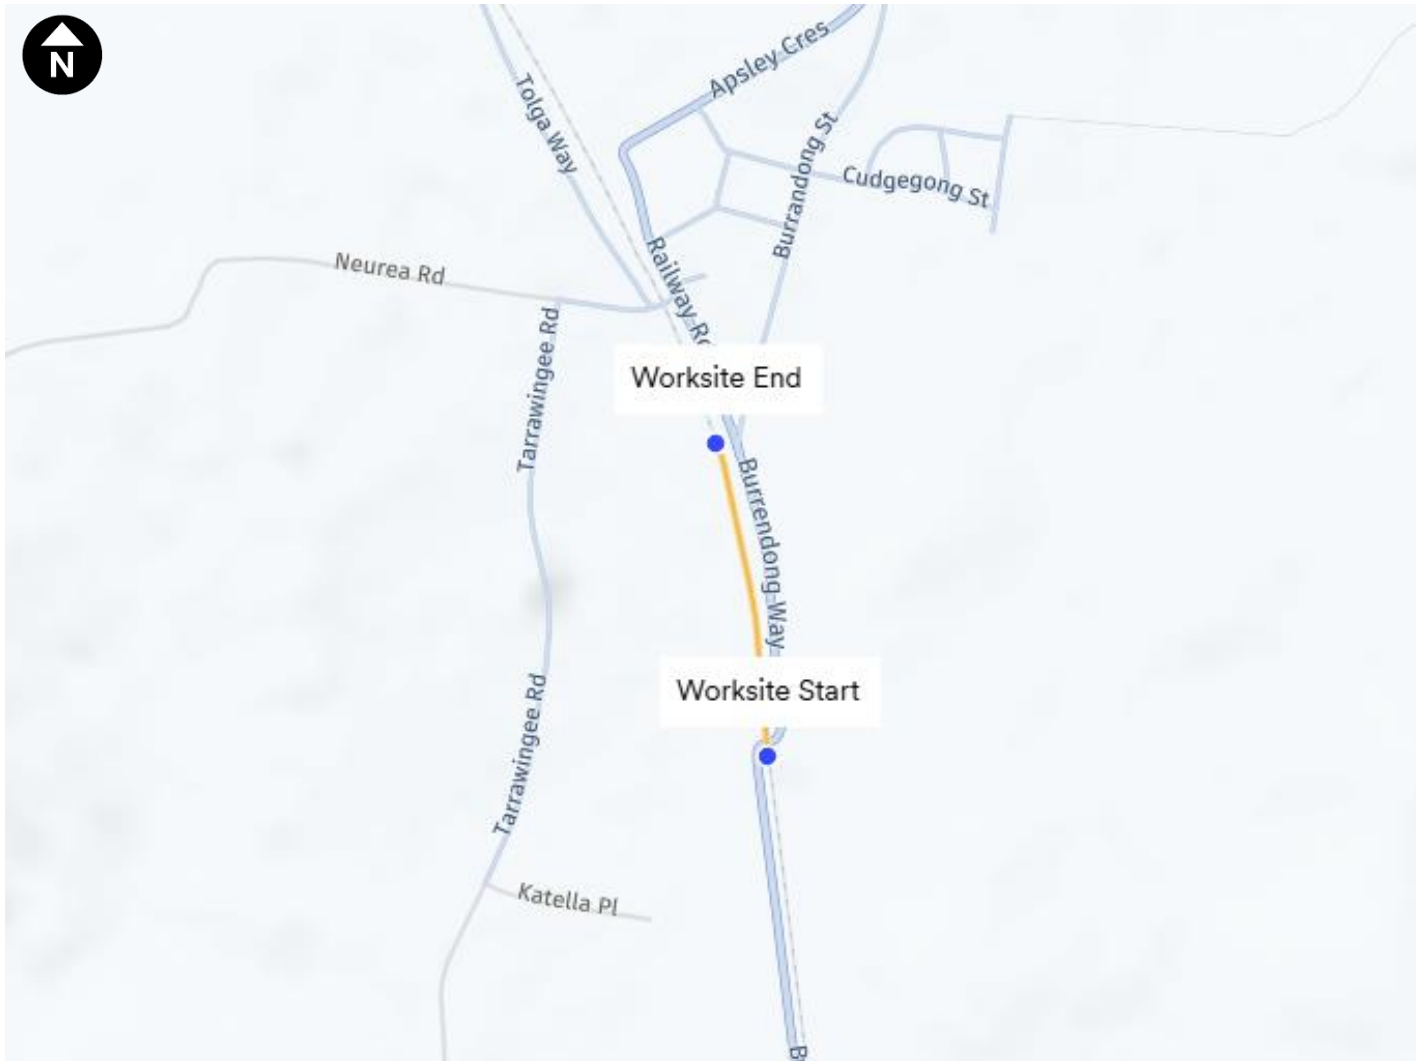

Location of work area

Further information

Working closely with the local community is a priority for UGLRL. If you have any questions or are likely to be impacted by this work, please contact the Project Infoline and quote the asset number: **TRW00379A**.

Contact us

Project Infoline **1300 661 390**

enquiry@uglregionallinx.com.au

Level 2, 161 Kite Street, ORANGE NSW 2800
PO Box 8194, ORANGE NSW 2800

Visit the online portal go to

[Public notices](#) | [UGL Regional Linx](#)