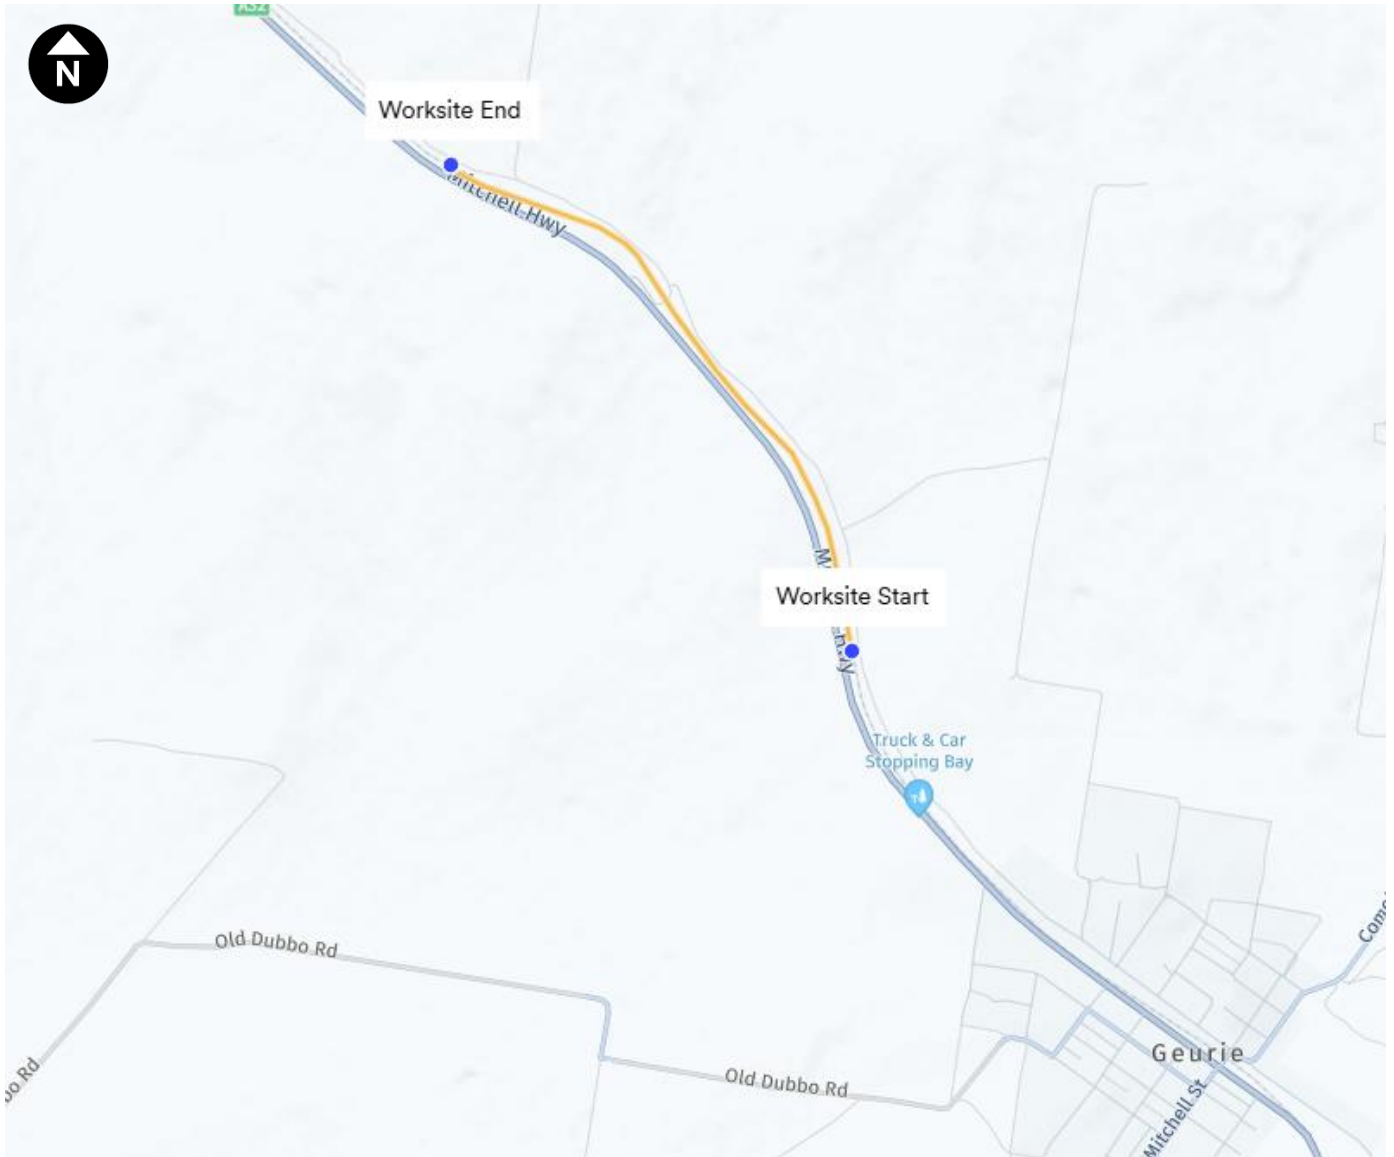

Location of work area

Further information

Working closely with the local community is a priority for UGLRL. If you have any questions or are likely to be impacted by this work, please contact the Project Infoline and quote the asset number: **TRW00379A**.

Contact us

Project Infoline **1300 661 390**

enquiry@uglregionallinx.com.au

Level 2, 161 Kite Street, ORANGE NSW 2800
PO Box 8194, ORANGE NSW 2800

Visit the online portal go to

[Public notices](#) | [UGL Regional Linx](#)