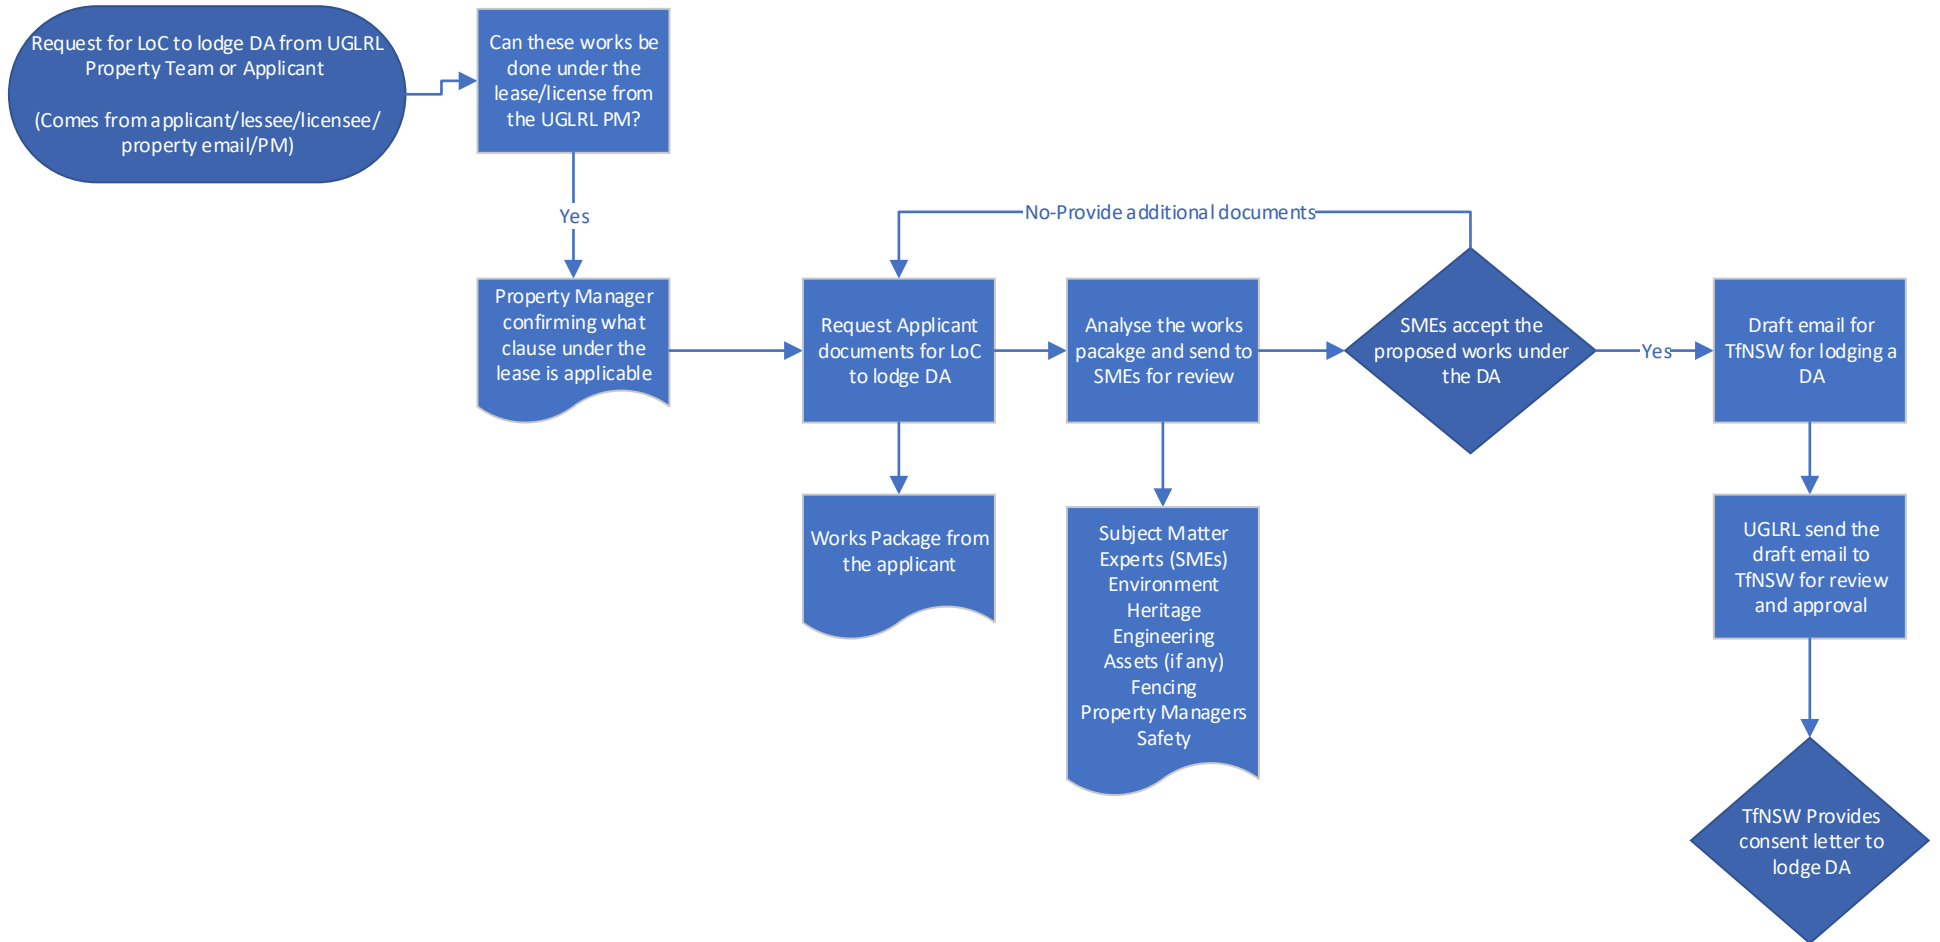

LAND OWNER'S CONSENT TO LODGE DA

LAND OWNER'S CONSENT TO LODGE Mod-DA (Already approved from TfNSW)

LANDOWNER'S CONSENT TO LODGE SECTION 60 WITH HERITAGE NSW FOR CRN CORRIDOR LAND

Landowners Consent to perform works under a Lease/Licence/Approved Development

LANDOWNER'S CONSENT TO LODGE EIS FOR SSD/SSI PROJECTS FOR DP&E/IPC