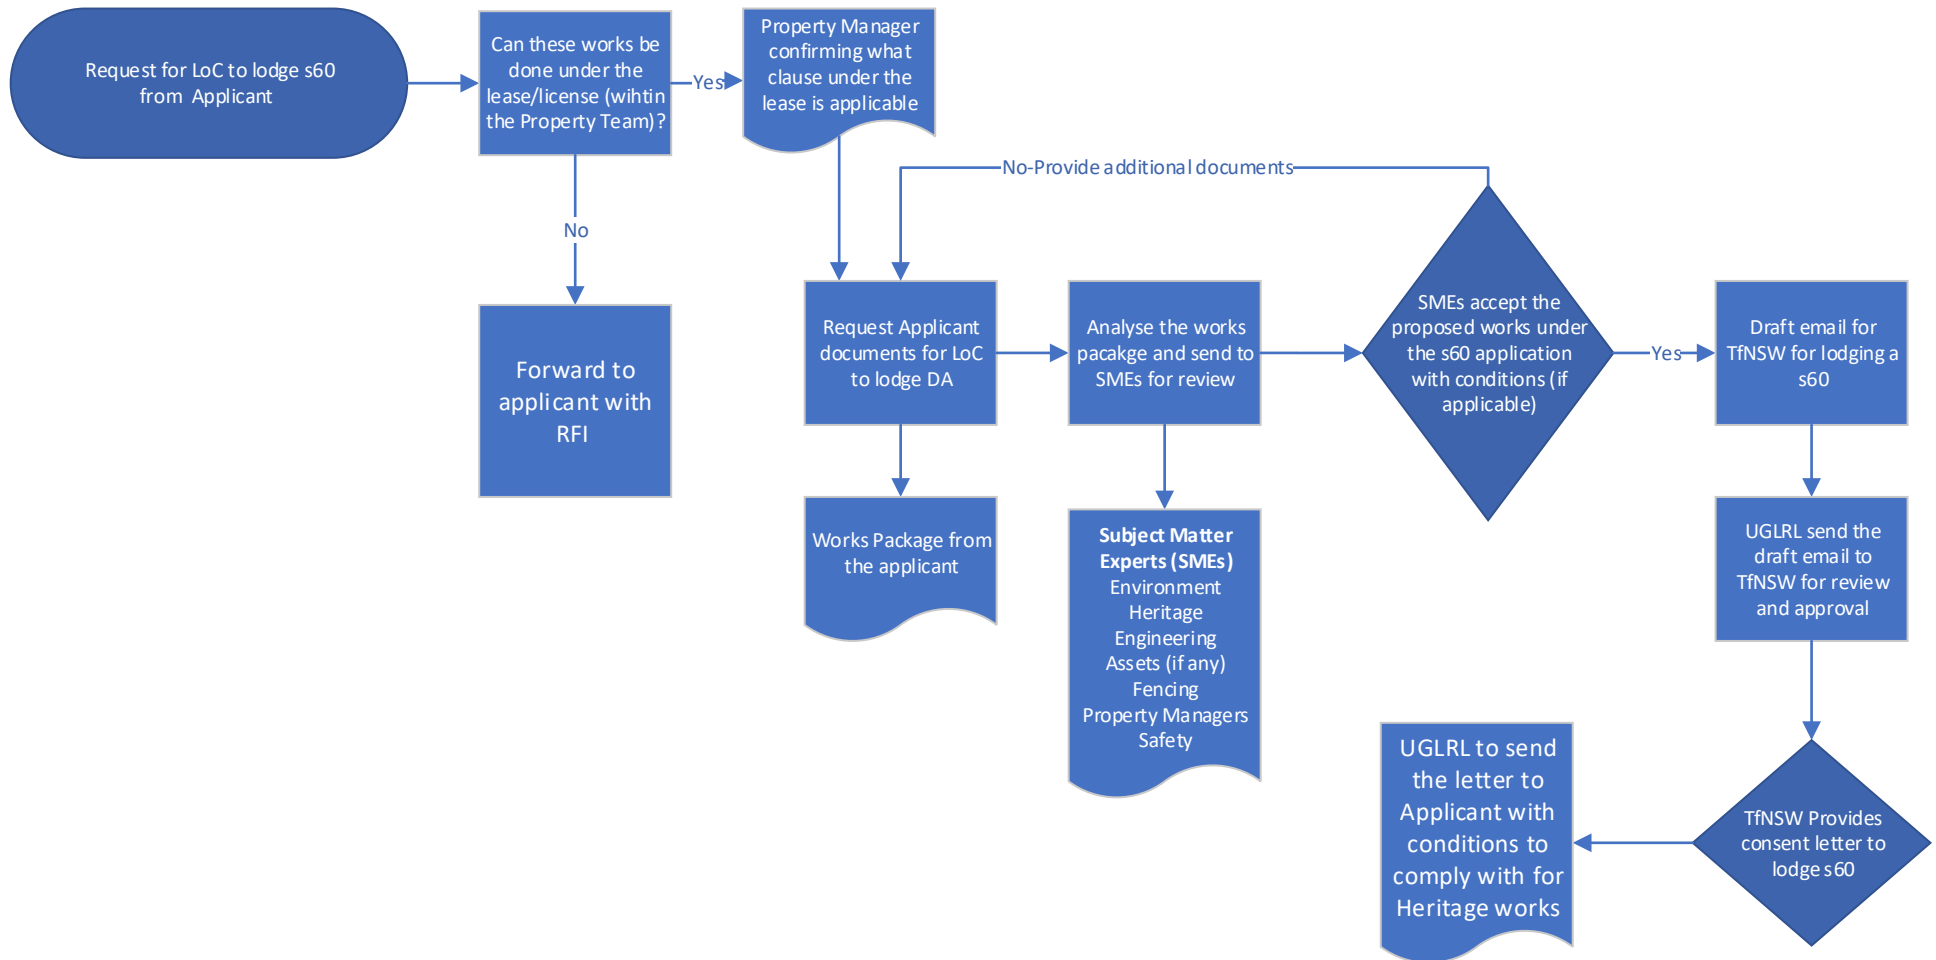

LAND OWNER'S CONSENT TO LODGE DA

LAND OWNER'S CONSENT TO LODGE Mod-DA (Already approved from TfNSW)

LANDOWNER'S CONSENT TO LODGE SECTION 60 WITH HERITAGE NSW FOR CRN CORRIDOR LAND

Landowners Consent to perform works under a Lease/Licence/Approved Development

LANDOWNER'S CONSENT TO LODGE EIS FOR SSD/SSI PROJECTS FOR DP&E/IPC