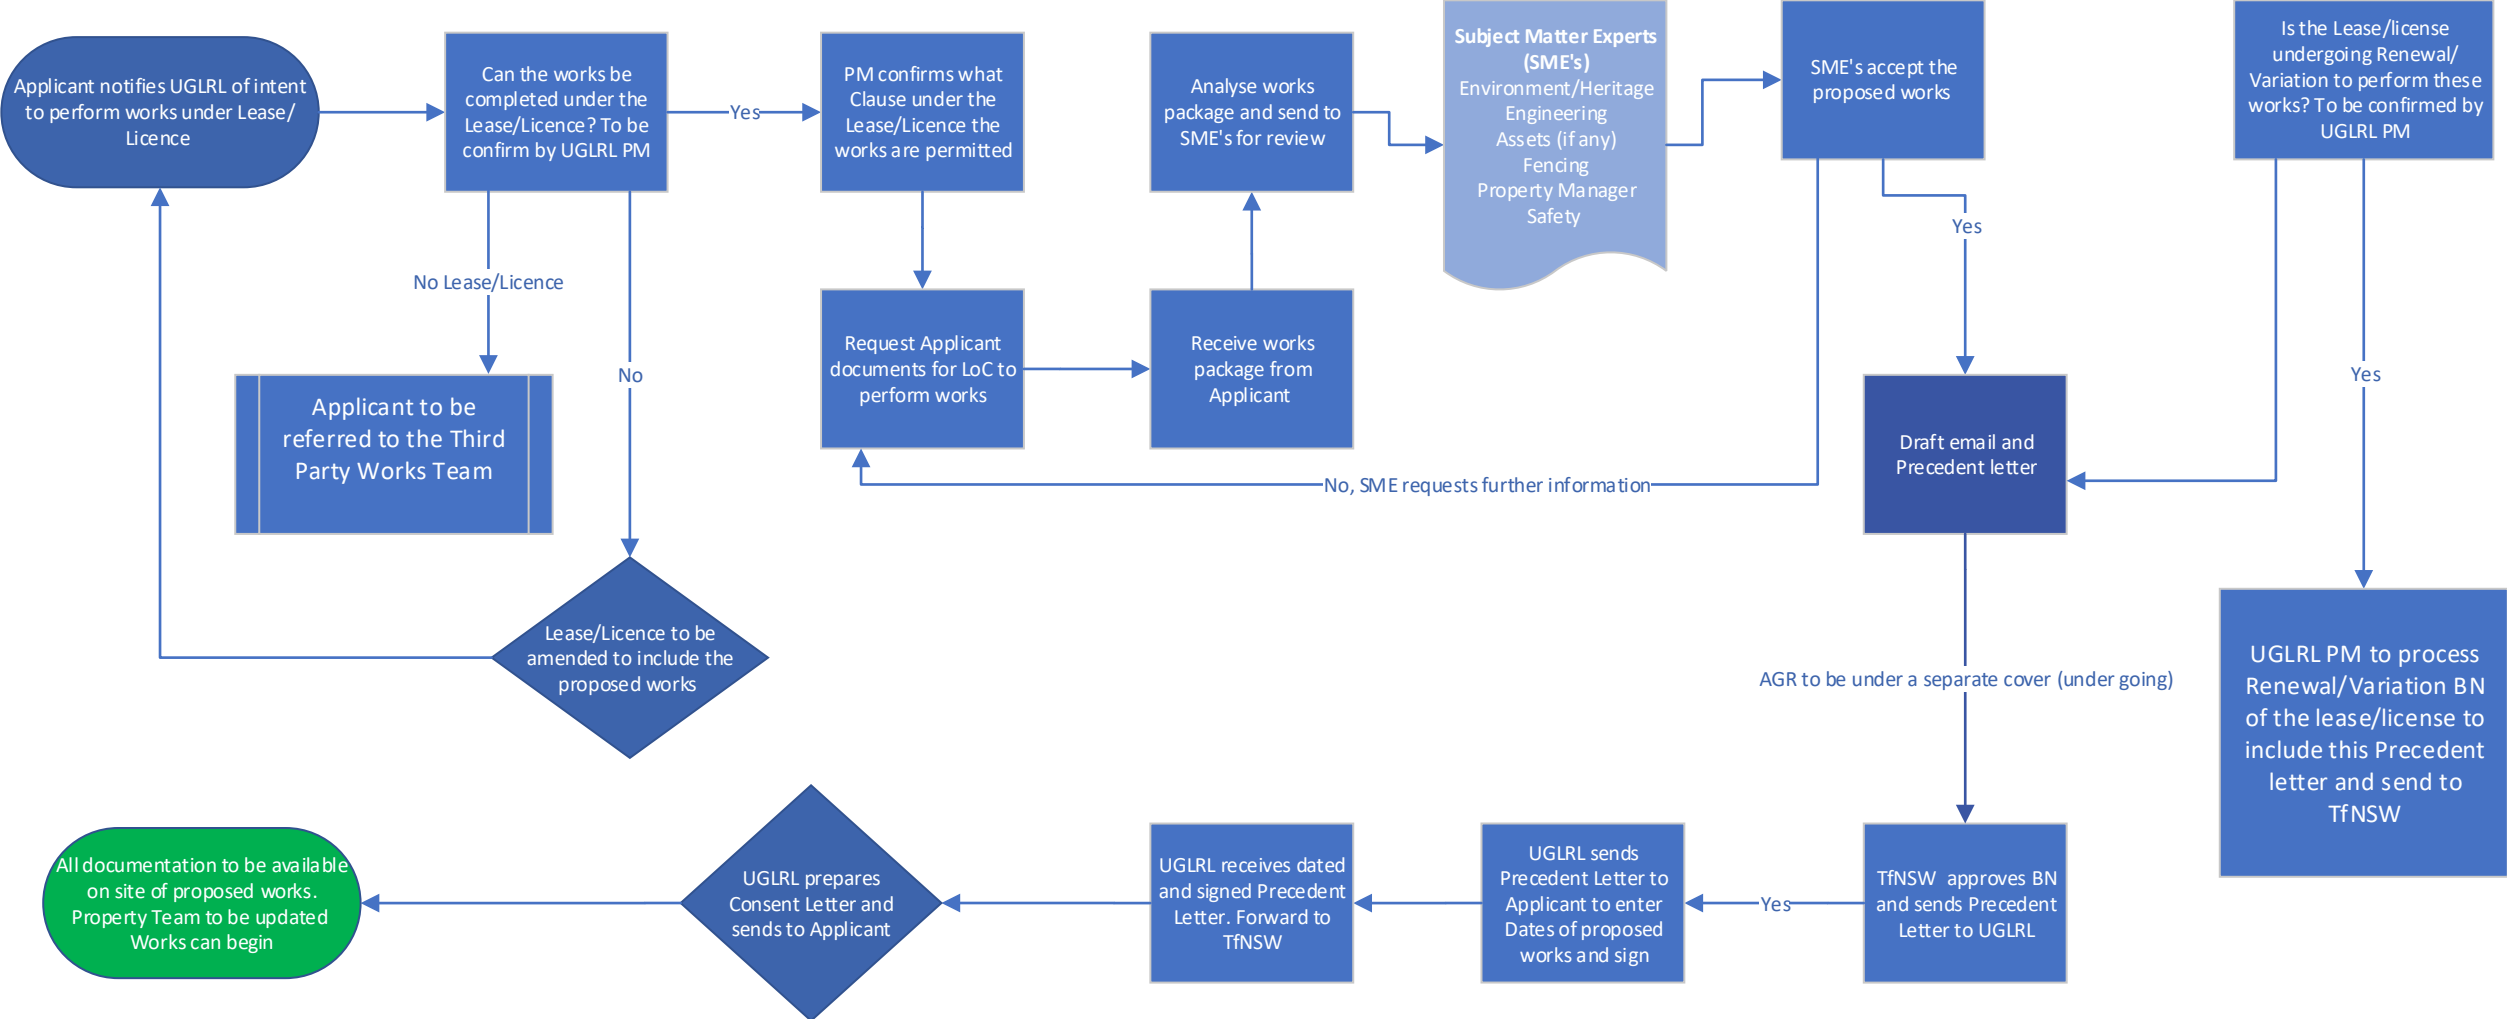

LAND OWNER'S CONSENT TO LODGE DA

LAND OWNER'S CONSENT TO LODGE Mod-DA (Already approved from TfNSW)

LANDOWNER'S CONSENT TO LODGE SECTION 60 WITH HERITAGE NSW FOR CRN CORRIDOR LAND

Landowners Consent to perform works under a Lease/Licence/Approved Development

LANDOWNER'S CONSENT TO LODGE EIS FOR SSD/SSI PROJECTS FOR DP&E/IPC