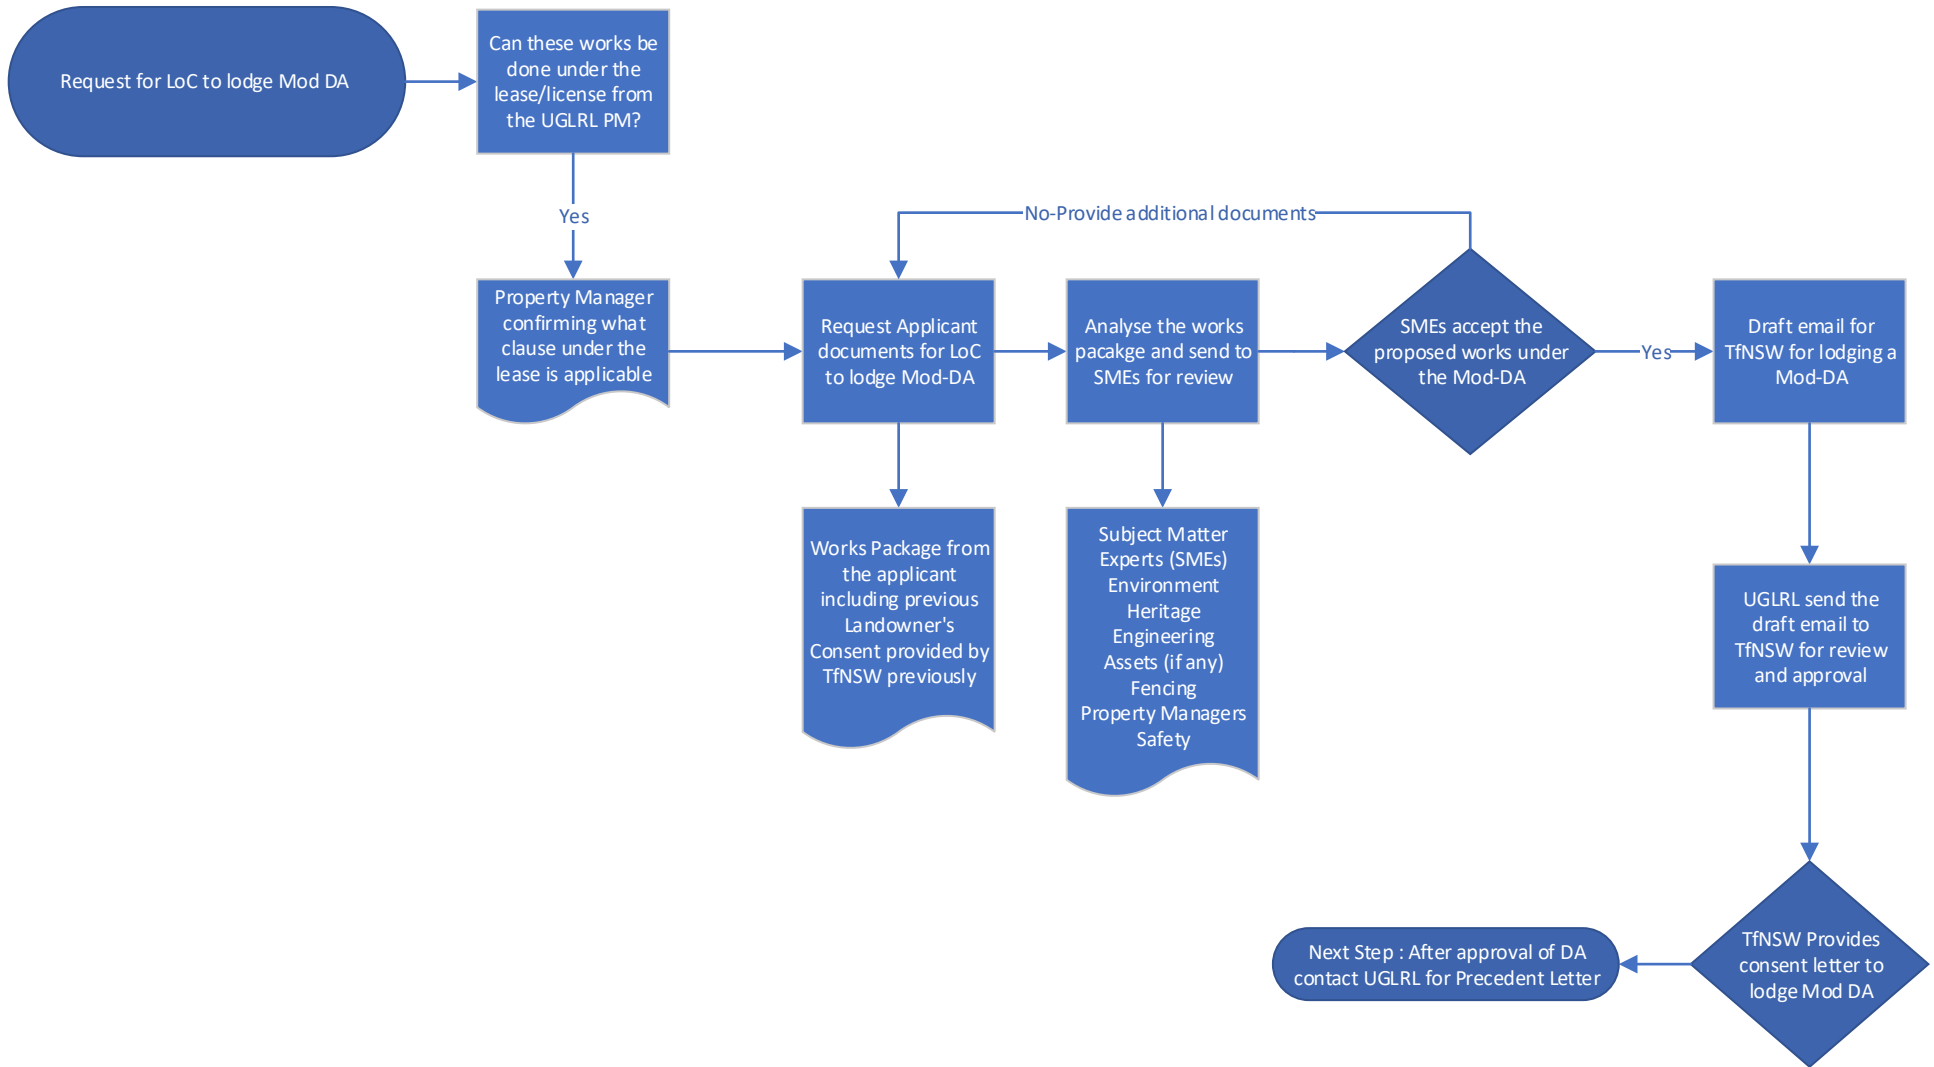

LAND OWNER'S CONSENT TO LODGE DA

LAND OWNER'S CONSENT TO LODGE Mod-DA (Already approved from TfNSW)

LANDOWNER'S CONSENT TO LODGE SECTION 60 WITH HERITAGE NSW FOR CRN CORRIDOR LAND

Landowners Consent to perform works under a Lease/Licence/Approved Development

LANDOWNER'S CONSENT TO LODGE EIS FOR SSD/SSI PROJECTS FOR DP&E/IPC