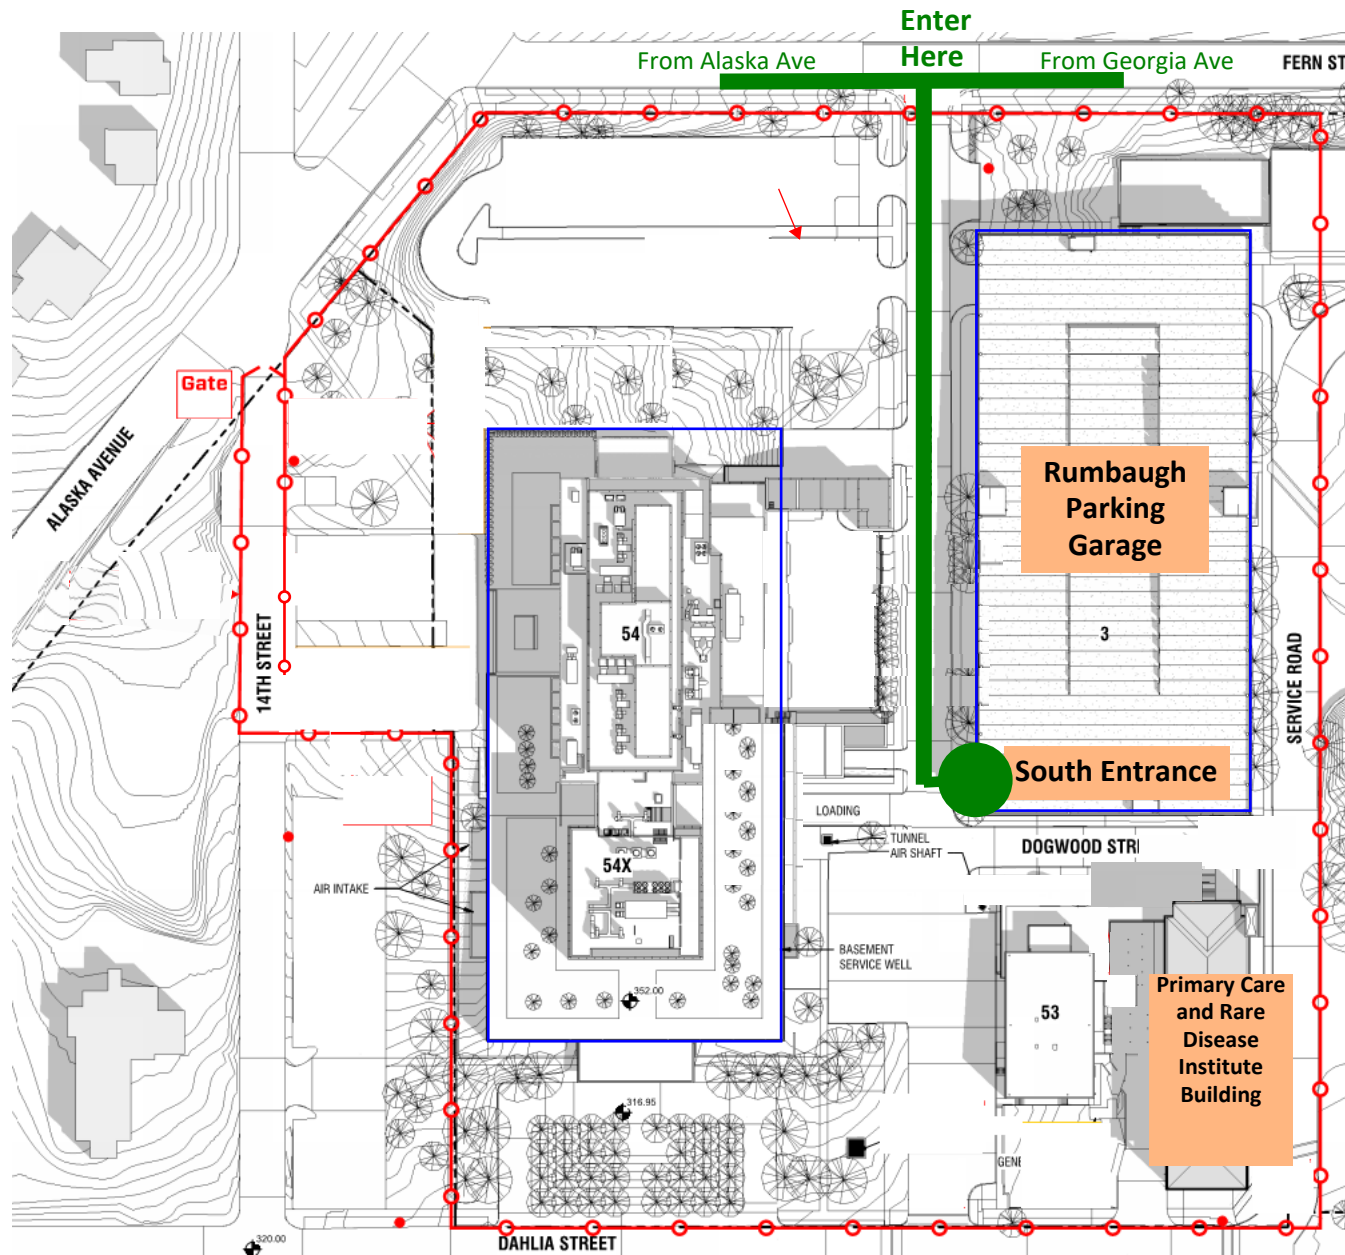

Children's National Shepherd Park
Parking Garage address: (CampusRumbaugh Parking) 7185 13th Place NW
Primary Care building address: 7125 13th Place NW,
Washington, DC 20012

Temporary Directions to Children's National Shepherd Park:

1. Using GPS, navigate to the corner of "Fern St and 13th Place NW, Washington, DC". This will bring you to the entrance gate without traveling through the Walter Reed Campus. Main Drive is not open to the public.
2. From Fern St. turn right / left to go south on 13th Place (only one direction available) and proceed to the South Entrance (far end) of the Rumbaugh Parking Garage. Park on level 2.
3. The clinic building is directly across from the South end of the parking garage.
4. For Vans taller than 7 feet please park along 13th Place. The curb is at pavement height next to the clinic.