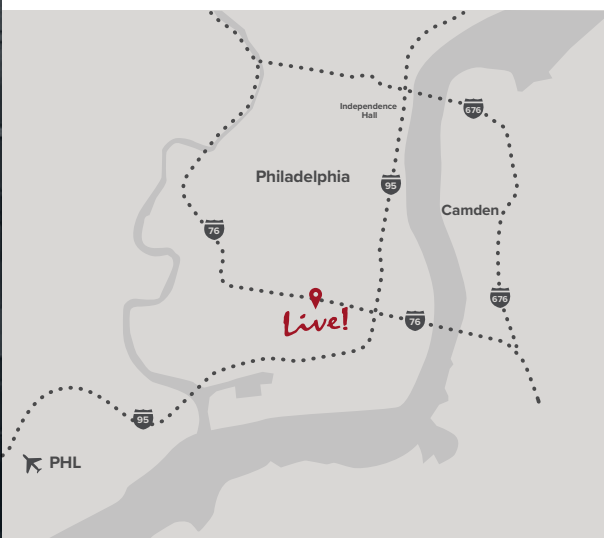

LOCATION & ACCESS:

Live! Casino & Hotel Philadelphia is conveniently located six miles from the Philadelphia International Airport, and located off I-76 and I-95, inside South Philadelphia's Stadium District. Guests can also walk from the NRG subway station.

THE LIVE! FAMILY LOCATIONS

CONTACT US

833.4PA.LIVE
 rfp@livech.com
 philadelphia.livecasinohotel.com

900 Packer Ave
 Philadelphia, PA 19148

10 Minutes from Philadelphia International Airport and Amtrak

10 minutes to City Center