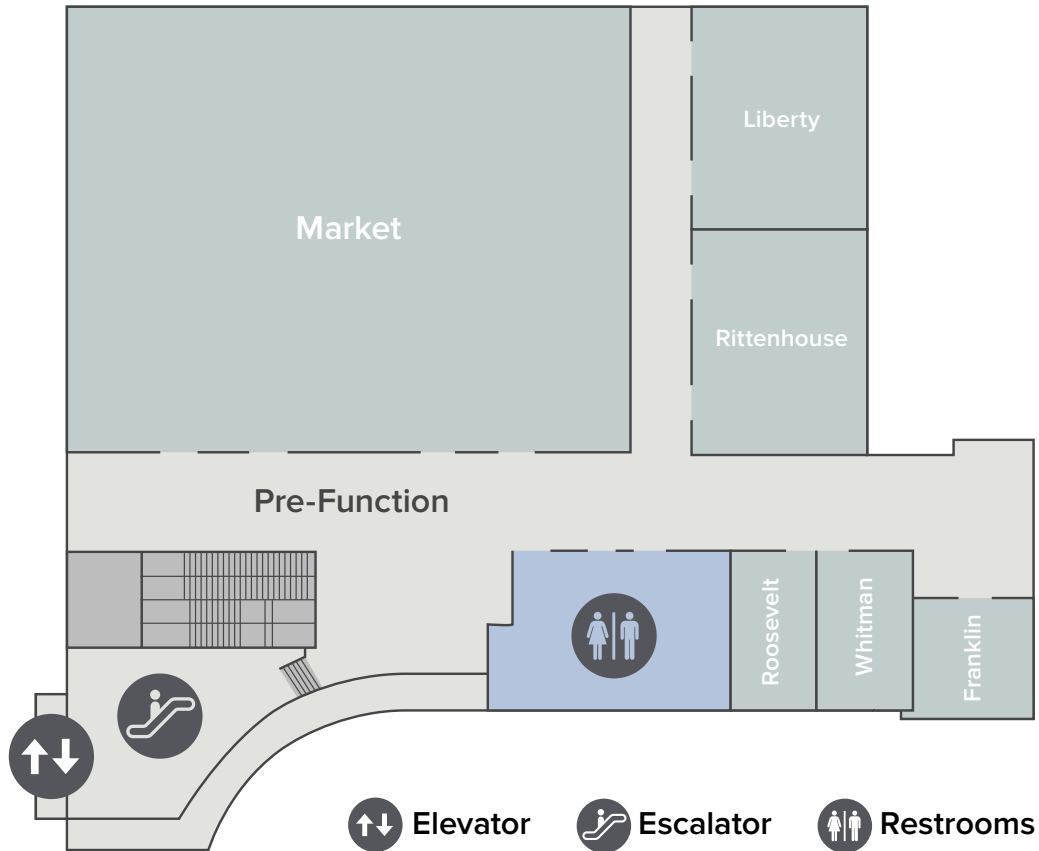

MEETING SPACE OVERVIEW

Live! Casino & Hotel Philadelphia boasts more than 15,000 square feet of customizable event space, including a large ballroom, two breakout rooms, expansive pre-function space and three executive boardrooms. Our spaces are equipped with a seating capacity of 1,000, a performance stage, as well as high-tech A/V and sound systems throughout.

2ND FLOOR

SPECIFICATIONS & CAPACITIES

Room	Dimensions	Ceiling Height	sq. ft	Theatre	Classroom	U-shape	Conference / Square	Rounds of 10	Reception
EVENT CENTER									
Market	113' X 92'	18'	10,473	1,000	440	250	250	800	1,000
MEETING ROOMS									
Liberty	46' X 36'	12'	1,682	140	60	34	34	100	140
Rittenhouse	46' X 36'	12'	1,682	140	60	34	34	100	140
BOARD ROOMS									
Roosevelt	17' X 31'	11"	560	*	*	*	12	*	*
Whitman	17' X 30'	11"	541	*	*	*	12	*	*
Franklin	23' X 24'	11"	615	*	*	*	12	*	*