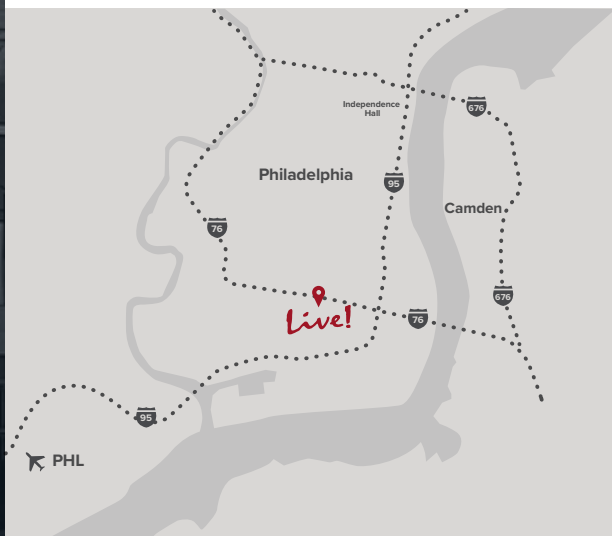

LOCATION & ACCESS:

Live! Casino & Hotel Philadelphia is conveniently located six miles from the Philadelphia International Airport, and located off I-76 and I-95, inside South Philadelphia's Stadium Entertainment District. Guests can also walk from the NRG subway station.

THE LIVE! FAMILY LOCATIONS

CONTACT US

833.4PA.LIVE
rfp@livech.com
philadelphia.livecasinohotel.com

900 Packer Ave
Philadelphia, PA 19148

10 Minutes from Philadelphia International Airport and Amtrak

10 minutes to City Center