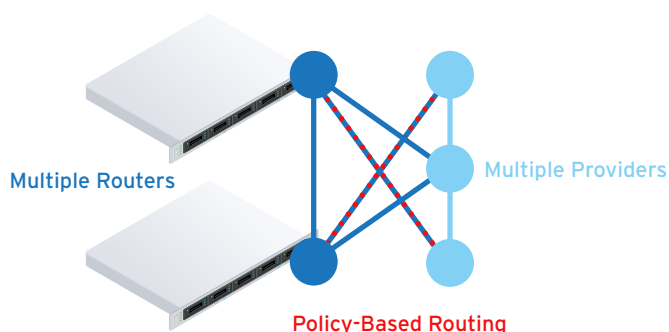

HERE ARE FIVE WAYS WE CAN HELP WITH NETWORK CONNECTIVITY:

1 DIRECT INTERNET ACCESS

Iron Mountain's Direct Internet Access offers high speed, high capacity, highly reliable, 100% SLA access to the Internet. This allows you to take advantage of multiple regional and global carriers in our ecosystem.

Our DIA product can be used for fully redundant connectivity. Each connection comes with two redundant connections. Cross Connects are built in and included in the price, offering intrinsic value for our customers.

[VIEW OUR VIDEO](#)

2 CLOUD ON-RAMP

Our Cloud On-Ramp product allows you to connect directly to the cloud provider of your choice and exchange traffic at no cost.

We offer several different ways to do this:

- > Physically connect to a provider in the same data center via Cross Connect
- > Leverage our Metro Wave product to reach a strategic interconnection point where your cloud provider has a router
- > SDN Solutions: We'll build an ethernet virtual private circuit between your cage and your cloud provider. This can be done via our Cloud On-Ramp product or via an SDN partner or Cloud Partner
- > Exchange traffic over the Internet (costs apply)

[VIEW OUR VIDEO](#)