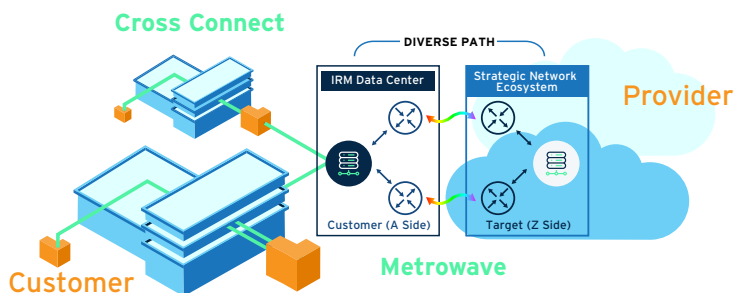

HERE ARE FIVE WAYS WE CAN HELP WITH NETWORK CONNECTIVITY:

1 DIRECT INTERNET ACCESS

Iron Mountain's Direct Internet Access offers high speed, high capacity, highly reliable, 100% SLA access to the Internet. This allows you to take advantage of multiple regional and global carriers in our ecosystem.

Our DIA product can be used for fully redundant connectivity. Each connection comes with two redundant connections. Cross Connects are built in and included in the price, offering intrinsic value for our customers.

[VIEW OUR VIDEO](#)

2 CLOUD ON-RAMP

Our Cloud On-Ramp product allows you to connect directly to the cloud provider of your choice and exchange traffic at no cost.

We offer several different ways to do this:

- > Physically connect to a provider in the same data center via Cross Connect
- > Leverage our Metro Wave product to reach a strategic interconnection point where your cloud provider has a router
- > SDN Solutions: We'll build an ethernet virtual private circuit between your cage and your cloud provider. This can be done via our Cloud On-Ramp product or via an SDN partner or Cloud Partner
- > Exchange traffic over the Internet (costs apply)

[VIEW OUR VIDEO](#)