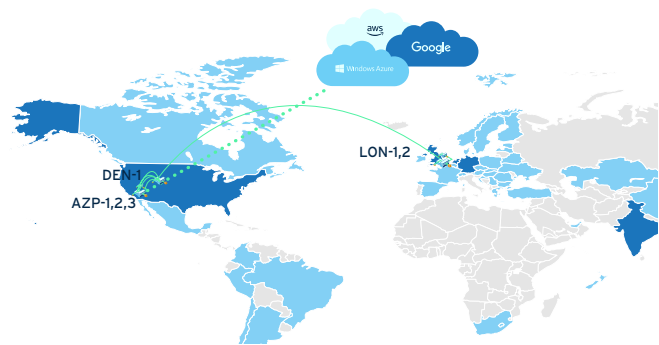

[VIEW OUR VIDEO](#)

3 CROSS CONNECTS & VIRTUAL CROSS-CONNECTS

At Iron Mountain Data Centers, we offer flexible network options to fit your needs.

CROSS CONNECTS

Our reliable, rapidly deployable campus-wide Cross Connects allow you to connect securely to our ecosystem or to carriers, partners and customers within Iron Mountain's Meet-Me-Rooms.

VIRTUAL CROSS CONNECTS

If you have data centers around the globe, our Virtual Cross Connect product allows you to interconnect your data centers, even if they're outside of the Iron Mountain family.

Virtual Cross-Connects use carrier ethernet solutions to take your traffic from the Meet-Me-Room in one data center to any other partner in any other data center.