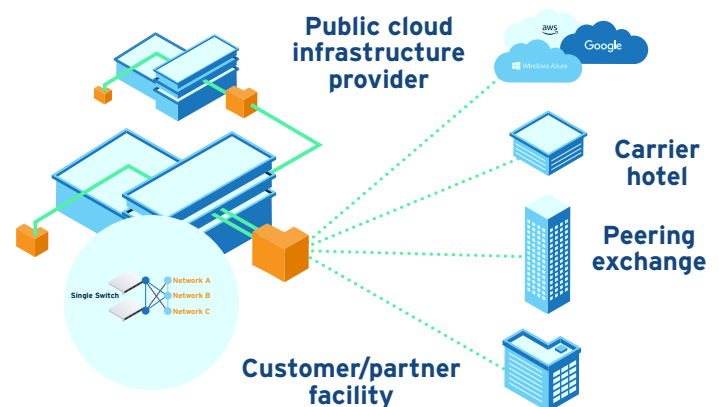

4 INTERNET EXCHANGES

At Iron Mountain Data Centers, we believe that Internet Exchange points are the backbone of the Internet.

We've partnered with top exchanges like the Amsterdam Internet Exchange, DE-CIX (German Internet Exchange), LINX (London Internet Exchange) and other regional exchanges.

You can take advantage of the carriers and networks in Iron Mountain Data Centers and then extend that reach to anyone who is a member of an Internet Exchange point in the region. This allows us to extend the connectivity reach of an Iron Mountain Cross Connect to all members of the Internet Exchange.