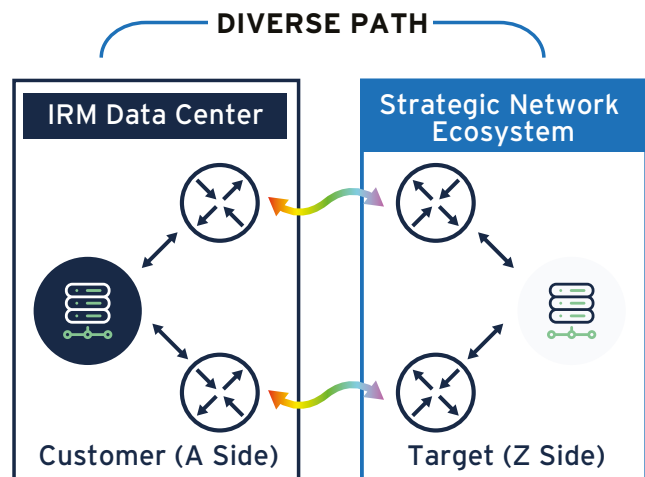

5 METRO WAVE

Iron Mountain's Metro Wave product allows you to take advantage of the ecosystem beyond the four walls of our data centers.

We provide an open data model for interconnection. Our dense wavelength-division multiplexing (DWDM) solutions provide low-cost fiber into other data centers that have strategic interconnection points. You can take your own dark fiber and build your own optical systems within our data centers. We have multiple dark fiber providers.

For those who don't have the optical expertise, who don't want the cost or who only need a couple of waves to strategic interconnection points, Metro Wave gives the ability to separate the compute and the network and tether back for that connectivity.

There are two types of Metro Wave:

- > An unprotected Metro Wave is a single wavelength from point A to point B running on a single optical system. This is a great solution when customers have other opportunities to fail over that go along a different system.
- > Our diverse Metro Wave product provides two different waves on two different systems on two different fiber paths. In our experience, most customers that want this type of solution want to control the redundancy and the failover themselves. We offer the flexibility to do that.

[VIEW OUR VIDEO](#)

NO MATTER WHAT YOUR CONNECTIVITY NEEDS ARE,
IRON MOUNTAIN DATA CENTERS IS HERE TO HELP.

[IRONMOUNTAIN.COM/DATACENTERS](https://www.ironmountain.com/datacenters)

ABOUT IRON MOUNTAIN

Iron Mountain Data Centers operates a global colocation platform that enables customers to build tailored, sustainable, carrier and cloud-neutral data solutions. As a proud part of Iron Mountain Inc., a world leader in the secure management of data and assets trusted by 95% of the Fortune 1000, we are uniquely positioned to protect, connect and activate high-value customer data. We lead the data center industry in highly regulated compliance, environmental sustainability, physical security and business continuity. We collaborate with our 1,200+ customers in order to build and support their long-term digital transformations within our 3.5M SF global footprint spanning 3 continents. For more information, visit www.ironmountain.com/data-centers.

© 2022 Iron Mountain Incorporated. All rights reserved. Iron Mountain and the design of the mountain are registered trademarks of Iron Mountain Incorporated in the U.S. and other countries. All other trademarks and registered trademarks are the property of their respective owners.