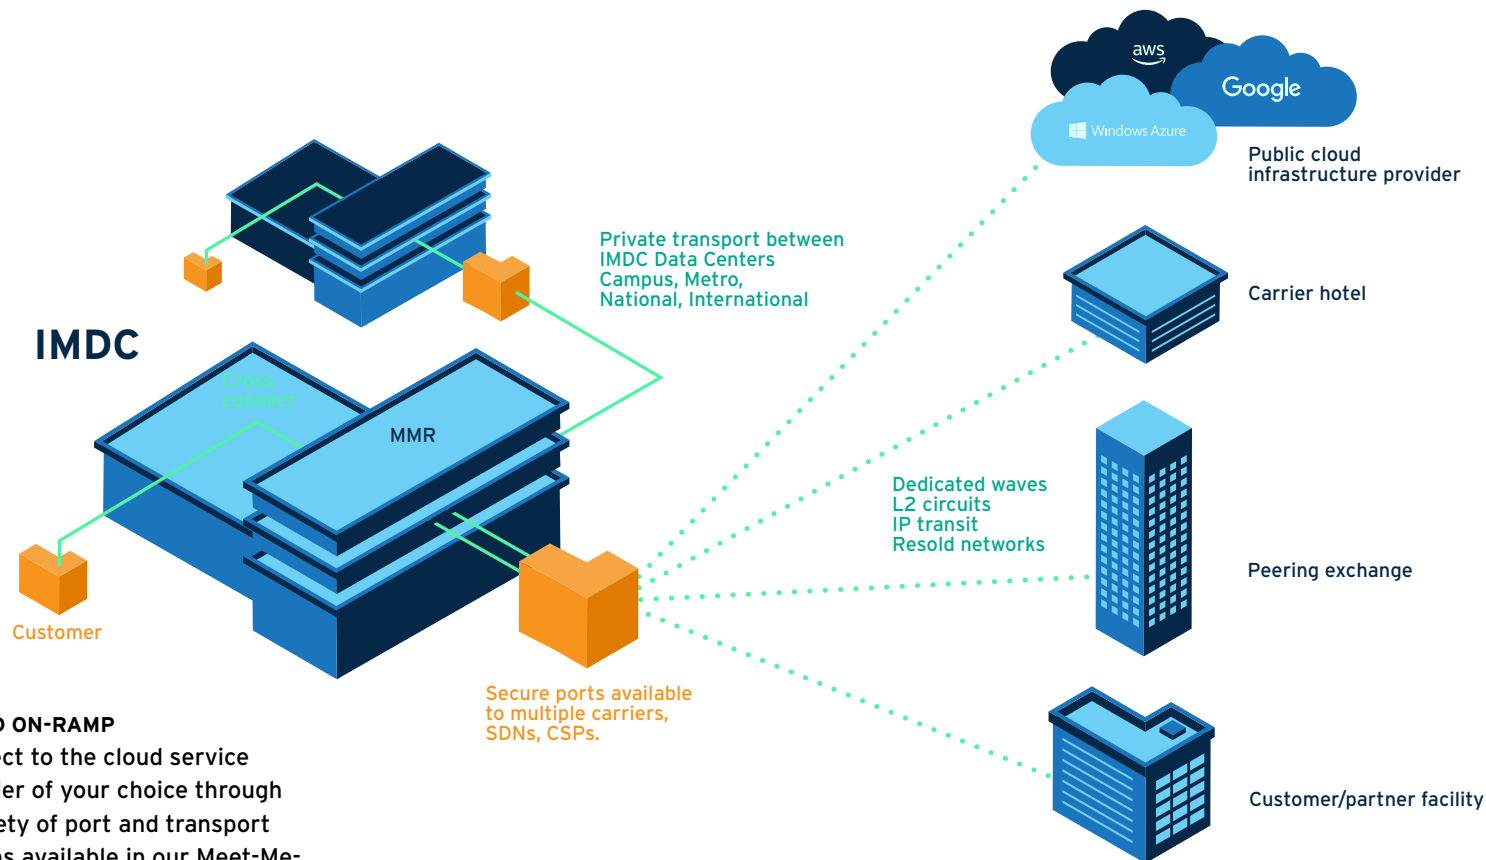

A woman with dark hair, wearing a dark blue top, is looking intently at a laptop screen. In the foreground, a network switch with numerous yellow and blue cables is visible. The image is split diagonally, with the woman and network switch on the left and a white background on the right.

# ACCESS THE CARRIERS, CLOUDS, & IT SERVICES YOU NEED TO THRIVE IN A MULTI-CLOUD WORLD

Connect to your customers, partners, providers and data centers physically or virtually with Iron Mountain's secure, high-availability network services.

**CLOUD ON-RAMP**

Connect to the cloud service provider of your choice through a variety of port and transport options available in our Meet-Me-Rooms. Based on your availability, budget and scale requirements, Iron Mountain provides multiple on-ramps to the cloud. You can direct connect\*, contract with one of our SDN partners, secure a dedicated wave or access dark fiber to a regional inter-connection point.

**CROSS CONNECT**

Reliable, rapidly deployable campus wide cross connects. Connect securely to an ecosystem of carriers, partners and customers within Iron Mountain's owned and operated Meet-Me-Rooms.

**IP TRANSIT**