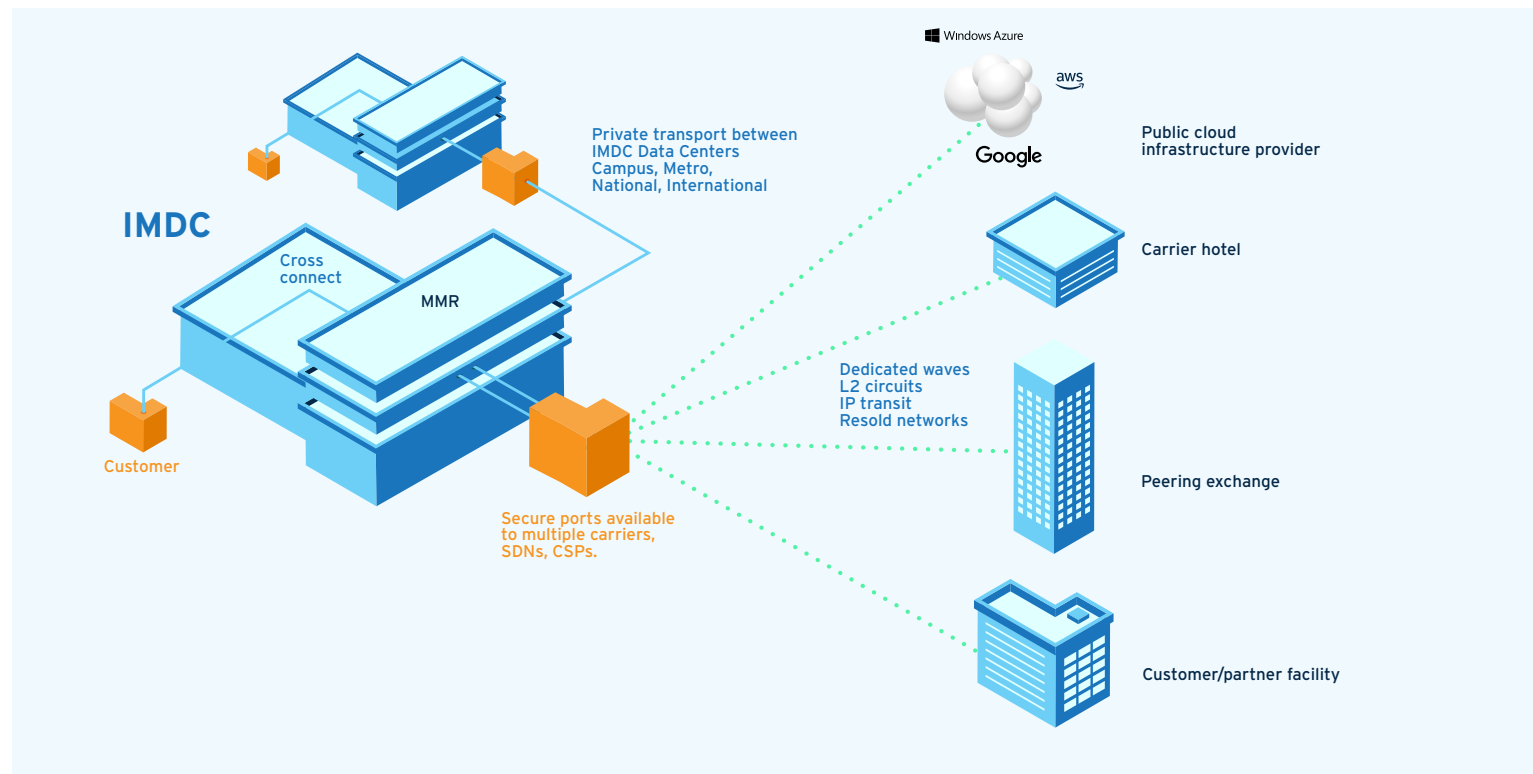

## IP Transit

Iron Mountain partners with strategic local, national and global network carriers to provide blended and dedicated IP transit services to our clients that require choice, resiliency and high-availability.

## Metro Wave

Dedicated, diverse and fully-tested optical 10 and 100Gbps waves allow you to rapidly scale your connectivity to strategic regional interconnection points for as low as \$350 per month.

## Peering

Reach major strategic internet peering exchange points from a dedicated port within our Meet-Me-Rooms, via our Metro Wave and private transport services, or through one of our SDN partners.

## Private Network Transport

Rapidly deployable point-to-point L2 connectivity is available between our data centers, carrier hotels, peering exchanges, and other data centers leveraging Iron Mountain's network backbone.