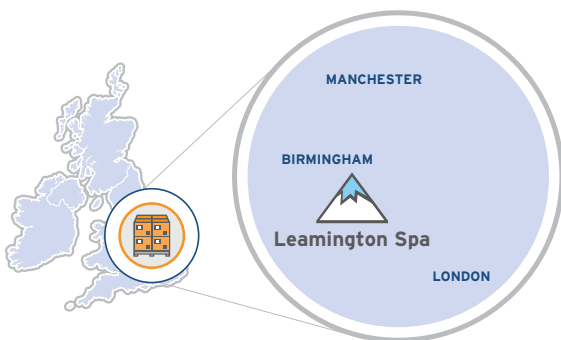

## Facility snapshot - Leamington Spa

# Iron Mountain Warehousing & Logistics

Iron Mountain's Leamington Spa facility is strategically located in the "golden logistics triangle", adjacent to the A46 and providing easy access to the Midlands market. Other facility features include:

- > Strategically situated between the M40 and Warwick Bypass
- > Proximity to the Coventry Airport (15km) Birmingham Airport (40km) and East Midlands Airport (80 km)
- > Located within 140km of the Avonmouth Dock and 240km of the Port of London, the Port of Grimsby, and the Port of Liverpool
- > Wide and very narrow aisle (VNA) racking
- > Facility powered by our cloud-based warehouse management system (WMS)