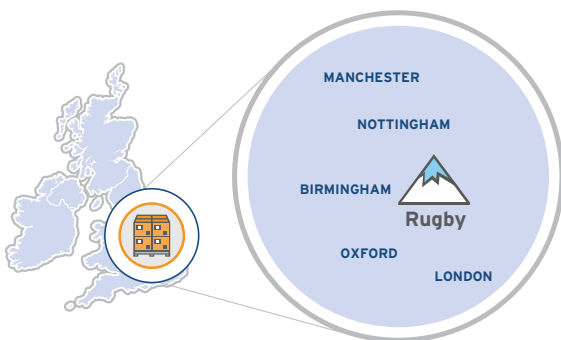

© 2023 Iron Mountain, Incorporated and/or its affiliates ("Iron Mountain"). All rights reserved. Information herein is proprietary and confidential to Iron Mountain and/or its licensors, does not represent or imply an invitation or offer, and may not be used for competitive analysis or building a competitive product or otherwise reproduced without Iron Mountain's written permission. Iron Mountain does not provide a commitment to any regional or future availability and does not represent an affiliation with or endorsement by any other party. Iron Mountain shall not be liable for any direct, indirect, consequential, punitive, special, or incidental damages arising out of the use or inability to use the information, which is subject to change, provided AS-IS with no representations or warranties with respect to the accuracy or completeness of the information provided or fitness for a particular purpose. "Iron Mountain" is a registered trademark of Iron Mountain in the United States and other countries, and Iron Mountain, the Iron Mountain logo, and combinations thereof, and other marks marked by ® or TM are trademarks of Iron Mountain. All other trademarks may be trademarks of their respective owners...