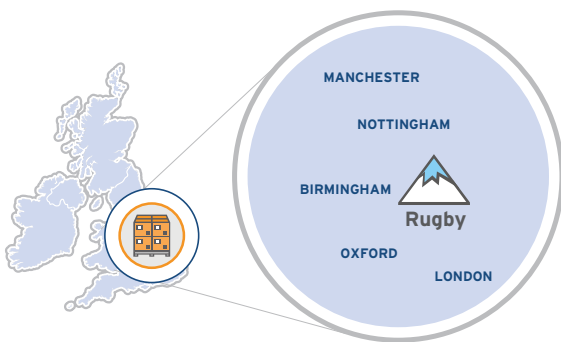

© 2023 Iron Mountain, Incorporated and/or its affiliates ("Iron Mountain"). All rights reserved. Information herein is proprietary and confidential to Iron Mountain and/or its licensors, does not represent or imply an invitation or offer, and may not be used for competitive analysis or building a competitive product or otherwise reproduced without Iron Mountain's written permission. Iron Mountain does not provide a commitment to any regional or future availability and does not represent an affiliation with or endorsement by any other party. Iron Mountain shall not be liable for any direct, indirect, consequential, punitive, special, or incidental damages arising out of the use or inability to use the information, which is subject to change, provided AS-IS with no representations or warranties with respect to the accuracy or completeness of the information provided or fitness for a particular purpose. "Iron Mountain" is a registered trademark of Iron Mountain in the United States and other countries, and Iron Mountain, the Iron Mountain logo, and combinations thereof, and other marks marked by ® or TM are trademarks of Iron Mountain. All other trademarks may be trademarks of their respective owners...