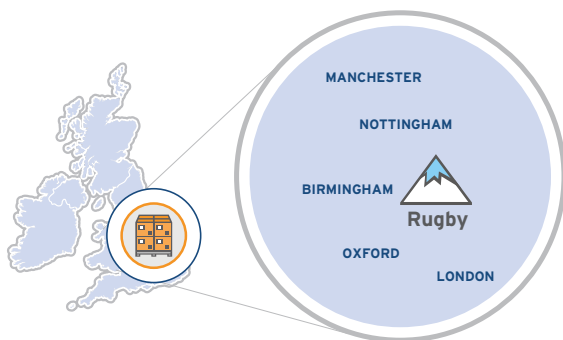

© 2023 Iron Mountain, Incorporated and/or its affiliates ("Iron Mountain"). All rights reserved. Information herein is proprietary and confidential to Iron Mountain and/or its licensors, does not represent or imply an invitation or offer, and may not be used for competitive analysis or building a competitive product or otherwise reproduced without Iron Mountain's written permission. Iron Mountain does not provide a commitment to any regional or future availability and does not represent an affiliation with or endorsement by any other party. Iron Mountain shall not be liable for any direct, indirect, consequential, punitive, special, or incidental damages arising out of the use or inability to use the information, which is subject to change, provided AS-IS with no representations or warranties with respect to the accuracy or completeness of the information provided or fitness for a particular purpose. "Iron Mountain" is a registered trademark of Iron Mountain in the United States and other countries, and Iron Mountain, the Iron Mountain logo, and combinations thereof, and other marks marked by ® or TM are trademarks of Iron Mountain. All other trademarks may be trademarks of their respective owners...