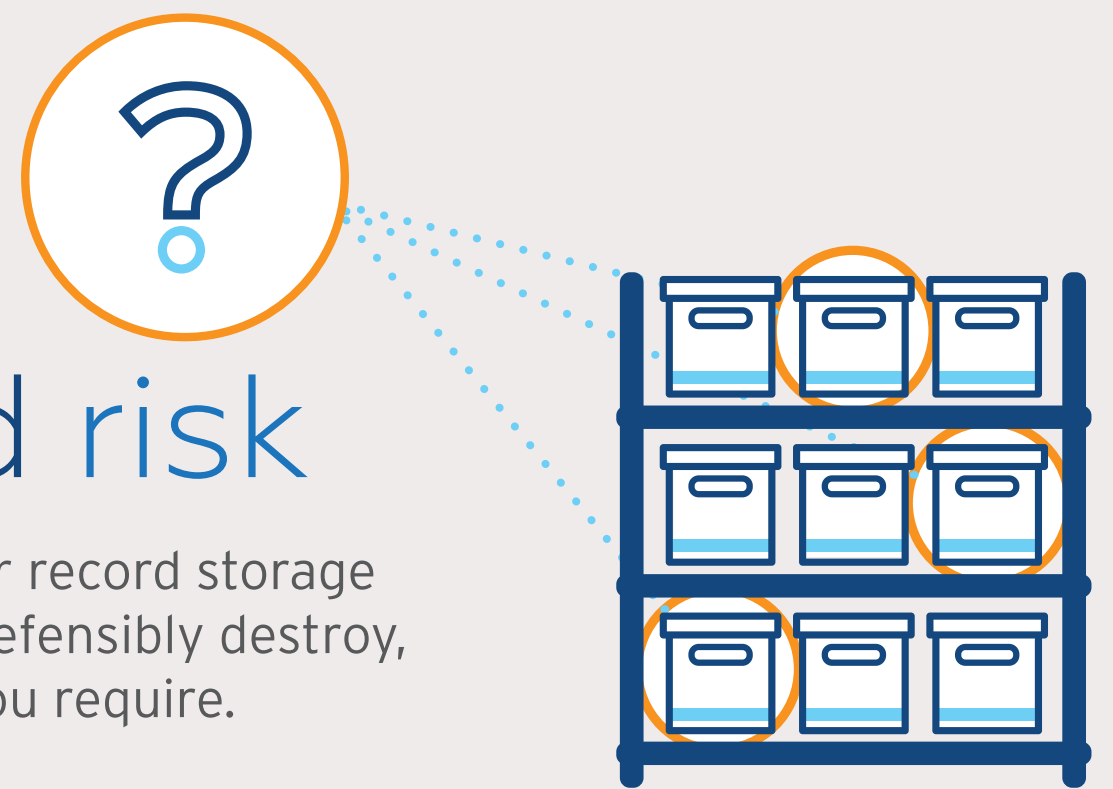

Records that should be **digitised**?

Discarded **desk contents** from ten years ago?

Old **IT assets** that should be securely and sustainably disposed?

A bunch of **junk** that should never have gone into storage in the first place?

## Storing boxes with unknown content increases your cost and risk

Iron Mountain Smart Reveal makes it easy to discover what's in your record storage boxes so you can make informed decisions on what to do - retain, defensibly destroy, update metadata, assign ownership, digitise records, or whatever you require.

## How Smart Reveal works

We work with you to identify boxes with little to no descriptive data and unknown contents

The Smart Reveal solution takes pictures of each box, including an aerial view of the contents to help determine what's inside.