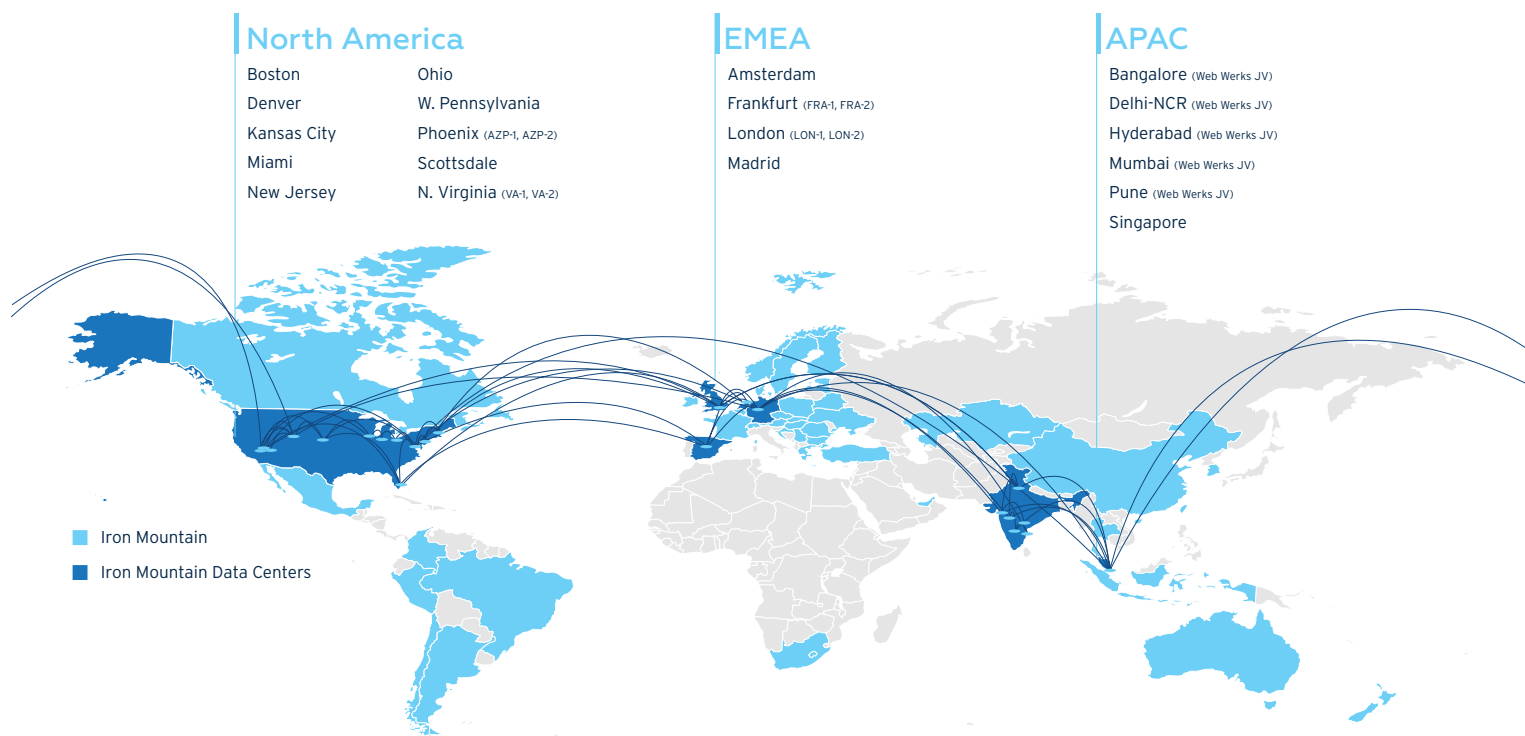

### ▲ Iron Mountain cloud on-ramp port options

- Microsoft Express Route partner
- Amazon Direct Connect partner
- Cloud on-ramp ports available in a growing number of markets

▲ Iron Mountain partners with multiple Software Defined Network (SDN) providers, as well as carriers, to provide rapidly deployable, cost effective access to hundreds of paths to cloud on-ramps and to all major cloud providers

▲ For customers looking for greater control and scalability, Iron Mountain Metro Wave provides cost effective, highly scalable connectivity to strategic interconnection points where you can directly cross connect to the cloud provider of your choice

▲ Maximum scale can be achieved by leveraging multiple providers, with multiple diverse routes for dark fiber solutions

# Why Choose Iron Mountain?

With a trusted reputation that goes back to 1951, Iron Mountain is a colocation partner you can count on.

- ▲ Trusted by 225,000 organizations, including 95 percent of the Fortune 1000
- ▲ Comprehensive compliance program meeting FedRAMP criteria
- ▲ Data center interconnection with Metro Wave Services
- ▲ Highly secure facilities with Federal-grade security
- ▲ Global data center platform with 25+ facilities on three continents
- ▲ Meet sustainability goals with Iron Mountain's Green Power Pass