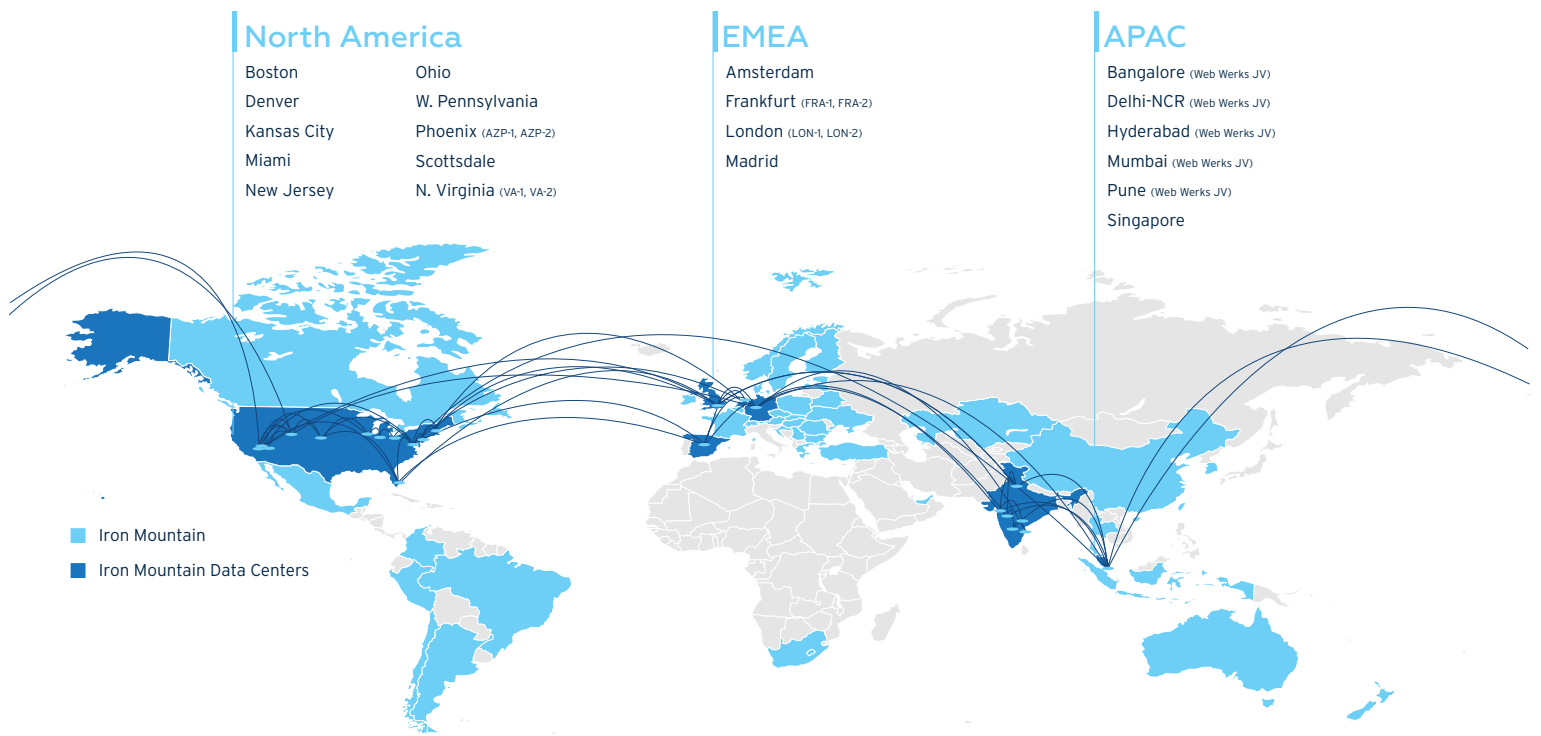

Cross Connects

Cross connect to hundreds of carriers,
Clouds and it services providers

As the building blocks of connectivity, cross connects provide critical paths to your workloads and applications. Our reliable, rapidly deployable campus-wide cross connects allow you to access an ecosystem of networks.

Why choose Iron Mountain cross connects?

With Iron Mountain cross connects, you can connect securely to an ecosystem of carriers, partners and customers within Iron Mountain's owned and operated Meet-Me-Rooms.

- ▲ Carrier neutral ecosystem
- ▲ Access Epsilon, IX Reach, Megaport, PacketFabric and multiple SDN providers
- ▲ Connect to Internet exchanges like AMS-IX, Any2, DE- CIX, EQIX, LINX, NL-IX
- ▲ Flexible terms and discount bundle options allow you to scale with confidence
- ▲ Low friction provisioning via our self-service portal
- ▲ Provisioning and uptime

Why Choose Iron Mountain?

With a trusted reputation that goes back to 1951, Iron Mountain is a colocation partner you can count on.

- ▲ Trusted by 225,000 organizations, including 95 percent of the Fortune 1000
- ▲ Comprehensive compliance program meeting FedRAMP criteria
- ▲ Data center interconnection with Metro Wave services
- ▲ Highly secure facilities with Federal-grade security
- ▲ Global data center platform with 25+ facilities on three continents
- ▲ Meet sustainability goals with Iron Mountain's Green Power Pass