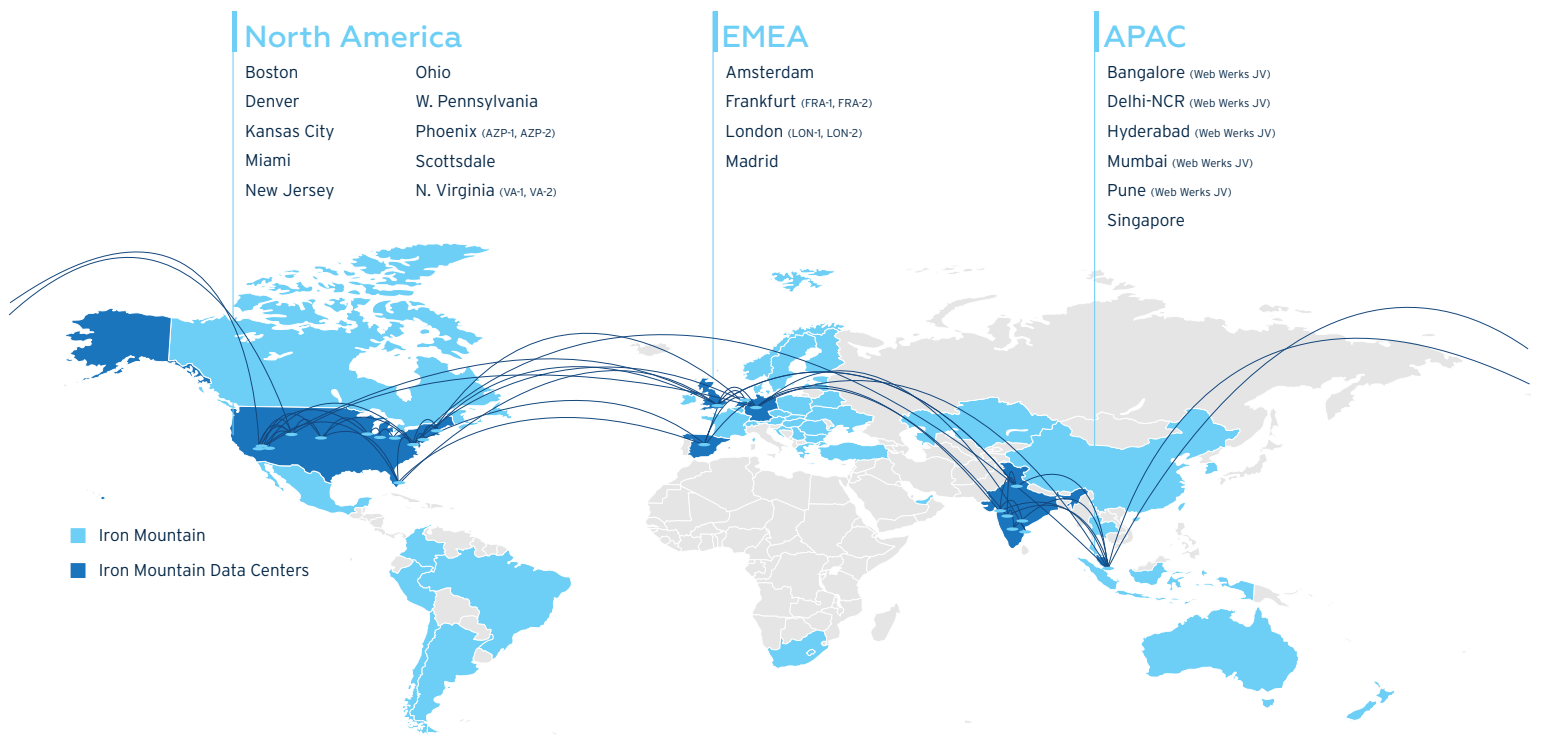

# Direct internet access & IP transit

Consistent, high-speed internet connection

Iron Mountain's Direct Internet Access provides fast, reliable and affordable internet connection you can count on. We also partner with strategic local, national and global network carriers to provide resilient direct IP transit services to our clients who require choice, resiliency and high availability.

## Iron Mountain Direct Internet Access benefits

**With diverse, multi-homed connectivity from Iron Mountain, you can ensure optimal traffic routing while mitigating congestion.**

### Iron Mountain DIA & IP Transit benefits

- ▲ Multi-homed bandwidth through one trusted provider on one invoice
- ▲ Flexible assignments of unique publicly routable IP addresses (IPV4 and IPV6)
- ▲ Flexible redundancy via BGP or HSRP/VRRP
- ▲ With multiple bandwidth commitment options, you can size and scale to meet your needs
- ▲ 24/7 NOC support
- ▲ 100 percent uptime SLA with redundant ports
- ▲ Ability to cross connect to a provider for direct IP Transit

# Why Choose Iron Mountain?

With a trusted reputation that goes back to 1951, Iron Mountain is a colocation partner you can count on.

- ▲ Trusted by 225,000 organizations, including 95 percent of the Fortune 1000
- ▲ Comprehensive compliance program meeting FedRAMP criteria
- ▲ Data center interconnection with Metro Wave Services
- ▲ Highly secure facilities with Federal-grade security
- ▲ Global data center platform with 25+ facilities on three continents
- ▲ Meet sustainability goals with Iron Mountain's Green Power Pass