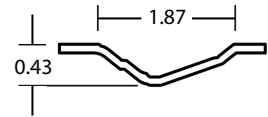

Coventry® Smooth
Smooth | 7'0"
Patented INP Sticking