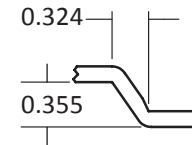

Interior Door Facings (Consolidated)

Dimensional Specifications (Imperial)

Moulded Interior Door Facings

Madison® Smooth
Smooth | 6'8"
Craftsman Sticking

Madison® Smooth | Smooth | 6'8"

Moulded Door Design (Door Facing) Sizes. Overall length and width dimensions +/- 1/16".