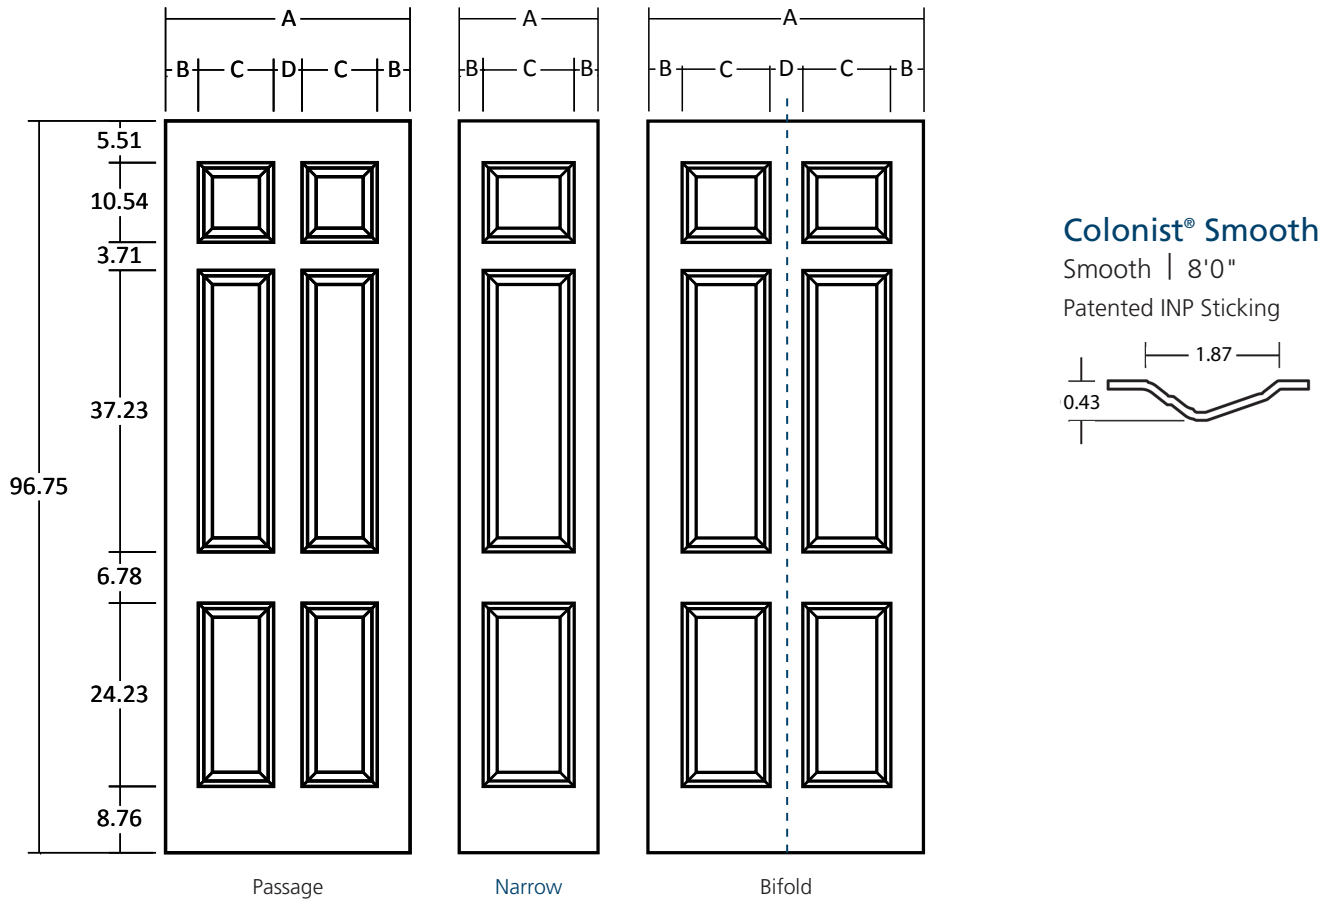

Colonist® Smooth | Smooth | 8'0"

Moulded Door Design (Door Facing) Sizes. Overall length and width dimensions +/- 1/16".

Nominal	A	B	C	D
36	36.375	4.345	11.956	3.775
34	34.375	5.345	9.956	3.775
32	32.375	4.345	9.956	3.775
30	30.375	4.345	8.956	3.775
28	28.375	4.345	7.956	3.775
26	26.375	5.345	5.956	3.775
24	24.375	4.345	5.956	3.775
22	22.375	3.345	5.956	3.775
20	20.375	4.208	11.960	--
18	18.375	3.208	11.960	--
15	15.375	4.148	7.080	--
14	14.375	3.648	7.080	--
12	12.375	2.648	7.080	--
16U	16.375	4.648	7.080	--
18/18 B	36.375	4.345	11.956	3.775
16/16 B	32.375	4.345	9.956	3.775
15/15 B	30.375	4.345	8.956	3.775
14/14 B	28.375	4.345	7.956	3.775
12/12 B	24.375	4.345	5.956	3.775

Please Note: These images are for illustration purposes only and are not made to scale.
Dimensions may vary by design or manufacturing facility, please contact JELD-WEN for dimensional clarifications.