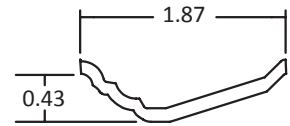

Camden® Textured
Oak Woodgrain | 6'8"
Cove & Bead Sticking