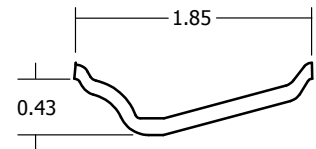

Provincial® Textured
Pine Woodgrain | 7'0"
Ovolo Sticking