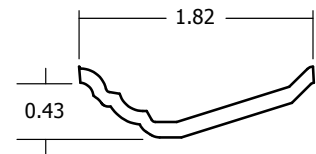

Princeton Smooth
Smooth | 6'8"
Modified Cove & Bead Sticking