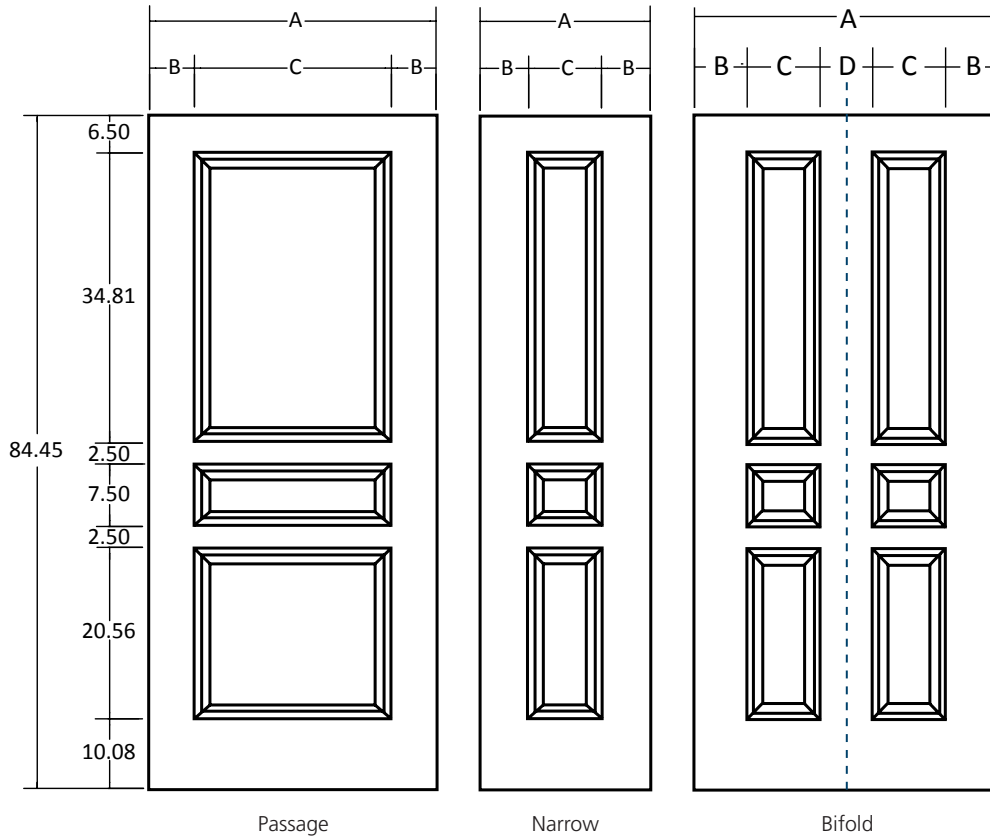

Avalon® Textured
Oak Wood Grain | 7'0"
Modified Cove & Bead Sticking

Avalon® Textured | Oak Wood Grain | 7'0"

Moulded Door Design (Door Facing) Sizes. Overall length and width dimensions +/- 1/16".

Nominal	A	B	C	D
36	36.378	4.376	27.625	--
34	34.370	5.373	23.625	--
32	32.362	4.369	23.625	--
30	30.394	4.384	21.625	--
28	28.386	4.380	19.625	--
26	26.378	3.376	19.625	--
24	24.370	4.373	15.625	--
22	22.362	3.369	15.625	--
20	20.394	5.827	8.740	--
18	18.386	4.823	8.740	--
16	16.378	4.350	7.677	--
15	15.394	3.858	7.677	--
14	14.370	3.347	7.677	--
12	12.362	3.091	6.181	--
18/18 B	36.378	6.301	8.740	6.296
16/16 B	32.362	4.293	8.740	6.296
15/15 B	30.394	4.931	7.677	5.178
14/14 B	28.386	3.927	7.677	5.178
12/12 B	24.370	3.935	6.181	4.138

Please Note: These images are for illustration purposes only and are not made to scale.
Dimensions may vary by design or manufacturing facility, please contact JELD-WEN for dimensional clarifications.