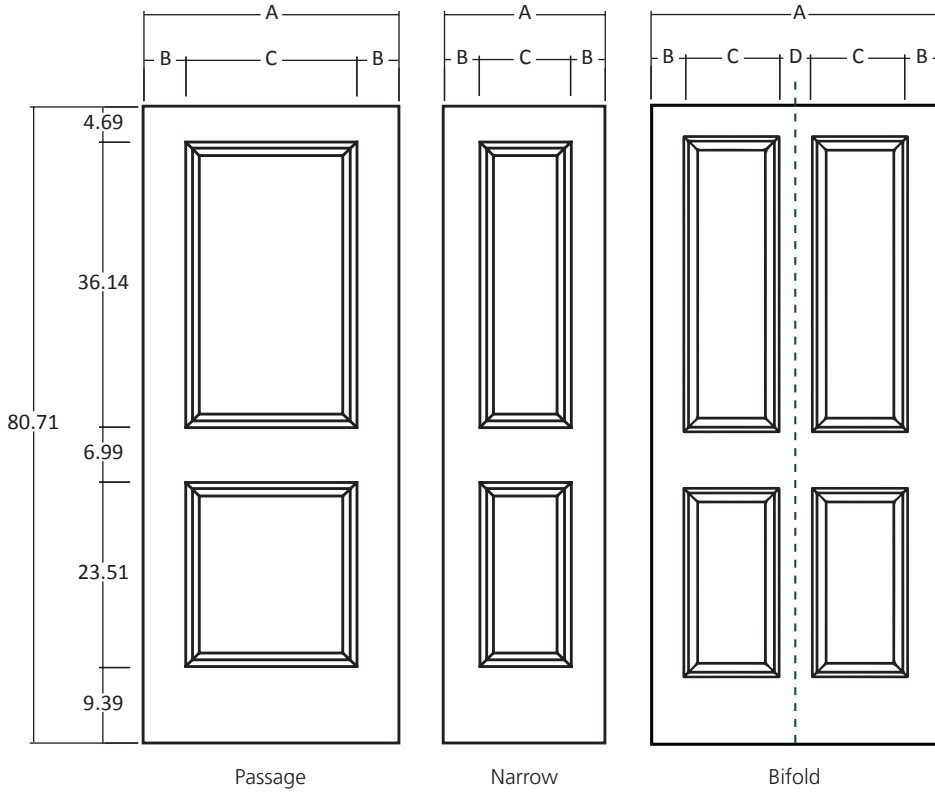

Cambridge Smooth

Smooth | 6'8"

Ovolo Sticking

Cambridge Smooth | Smooth | 6'8"

Moulded Door Design (Door Facing) Sizes. Overall length and width dimensions +/- 1/16".

Nominal	A	B	C	D
36	36.378	6.345	23.688	--
34	34.370	5.341	23.688	--
32	32.362	5.337	21.688	--
30	30.394	5.353	19.688	--
28	28.386	5.349	17.688	--
26	26.378	4.345	17.688	--
24	24.370	5.341	13.688	--
22	22.362	4.337	13.688	--
20	20.394	4.410	11.574	--
18	18.386	3.406	11.574	--
16	16.378	3.402	9.574	--
15	15.394	3.410	8.574	--
14	14.370	3.398	7.574	--
12	12.362	3.394	5.574	--
18/18 B	36.378	4.434	11.574	4.363
16/16 B	32.362	4.426	9.574	4.363
15/15 B	30.394	4.441	8.574	4.363
14/14 B	28.386	4.438	7.574	4.363
12/12 B	24.370	4.430	5.574	4.363

Please Note: These images are for illustration purposes only and are not made to scale.
Dimensions may vary by design or manufacturing facility, please contact JELD-WEN for dimensional clarifications.