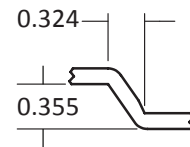

Madison® Smooth

Smooth | 8'0"
Craftsman Sticking

Madison® Smooth | Smooth | 8'0"

Moulded Door Design (Door Facing) Sizes. Overall length and width dimensions +/- 1/16".

Nominal	A	B	C	D
36	36.378	4.939	26.500	--
34	34.370	5.939	22.500	--
32	32.362	4.931	22.500	--
30	30.394	4.947	20.500	--
28	28.386	4.943	18.500	--
26	26.378	5.439	15.500	--
24	24.370	4.435	15.500	--
22	22.362	5.431	11.500	--
20	20.394	4.447	11.500	--
18	18.386	5.286	7.813	--
16	16.378	4.283	7.813	--

Please Note: These images are for illustration purposes only and are not made to scale.
Dimensions may vary by design or manufacturing facility, please contact JELD-WEN for dimensional clarifications.