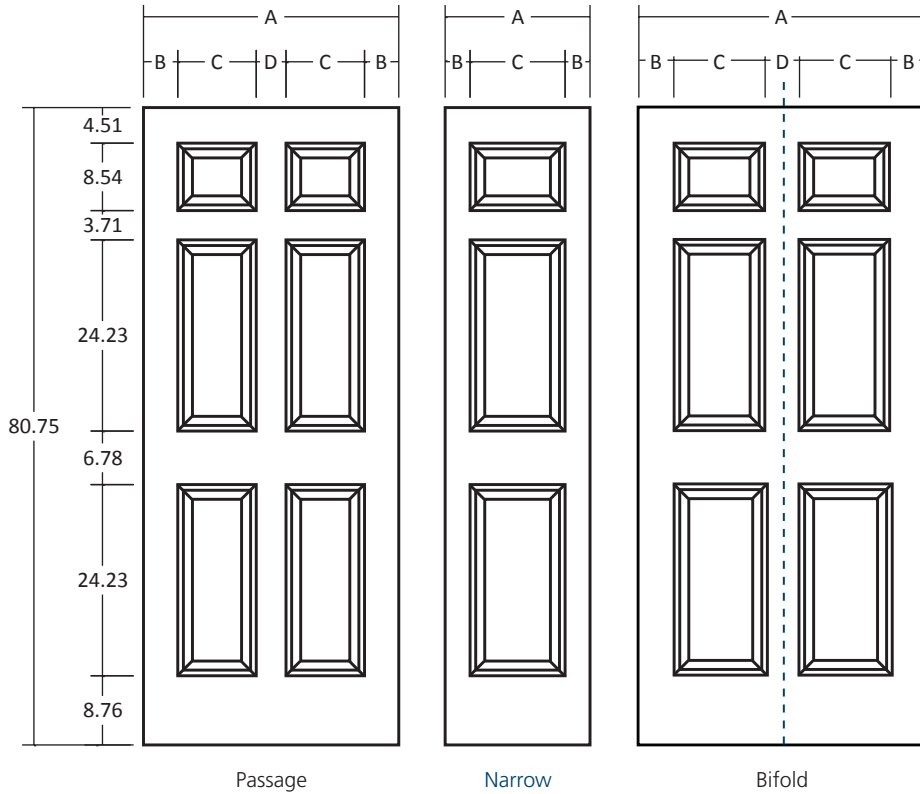

Colonist® Smooth
Smooth | 6'8"
Patented INP Sticking

Colonist® Smooth | Smooth | 6'8"

Moulded Door Design (Door Facing) Sizes. Overall length and width dimensions +/- 1/16".

Nominal	A	B	C	D
36	36.375	4.345	11.956	3.775
34	34.375	5.345	9.956	3.775
32	32.375	4.345	9.956	3.775
30	30.375	4.345	8.956	3.775
28	28.375	4.345	7.956	3.775
26	26.375	5.345	5.956	3.775
24	24.375	4.345	5.956	3.775
22	22.375	3.345	5.956	3.775
20	20.375	4.208	11.960	--
18	18.375	3.208	11.960	--
16	16.375	4.688	7.000	--
15	15.375	4.188	7.000	--
14	14.375	3.688	7.000	--
12	12.375	2.688	7.000	--
18/18 B	36.375	4.345	11.956	3.775
16/16 B	32.375	4.345	9.956	3.775
15/15 B	30.375	4.345	8.956	3.775
14/14 B	28.375	4.345	7.956	3.775
12/12 B	24.375	4.345	5.956	3.775

Please Note: These images are for illustration purposes only and are not made to scale.
Dimensions may vary by design or manufacturing facility, please contact JELD-WEN for dimensional clarifications.