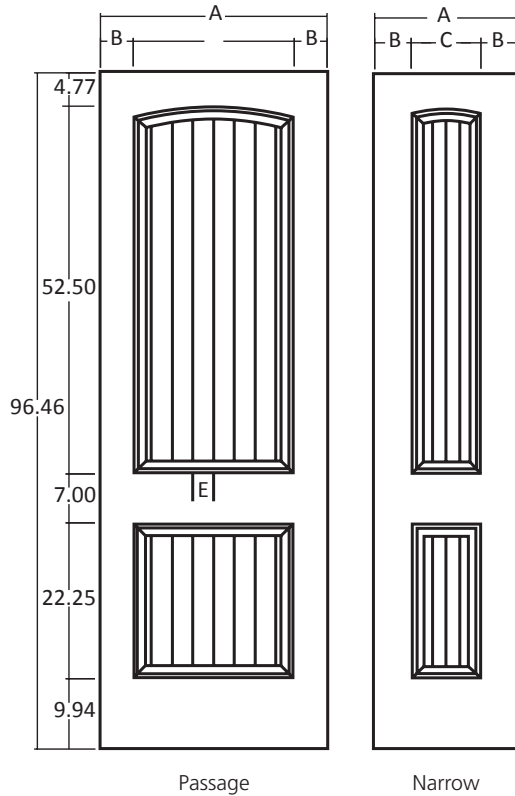

Santa Fe Smooth

Smooth | 8'0"

Ovolo Sticking

Santa Fe Smooth | Smooth | 8'0"

Moulded Door Design (Door Facing) Sizes. Overall length and width dimensions +/- 1/16".

Nominal	A	B	C	D	E	Number of Planks
36	36.378	6.189	24.000	--	2.75	8
34	34.370	5.185	24.000	--	2.75	8
32	32.362	4.681	23.000	--	2.75	8
30	30.394	4.697	21.000	--	2.75	6
28	28.386	5.193	18.000	--	2.75	6
26	26.378	4.189	18.000	--	2.75	6
24	24.370	5.185	14.000	--	2.75	4
22	22.362	4.181	14.000	--	2.75	4
20	20.394	5.197	10.000	--	1.75	4
18	18.386	4.193	10.000	--	1.75	4
16	16.378	4.689	7.000	--	1.53	2
15	15.394	4.197	7.000	--	1.53	2
14	14.370	3.685	7.000	--	1.53	2
12	12.362	2.681	7.000	--	1.53	2

Please Note: These images are for illustration purposes only and are not made to scale.
Dimensions may vary by design or manufacturing facility, please contact JELD-WEN for dimensional clarifications.