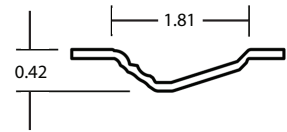

Colonist® Textured
Pine Woodgrain | 8'0"
Modified Cove & Bead Sticking