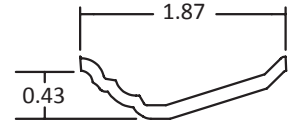

Camden® Textured
Oak Woodgrain | 7'0"
Cove & Bead Sticking