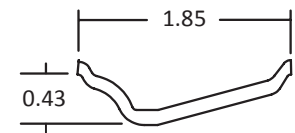

Cambridge Smooth

Smooth | 7'0"

Ovolo Sticking