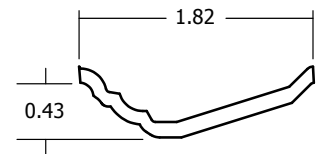

Princeton Smooth
Smooth | 8'0"
Modified Cove & Bead

Princeton Smooth | Smooth | 8'0"

Moulded Door Design (Door Facing) Sizes. Overall length and width dimensions +/- 1/16".

Nominal	A	B	C	D
36	36.378	5.718	25.064	--
34	34.370	4.718	25.064	--
32	32.362	4.812	22.876	--
30	30.394	5.374	19.753	--
28	28.386	5.162	18.176	--
26	26.378	4.162	18.176	--
24	24.370	4.750	15.001	--
22	22.362	3.750	15.001	--
20	20.394	5.468	9.564	--
18	18.386	4.468	9.564	--
16	16.378	4.718	7.064	--
15	15.394	4.218	7.064	--
14	14.370	3.718	7.064	--
12	12.362	2.718	7.064	--

Please Note: These images are for illustration purposes only and are not made to scale.
Dimensions may vary by design or manufacturing facility, please contact JELD-WEN for dimensional clarifications.