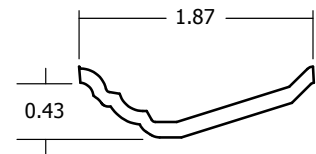

Rockport® Smooth
Smooth | 8'0"
Modified Cove & Bead