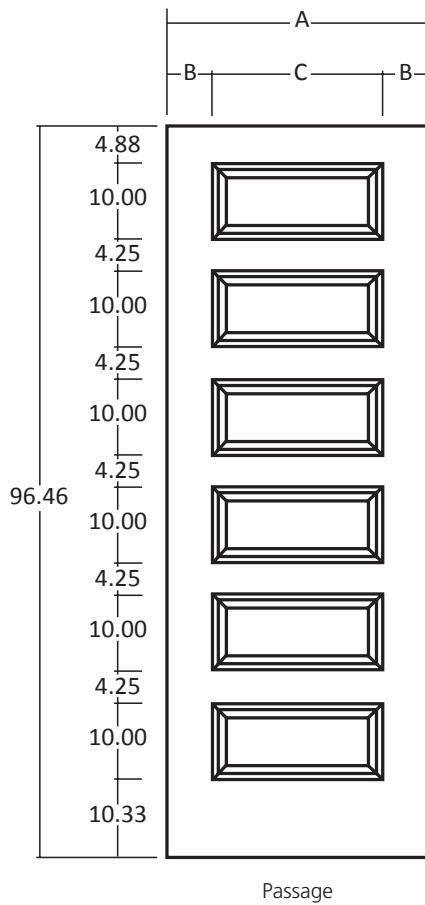

Rockport® Smooth | Smooth | 8'0"

Moulded Door Design (Door Facing) Sizes. Overall length and width dimensions +/- 1/16".

Nominal	A	B	C	D
36	36.378	5.314	25.750	--
34	34.370	5.935	22.500	--
32	32.362	4.931	22.500	--
30	30.394	4.947	20.500	--
28	28.386	4.943	18.500	--
26	26.378	5.939	14.500	--
24	24.370	4.935	14.500	--
22	22.362	3.931	14.500	--
20	20.394	5.947	8.500	--
18	18.386	4.943	8.500	--

Please Note: These images are for illustration purposes only and are not made to scale.
Dimensions may vary by design or manufacturing facility, please contact JELD-WEN for dimensional clarifications.