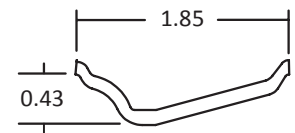

Cambridge Smooth

Smooth | 6'8"

Ovolo Sticking

Cambridge Smooth | Smooth | 6'8"

Moulded Door Design (Door Facing) Sizes. Overall length and width dimensions +/- 1/16".

Nominal	A	B	C	D
36	36.378	6.345	23.688	--
34	34.370	5.341	23.688	--
32	32.362	5.337	21.688	--
30	30.394	5.353	19.688	--
28	28.386	5.349	17.688	--
26	26.378	4.345	17.688	--
24	24.370	5.341	13.688	--
22	22.362	4.337	13.688	--
20	20.394	4.410	11.574	--
18	18.386	3.406	11.574	--
16	16.378	3.402	9.574	--
15	15.394	3.410	8.574	--
14	14.370	3.398	7.574	--
12	12.362	3.394	5.574	--
18/18 B	36.378	4.434	11.574	4.363
16/16 B	32.362	4.426	9.574	4.363
15/15 B	30.394	4.441	8.574	4.363
14/14 B	28.386	4.438	7.574	4.363
12/12 B	24.370	4.430	5.574	4.363

Please Note: These images are for illustration purposes only and are not made to scale.
Dimensions may vary by design or manufacturing facility, please contact JELD-WEN for dimensional clarifications.