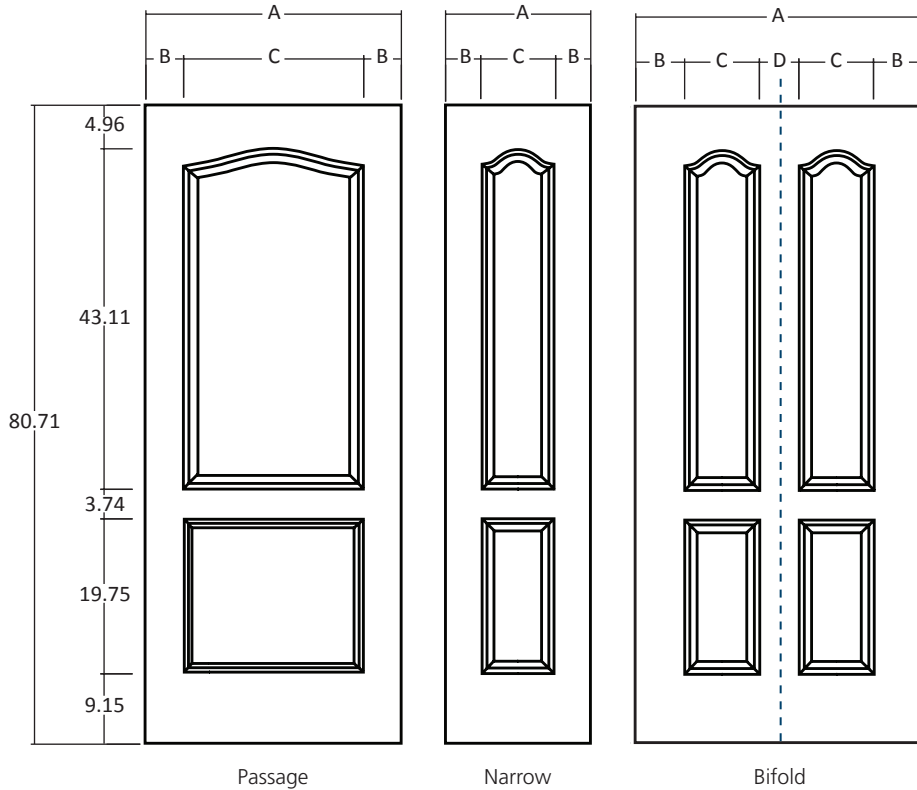

Camden® Textured
Oak Woodgrain | 6'8"
Cove & Bead Sticking

Camden® Textured | Oak Woodgrain | 6'8"

Moulded Door Design (Door Facing) Sizes. Overall length and width dimensions +/- 1/16".

Nominal	A	B	C	D
36	36.378	5.689	25.000	--
34	34.370	5.779	22.812	--
32	32.362	4.775	22.812	--
30	30.394	5.353	19.688	--
28	28.386	5.137	18.112	--
26	26.378	5.720	14.937	--
24	24.370	4.717	14.937	--
22	22.362	3.713	14.937	--
20	20.394	5.447	9.500	--
18	18.386	4.443	9.500	--
16	16.378	4.439	7.500	--
15	15.394	3.947	7.500	--
14	14.370	3.435	7.500	--
12	12.362	2.838	6.687	--
18/18 B	36.378	6.189	9.500	5.000
16/16 B	32.362	4.762	9.500	3.842
15/15 B	30.394	5.322	7.500	4.750
14/14 B	28.386	4.318	7.500	4.750
12/12 B	24.370	3.541	6.739	3.812

Please Note: Up to +/-2mm (0.079") variance on Measurements.
These images are for illustration purposes only and are not made to scale.
Dimensions may vary by design or manufacturing facility, please contact JELD-WEN for dimensional clarifications.