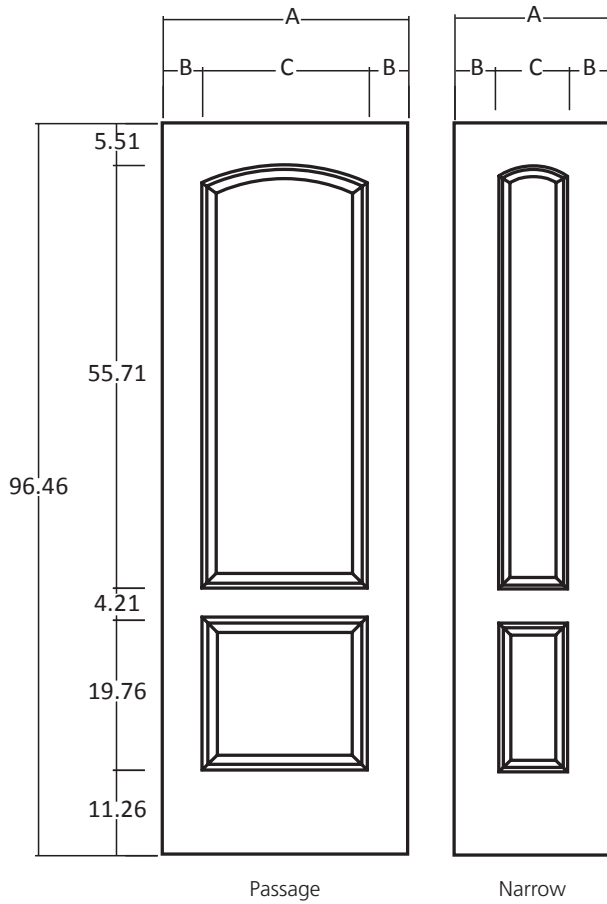

Continental™ Smooth
Smooth | 8'0"
Ovolo Sticking

Continental™ Smooth | Smooth | 8'0"

Moulded Door Design (Door Facing) Sizes. Overall length and width dimensions +/- 1/16"

Nominal	A	B	C	D
36	36.378	6.181	24.017	--
34	34.370	5.177	24.017	--
32	33.362	5.201	21.961	--
30	30.394	5.216	19.961	--
28	28.386	5.212	17.961	--
26	26.378	6.201	13.976	--
24	24.370	5.197	13.976	--
22	22.362	4.193	13.976	--
20	20.394	5.322	9.750	--
18	18.386	4.318	9.750	--
16	16.378	4.689	7.000	--
15	15.394	4.197	7.000	--
14	14.370	3.685	7.000	--
12	12.362	2.681	7.000	--

Please Note: These images are for illustration purposes only and are not made to scale.
Dimensions may vary by design or manufacturing facility, please contact JELD-WEN for dimensional clarifications.