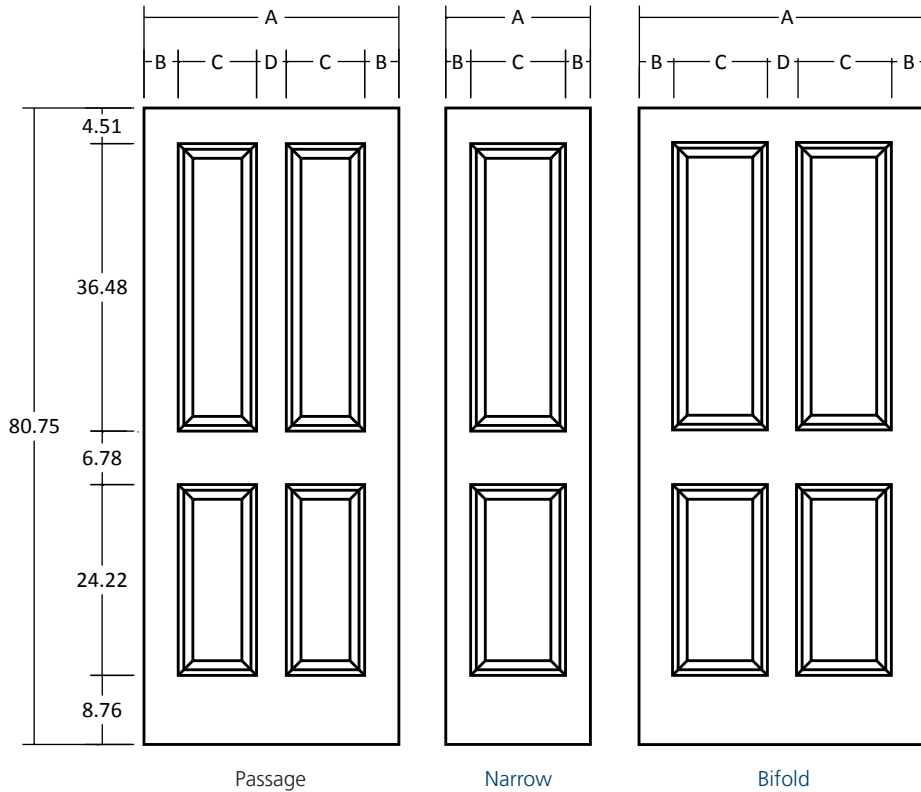

Coventry® Smooth
Smooth | 6'8"
Patented INP Sticking

Coventry® Smooth | Smooth | 6'8"

Moulded Door Design (Door Facing) Sizes. Overall length and width dimensions +/- 1/16".

Nominal	A	B	C	D
36	36.375	4.345	11.956	3.775
34	34.375	5.345	9.956	3.775
32	32.375	4.345	9.956	3.775
30	30.375	4.345	8.956	3.775
28	28.375	4.345	7.956	3.775
26	26.375	5.345	5.956	3.775
24	24.375	4.345	5.956	3.775
22	22.375	3.345	5.956	3.775
20	20.375	4.208	11.960	--
18	18.375	3.208	11.960	--
16	16.375	4.688	7.000	--
15	15.375	4.188	7.000	--
14	14.375	3.688	7.000	--
12	12.375	2.688	7.000	--
18/18 B	36.375	4.345	11.956	3.775
16/16 B	32.375	4.345	9.956	3.775
15/15 B	30.375	4.345	8.956	3.775
14/14 B	28.375	4.345	7.956	3.775
12/12 B	24.375	4.345	5.956	3.775

Please Note: These images are for illustration purposes only and are not made to scale.
Dimensions may vary by design or manufacturing facility, please contact JELD-WEN for dimensional clarifications.