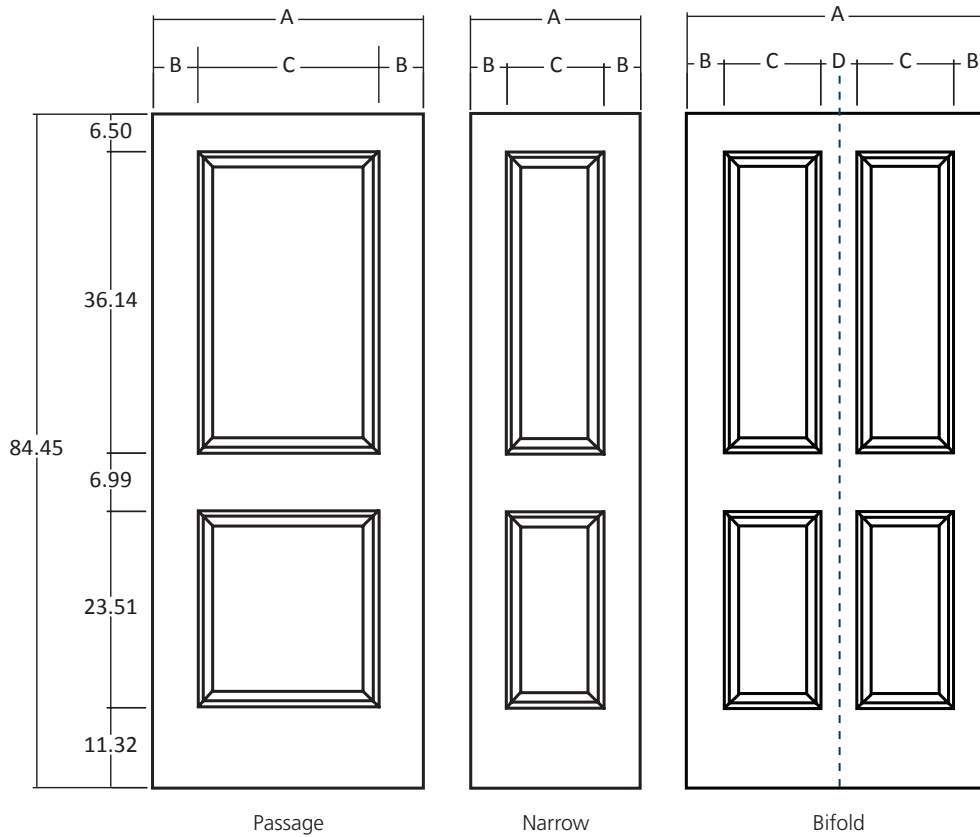

Cambridge Smooth

Smooth | 7'0"

Ovolo Sticking

Cambridge Smooth | Smooth | 7'0"

Moulded Door Design (Door Facing) Sizes. Overall length and width dimensions +/- 1/16".

Nominal	A	B	C	D
36	36.378	6.345	23.688	--
34	34.370	5.341	23.688	--
32	32.362	5.337	21.688	--
30	30.394	5.353	19.688	--
28	28.386	5.349	17.688	--
26	26.378	4.345	17.688	--
24	24.370	5.341	13.688	--
22	22.362	4.337	13.688	--
20	20.394	4.410	11.574	--
18	18.386	3.406	11.574	--
16	16.378	3.402	9.574	--
15	15.394	3.410	8.574	--
14	14.370	3.398	7.574	--
12	12.362	3.394	5.574	--
18/18 B	36.378	4.434	11.574	4.363
16/16 B	32.362	4.426	9.574	4.363
15/15 B	32.362	4.441	8.574	4.363
14/14 B	28.386	4.438	7.574	4.363
12/12 B	24.370	4.430	5.574	4.363

Please Note: These images are for illustration purposes only and are not made to scale.

Dimensions may vary by design or manufacturing facility, please contact JELD-WEN for dimensional clarifications.