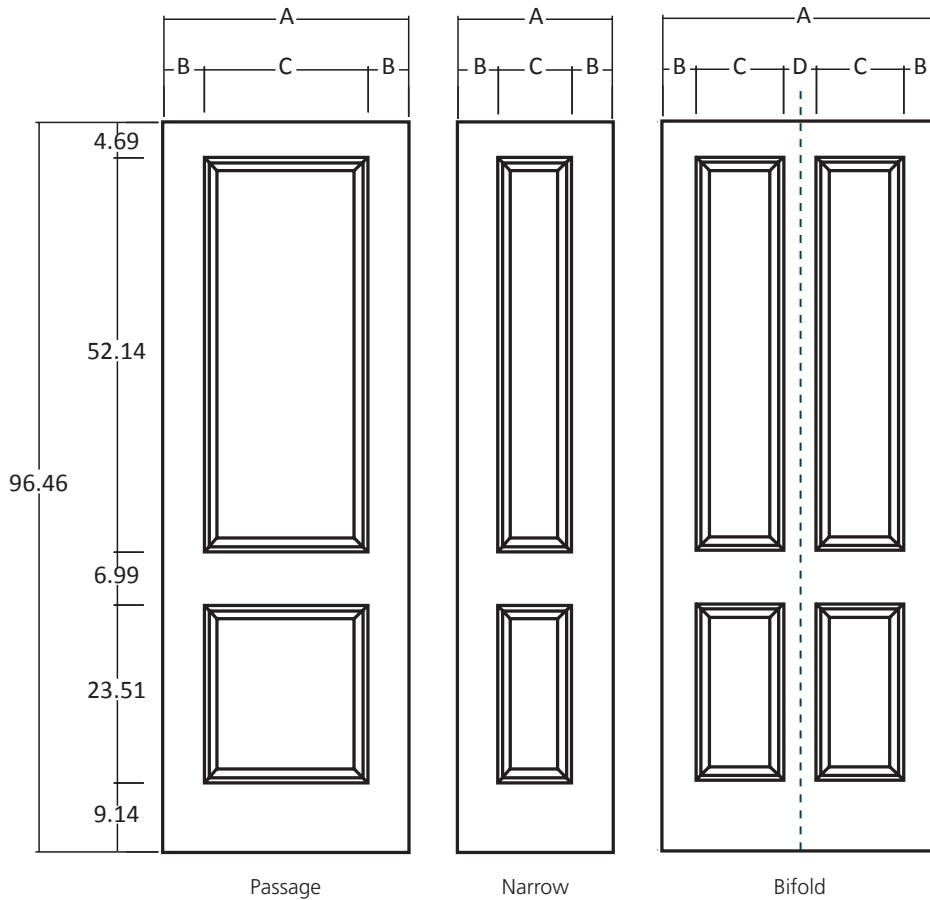

Cambridge Smooth

Smooth | 8'0"

Ovolo Sticking

Cambridge Smooth | Smooth | 8'0"

Moulded Door Design (Door Facing) Sizes. Overall length and width dimensions +/- 1/16".

Nominal	A	B	C	D
36	36.378	6.345	23.688	--
34	34.370	5.341	23.688	--
32	32.362	5.337	21.688	--
30	30.394	5.353	19.688	--
28	28.386	5.349	17.688	--
26	26.378	4.345	17.688	--
24	24.370	5.341	13.688	--
22	22.362	4.337	13.688	--
20	20.394	4.410	11.574	--
18	18.386	3.406	11.574	--
16	16.378	3.402	9.574	--
15	15.394	3.410	8.574	--
14	14.370	3.398	7.574	--
12	12.362	3.394	5.574	--
18/18 B	36.378	4.433	11.574	4.363
16/16 B	32.362	4.426	9.574	4.363
15/15 B	30.394	4.441	8.574	4.363
14/14 B	28.386	4.438	7.574	4.363
12/12 B	24.370	4.430	5.574	4.363

Please Note: These images are for illustration purposes only and are not made to scale.

Dimensions may vary by design or manufacturing facility, please contact JELD-WEN for dimensional clarifications.