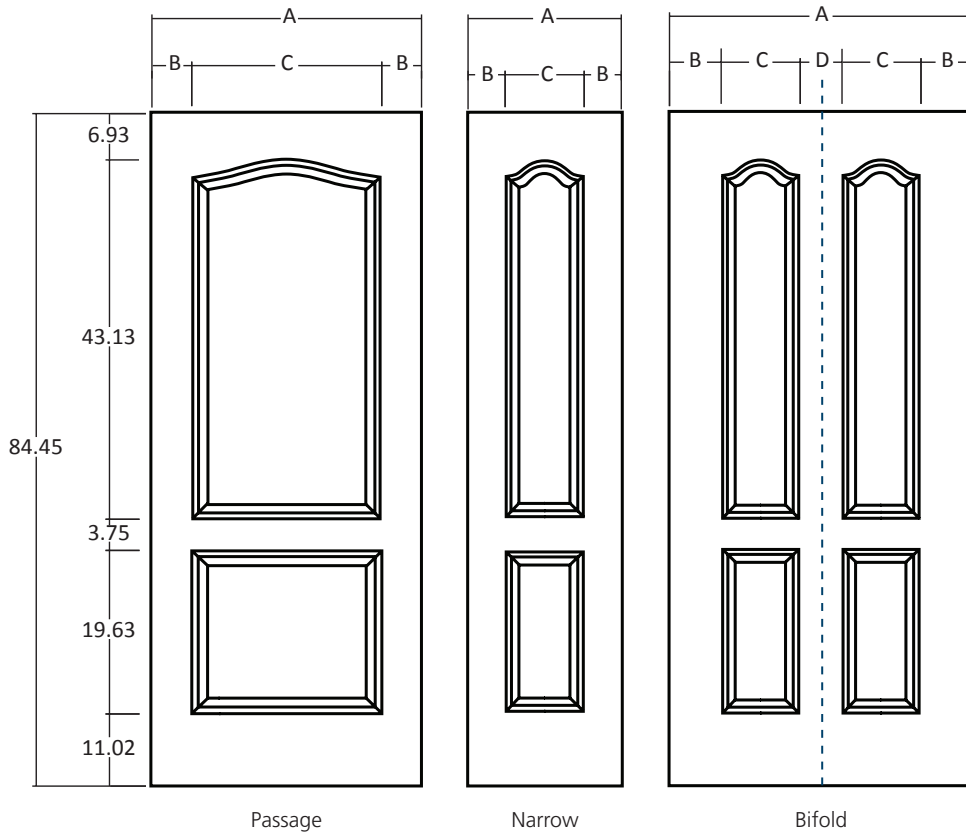

Camden® Textured | Oak Woodgrain | 7'0"

Moulded Door Design (Door Facing) Sizes. Overall length and width dimensions +/- 1/16".

Nominal	A	B	C	D
36	36.378	5.689	25.000	--
34	34.370	5.779	22.812	--
32	32.362	4.775	22.812	--
30	30.394	5.353	19.688	--
28	28.386	5.137	18.112	--
26	26.378	5.720	14.937	--
24	24.370	4.717	14.937	--
22	22.362	3.713	14.937	--
20	20.394	5.447	9.500	--
18	18.386	4.443	9.500	--
16	16.378	4.439	7.500	--
15	15.394	3.947	7.500	--
14	14.370	3.435	7.500	--
12	12.362	2.838	6.687	--
18/18 B	36.378	6.189	9.500	5.000
16/16 B	32.362	4.744	9.500	3.874
15/15 B	30.394	5.322	7.500	4.750
14/14 B	28.386	4.318	7.500	4.750
12/12 B	24.370	3.592	6.687	3.812

Please Note: Up to +/-2mm (0.079") variance on Measurements.

These images are for illustration purposes only and are not made to scale.

Dimensions may vary by design or manufacturing facility, please contact JELD-WEN for dimensional clarifications.