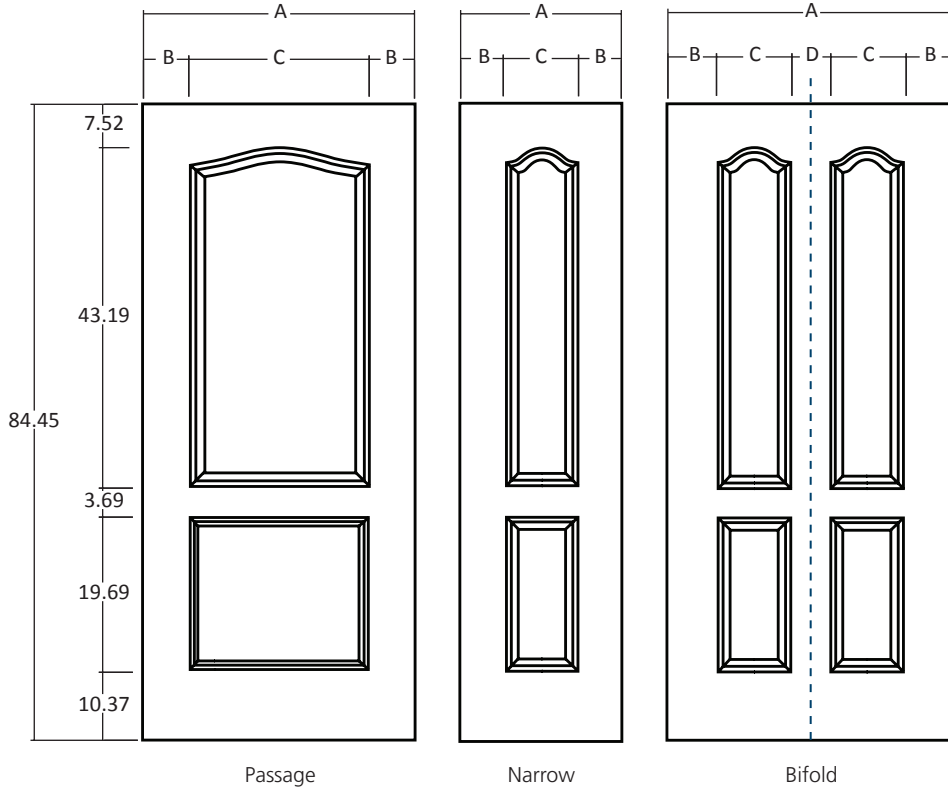

Princeton Smooth | Smooth | 7'0"

Moulded Door Design (Door Facing) Sizes. Overall length and width dimensions +/- 1/16".

Nominal	A	B	C	D
36	36.378	5.657	25.064	--
34	34.370	5.747	22.876	--
32	32.362	4.743	22.876	--
30	30.394	5.321	19.752	--
28	28.386	5.105	18.176	--
26	26.378	4.101	18.176	--
24	24.370	4.685	15.001	--
22	22.362	3.681	15.001	--
20	20.394	5.415	9.564	--
18	18.386	4.411	9.564	--
16	16.378	3.876	8.626	--
15	15.394	3.384	8.626	--
14	14.370	3.810	6.751	--
12	12.362	2.806	6.751	--
18/18 B	36.378	6.157	9.564	4.936
16/16 B	32.362	4.712	9.564	3.810
15/15 B	30.394	4.697	8.626	3.748
14/14 B	28.386	3.693	8.626	3.748
12/12 B	24.370	3.560	6.751	3.748

Please Note: These images are for illustration purposes only and are not made to scale.
Dimensions may vary by design or manufacturing facility, please contact JELD-WEN for dimensional clarifications.