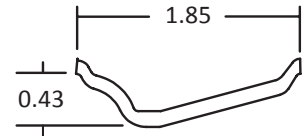

Continental™ Smooth
Smooth | 8'0"
Ovolo Sticking

Continental™ Smooth | Smooth | 8'0"

Moulded Door Design (Door Facing) Sizes. Overall length and width dimensions +/- 1/16"

Nominal	A	B	C	D
36	36.378	6.181	24.017	--
34	34.370	5.177	24.017	--
32	33.362	5.201	21.961	--
30	30.394	5.216	19.961	--
28	28.386	5.212	17.961	--
26	26.378	6.201	13.976	--
24	24.370	5.197	13.976	--
22	22.362	4.193	13.976	--
20	20.394	5.322	9.750	--
18	18.386	4.318	9.750	--
16	16.378	4.689	7.000	--
15	15.394	4.197	7.000	--
14	14.370	3.685	7.000	--
12	12.362	2.681	7.000	--

Please Note: These images are for illustration purposes only and are not made to scale.
Dimensions may vary by design or manufacturing facility, please contact JELD-WEN for dimensional clarifications.