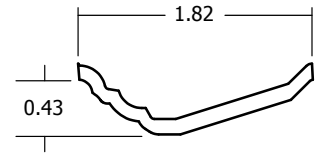

Princeton Smooth
Smooth | 7'0"
Modified Cove & Bead Sticking