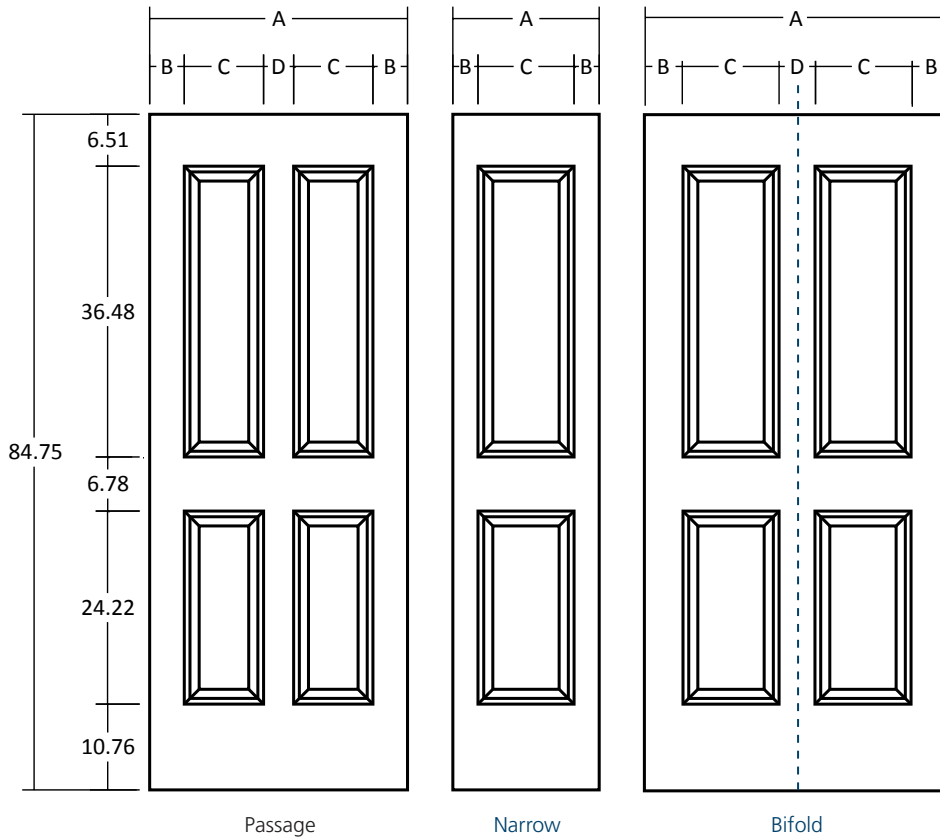

Coventry® Smooth
Smooth | 7'0"
Patented INP Sticking

Coventry® Smooth | Smooth | 7'0"

Moulded Door Design (Door Facing) Sizes. Overall length and width dimensions +/- 1/16".

Nominal	A	B	C	D
36	36.375	4.345	11.956	3.775
34	34.375	5.345	9.956	3.775
32	32.375	4.345	9.956	3.775
30	30.375	4.345	8.956	3.775
28	28.375	4.345	7.956	3.775
26	26.375	5.345	5.956	3.775
24	24.375	4.345	5.956	3.775
22	22.375	3.345	5.956	3.775
20	20.375	4.208	11.960	--
18	18.375	3.208	11.960	--
16	16.375	4.688	7.000	--
15	15.375	4.188	7.000	--
14	14.375	3.688	7.000	--
12	12.375	2.688	7.000	--
18/18 B	36.375	4.345	11.956	3.775
16/16 B	32.375	4.345	9.956	3.775
15/15 B	30.375	4.345	8.956	3.775
14/14 B	28.375	4.345	7.956	3.775
12/12 B	24.375	4.345	5.956	3.775

Please Note: These images are for illustration purposes only and are not made to scale.
Dimensions may vary by design or manufacturing facility, please contact JELD-WEN for dimensional clarifications.