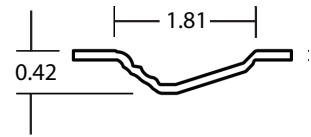

Colonist® Textured
Pine Woodgrain | 7'0"
Cove & Bead Sticking