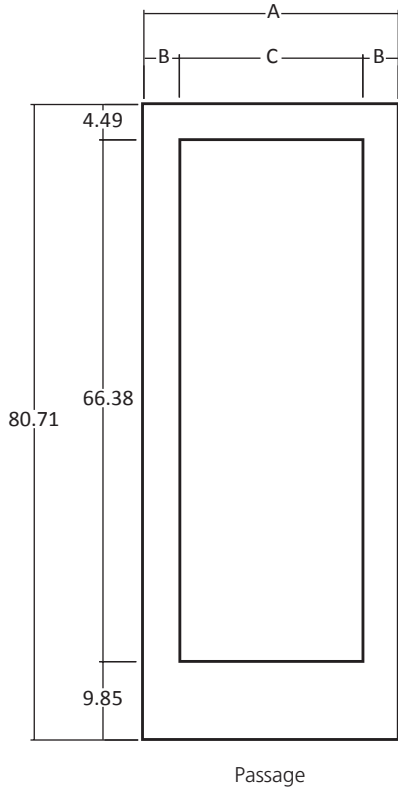

Impression™ Mirror
Pine Woodgrain | 6'8"
Impression Modified Ovolo Sticking

Impression™ Mirror | Pine Woodgrain | 6'8"

Moulded Door Design (Door Facing) Sizes. Overall length and width dimensions +/- 1/16".

Nominal	A	B	C	D
36	36.378	4.514	27.350	--
34	34.370	3.510	27.350	--
32	32.362	4.506	23.350	--
30	30.394	4.522	21.350	--
28	28.386	4.518	19.350	--
26	26.378	3.514	19.350	--
24	24.370	4.510	15.350	--
22	22.362	3.506	15.350	--

Please Note: These images are for illustration purposes only and are not made to scale.
Dimensions may vary by design or manufacturing facility, please contact JELD-WEN for dimensional clarifications.