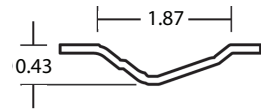

Colonist® Smooth
Smooth | 6'8"
Patented INP Sticking