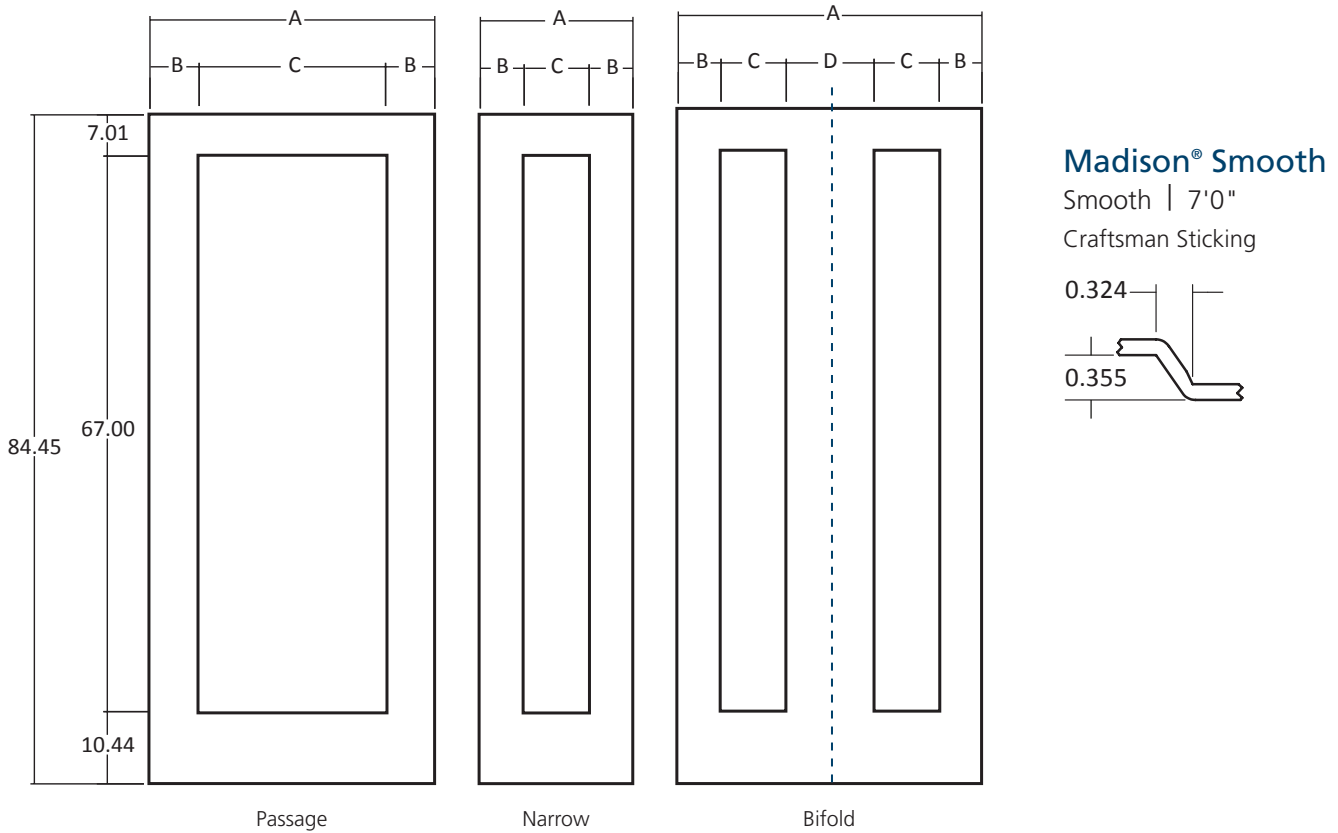

Madison® Smooth | Smooth | 7'0"

Moulded Door Design (Door Facing) Sizes. Overall length and width dimensions +/- 1/16".

Nominal	A	B	C	D
36	36.378	4.939	26.500	--
34	34.370	5.935	22.500	--
32	32.362	4.931	22.500	--
30	30.394	4.947	20.500	--
28	28.386	4.943	18.500	--
26	26.378	5.439	15.500	--
24	24.370	4.435	15.500	--
22	22.362	5.431	11.500	--
20	20.394	4.447	11.500	--
18	18.386	5.286	7.813	--
16	16.378	4.283	7.813	--
18/18 B	36.378	5.126	7.813	10.500
16/16 B	32.362	3.118	7.813	10.500
15/15 B	30.394	4.853	5.375	9.938
14/14 B	28.386	3.849	5.375	9.938
12/12 B	24.370	3.904	4.250	8.063

Please Note: These images are for illustration purposes only and are not made to scale.
Dimensions may vary by design or manufacturing facility, please contact JELD-WEN for dimensional clarifications.