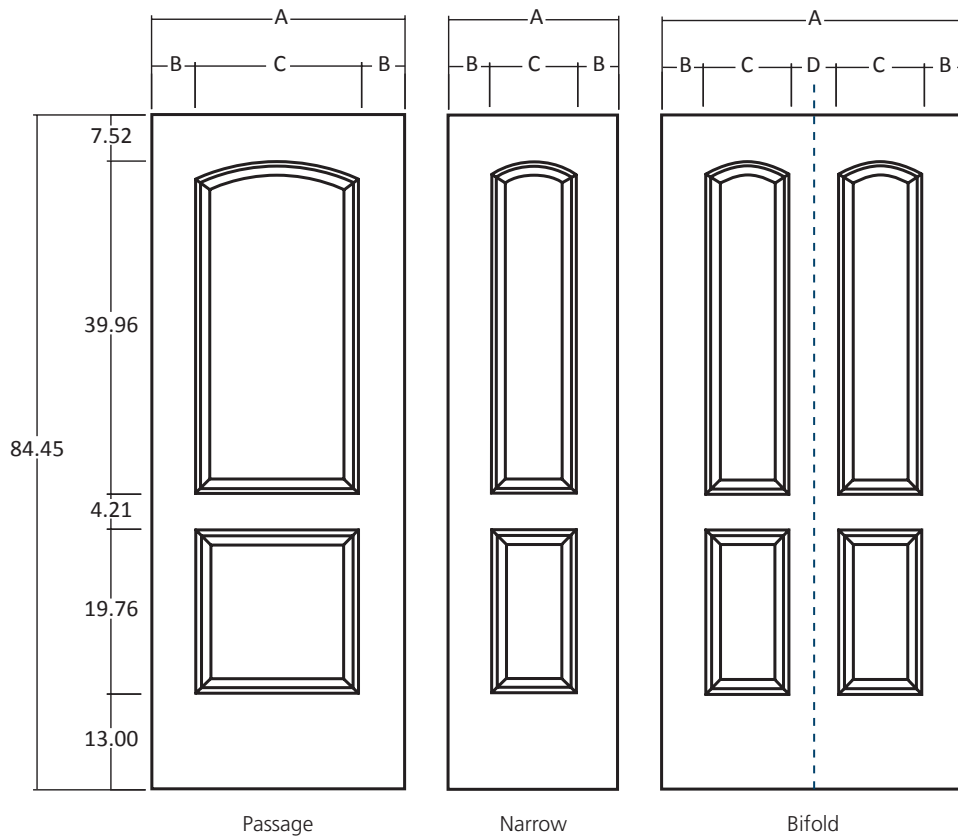

Continental™ Smooth
Smooth | 7'0"
Ovolo Sticking

Continental™ Smooth | Smooth | 7'0"

Moulded Door Design (Door Facing) Sizes. Overall length and width dimensions +/- 1/16".

Nominal	A	B	C	D
36	36.378	6.181	24.017	--
34	34.370	5.177	24.017	--
32	32.362	5.681	21.000	--
30	30.394	5.216	19.961	--
28	28.386	5.193	18.000	--
26	26.378	4.189	18.000	--
24	24.370	5.197	13.976	--
22	22.362	4.193	13.976	--
20	20.394	4.910	10.574	--
18	18.386	3.906	10.574	--
16	16.378	3.902	8.574	--
15	15.394	3.410	8.574	--
14	14.370	2.898	8.574	--
12	12.362	3.394	5.574	--
18/18 B	36.378	4.934	10.574	5.362
16/16 B	32.362	2.926	10.574	5.362
15/15 B	30.394	4.441	8.574	4.363
14/14 B	28.386	3.437	8.574	4.363
12/12 B	24.370	4.430	5.574	4.363

Please Note: These images are for illustration purposes only and are not made to scale.
Dimensions may vary by design or manufacturing facility, please contact JELD-WEN for dimensional clarifications.