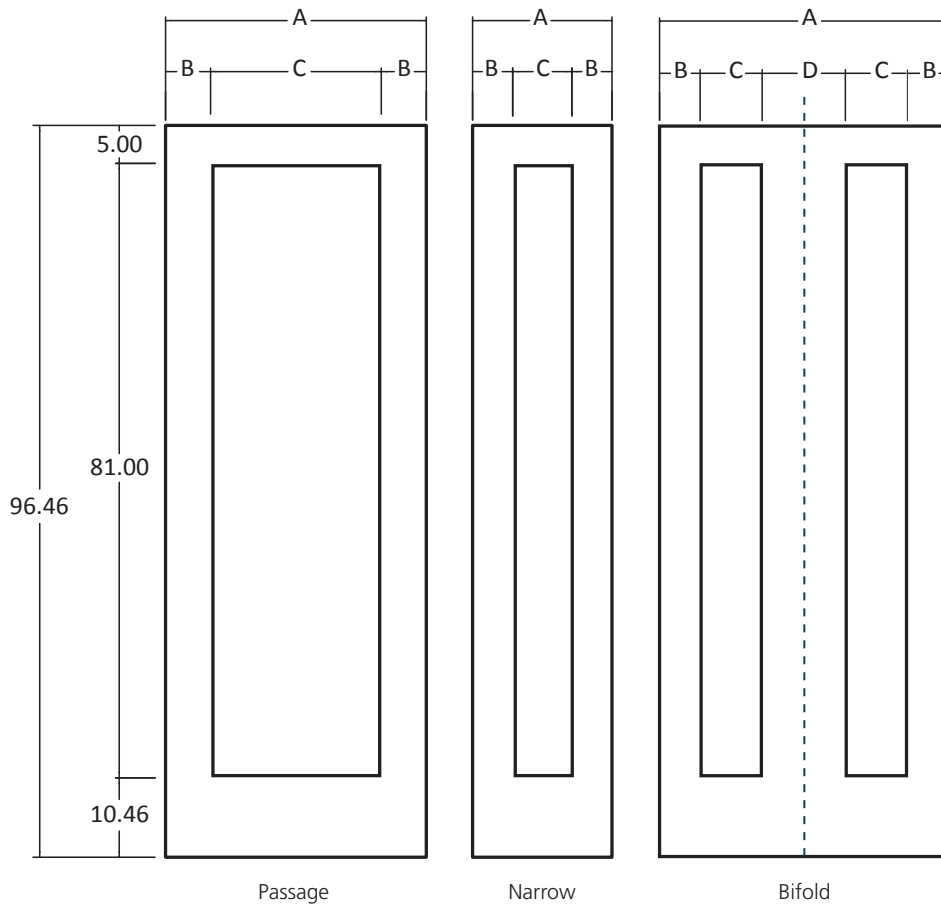

Madison® Smooth

Smooth | 8'0"
Craftsman Sticking

Madison® Smooth | Smooth | 8'0"

Moulded Door Design (Door Facing) Sizes. Overall length and width dimensions +/- 1/16".

Nominal	A	B	C	D
36	36.378	4.939	26.500	--
34	34.370	5.939	22.500	--
32	32.362	4.931	22.500	--
30	30.394	4.947	20.500	--
28	28.386	4.943	18.500	--
26	26.378	5.439	15.500	--
24	24.370	4.435	15.500	--
22	22.362	5.431	11.500	--
20	20.394	4.447	11.500	--
18	18.386	5.286	7.813	--
16	16.378	4.283	7.813	--

Please Note: These images are for illustration purposes only and are not made to scale.
Dimensions may vary by design or manufacturing facility, please contact JELD-WEN for dimensional clarifications.