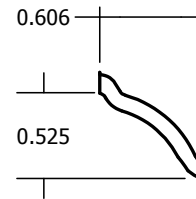

Impression™ Mirror
Pine Woodgrain | 7'0"
Impression Modified Ovolo Sticking

Impression™ Mirror | Pine Woodgrain | 7'0"

Moulded Door Design (Door Facing) Sizes. Overall length and width dimensions +/- 1/16".

Nominal	A	B	C	D
36	36.378	4.514	27.350	--
34	34.370	3.510	27.350	--
32	32.362	4.506	23.350	--
30	30.394	4.522	21.350	--
28	28.386	4.518	19.350	--
26	26.378	3.514	19.350	--
24	24.370	4.510	15.350	--
22	22.362	3.506	15.350	--

Please Note: These images are for illustration purposes only and are not made to scale.
Dimensions may vary by design or manufacturing facility, please contact JELD-WEN for dimensional clarifications.

© 2014, JELD-WEN, inc. This publication and its contents are owned by JELD-WEN, inc. and are protected under the U.S. Copyright Act and other intellectual property laws. All trademarks, service marks, logos, and the like (whether registered or unregistered) are owned or controlled by JELD-WEN, inc. or others. Unauthorized use or duplication of JELD-WEN intellectual property is prohibited. JELD-WEN reserves the right to change product specifications without notice. Please check our website, jeld-wen.ca, for current information.