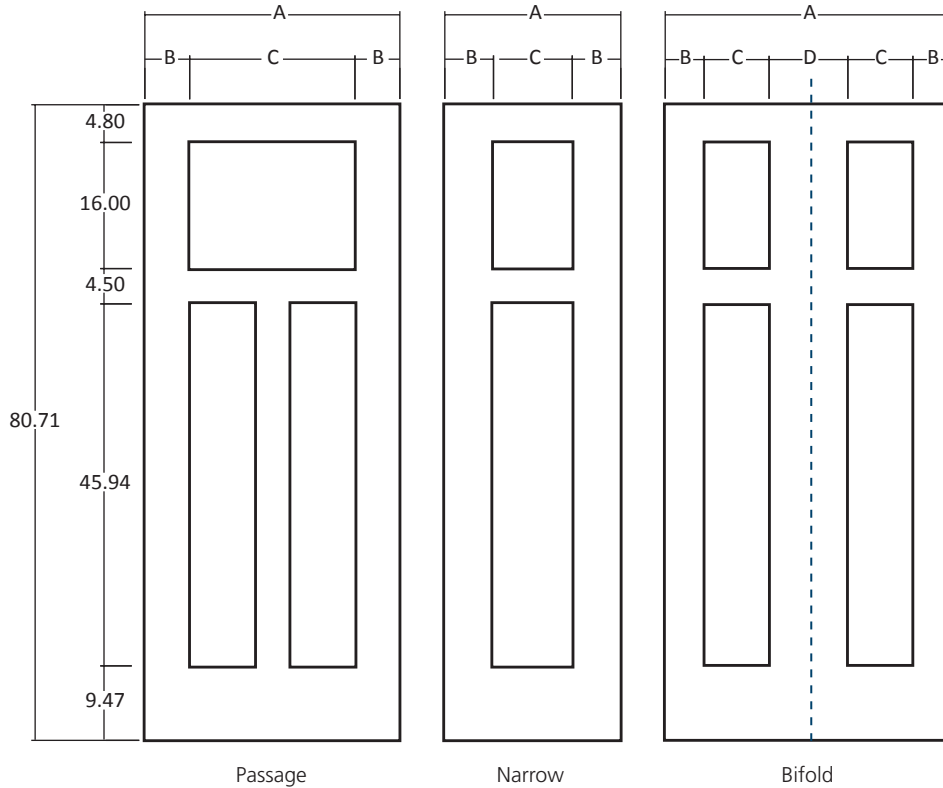

Craftsman III™ Smooth

Smooth | 6'8"
Craftsman Sticking

Craftsman III™ Smooth | Smooth | 6'8"

Moulded Door Design (Door Facing) Sizes. Overall length and width dimensions +/- 1/16".

Nominal	A	B	C	D
36	36.378	5.689	25.000	--
34	34.370	4.685	25.000	--
32	32.362	5.681	21.000	--
30	30.394	4.697	21.000	--
28	28.386	5.693	17.000	--
26	26.378	4.689	17.000	--
24	24.370	4.685	15.000	--
22	22.362	6.181	10.000	--
20	20.394	5.197	10.000	--
18	18.386	4.193	10.000	--
16	16.378	4.064	8.250	--
15	15.394	4.697	6.000	--
14	14.370	4.185	6.000	--
12	12.362	4.181	4.000	--
18/18 B	36.378	4.939	8.250	10.000
16/16 B	32.362	2.931	8.250	10.000
15/15 B	30.394	4.572	6.000	9.250
14/14 B	28.386	3.568	6.000	9.250
12/12 B	24.370	4.060	4.000	8.250

Please Note: These images are for illustration purposes only and are not made to scale.
Dimensions may vary by design or manufacturing facility, please contact JELD-WEN for dimensional clarifications.