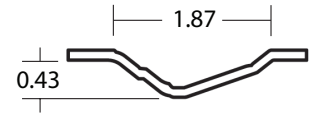

Avalon® Textured
Oak Grain | 6'8"
Modified Cove & Bead Sticking