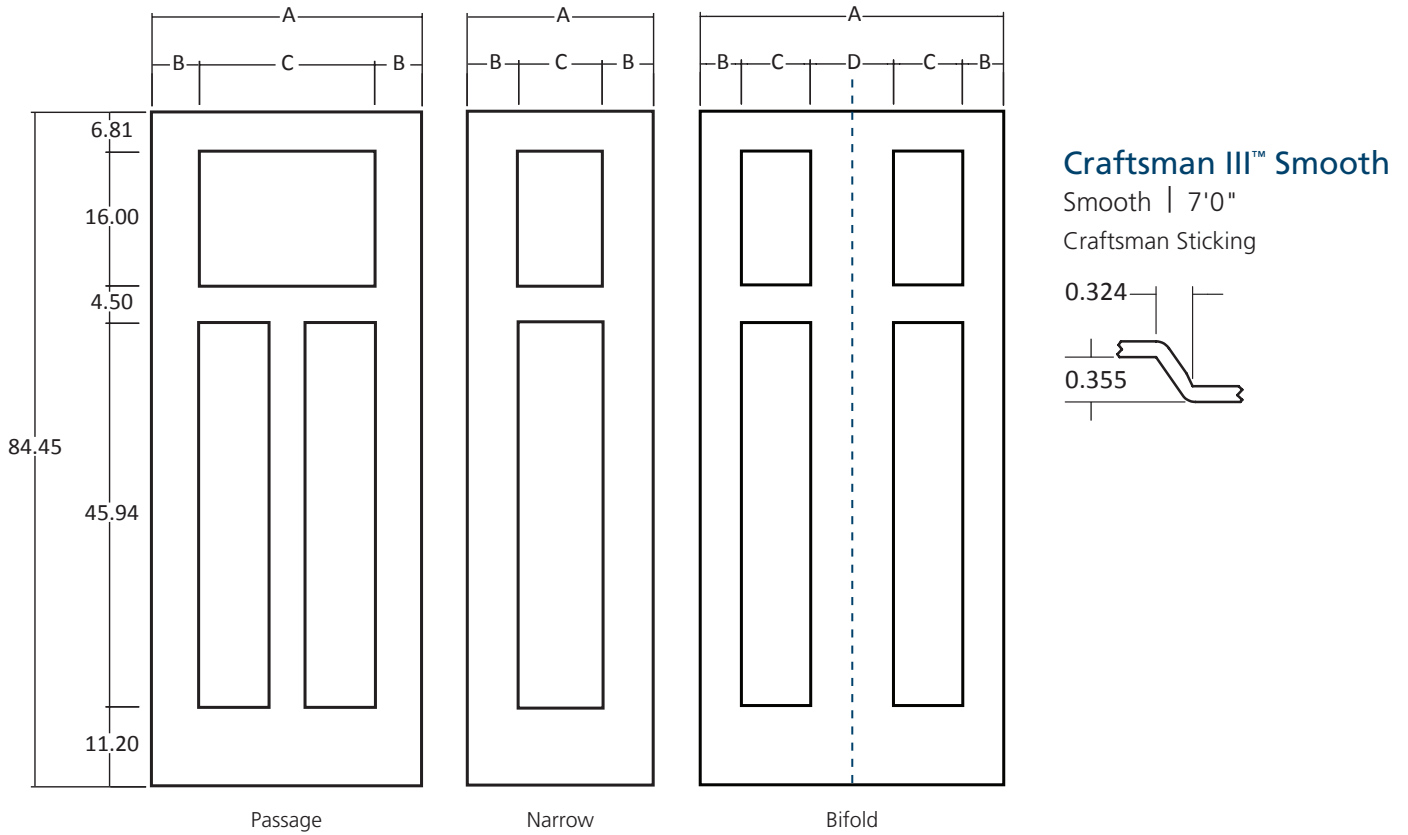

Craftsman III™ Smooth | Smooth | 7'0"

Moulded Door Design (Door Facing) Sizes. Overall length and width dimensions +/- 1/16".

Nominal	A	B	C	D
36	36.378	5.689	25.000	--
34	34.370	4.685	25.000	--
32	32.362	5.681	21.000	--
30	30.394	4.697	21.000	--
28	28.386	5.693	17.000	--
26	26.378	4.689	17.000	--
24	24.370	4.685	15.000	--
22	22.362	6.181	10.000	--
20	20.394	5.197	10.000	--
18	18.386	4.193	10.000	--
16	16.378	4.064	8.250	--
15	15.394	4.697	6.000	--
14	14.370	4.185	6.000	--
12	12.362	4.181	4.000	--
18/18 B	36.378	4.939	8.250	10.000
16/16 B	32.362	2.931	8.250	10.000
15/15 B	30.394	4.572	6.000	9.250
14/14 B	28.386	3.568	6.000	9.250
12/12 B	24.370	4.060	4.000	8.250

Please Note: These images are for illustration purposes only and are not made to scale.
Dimensions may vary by design or manufacturing facility, please contact JELD-WEN for dimensional clarifications.