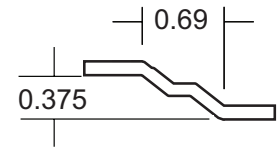

Conmore™ Smooth
Smooth | 7'0"
Flat Panel Sticking