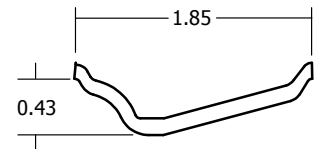

Provincial® Textured
Pine Woodgrain | 6'8"
Ovolo Sticking