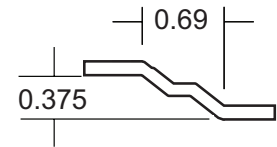

Conmore™ Smooth
Smooth | 6'8"
Flat Panel Sticking

Conmore™ Smooth | Smooth | 6'8"

Moulded Door Design (Door Facing) Sizes. Overall length and width dimensions +/- 1/16".

Nominal	A	B	C	D
36	36.375	5.345	25.686	3.814
34	34.375	5.345	23.686	--
32	32.375	4.345	23.686	--
30	30.375	4.345	21.686	--
28	28.375	4.345	19.686	--
26	26.375	5.345	15.686	--
24	24.375	4.345	15.686	--
22	22.375	3.345	15.686	--
20	20.375	5.345	9.686	--
18	18.375	4.345	9.686	--
16	--	--	--	--
18/18 B†	36.375	6.600	9.090	4.995
16/16 B†	32.375	4.600	9.090	4.995
15/15 B†	30.375	3.600	9.090	4.995
14/14 B†	28.375	2.600	9.090	4.995
12/12 B	24.375	3.497	6.786	3.809

† Supplied as 15/18 B skin.

Please Note: These images are for illustration purposes only and are not made to scale.

Dimensions may vary by design or manufacturing facility, please contact JELD-WEN for dimensional clarifications.