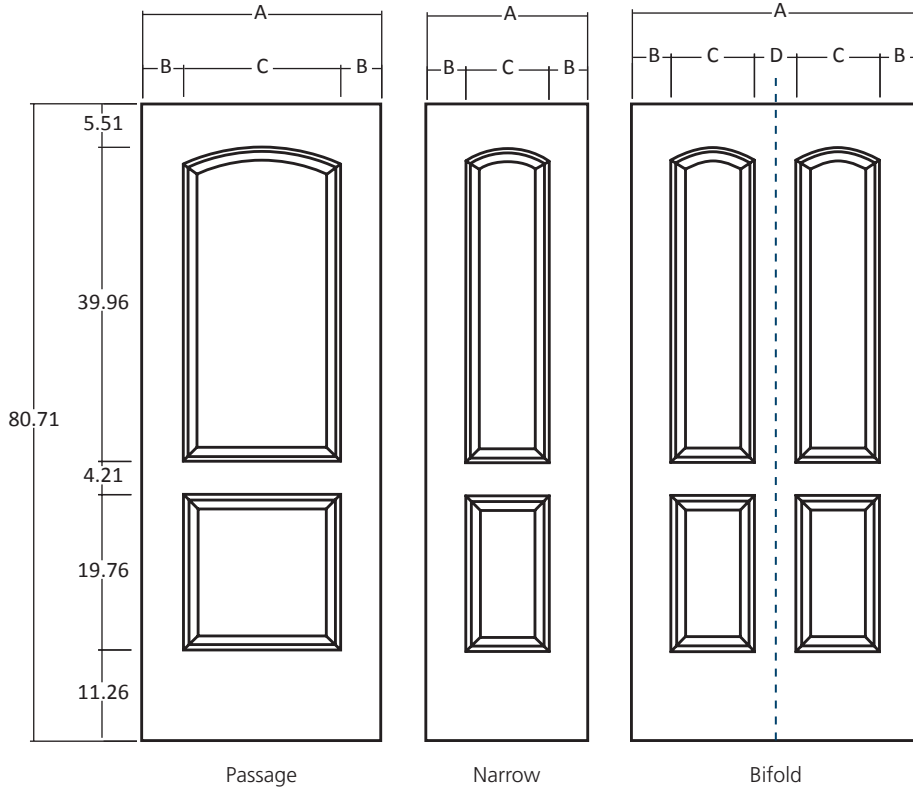

Continental™ Smooth
Smooth | 6'8"
Ovolo Sticking

Continental™ Smooth | Smooth | 6'8"

Moulded Door Design (Door Facing) Sizes. Overall length and width dimensions +/- 1/16".

Nominal	A	B	C	D
36	36.378	6.181	24.017	--
34	34.370	5.177	24.017	--
32	32.362	5.681	21.000	--
30	30.394	5.216	19.961	--
28	28.386	5.193	18.000	--
26	26.378	4.189	18.000	--
24	24.370	5.197	13.976	--
22	22.362	4.193	13.976	--
20	20.394	4.910	10.574	--
18	18.386	3.906	10.574	--
16	16.378	3.902	8.574	--
15	15.394	3.410	8.574	--
14	14.370	2.898	8.574	--
12	12.362	3.394	5.574	--
18/18 B	36.378	4.934	10.574	5.362
16/16 B	32.362	2.926	10.574	5.362
15/15 B	30.394	4.441	8.574	4.363
14/14 B	28.386	3.437	8.574	4.363
12/12 B	24.370	4.430	5.574	4.363

Please Note: These images are for illustration purposes only and are not made to scale.
Dimensions may vary by design or manufacturing facility, please contact JELD-WEN for dimensional clarifications.