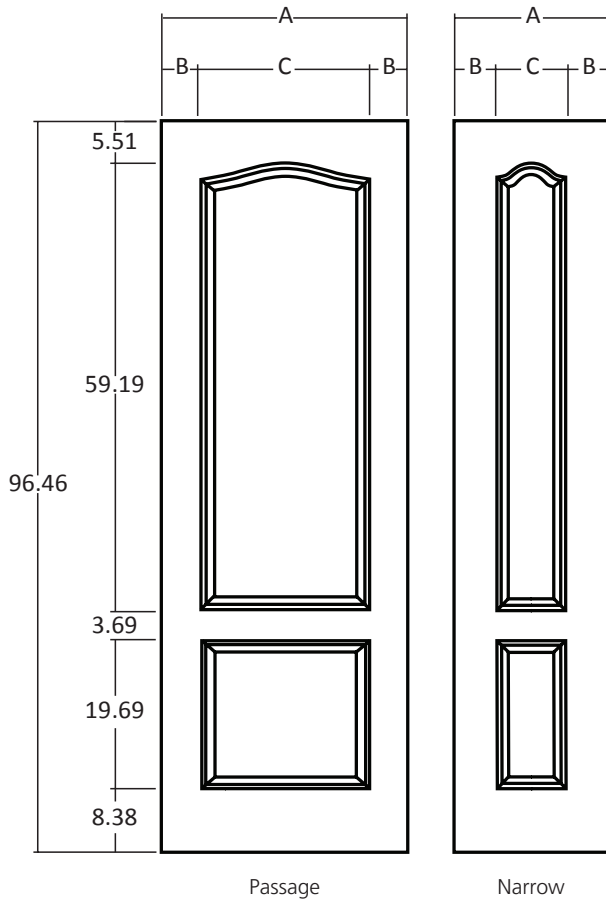

Princeton Smooth
Smooth | 8'0"
Modified Cove & Bead

Princeton Smooth | Smooth | 8'0"

Moulded Door Design (Door Facing) Sizes. Overall length and width dimensions +/- 1/16".

Nominal	A	B	C	D
36	36.378	5.718	25.064	--
34	34.370	4.718	25.064	--
32	32.362	4.812	22.876	--
30	30.394	5.374	19.753	--
28	28.386	5.162	18.176	--
26	26.378	4.162	18.176	--
24	24.370	4.750	15.001	--
22	22.362	3.750	15.001	--
20	20.394	5.468	9.564	--
18	18.386	4.468	9.564	--
16	16.378	4.718	7.064	--
15	15.394	4.218	7.064	--
14	14.370	3.718	7.064	--
12	12.362	2.718	7.064	--

Please Note: These images are for illustration purposes only and are not made to scale.
Dimensions may vary by design or manufacturing facility, please contact JELD-WEN for dimensional clarifications.