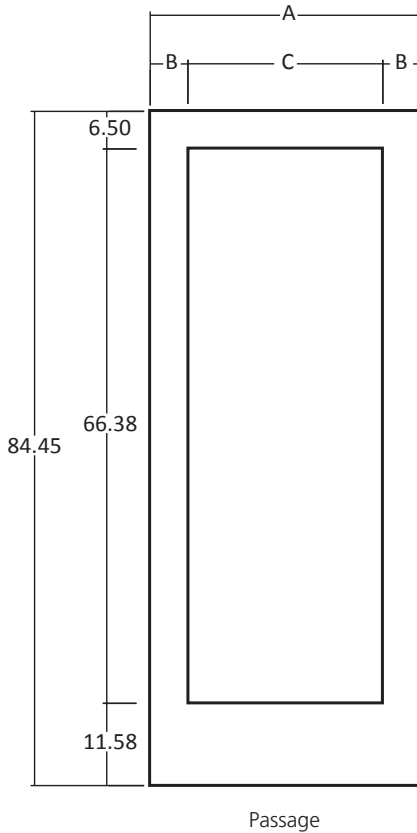

Impression™ Mirror
Pine Woodgrain | 7'0"
Impression Modified Ovolo Sticking

Impression™ Mirror | Pine Woodgrain | 7'0"

Moulded Door Design (Door Facing) Sizes. Overall length and width dimensions +/- 1/16".

Nominal	A	B	C	D
36	36.378	4.514	27.350	--
34	34.370	3.510	27.350	--
32	32.362	4.506	23.350	--
30	30.394	4.522	21.350	--
28	28.386	4.518	19.350	--
26	26.378	3.514	19.350	--
24	24.370	4.510	15.350	--
22	22.362	3.506	15.350	--

Please Note: These images are for illustration purposes only and are not made to scale.
Dimensions may vary by design or manufacturing facility, please contact JELD-WEN for dimensional clarifications.

© 2014, JELD-WEN, inc. This publication and its contents are owned by JELD-WEN, inc. and are protected under the U.S. Copyright Act and other intellectual property laws. All trademarks, service marks, logos, and the like (whether registered or unregistered) are owned or controlled by JELD-WEN, inc. or others. Unauthorized use or duplication of JELD-WEN intellectual property is prohibited. JELD-WEN reserves the right to change product specifications without notice. Please check our website, jeld-wen.ca, for current information.