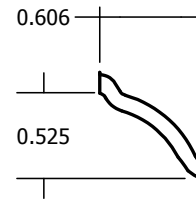

Impression™ Mirror
Pine Woodgrain | 6'8"
Impression Modified Ovolo Sticking