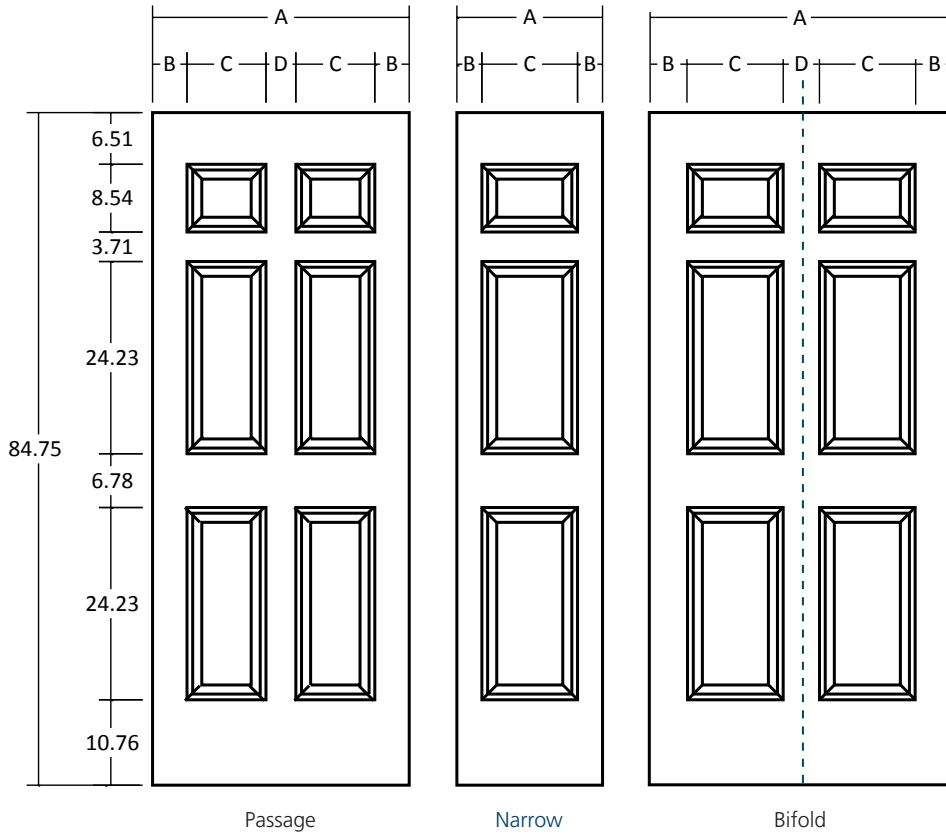

Colonist® Smooth
Smooth | 7'0"
Patented INP Sticking

Colonist® Smooth | Smooth | 7'0"

Moulded Door Design (Door Facing) Sizes. Overall length and width dimensions +/- 1/16".

Nominal	A	B	C	D
36	36.375	4.345	11.956	3.775
34	34.375	5.345	9.956	3.775
32	32.375	4.345	9.956	3.775
30	30.375	4.345	8.956	3.775
28	28.375	4.345	7.956	3.775
26	26.375	5.345	5.956	3.775
24	24.375	4.345	5.956	3.775
22	22.375	3.345	5.956	3.775
20	20.375	4.208	11.960	--
18	18.375	3.208	11.960	--
16U	--	--	--	--
18/18 B	36.375	4.345	11.956	3.775
16/16 B	32.375	4.345	9.956	3.775
15/15 B	30.375	4.345	8.956	3.775
14/14 B	28.375	4.345	7.956	3.775
12/12 B	24.375	4.345	5.956	3.775

Please Note: These images are for illustration purposes only and are not made to scale.
Dimensions may vary by design or manufacturing facility, please contact JELD-WEN for dimensional clarifications.