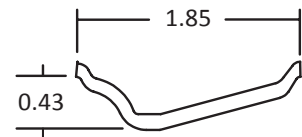

Continental™ Smooth
Smooth | 7'0"
Ovolo Sticking

Continental™ Smooth | Smooth | 7'0"

Moulded Door Design (Door Facing) Sizes. Overall length and width dimensions +/- 1/16".

Nominal	A	B	C	D
36	36.378	6.181	24.017	--
34	34.370	5.177	24.017	--
32	32.362	5.681	21.000	--
30	30.394	5.216	19.961	--
28	28.386	5.193	18.000	--
26	26.378	4.189	18.000	--
24	24.370	5.197	13.976	--
22	22.362	4.193	13.976	--
20	20.394	4.910	10.574	--
18	18.386	3.906	10.574	--
16	16.378	3.902	8.574	--
15	15.394	3.410	8.574	--
14	14.370	2.898	8.574	--
12	12.362	3.394	5.574	--
18/18 B	36.378	4.934	10.574	5.362
16/16 B	32.362	2.926	10.574	5.362
15/15 B	30.394	4.441	8.574	4.363
14/14 B	28.386	3.437	8.574	4.363
12/12 B	24.370	4.430	5.574	4.363

Please Note: These images are for illustration purposes only and are not made to scale.
Dimensions may vary by design or manufacturing facility, please contact JELD-WEN for dimensional clarifications.