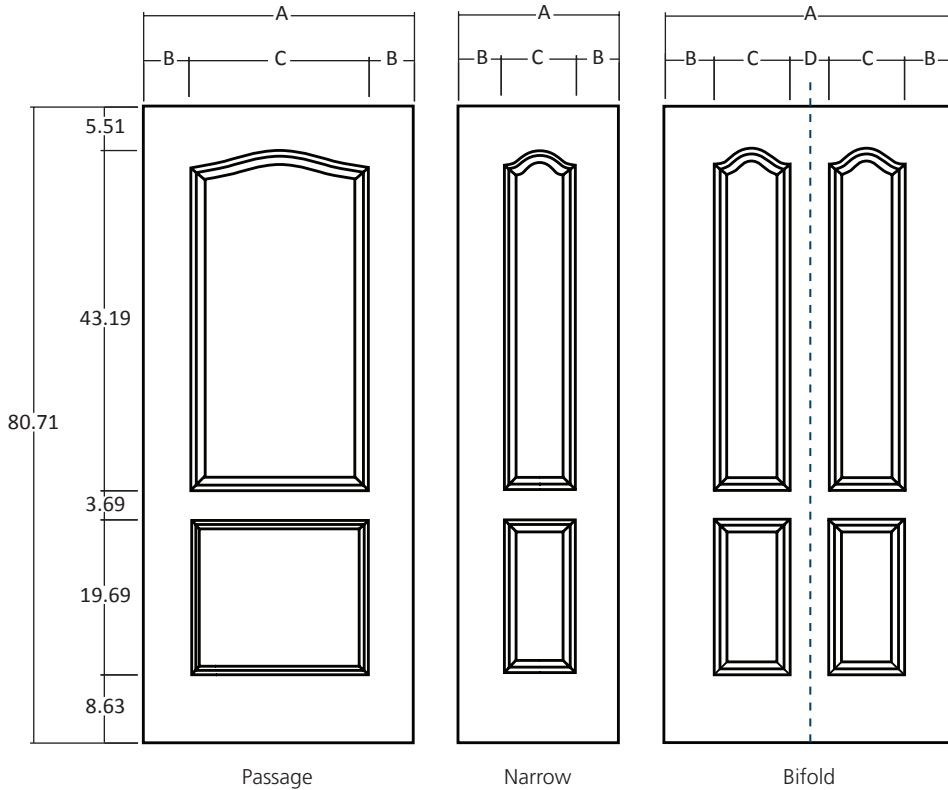

Princeton Smooth | Smooth | 6'8"

Moulded Door Design (Door Facing) Sizes. Overall length and width dimensions +/- 1/16".

Nominal	A	B	C	D
36	36.378	5.657	25.064	--
34	34.370	5.747	22.876	--
32	32.362	4.743	22.876	--
30	30.394	5.321	19.752	--
28	28.386	5.105	18.176	--
26	26.378	4.101	18.176	--
24	24.370	4.685	15.001	--
22	22.362	3.681	15.001	--
20	20.394	5.415	9.564	--
18	18.386	4.411	9.564	--
16	16.378	3.876	8.626	--
15	15.394	3.384	8.626	--
14	14.370	3.810	6.751	--
12	12.362	2.806	6.751	--
18/18 B	36.378	6.157	9.564	4.936
16/16 B	32.362	4.712	9.564	3.810
15/15 B	30.394	4.697	8.626	3.748
14/14 B	28.386	3.693	8.626	3.748
12/12 B	24.370	3.560	6.751	3.748

Please Note: These images are for illustration purposes only and are not made to scale.
Dimensions may vary by design or manufacturing facility, please contact JELD-WEN for dimensional clarifications.