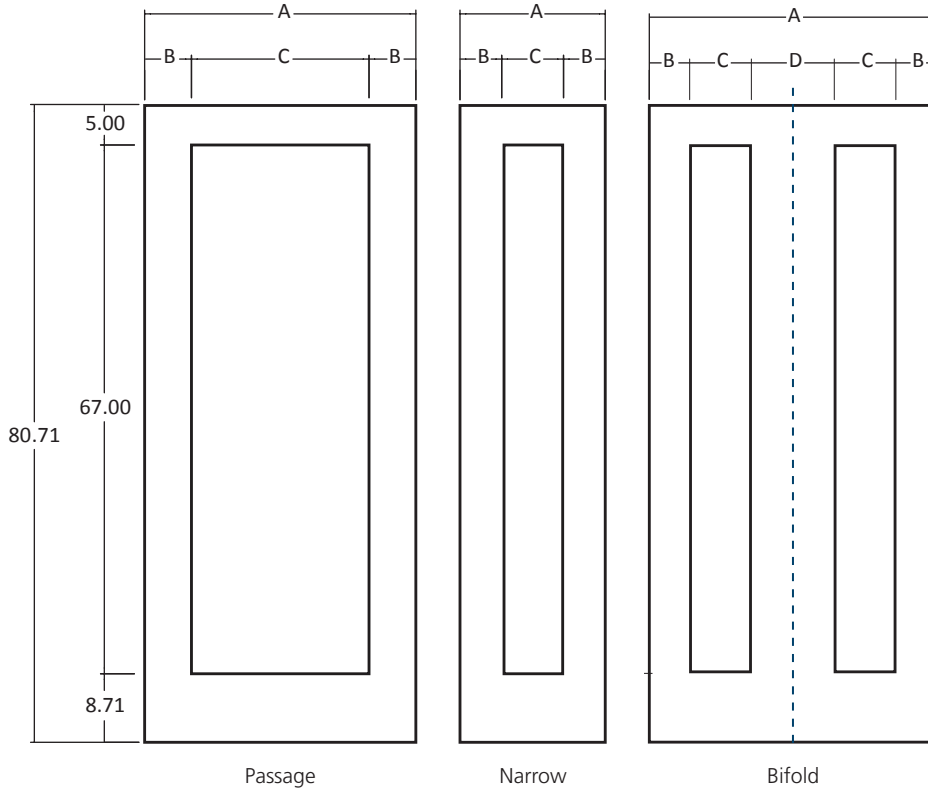

Interior Door Facings (Consolidated)

Dimensional Specifications (Imperial)

Moulded Interior Door Facings

Madison® Smooth
Smooth | 6'8"
Craftsman Sticking

Madison® Smooth | Smooth | 6'8"

Moulded Door Design (Door Facing) Sizes. Overall length and width dimensions +/- 1/16".