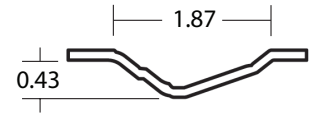

Avalon® Textured
Oak Wood Grain | 7'0"
Modified Cove & Bead Sticking