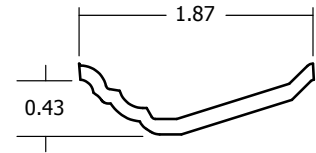

Rockport® Smooth

Smooth | 7'0"

Modified Cove & Bead

Rockport® Smooth | Smooth | 7'0"

Moulded Door Design (Door Facing) Sizes. Overall length and width dimensions +/- 1/16".

Nominal	A	B	C	D
36	36.378	5.314	25.750	--
34	34.370	4.310	25.750	--
32	32.362	4.306	23.750	--
30	30.394	4.322	21.750	--
28	28.386	4.318	19.750	--
26	26.378	3.314	19.750	--
24	24.370	4.310	15.750	--
22	22.362	3.306	15.750	--
20	20.394	5.072	10.250	--
18	18.386	4.068	10.250	--
16	16.378	3.752	8.874	--
15	15.394	3.260	8.874	--
14	14.370	2.748	8.874	--
12	12.362	3.244	5.874	--
18/18 B	36.378	4.377	11.874	3.875
16/16 B	32.362	2.370	11.874	3.875
15/15 B	30.394	4.385	8.874	3.875
14/14 B	28.386	3.381	8.874	3.875
12/12 B	24.370	4.374	5.874	3.875

Please Note: These images are for illustration purposes only and are not made to scale. Dimensions may vary by design or manufacturing facility, please contact JELD-WEN for dimensional clarifications.