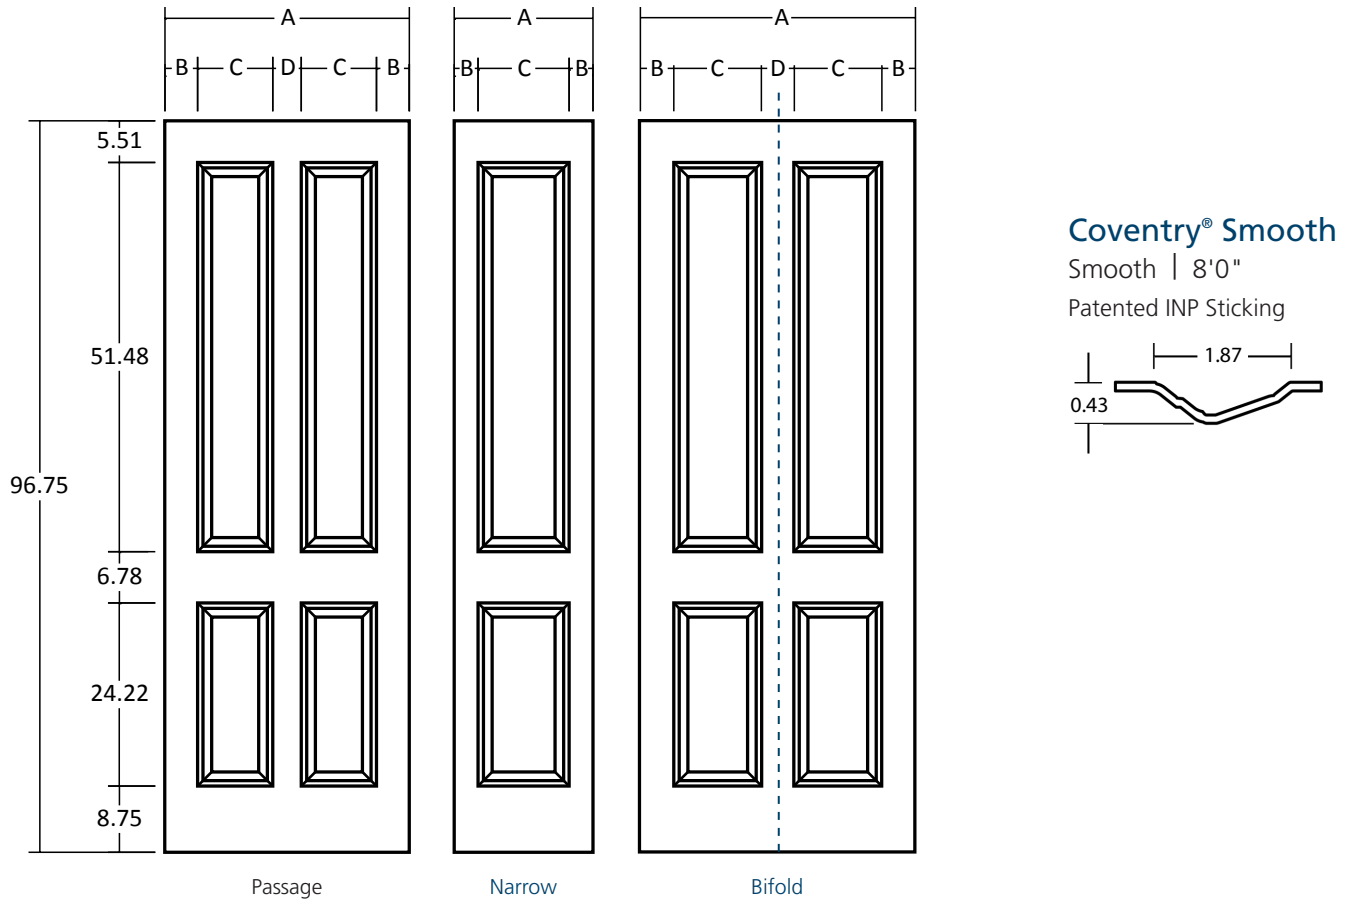

Coventry® Smooth | Smooth | 8'0"

Moulded Door Design (Door Facing) Sizes. Overall length and width dimensions +/- 1/16".

Nominal	A	B	C	D
36	36.375	4.345	11.956	3.775
34	34.375	5.345	9.956	3.775
32	32.375	4.345	9.956	3.775
30	30.375	4.345	8.956	3.775
28	28.375	4.345	7.956	3.775
26	26.375	5.345	5.956	3.775
24	24.375	4.345	5.956	3.775
22	22.375	3.345	5.956	3.775
20	20.375	4.208	11.960	--
18	18.375	3.208	11.960	--
16	16.375	4.688	7.080	--
15	15.375	4.148	7.080	--
14	14.375	3.648	7.080	--
12	12.375	2.648	7.080	--
18/18 B	36.375	4.345	11.956	3.775
16/16 B	32.375	4.345	9.956	3.775
15/15 B	30.375	4.345	8.956	3.775
14/14 B	28.375	4.345	7.956	3.775
12/12 B	24.375	4.345	5.956	3.775

Please Note: These images are for illustration purposes only and are not made to scale.
Dimensions may vary by design or manufacturing facility, please contact JELD-WEN for dimensional clarifications.