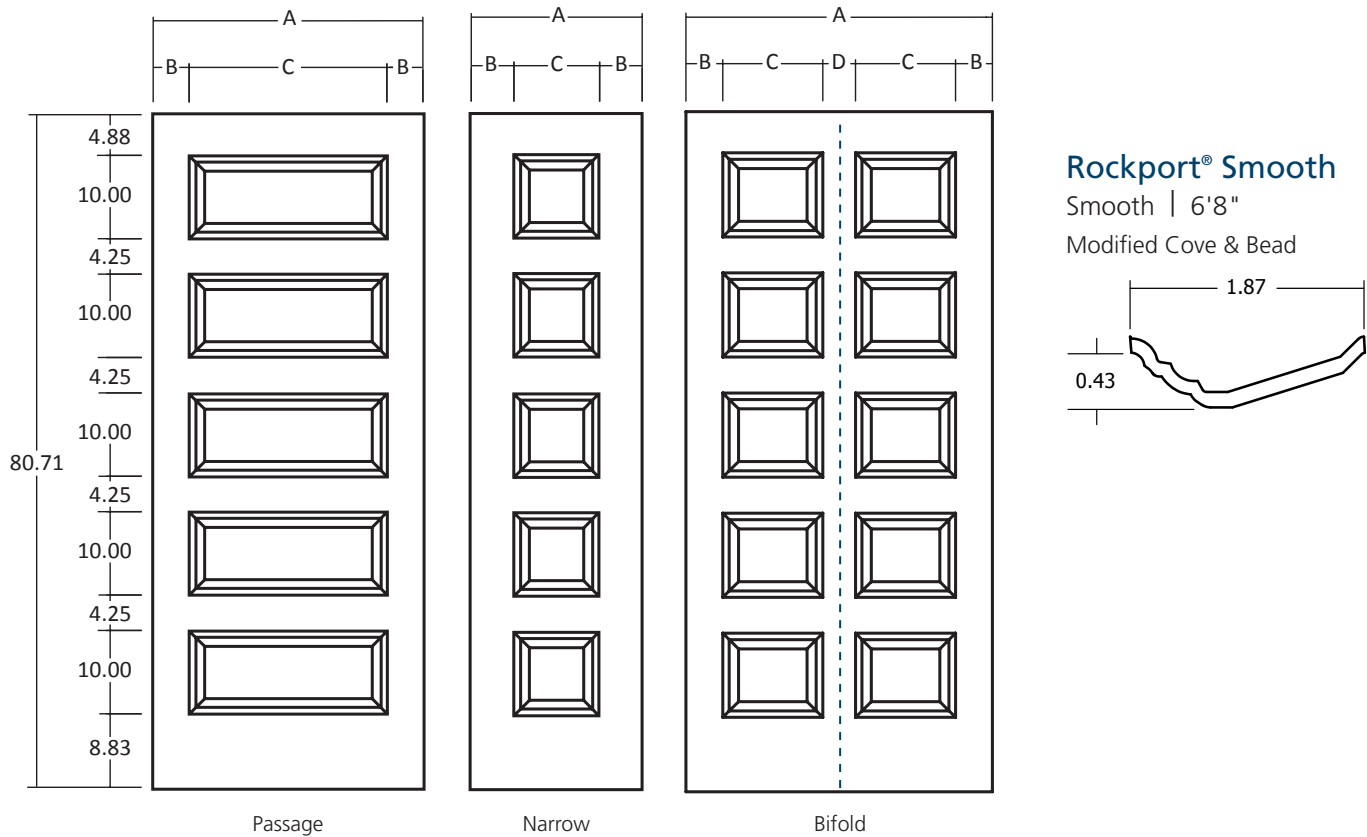

Rockport® Smooth | Smooth | 6'8"

Moulded Door Design (Door Facing) Sizes. Overall length and width dimensions +/- 1/16".

Nominal	A	B	C	D
36	36.378	5.314	25.750	--
34	34.370	4.310	25.750	--
32	32.362	4.306	23.750	--
30	30.394	4.322	21.750	--
28	28.386	4.318	19.750	--
26	26.378	3.314	19.750	--
24	24.370	4.310	15.750	--
22	22.362	3.306	15.750	--
20	20.394	5.072	10.250	--
18	18.386	4.068	10.250	--
16	16.378	3.752	8.874	--
15	15.394	3.260	8.874	--
14	14.370	2.748	8.874	--
12	12.362	3.244	5.874	--
18/18 B	36.378	4.377	11.874	3.875
16/16 B	32.362	2.370	11.874	3.875
15/15 B	30.394	4.385	8.874	3.875
14/14 B	28.386	3.381	8.874	3.875
12/12 B	24.370	4.374	5.874	3.875

Please Note: These images are for illustration purposes only and are not made to scale.
Dimensions may vary by design or manufacturing facility, please contact JELD-WEN for dimensional clarifications.