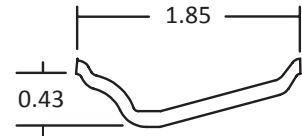

Continental™ Smooth
Smooth | 6'8"
Ovolo Sticking

Continental™ Smooth | Smooth | 6'8"

Moulded Door Design (Door Facing) Sizes. Overall length and width dimensions +/- 1/16".

Nominal	A	B	C	D
36	36.378	6.181	24.017	--
34	34.370	5.177	24.017	--
32	32.362	5.681	21.000	--
30	30.394	5.216	19.961	--
28	28.386	5.193	18.000	--
26	26.378	4.189	18.000	--
24	24.370	5.197	13.976	--
22	22.362	4.193	13.976	--
20	20.394	4.910	10.574	--
18	18.386	3.906	10.574	--
16	16.378	3.902	8.574	--
15	15.394	3.410	8.574	--
14	14.370	2.898	8.574	--
12	12.362	3.394	5.574	--
18/18 B	36.378	4.934	10.574	5.362
16/16 B	32.362	2.926	10.574	5.362
15/15 B	30.394	4.441	8.574	4.363
14/14 B	28.386	3.437	8.574	4.363
12/12 B	24.370	4.430	5.574	4.363

Please Note: These images are for illustration purposes only and are not made to scale.
Dimensions may vary by design or manufacturing facility, please contact JELD-WEN for dimensional clarifications.