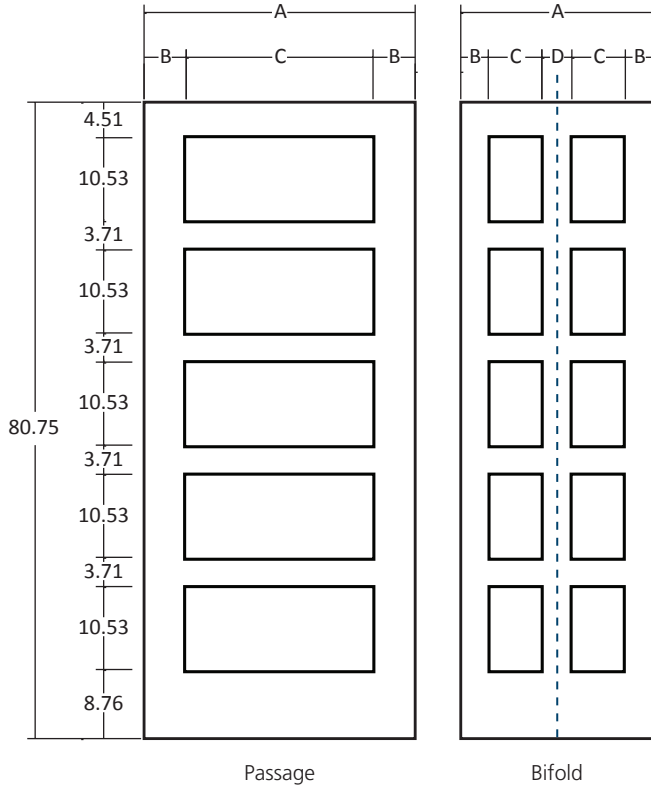

Conmore™ Smooth
Smooth | 6'8"
Flat Panel Sticking

Conmore™ Smooth | Smooth | 6'8"

Moulded Door Design (Door Facing) Sizes. Overall length and width dimensions +/- 1/16".

Nominal	A	B	C	D
36	36.375	5.345	25.686	3.814
34	34.375	5.345	23.686	--
32	32.375	4.345	23.686	--
30	30.375	4.345	21.686	--
28	28.375	4.345	19.686	--
26	26.375	5.345	15.686	--
24	24.375	4.345	15.686	--
22	22.375	3.345	15.686	--
20	20.375	5.345	9.686	--
18	18.375	4.345	9.686	--
16	--	--	--	--
18/18 B†	36.375	6.600	9.090	4.995
16/16 B†	32.375	4.600	9.090	4.995
15/15 B†	30.375	3.600	9.090	4.995
14/14 B†	28.375	2.600	9.090	4.995
12/12 B	24.375	3.497	6.786	3.809