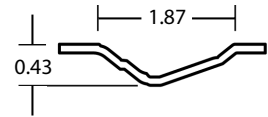

Coventry® Smooth
Smooth | 6'8"
Patented INP Sticking