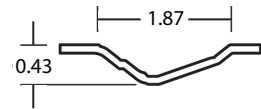

Colonist® Smooth
Smooth | 7'0"
Patented INP Sticking