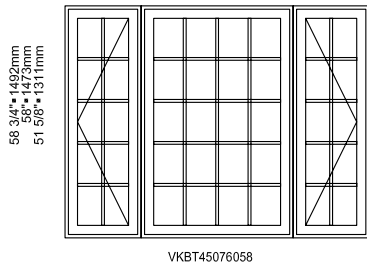

Architectural detail manual

Casement window DF3103

All vinyl

DF Windows® Collection

Frame: 19" - 38" - 19"
Cadre: 483mm-965mm-483mm

Visible glass: 12 5/8" - 31 5/8" - 12 5/8"
Verre visible: 321mm-803mm-321mm