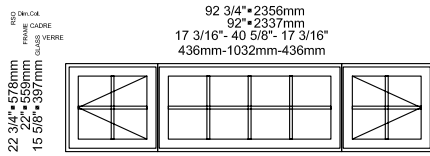

Architectural detail manual

Casement window DF3103

All vinyl

VK3LT092022