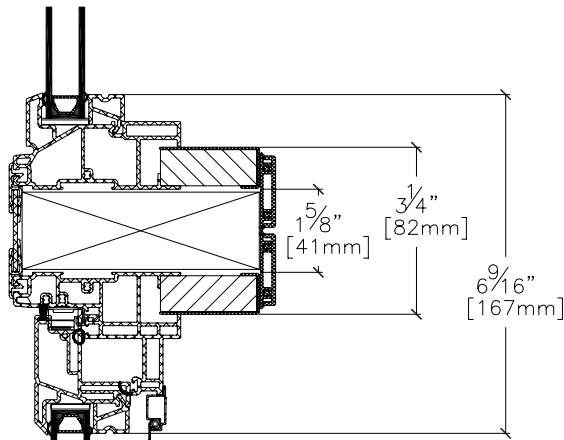

Combination Assemblies

Combination Units - All vinyl Casements

JELD-WEN vinyl Casement Windows can be grouped in almost an infinite number of combinations. They can be mulled directly alongside other operating or fixed casements. Stack them on top or below one another or as part of an elegant Half Round or Quarter Round assembly. Combining them with angular or rectangular Geometrics can create a majestic look. Adding "SDL" (simulated divided lites) or grilles, will accent or provide special effects to your assembly. If standard sizes do not meet your opening requirements, custom sizes may be specified.

Where applications require structural support in the assembly itself, or in the wall section, units may be separated by a specified dimension. If the separation is desired for appearance only, the specified dimension is considered a "spreadmull" and contain filler blocks between the units. In either case, the units are factory assembled and come with exterior and interior mull covers.

Reinforcement: Imposte verre scellé fixe
Cadre de vinyle
Reinforcement: Transom with fixed lite
Vinyl frame