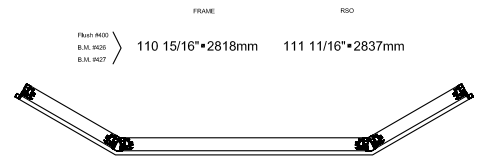

Frame: 27" - 62" - 27"
Cadre: 686mm-1575mm-686mm

Visible glass: 20 5/8" - 55 5/8" - 20 5/8"
Verre visible: 524mm-1413mm-524mm

VKBT30116046