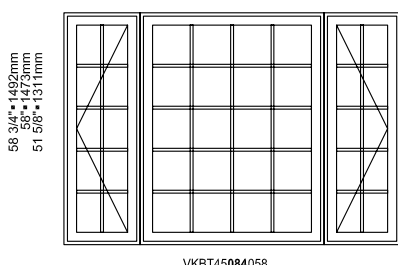

Architectural detail manual

Casement window DF3103

All vinyl

Frame: 19" - 46" - 19"
Cadre: 483mm-1168mm-483mm

Visible glass: 12 5/8" - 39 5/8" - 12 5/8"
Verre visible: 321mm-1006mm-321mm