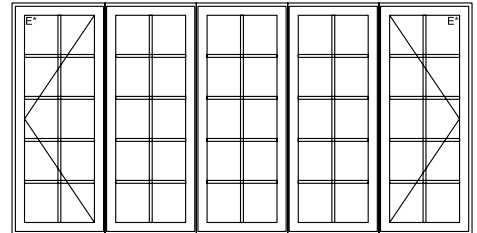

58 3/4"•1492mm
58"•1473mm
51 5/8"•1311mm

VKST115058