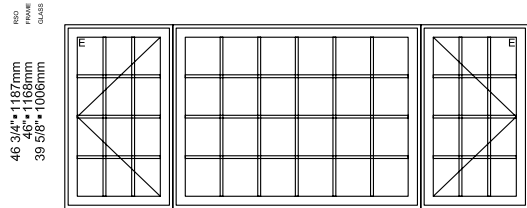

Frame: 27" - 62" - 27"
Cadre: 686mm-1575mm-686mm

Visible glass: 20 5/8" - 55 5/8" - 20 5/8"
Verre visible: 524mm-1413mm-524mm

VKBT30116046