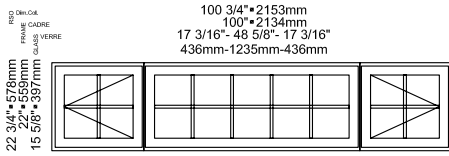

Architectural detail manual

Casement window DF3103

All vinyl

DF Windows® Collection

Frame: 23"- 54"- 23"
Cadre: 584mm-1372mm-584mm