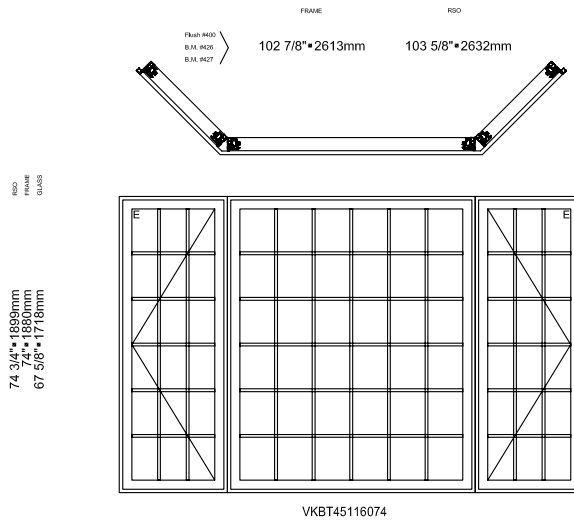

Architectural detail manual

Casement window DF3103

All vinyl

Frame: 27" - 62" - 27"
Cadre: 686mm - 1575mm - 686mm

Visible glass: 20 5/8" - 55 5/8" - 20 5/8"
Verre visible: 524mm - 1413mm - 524mm