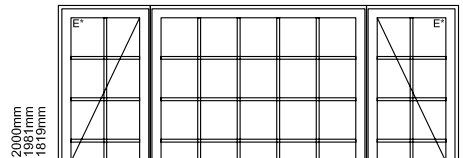

Architectural detail manual

Casement window DF3103

All vinyl

DF Windows® Collection

Frame: 23"- 54"- 23"
Cadre: 584mm-1372mm-584mm