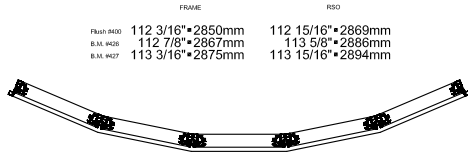

Architectural detail manual

Casement window DF3103

All vinyl

DF Windows® Collection