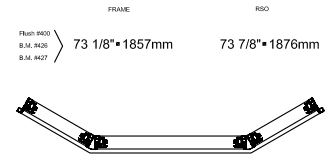

Architectural detail manual

Casement window DF3103

All vinyl