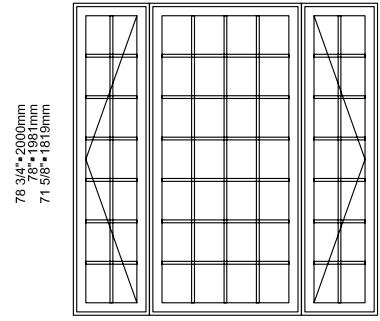

Architectural detail manual

Casement window DF3103

All vinyl

DF Windows® Collection

Frame: 19" - 38" - 19"
Cadre: 483mm-965mm-483mm

Visible glass: 12 5/8" - 31 5/8" - 12 5/8"
Verre visible: 321mm-803mm-321mm