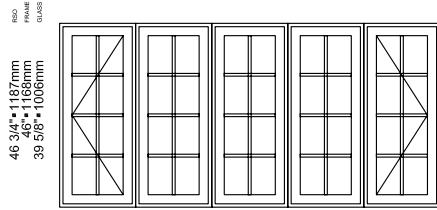

Architectural detail manual

Casement window DF3103

All vinyl

DF Windows® Collection

	FRAME	RSD
FRAM #400	91 13/16"•2332mm	92 9/16"•2351mm
B.M. #406	92 9/16"•2351mm	93 5/16"•2370mm
B.M. #427	93 1/16"•2364mm	93 13/16"•2383mm

	FRAME	RSD
FRAM #400	91 13/16"•2332mm	92 9/16"•2351mm
B.M. #406	92 9/16"•2351mm	93 5/16"•2370mm
B.M. #427	93 1/16"•2364mm	93 13/16"•2383mm

	FRAME	RSD
FRAM #400	91 13/16"•2332mm	92 9/16"•2351mm
B.M. #406	92 9/16"•2351mm	93 5/16"•2370mm
B.M. #427	93 1/16"•2364mm	93 13/16"•2383mm

VK5AT095046