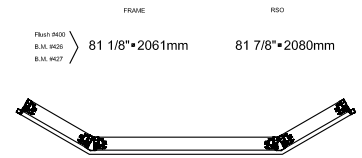

Architectural detail manual

Casement window DF3103

All vinyl

VKBT30084046

48 3/4"•1238mm
48"•119mm
41 5/8"•1057mm