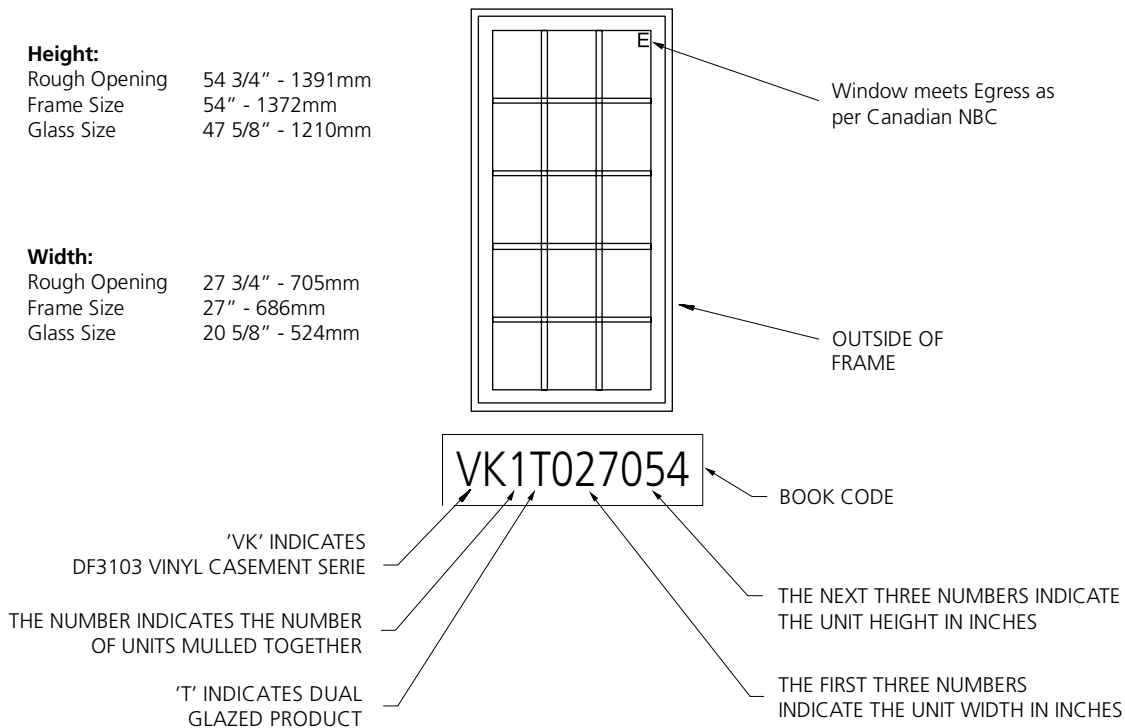

All vinyl

EZ Spec Guide

ELEVATION DRAWINGS UTILIZE A LIMITED NUMBER OF PROJECTED LINES TO PRODUCE A RUDIMENTARY DRAWING INTENDED TO BE USED IN A SMALL GRAPHICAL SCALE. ELEVATIONS ARE VIEWED PERPENDICULAR FROM THE EXTERIOR OF THE STRUCTURE. IF MORE DIMENSIONS ARE NEEDED, USE THE SECTION DRAWINGS FOR MORE COMPLETE DEPICTIONS.