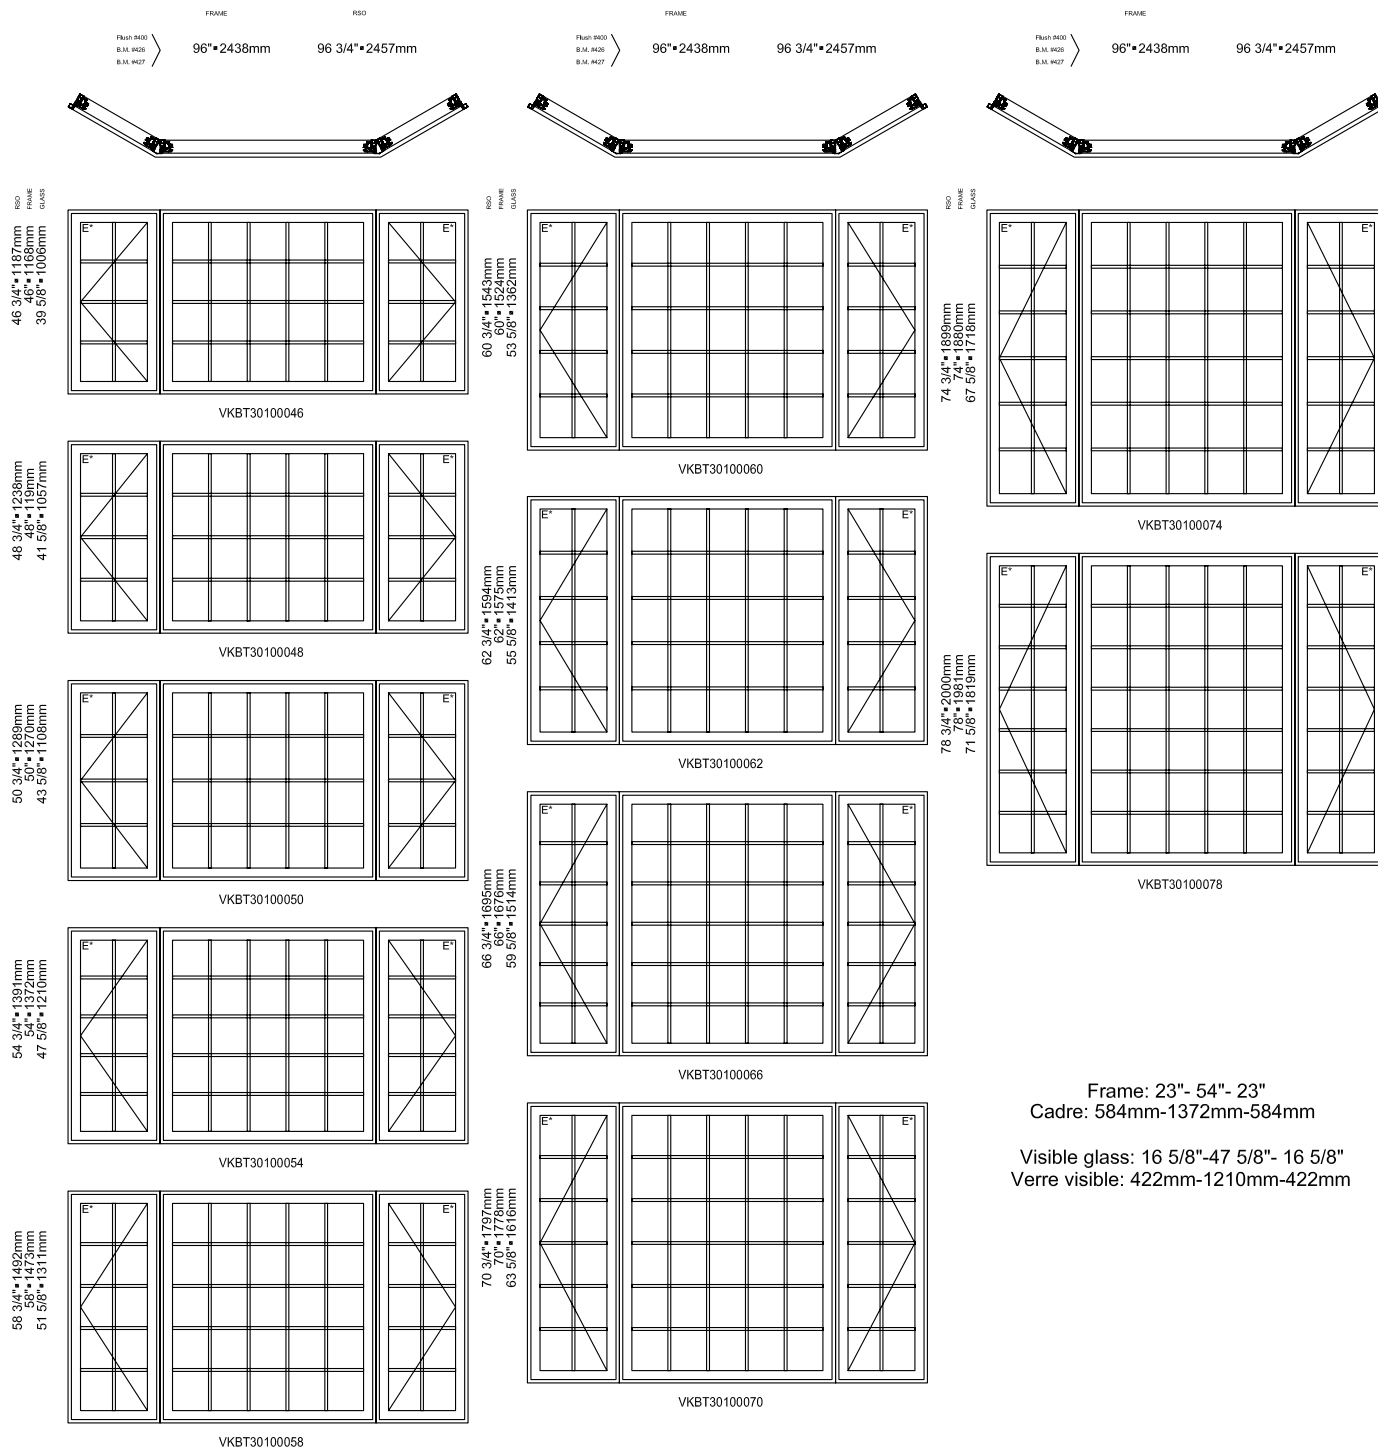

Frame: 23"- 54"- 23"
Cadre: 584mm-1372mm-584mm

Visible glass: 16 5/8"-47 5/8"- 16 5/8"
Verre visible: 422mm-1210mm-422mm