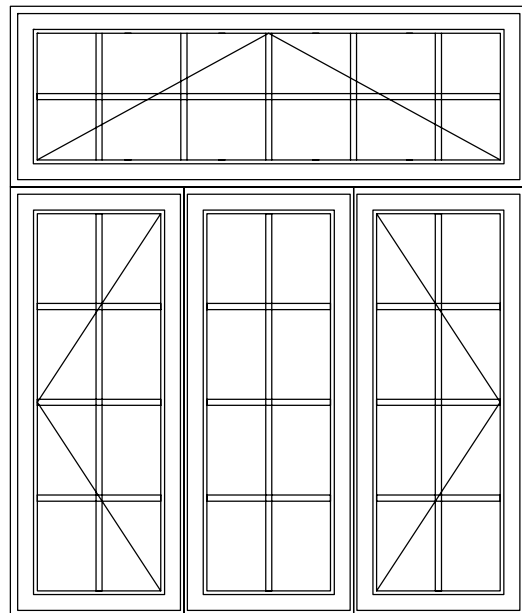

BAR ALIGNMENT

Alignment of muntin bars from one window to the next is often required by fine architectural design. Wood grilles, GBG (Grilles between the Glass), Simulated Divided Lites and False Mullion may be specified with muntin bars aligned.