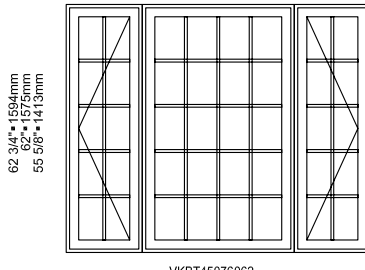

Architectural detail manual

Casement window DF3103

All vinyl

DF Windows® Collection

Frame: 19" - 38" - 19"
Cadre: 483mm-965mm-483mm

Visible glass: 12 5/8" - 31 5/8" - 12 5/8"
Verre visible: 321mm-803mm-321mm