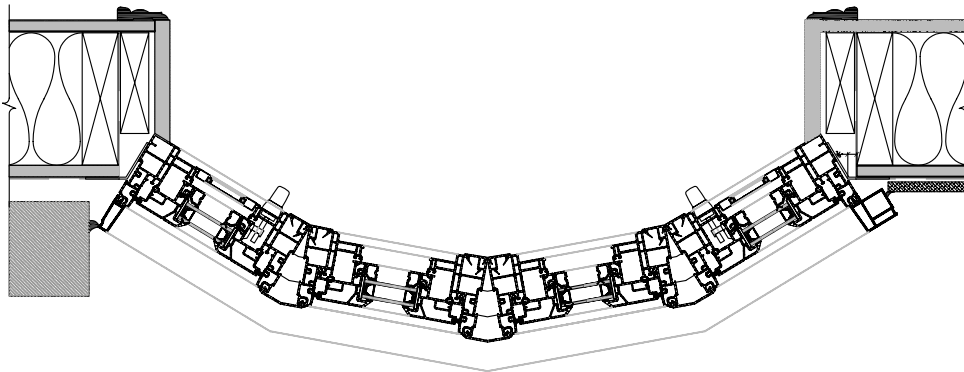

Bow Spec Guide: 1" Scale

ALL VINYL BOW 4

BOW 4 SECTIONS

Unit No.	Window option	Rough Opening		Angle	Unit size		Int. Projection		Ext. Projection		Overall molding to molding		Overall frame size	
		INCH	MM		INCH	MM	INCH	MM	INCH	MM	INCH	MM	INCH	MM
VK4AT 076 xx	Flush #400	73 1/16	1856	20,8°	19,0	483	13 5/16	338	13 11/16	348	73 5/16	1862	72 5/16	1837
	B.M. #426	73 3/4	1873	20,8°	19,0	483	13 5/16	338	14 3/8	365	76 7/16	1942	73	1854
	B.M. #427	74 7/16	1891	20,8°	19,0	483	13 5/16	338	13 7/8	352	74 11/16	1897	73 11/16	1872
VK4AT 092 xx	Flush #400	89 5/8	2276	17,2°	23,0	584	13 7/16	341	13 3/4	349	89 3/4	2280	88 7/8	2257
	B.M. #426	90 5/16	2294	17,2°	23,0	584	13 7/16	341	14 1/4	362	92 11/16	2354	89 9/16	2275
	B.M. #427	90 3/4	2305	17,2°	23,0	584	13 7/16	341	13 7/8	352	90 7/8	2308	90	2286
VK4AT 108 xx	Flush #400	106 1/8	2696	14,6°	27,0	686	13 1/2	343	13 11/16	348	106 1/8	2696	105 3/8	2677
	B.M. #426	106 13/16	2713	14,6°	27,0	686	13 1/2	343	14 3/16	360	109	2769	106 1/16	2694
	B.M. #427	107 1/8	2721	14,6°	27,0	686	13 1/2	343	13 13/16	351	107 1/8	2721	106 3/8	2702