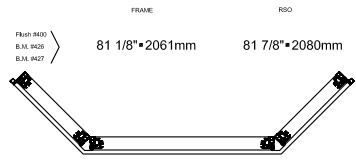

Architectural detail manual

Casement window DF3103

All vinyl