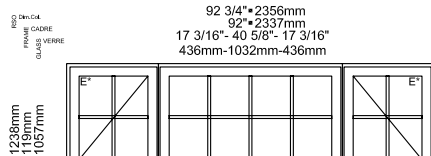

Architectural detail manual

Casement window DF3103

All vinyl

VK3LT092046

VK3LT092062

VK3LT092078

Frame: 23" - 46" - 23"
Cadre: 584mm - 1168mm - 584mm