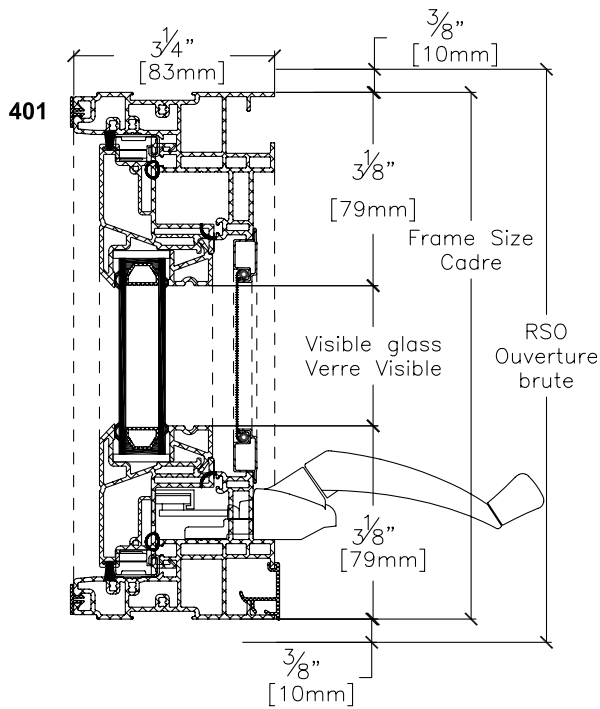

ALL VINYL CASEMENT TRIM OPTIONS

3 1/4" avec 401
3 1/4" with 401