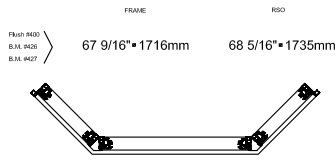

Architectural detail manual

Casement window DF3103

All vinyl

DF Windows® Collection

Frame: 19" - 38" - 19"
Cadre: 483mm-965mm-483mm

Visible glass: 12 5/8" - 31 5/8" - 12 5/8"
Verre visible: 321mm-803mm-321mm