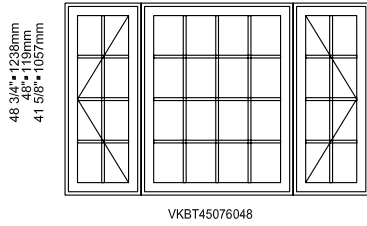

Architectural detail manual

Casement window DF3103

All vinyl

DF Windows® Collection

Frame: 19" - 38" - 19"
Cadre: 483mm-965mm-483mm

Visible glass: 12 5/8" - 31 5/8" - 12 5/8"
Verre visible: 321mm-803mm-321mm