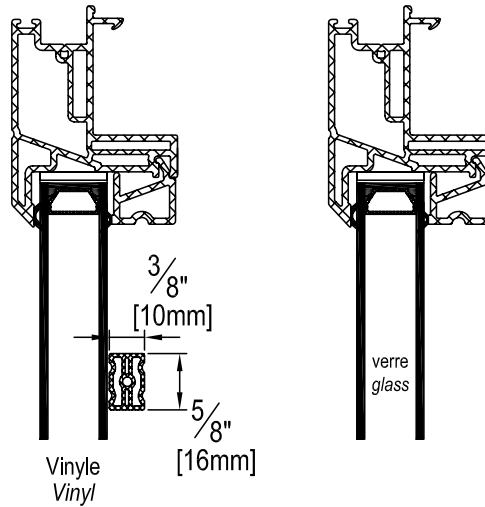

## Casement window DF3103

All vinyl

Frame: 27" - 62" - 27"  
Cadre: 686mm - 1575mm - 686mm

Visible glass: 20 5/8" - 55 5/8" - 20 5/8"  
Verre visible: 524mm - 1413mm - 524mm

CASEMENT GLAZING OPTIONS

Carrelage amovible \_\_\_\_\_  
*Removable grilles*