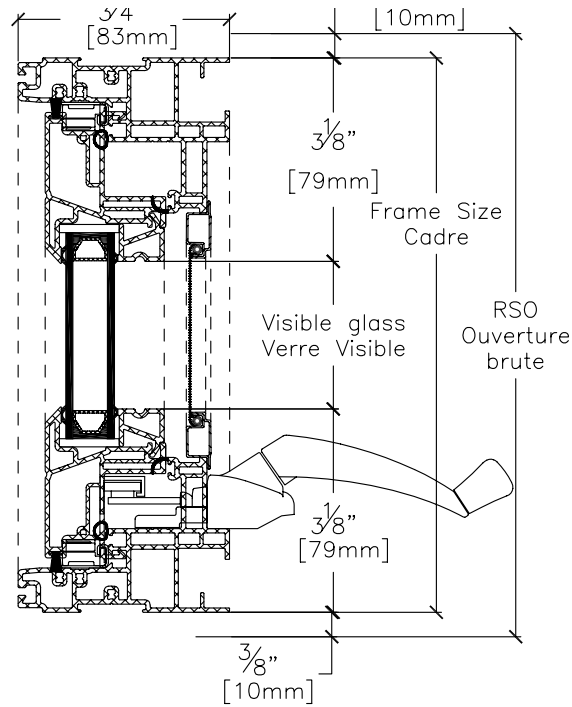

ALL VINYL CASEMENT TRIM OPTIONS

3 1/4" #400
1/4" flush frame #400