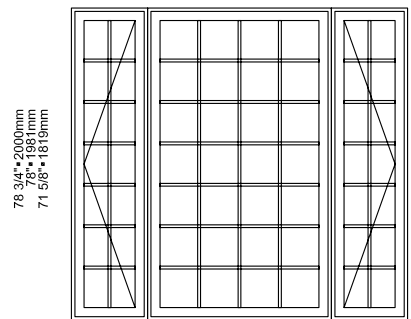

Architectural detail manual

Casement window DF3103

All vinyl

Frame: 19" - 46" - 19"
Cadre: 483mm-1168mm-483mm

Visible glass: 12 5/8" - 39 5/8" - 12 5/8"
Verre visible: 321mm-1006mm-321mm