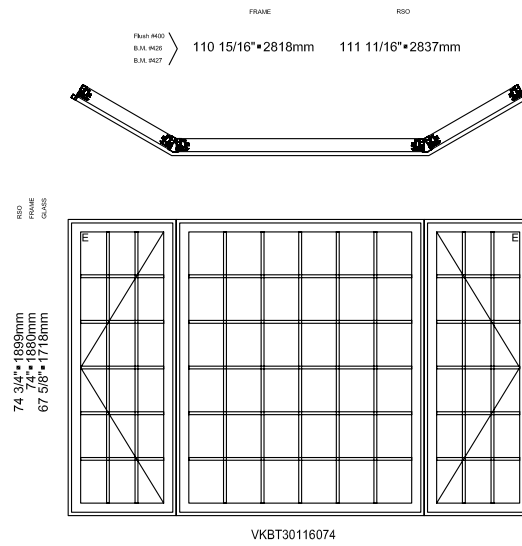

Architectural detail manual

Casement window DF3103

All vinyl

Frame: 27"- 62"- 27"
Cadre: 686mm-1575mm-686mm

Visible glass: 20 5/8"- 55 5/8"- 20 5/8"
Verre visible: 524mm-1413mm-524mm