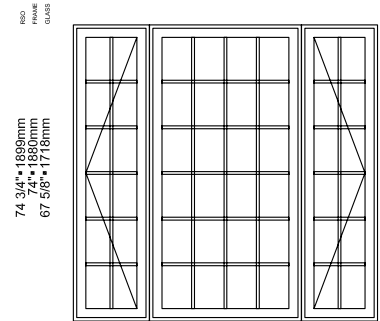

Architectural detail manual

Casement window DF3103

All vinyl

DF Windows® Collection

Frame: 19" - 38" - 19"
Cadre: 483mm-965mm-483mm

Visible glass: 12 5/8" - 31 5/8" - 12 5/8"
Verre visible: 321mm-803mm-321mm