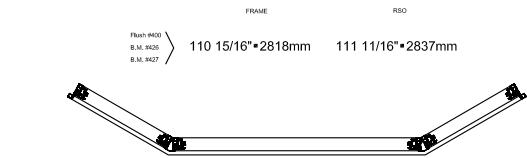

Architectural detail manual

Casement window DF3103

All vinyl

DF Windows® Collection