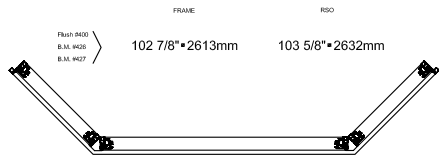

Architectural detail manual

Casement window DF3103

All vinyl

DF Windows® Collection