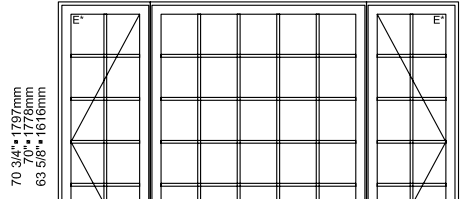

Architectural detail manual

Casement window DF3103

All vinyl

DF Windows® Collection

Frame: 23"- 54"- 23"
Cadre: 584mm-1372mm-584mm