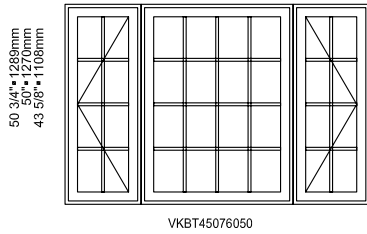

Architectural detail manual

Casement window DF3103

All vinyl

DF Windows® Collection

Frame: 19" - 38" - 19"
Cadre: 483mm-965mm-483mm

Visible glass: 12 5/8" - 31 5/8" - 12 5/8"
Verre visible: 321mm-803mm-321mm