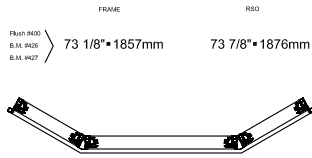

Architectural detail manual

Casement window DF3103

All vinyl