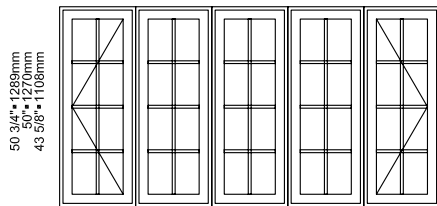

VK5AT095050