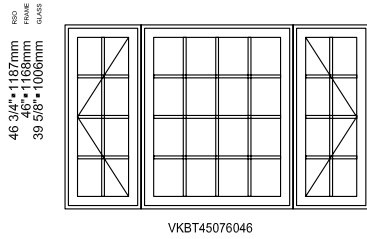

Architectural detail manual

Casement window DF3103

All vinyl

DF Windows® Collection

Frame: 19" - 38" - 19"
Cadre: 483mm-965mm-483mm

Visible glass: 12 5/8" - 31 5/8" - 12 5/8"
Verre visible: 321mm-803mm-321mm