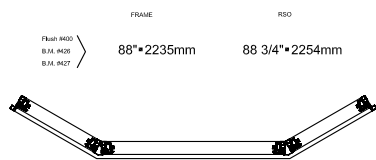

Architectural detail manual

Casement window DF3103

All vinyl

DF Windows® Collection