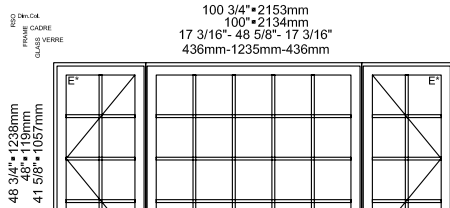

Architectural detail manual

Casement window DF3103

All vinyl

DF Windows® Collection

Frame: 23"- 54"- 23"
Cadre: 584mm-1372mm-584mm