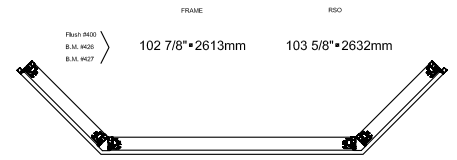

Frame: 27"- 62"- 27"
Cadre: 686mm-1575mm-686mm
Visible glass: 20 5/8"- 55 5/8"- 20 5/8"
Verre visible: 524mm-1413mm-524mm