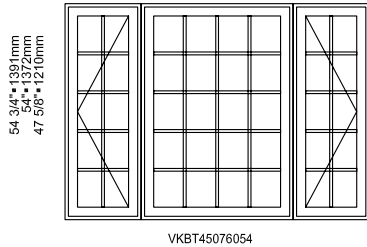

Architectural detail manual

Casement window DF3103

All vinyl

DF Windows® Collection

Frame: 19" - 38" - 19"
Cadre: 483mm-965mm-483mm

Visible glass: 12 5/8" - 31 5/8" - 12 5/8"
Verre visible: 321mm-803mm-321mm