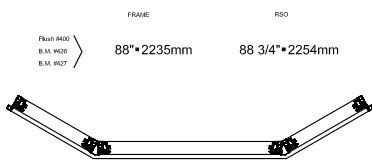

Architectural detail manual

Casement window DF3103

All vinyl

DF Windows® Collection