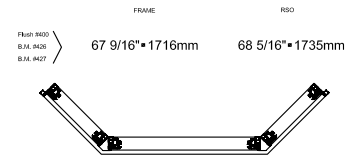

Architectural detail manual

Casement window DF3103

All vinyl

DF Windows® Collection

Frame: 19" - 38" - 19"
Cadre: 483mm-965mm-483mm

Visible glass: 12 5/8" - 31 5/8" - 12 5/8"
Verre visible: 321mm-803mm-321mm