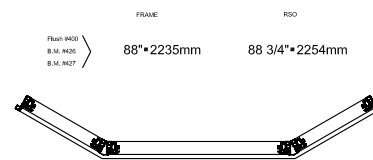

Architectural detail manual

Casement window DF3103

All vinyl

DF Windows® Collection