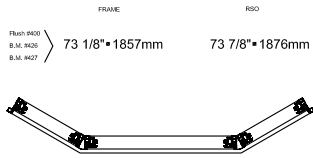

Architectural detail manual

Casement window DF3103

All vinyl