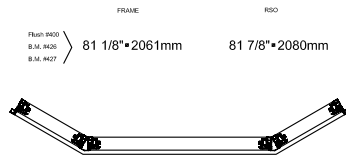

Architectural detail manual

Casement window DF3103

All vinyl

VKBT30084046

48 3/4"•1238mm
48"•119mm
41 5/8"•1057mm