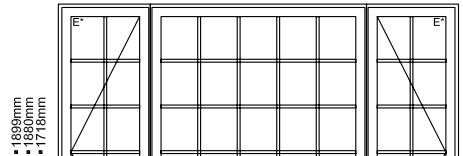

Architectural detail manual

Casement window DF3103

All vinyl

DF Windows® Collection

Frame: 23"- 54"- 23"
Cadre: 584mm-1372mm-584mm