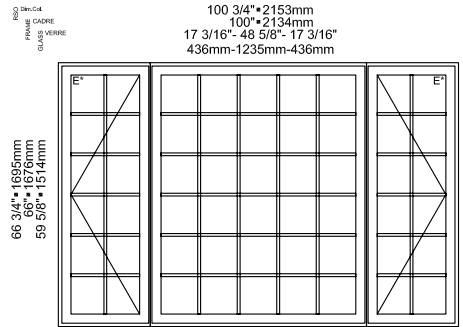

Architectural detail manual

Casement window DF3103

All vinyl

DF Windows® Collection

Frame: 23"- 54"- 23"
Cadre: 584mm-1372mm-584mm