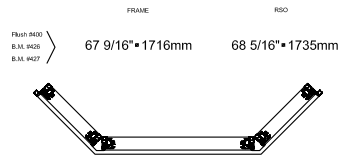

Architectural detail manual

Casement window DF3103

All vinyl

DF Windows® Collection

Frame: 19" - 38" - 19"
Cadre: 483mm-965mm-483mm

Visible glass: 12 5/8" - 31 5/8" - 12 5/8"
Verre visible: 321mm-803mm-321mm