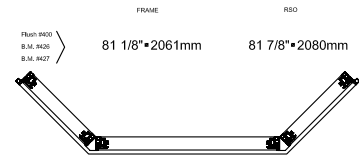

Architectural detail manual

Casement window DF3103

All vinyl