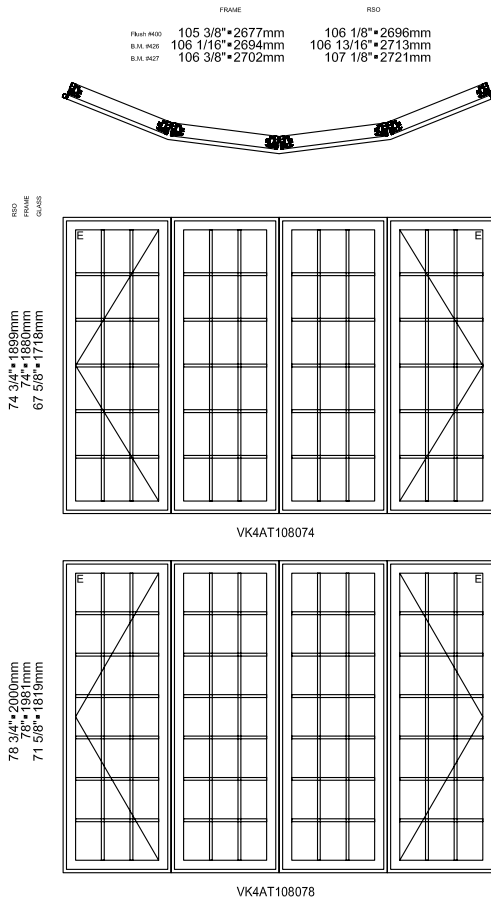

Architectural detail manual

Casement window DF3103

All vinyl

Frame: 27"
Cadre: 686mm

Visible glass: 20 5/8"
Verre visible: 524mm