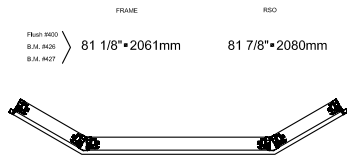

Architectural detail manual

Casement window DF3103

All vinyl

VKBT30084046

48 3/4"•1238mm
48"•119mm
41 5/8"•1057mm