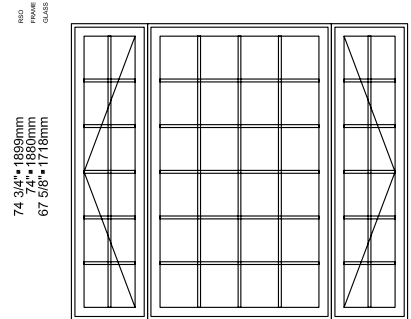

Architectural detail manual

Casement window DF3103

All vinyl

Frame: 19" - 46" - 19"
Cadre: 483mm-1168mm-483mm

Visible glass: 12 5/8" - 39 5/8" - 12 5/8"
Verre visible: 321mm-1006mm-321mm