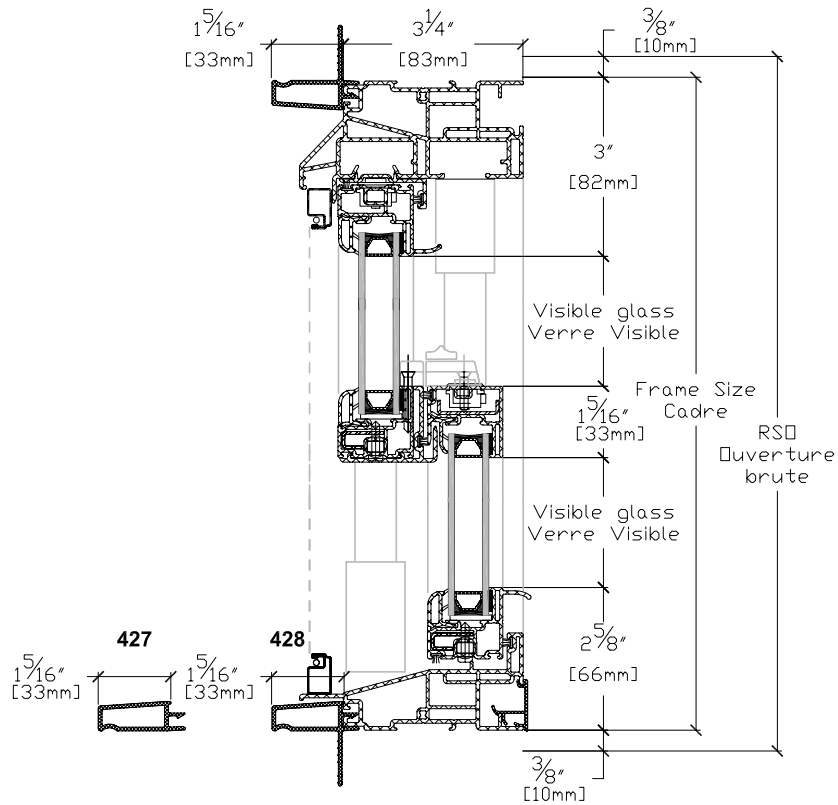

DOUBLE-HUNG TRIM OPTIONS

3 1/4" avec 427-428
3 1/4" with 427-428