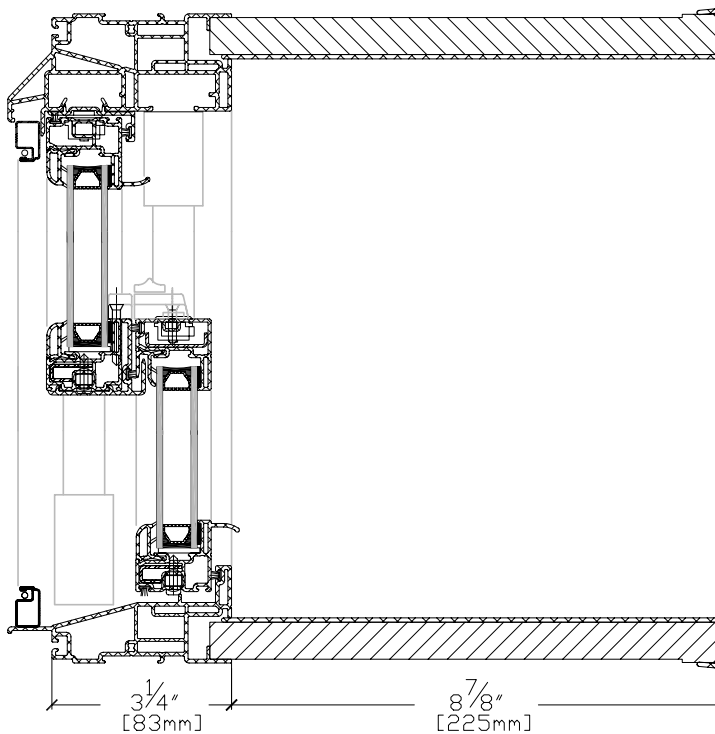

VINYL CLAD JAMB EXTENDER OPTIONS