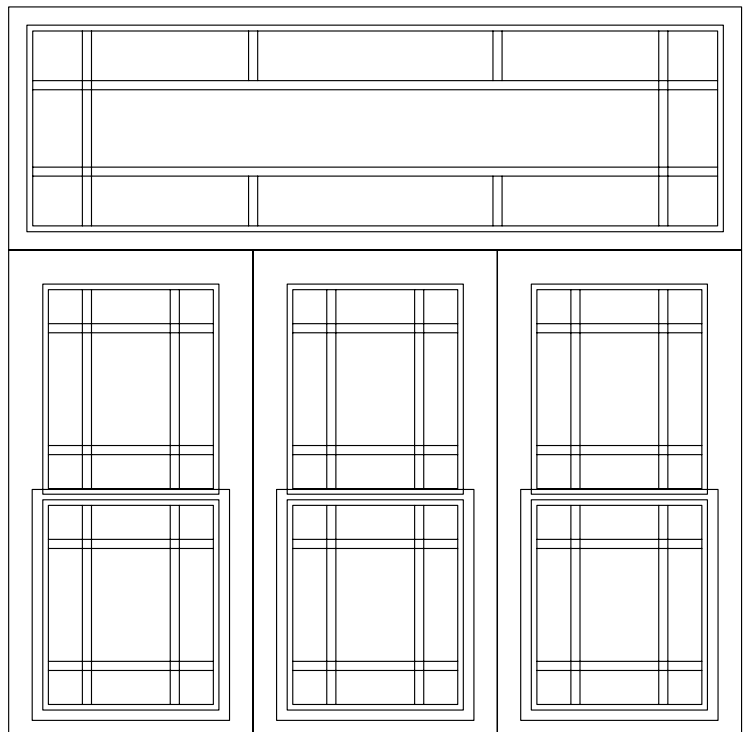

BAR ALIGNMENT

Alignment of muntin bars from one window to the next is often required by fine architectural design. GBG (Grilles between the Glass), and Simulated Divided Lites may be specified with muntin bars aligned.