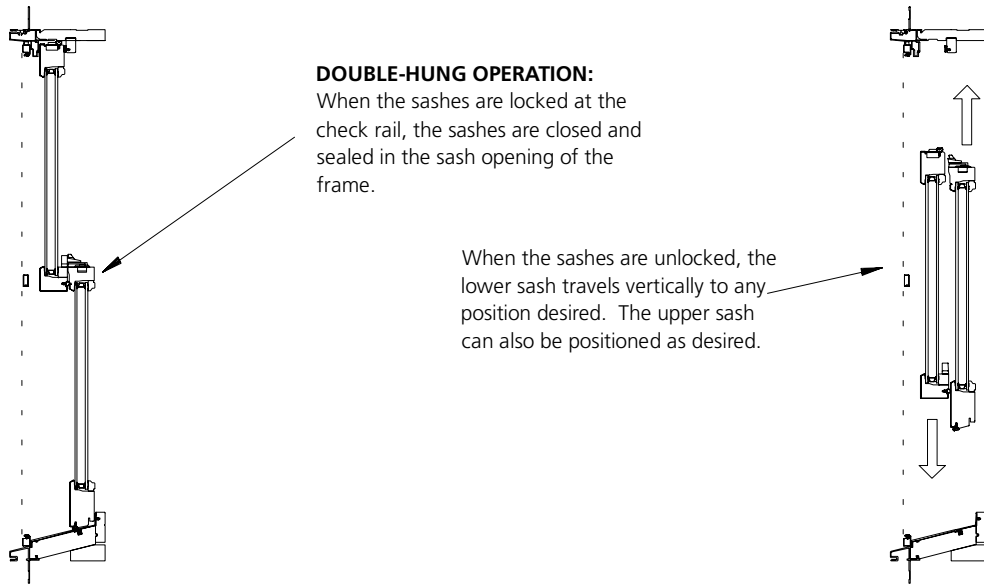

* The venting sash can not exceed 39".

General Information

MULTIPLE ASSEMBLIES

All vinyl double-hung windows may be mullied beside other All vinyl double-hungs or All vinyl picture windows, or below All vinyl transom windows, to fulfill a wide variety of needs. Factory assembled mulls are limited in height (99"), width (150"), and a total area (60 square feet).

All vinyl

Handing & Operation

SASH TILTING FOR WASHING

The Double-Hung window will allow the sashes to be tilted or removed for easy cleaning.

All vinyl

EZ Spec Guide

ELEVATION DRAWINGS UTILIZE A LIMITED NUMBER OF PROJECTED LINES TO PRODUCE A RUDIMENTARY DRAWING INTENDED TO BE USED IN A SMALL GRAPHICAL SCALE. ELEVATIONS ARE VIEWED PERPENDICULAR FROM THE EXTERIOR OF THE STRUCTURE. IF MORE DIMENSIONS ARE NEEDED, USE THE SECTION DRAWINGS FOR MORE COMPLETE DEPICTIONS.