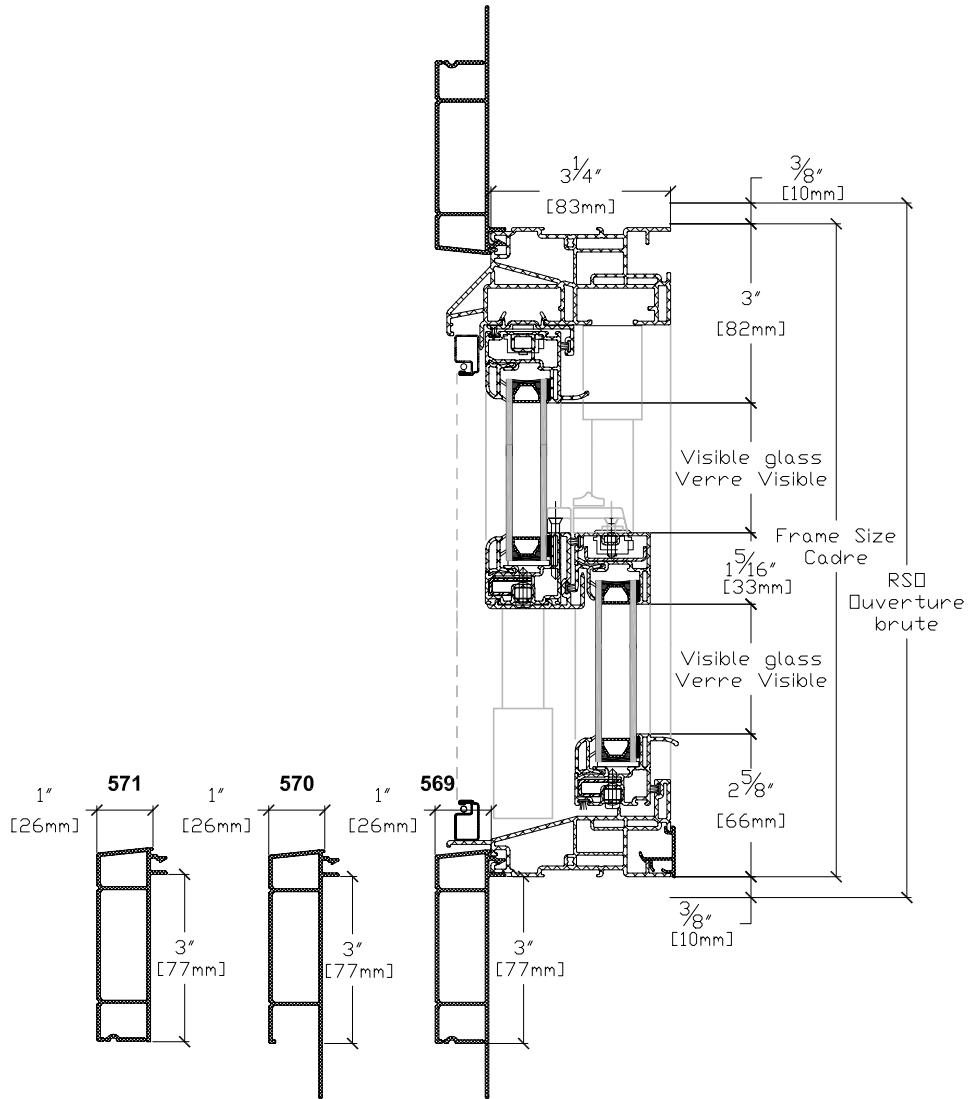

DOUBLE-HUNG TRIM OPTIONS

3 1/4" avec 569-570-571
3 1/4" with 569-570-571