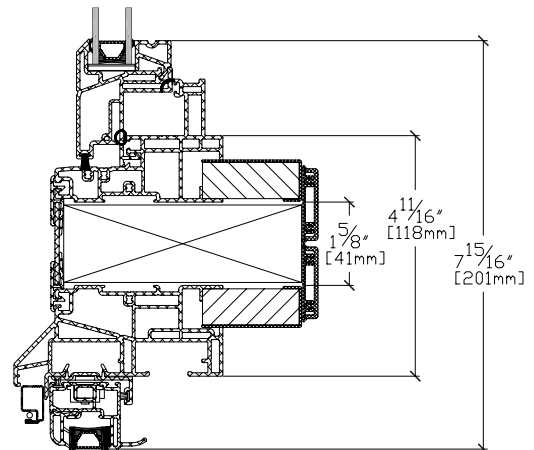

Reinforcement: Imposte volet fixe
Cadre de vinyle
Reinforcement: Transom with fixed sash
Vinyl frame

• How to determine Rough Openings of Multiple Assemblies:

JELD-WEN uses a Rough Opening allowance of 3/4" wider and 3/4" higher than the window assembly. (Contact your Dealer or JELD-WEN for special considerations for angular unit rough openings.)

1. Obtain Frame Dimensions of the units to be mullied.
2. Add Frames together along with any spread mulls.
3. Add 3/4" to the width and 3/4" to the height.

• Example:

R.O. for D3T093062 with a VD3T093022 stacked above.

#1: **Width:** The frame width 93"; add 3/4" for R.O. allowance = 93 3/4"

Height: Add the frame height 22" to the frame height 62"; add 3/4" for R.O. allowance = 84 3/4"

#2: **Width:** The frame width 93"; add 3/4" for R.O. allowance = 93 3/4"

Height: Add the frame height 22" to the frame height 62"; add 1 5/8" for reinforcement; add 3/4" for R.O. allowance = 86 3/8"