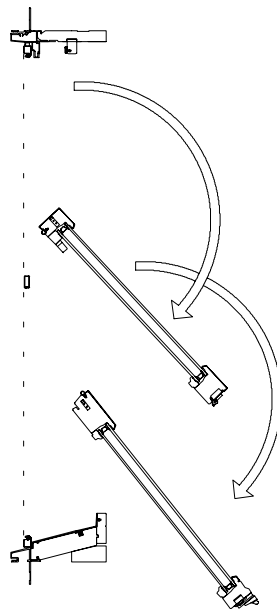

* The venting sash can not exceed 39".

General Information

MULTIPLE ASSEMBLIES

All vinyl double-hung windows may be mullied beside other All vinyl double-hungs or All vinyl picture windows, or below All vinyl transom windows, to fulfill a wide variety of needs. Factory assembled mulls are limited in height (99"), width (150"), and a total area (60 square feet).

All vinyl

Handing & Operation

SASH TILTING FOR WASHING

The Double-Hung window will allow the sashes to be tilted or removed for easy cleaning.

All vinyl

EZ Spec Guide

ELEVATION DRAWINGS UTILIZE A LIMITED NUMBER OF PROJECTED LINES TO PRODUCE A RUDIMENTARY DRAWING INTENDED TO BE USED IN A SMALL GRAPHICAL SCALE. ELEVATIONS ARE VIEWED PERPENDICULAR FROM THE EXTERIOR OF THE STRUCTURE. IF MORE DIMENSIONS ARE NEEDED, USE THE SECTION DRAWINGS FOR MORE COMPLETE DEPICTIONS.