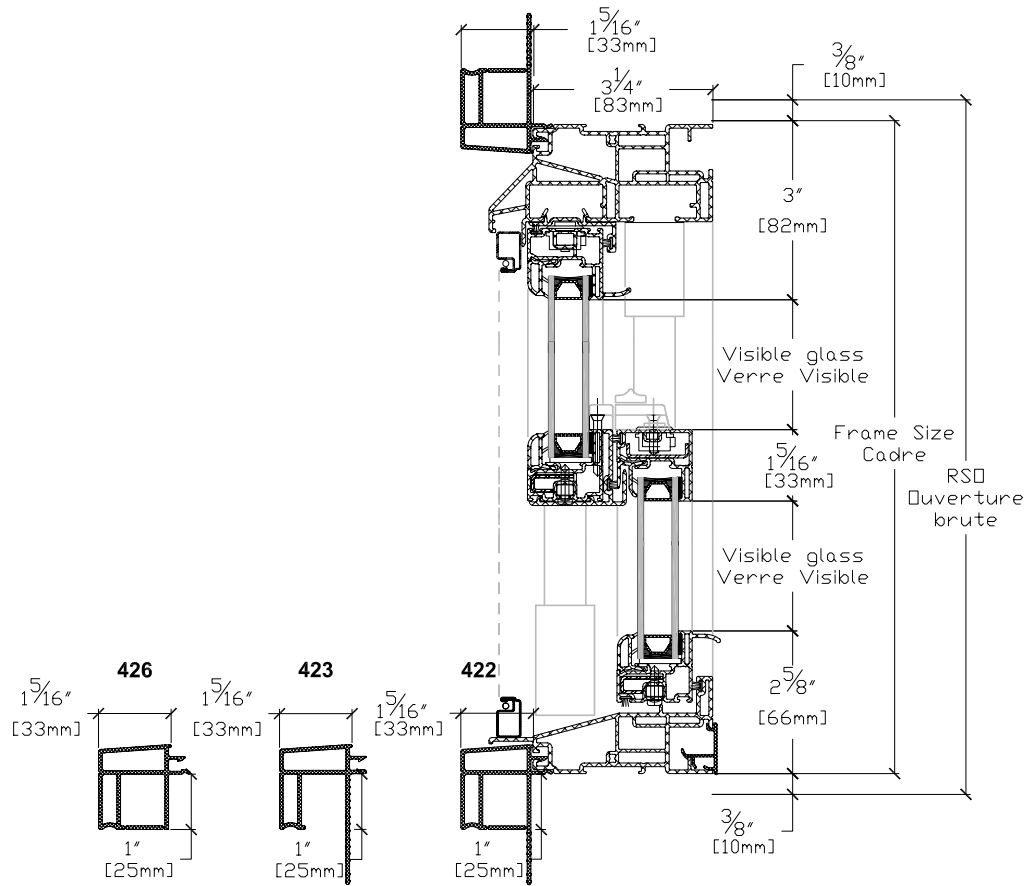

DOUBLE-HUNG TRIM OPTIONS

3 1/4" avec 422-423-426

3 1/4" with 422-423-426