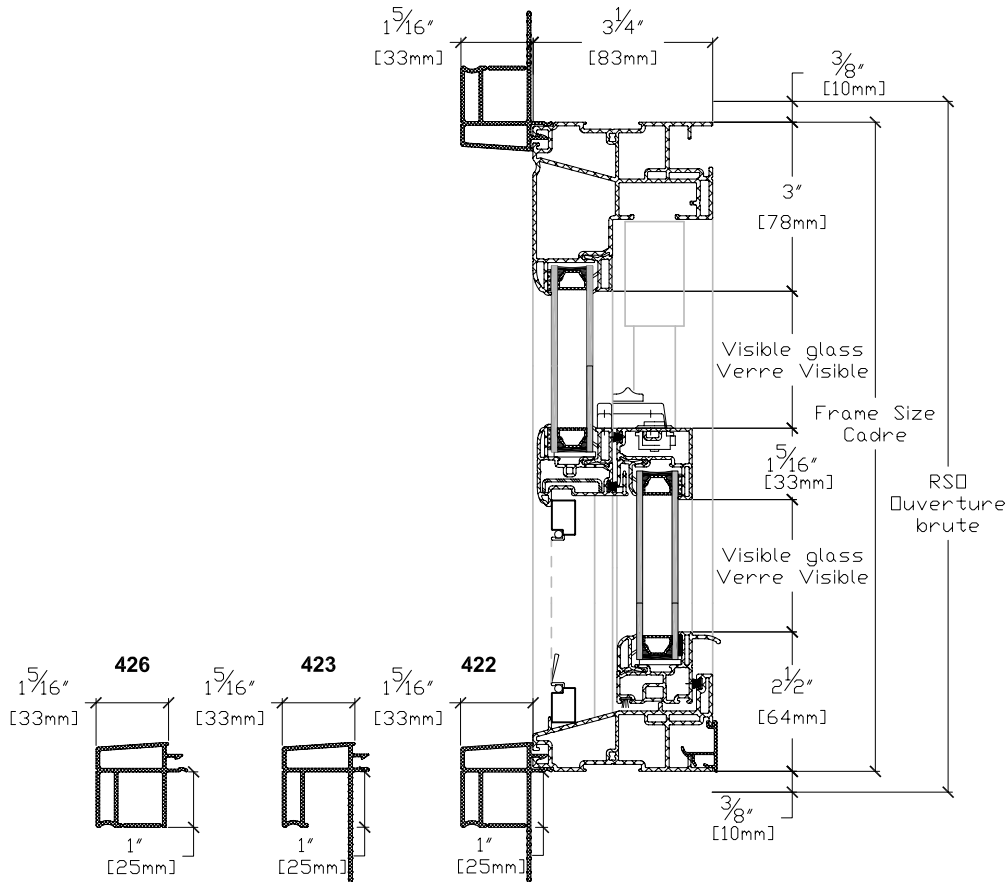

SINGLE-HUNG TRIM OPTIONS

3 1/4" avec 422-423-426

3 1/4" with 422-423-426