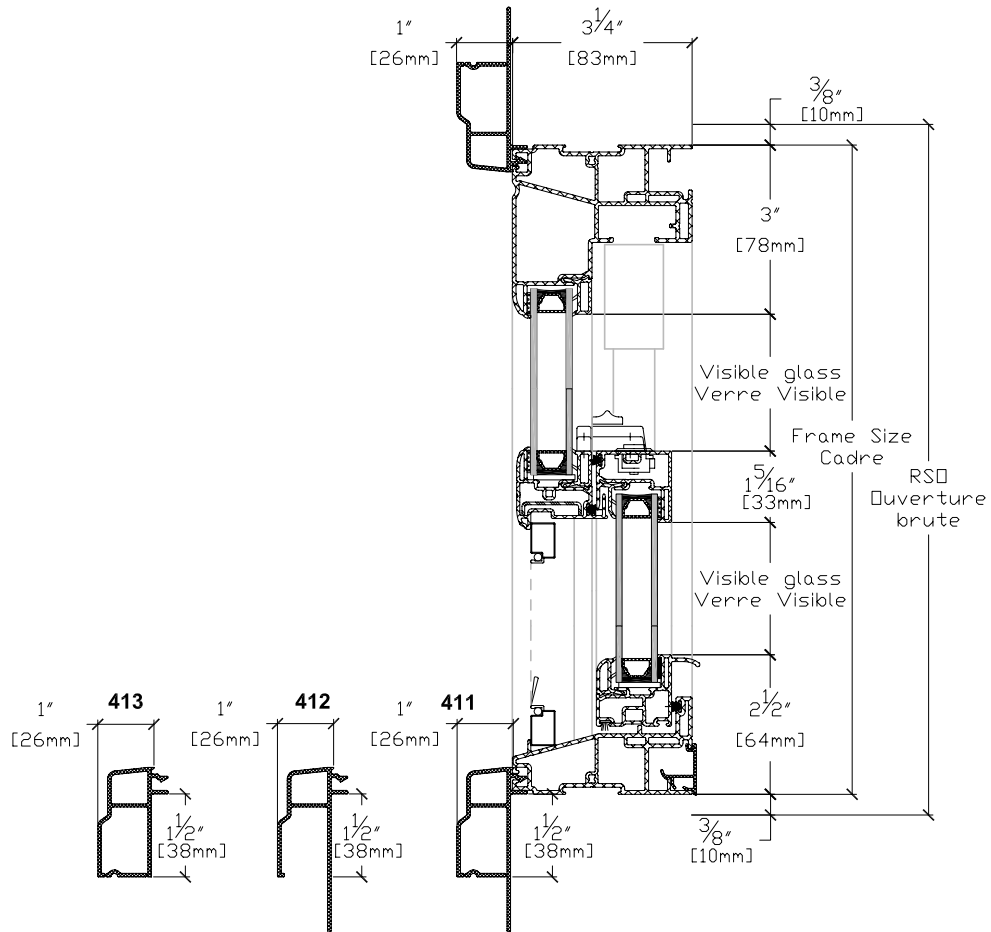

SINGLE-HUNG TRIM OPTIONS

3 1/4" avec 411-412-413

3 1/4" with 411-412-413