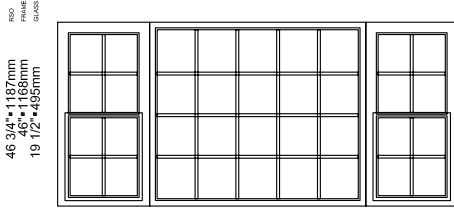

Architectural detail manual

Single-Hung window DF3613

All vinyl

DF Windows® Collection

Frame: 23" - 54" - 23"
Cadre: 584mm-1372mm-584mm

Visible glass: 16 11/16" - 50 1/4" - 16 11/16"
Verre visible: 424mm-1276mm-424mm