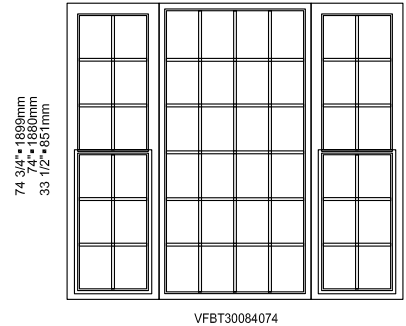

Visible glass: 16 11/16" - 34 1/4" - 16 11/16"
 Verre visible: 424mm-870mm-424mm

Architectural detail manual

Single-Hung window DF3613

All vinyl

DF Windows® Collection

Frame: 23"- 46"- 23"
Cadre: 584mm-1168mm-584mm