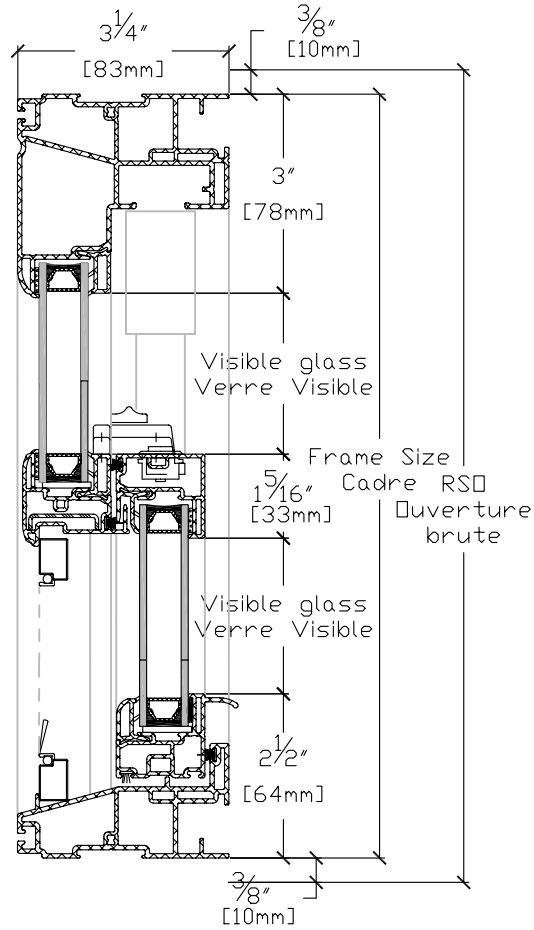

Tubulaire
Pencil bar

Carré
Square

SINGLE-HUNG GLAZING OPTIONS

Simili barrotin avec intercalaire
Simulated divided lite with spacer-bar

Simili barrotin
Simulated divided lite

SINGLE-HUNG TRIM OPTIONS

3 1/4" #400
3 1/4" flush frame #400