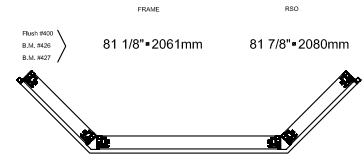

VFBT45084078

Architectural detail manual

Single-Hung window DF3613

All vinyl

DF Windows® Collection

Frame: 23" - 46" - 23"
Cadre: 584mm-1168mm-584mm

Visible glass: 16 11/16" - 42 1/4" - 16 11/16"
Verre visible: 424mm-1073mm-424mm