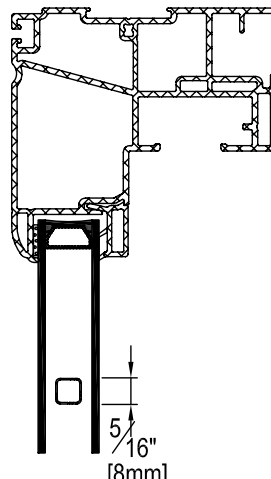

Carré
Square