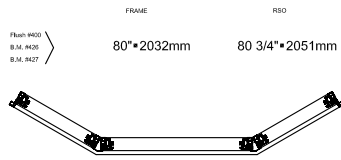

74 3/4" • 1899mm
74" • 1880mm
33 1/2" • 851mm

VF3LT116074

Frame: 27" - 62" - 27"
Cadre: 686mm-1575mm-686mm

Architectural detail manual

Single-Hung window DF3613

All vinyl

Frame: 23" - 38" - 23"
 Cadre: 584mm-965mm-584mm