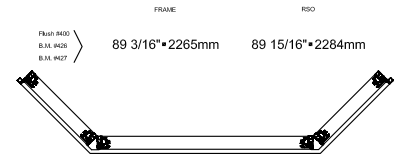

Architectural detail manual

Single-Hung window DF3613

All vinyl

DF Windows® Collection

Frame: 23" - 54" - 23"
Cadre: 584mm-1372mm-584mm

Visible glass: 16 11/16" - 50 1/4" - 16 11/16"
Verre visible: 424mm-1276mm-424mm