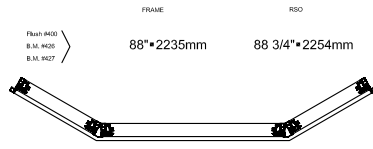

Visible glass: 16 11/16" - 34 1/4" - 16 11/16"
 Verre visible: 424mm-870mm-424mm

Architectural detail manual

Single-Hung window DF3613

All vinyl

DF Windows® Collection

Frame: 23"- 46"- 23"
Cadre: 584mm-1168mm-584mm