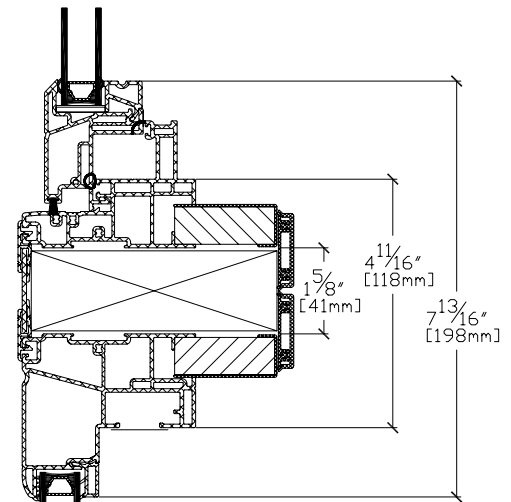

Reinforcement: Imposte volet fixe
Cadre de vinyle
Reinforcement: Transom with fixed sash
Vinyl frame

• How to determine Rough Openings of Multiple Assemblies:

JELD-WEN uses a Rough Opening allowance of 3/4" wider and 3/4" higher than the window assembly. (Contact your Dealer or JELD-WEN for special considerations for angular unit rough openings.)

1. Obtain Frame Dimensions of the units to be mulled.
2. Add Frames together along with any spread mulls.
3. Add 3/4" to the width and 3/4" to the height.

• Example:

R.O. for VF3T093062 with a VF3T093022 stacked above.

#1: **Width:** The frame width 93"; add 3/4" for R.O. allowance = 93 3/4"

Height: Add the frame height 22" to the frame height 62"; add 3/4" for R.O. allowance = 84 3/4"

#2: **Width:** The frame width 93"; add 3/4" for R.O. allowance = 93 3/4"

Height: Add the frame height 22" to the frame height 62"; add 1 5/8" for reinforcement; add 3/4" for R.O. allowance = 86 3/8"