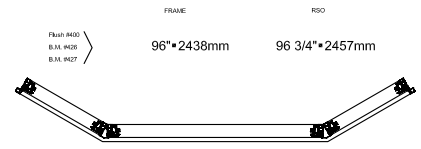

Frame: 23" - 54" - 23"
Cadre: 584mm-1372mm-584mm

Visible glass: 16 11/16" - 50 1/4" - 16 11/16"
Verre visible: 424mm-1276mm-424mm