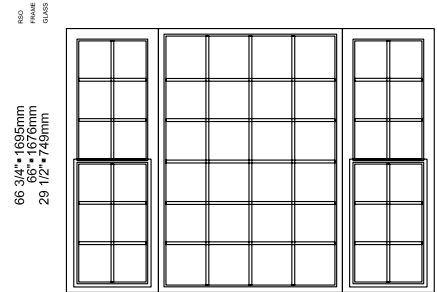

Frame: 23"- 46"- 23"
Cadre: 584mm-1168mm-584mm

Visible glass: 16 11/16"- 42 1/4"- 16 11/16"
Verre visible: 424mm-1073mm-424mm