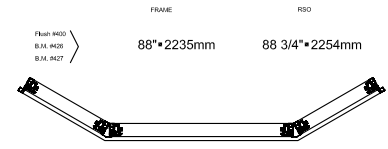

Frame: 23"- 46"- 23"
Cadre: 584mm-1168mm-584mm

Visible glass: 16 11/16"- 42 1/4"- 16 11/16"
Verre visible: 424mm-1073mm-424mm