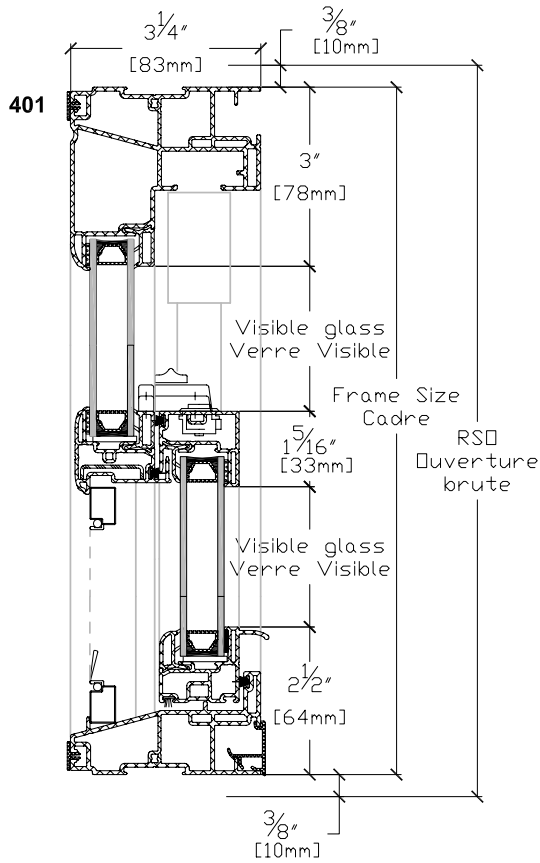

SINGLE-HUNG TRIM OPTIONS

3 1/4" avec 401
3 1/4" with 401