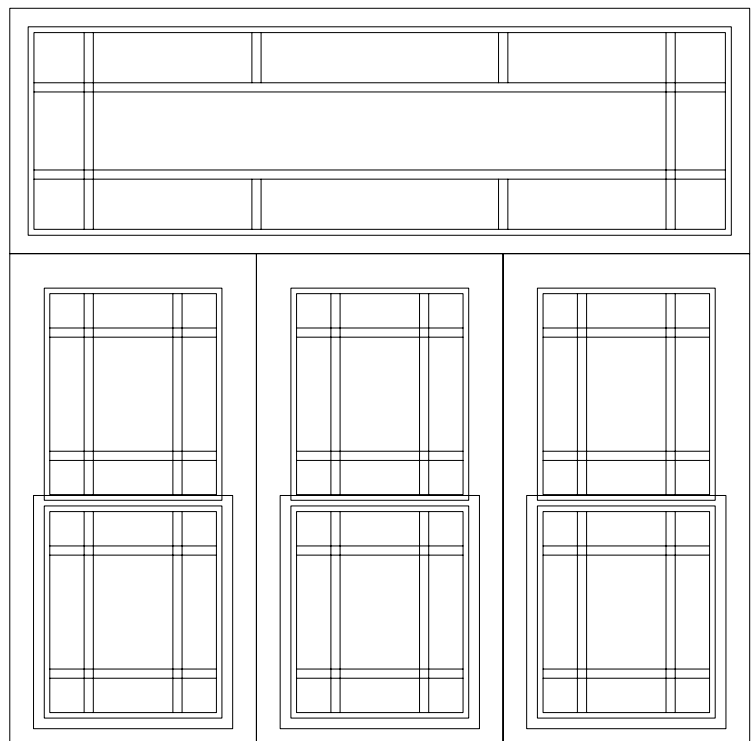

BAR ALIGNMENT

Alignment of muntin bars from one window to the next is often required by fine architectural design. GBG (Grilles between the Glass), and Simulated Divided Lites may be specified with muntin bars aligned.