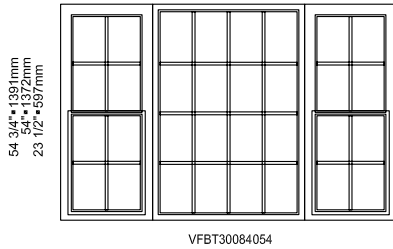

Visible glass: 16 11/16" - 34 1/4" - 16 11/16"
 Verre visible: 424mm-870mm-424mm

Architectural detail manual

Single-Hung window DF3613

All vinyl

DF Windows® Collection

Frame: 23"- 46"- 23"
Cadre: 584mm-1168mm-584mm