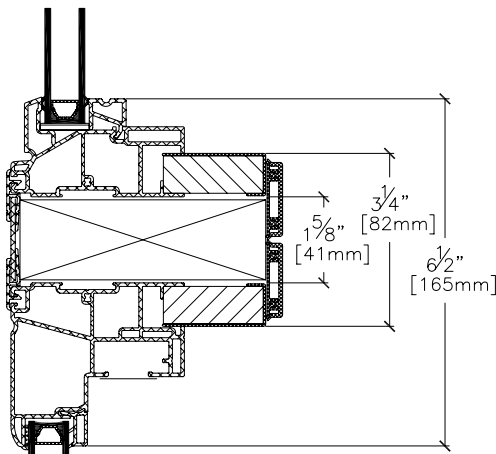

Combination Assemblies

Combination Units - All vinyl Single-Hung

JELD-WEN vinyl Single-Hung Windows can be grouped in almost an infinite number of combinations. They can be mulled directly alongside other operating or fixed windows. Stack them on top or below one another or as part of an elegant Half Round or Quarter Round assembly. Combining them with angular or rectangular Geometrics can create a majestic look. Adding "SDL" (simulated divided lites) or grilles, will accent or provide special effects to your assembly. If standard sizes do not meet your opening requirements, custom sizes may be specified.

Where applications require structural support in the assembly it self, or in the wall section, units may be separated by a specified dimension. If the separation is desired for appearance only, the specified dimension is considered a "spreadmull" and contain filler blocks between the units. In either case, the units are factory assembled and come with exterior and interior mull covers.

Reinforcement: Imposte verre scellé fixe
Cadre vinyle
Reinforcement: Transom with fixed lite
Vinyl frame