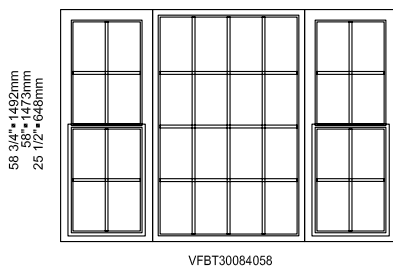

Visible glass: 16 11/16" - 34 1/4" - 16 11/16"
 Verre visible: 424mm-870mm-424mm

Architectural detail manual

Single-Hung window DF3613

All vinyl

DF Windows® Collection

Frame: 23"- 46"- 23"
Cadre: 584mm-1168mm-584mm