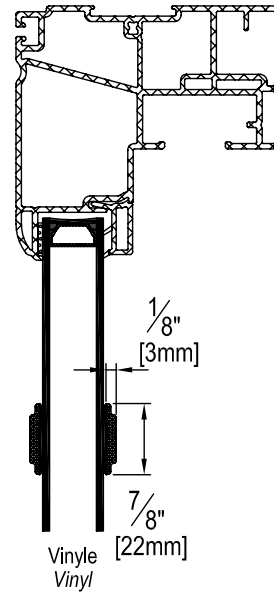

Tubulaire
Pencil bar

Carré
Square

SINGLE-HUNG GLAZING OPTIONS

Simili barrotin avec intercalaire
Simulated divided lite with spacer-bar

Simili barrotin
Simulated divided lite

SINGLE-HUNG TRIM OPTIONS

3 1/4" #400
3 1/4" flush frame #400