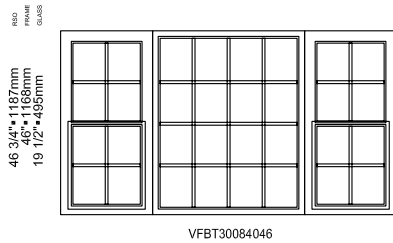

Visible glass: 16 11/16" - 34 1/4" - 16 11/16"
 Verre visible: 424mm-870mm-424mm

Architectural detail manual

Single-Hung window DF3613

All vinyl

DF Windows® Collection

Frame: 23"- 46"- 23"
Cadre: 584mm-1168mm-584mm