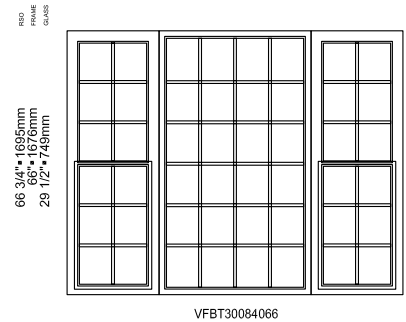

Visible glass: 16 11/16" - 34 1/4" - 16 11/16"
 Verre visible: 424mm-870mm-424mm

Architectural detail manual

Single-Hung window DF3613

All vinyl

DF Windows® Collection

Frame: 23"- 46"- 23"
Cadre: 584mm-1168mm-584mm