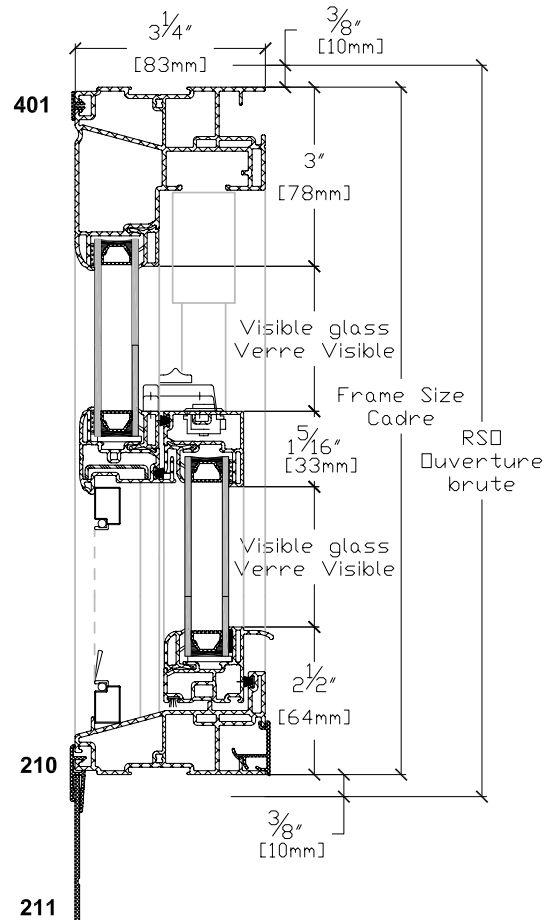

3 1/4" avec 401-210-211
3 1/4" with 401-210-211