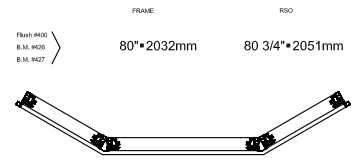

74 3/4" • 1899mm
74" • 1880mm
33 1/2" • 851mm

VF3LT116074

Frame: 27" - 62" - 27"
Cadre: 686mm-1575mm-686mm

Architectural detail manual

Single-Hung window DF3613

All vinyl

Frame: 23" - 38" - 23"
 Cadre: 584mm-965mm-584mm