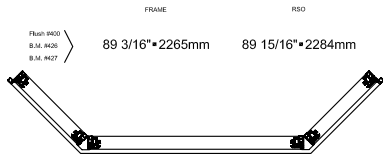

Architectural detail manual

Single-Hung window DF3613

All vinyl

DF Windows® Collection