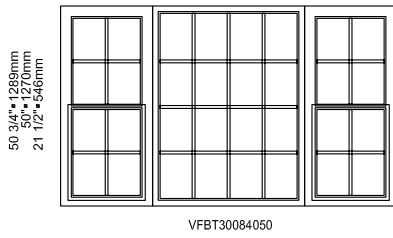

Visible glass: 16 11/16" - 34 1/4" - 16 11/16"
 Verre visible: 424mm-870mm-424mm

Architectural detail manual

Single-Hung window DF3613

All vinyl

DF Windows® Collection

Frame: 23"- 46"- 23"
Cadre: 584mm-1168mm-584mm