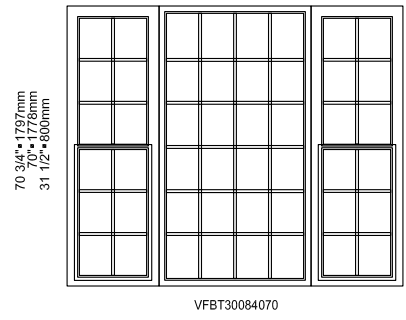

Visible glass: 16 11/16" - 34 1/4" - 16 11/16"
 Verre visible: 424mm-870mm-424mm

Architectural detail manual

Single-Hung window DF3613

All vinyl

DF Windows® Collection

Frame: 23"- 46"- 23"
Cadre: 584mm-1168mm-584mm