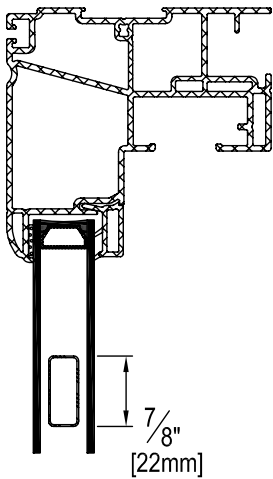

Intercalaire
Spacer bar