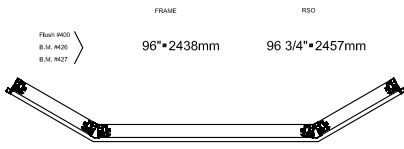

Visible glass: 16 11/16"- 42 1/4"- 16 11/16"
Verre visible: 424mm-1073mm-424mm

Architectural detail manual

Single-Hung window DF3613

All vinyl

DF Windows® Collection

Frame: 23" - 54" - 23"
Cadre: 584mm-1372mm-584mm