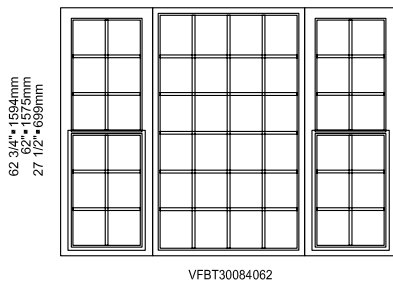

Visible glass: 16 11/16" - 34 1/4" - 16 11/16"
 Verre visible: 424mm-870mm-424mm

Architectural detail manual

Single-Hung window DF3613

All vinyl

DF Windows® Collection

Frame: 23"- 46"- 23"
Cadre: 584mm-1168mm-584mm