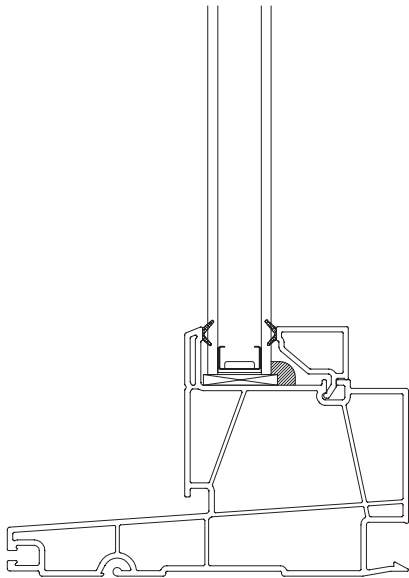

Elevations (1 Wide)

WIDTH		1 Wide Vinyl Fixed											
		12	16	20	24	28	32	32	36	40	44	48	52
HEIGHT	12	F1212	F1612	F2012	F2412	F2812	F3012	F3212	F3612	F4012	F4412	F4812	F5212
	16	F1216	F1616	F2016	F2416	F2816	F3016	F3216	F3616	F4016	F4416	F4816	F5216
	20	F1220	F1620	F2020	F2420	F2820	F3020	F3220	F3620	F4020	F4420	F4820	F5220
	24	F1224	F1624	F2024	F2424	F2824	F3024	F3224	F3624	F4024	F4424	F4824	F5224
	28	F1228	F1628	F2028	F2428	F2828	F3028	F3228	F3628	F4028	F4428	F4828	F5228
	32	F1232	F1632	F2032	F2432	F2832	F3032	F3232	F3632	F4032	F4432	F4832	F5232
	36	F1236	F1636	F2036	F2436	F2836	F3036	F3236	F3636	F4036	F4436	F4836	F5236
	40	F1240	F1640	F2040	F2440	F2840	F3040	F3240	F3640	F4040	F4440	F4840	F5240
	44	F1244	F1644	F2044	F2444	F2844	F3044	F3244	F3644	F4044	F4444	F4844	F5244
	48	F1248	F1648	F2048	F2448	F2848	F3048	F3248	F3648	F4048	F4448	F4848	F5248
	52	F1252	F1652	F2052	F2452	F2852	F3052	F3252	F3652	F4052	F4452	F4852	F5252
	56	F1256	F1656	F2056	F2456	F2856	F3056	F3256	F3656	F4056	F4456	F4856	F5256
	60	F1260	F1660	F2060	F2460	F2860	F3060	F3260	F3660	F4060	F4460	F4860	F5260
	64	F1264	F1664	F2064	F2464	F2864	F3064	F3264	F3664	F4064	F4464	F4864	F5264
	68	F1268	F1668	F2068	F2468	F2868	F3068	F3268	F3668	F4068	F4468	F4868	F5268
	72	F1272	F1672	F2072	F2472	F2872	F3072	F3272	F3672	F4072	F4472	F4872	F5272
	76	F1276	F1676	F2076	F2476	F2876	F3076	F3276	F3676	F4076	F4476	F4876	F5276
	80	F1280	F1680	F2080	F2480	F2880	F3080	F3280	F3680	F4080	F4480	F4880	F5280
	84	F1284	F1684	F2084	F2484	F2884	F3084	F3284	F3684	F4084	F4484	F4884	F5284
	88	F1288	F1688	F2088	F2488	F2888	F3088	F3288	F3688	F4088	F4488	F4888	F5288
	92	F1292	F1692	F2092	F2492	F2892	F3092	F3292	F3692	F4092	F4492	F4892	F5292
	96	F1296	F1696	F2096	F2496	F2896	F3096	F3296	F3696	F4096	F4496	F4896	F5296
			56	60	64	68	72	76	80	84	88	92	96
	12	F5612	F6012	F6412	F6812	F7212	F7612	F8012	F8412	F8812	F9212	F9612	
16	F5616	F6016	F6416	F6816	F7216	F7616	F8016	F8416	F8816	F9216	F9616		
20	F5620	F6020	F6420	F6820	F7220	F7620	F8020	F8420	F8820	F9220	F9620		
24	F5624	F6024	F6424	F6824	F7224	F7624	F8024	F8424	F8824	F9224	F9624		
28	F5628	F6028	F6428	F6828	F7228	F7628	F8028	F8428	F8828	F9228	F9628		
32	F5632	F6032	F6432	F6832	F7232	F7632	F8032	F8432	F8832	F9232	F9632		
36	F5636	F6036	F6436	F6836	F7236	F7636	F8036	F8436	F8836	F9236	F9636		
40	F5640	F6040	F6440	F6840	F7240	F7640	F8040	F8440	F8840	F9240	F9640		
44	F5644	F6044	F6444	F6844	F7244	F7644	F8044	F8444	F8844	F9244	F9644		
48	F5648	F6048	F6448	F6848	F7248	F7648	F8048	F8448	F8848	F9248	F9648		
52	F5652	F6052	F6452	F6852	F7252	F7652	F8052	F8452	F8852	F9252	F9652		
56	F5656	F6056	F6456	F6856	F7256	F7656	F8056	F8456	F8856	F9256			
60	F5660	F6060	F6460	F6860	F7260	F7660							
64	F5664	F6064	F6464	F6864	F7264	F7664							
68	F5668	F6068	F6468	F6868	F7268	F7668							
72	F5672	F6072	F6472	F6872	F7272								
76	F5676	F6076	F6476	F6876									
80	F5680												
84	F5684												
88	F5688												
92	F5692												

Section Details - Dualpane

Vertical Section