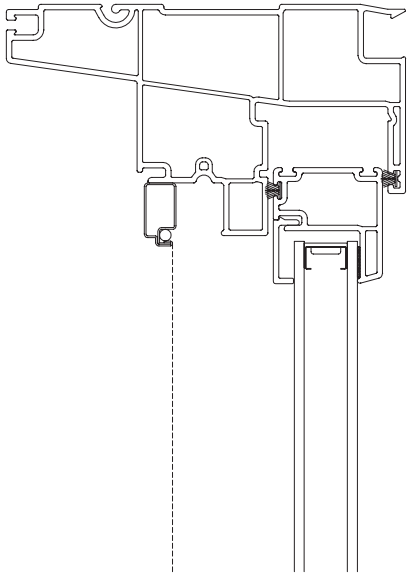

Elevations (1 Wide)

HEIGHT		WIDTH													
		1 Wide Vinyl Single Slider													
		24	28	30	32	36	40	44	48	52	56	60	64	68	72
20		SL2420	SL2820	SL3020	SL3220	SL3620	SL4020	SL4420	SL4820	SL5220	SL5620	SL6020	SL6420	SL6820	SL7220
24		SL2424	SL2824	SL3024	SL3224	SL3624	SL4024	SL4424	SL4824	SL5224	SL5624	SL6024	SL6424	SL6824	SL7224*
28		SL2428	SL2828	SL3028	SL3228	SL3628	SL4028	SL4428	SL4828	SL5228	SL5628	SL6028*	SL6428*	SL6828*	SL7228*
32			SL2832	SL3032	SL3232	SL3632	SL4032	SL4432	SL4832	SL5232*	SL5632*	SL6032*	SL6432*	SL6832*	SL7232*
36			SL2836	SL3036	SL3236	SL3636	SL4036	SL4436	SL4836*	SL5236*	SL5636*	SL6036*	SL6436*	SL6836*	SL7236*
40			SL2840	SL3040	SL3240	SL3640	SL4040	SL4440*	SL4840*	SL5240*	SL5640*	SL6040*	SL6440*	SL6840*	SL7240*
44						SL3644	SL4044	SL4444*	SL4844*	SL5244*	SL5644*	SL6044*	SL6444*	SL6844*	SL7244*
48							SL4048	SL4448*	SL4848*	SL5248*	SL5648**	SL6048**	SL6448**	SL6848**	SL7248**
		2 Wide Vinyl Single Slider													
		72		80		88		96		104		112		120	
28		SL3628-2		SL4028-2		SL4428-2		SL4828-2		SL5228-2		SL5628-2		SL6028-2*	
32		SL3632-2		SL4032-2		SL4432-2		SL4832-2		SL5232-2*		SL5632-2*		SL6032-2*	
36		SL3636-2		SL4036-2		SL4436-2		SL4836-2*		SL5236-2*		SL5636-2*		SL6036-2*	
40		SL3640-2		SL4040-2		SL4440-2*		SL4840-2*		SL5240-2*		SL5640-2*		SL6040-2*	
44		SL3644-2		SL4044-2		SL4444-2*		SL4844-2*		SL5244-2*		SL5644-2*		SL6044-2*	
48				SL4048-2		SL4448-2*		SL4848-2*		SL5248-2*		SL5648-2**		SL6048-2**	
		1 Wide Vinyl Single Slider Combination													
		24		28		30		32		36		40		44	
56		SLS11-2436-2420		SLS11-2836-2820		SLS11-3036-3020		SLS11-3236-3220		SLS11-3636-3620		SLS11-4036-4020		SLS11-4436-4420	
60		SLS11-2440-2420		SLS11-2840-2820		SLS11-3040-3020		SLS11-3240-3220		SLS11-3640-3620		SLS11-4040-4020		SLS11-4440-4420	
64		SLS11-2444-2420		SLS11-2844-2820		SLS11-3044-3020		SLS11-3244-3220		SLS11-3644-3620		SLS11-4044-4020		SLS11-4444-4420	
68		SLS11-2448-2420		SLS11-2848-2820		SLS11-3048-3020		SLS11-3248-3220		SLS11-3648-3620		SLS11-4048-4020		SLS11-4448-4420	
72		SLS11-2452-2420		SLS11-2852-2820		SLS11-3052-3020		SLS11-3252-3220		SLS11-3652-3620		SLS11-4052-4020		SLS11-4452-4420	
		48		52		56		60		64		68		72	
56		SLS11-4836-4820		SLS11-5236-5220		SLS11-5636-5620		SLS11-6036-6020		SLS11-6436-6420		SLS11-6836-6820		SLS11-7236-7220	
60		SLS11-4840-4820		SLS11-5240-5220		SLS11-5640-5620		SLS11-6040-6020		SLS11-6440-6420		SLS11-6840-6820		SLS11-7240-7220	
64		SLS11-4844-4820		SLS11-5244-5220		SLS11-5644-5620		SLS11-6044-6020		SLS11-6444-6420		SLS11-6844-6820		SLS11-7244-7220	
68		SLS11-4848-4820		SLS11-5248-5220		SLS11-5648-5620		SLS11-6048-6020		SLS11-6448-6420		SLS11-6848-6820		SLS11-7248-7220	
72		SLS11-4852-4820		SLS11-5252-5220		SLS11-5652-5620		SLS11-6052-6020		SLS11-6452-6420		SLS11-6852-6820		SLS11-7252-7220	
		2 Wide Vinyl Single Slider Combination													
		72		80		88		96		104		112		120	
56		SLS22-3636-3620		SLS22-4036-4020		SLS22-4436-4420		SLS22-4836-4820		SLS22-5236-5220		SLS22-5636-5620		SLS22-6036-6020	
60		SLS22-3640-3620		SLS22-4040-4020		SLS22-4440-4420		SLS22-4840-4820		SLS22-5240-5220		SLS22-5640-5620		SLS22-6040-6020	
64		SLS22-3644-3620		SLS22-4044-4020		SLS22-4444-4420		SLS22-4844-4820		SLS22-5244-5220		SLS22-5644-5620		SLS22-6044-6020	
68		SLS22-3648-3620		SLS22-4048-4020		SLS22-4448-4420		SLS22-4848-4820		SLS22-5248-5220		SLS22-5648-5620		SLS22-6048-6020	
72		SLS22-3652-3620		SLS22-4052-4020		SLS22-4452-4420		SLS22-4852-4820		SLS22-5252-5220					

*Meets Bedroom Egress
**Meets 3rd Story Egress

Section Details - Dualpane

Vertical Section

Horizontal Section