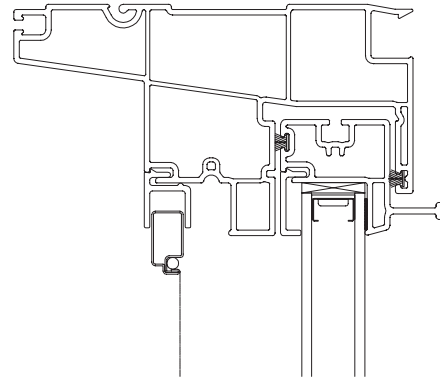

Elevations (1 Wide)

HEIGHT		WIDTH													
		1 Wide Vinyl Single Slider													
		24	28	30	32	36	40	44	48	52	56	60	64	68	72
20		SL2420	SL2820	SL3020	SL3220	SL3620	SL4020	SL4420	SL4820	SL5220	SL5620	SL6020	SL6420	SL6820	SL7220
24		SL2424	SL2824	SL3024	SL3224	SL3624	SL4024	SL4424	SL4824	SL5224	SL5624	SL6024	SL6424	SL6824	SL7224*
28		SL2428	SL2828	SL3028	SL3228	SL3628	SL4028	SL4428	SL4828	SL5228	SL5628	SL6028*	SL6428*	SL6828*	SL7228*
32			SL2832	SL3032	SL3232	SL3632	SL4032	SL4432	SL4832	SL5232*	SL5632*	SL6032*	SL6432*	SL6832*	SL7232*
36			SL2836	SL3036	SL3236	SL3636	SL4036	SL4436	SL4836*	SL5236*	SL5636*	SL6036*	SL6436*	SL6836*	SL7236*
40			SL2840	SL3040	SL3240	SL3640	SL4040	SL4440*	SL4840*	SL5240*	SL5640*	SL6040*	SL6440*	SL6840*	SL7240*
44						SL3644	SL4044	SL4444*	SL4844*	SL5244*	SL5644*	SL6044*	SL6444*	SL6844*	SL7244*
48							SL4048	SL4448*	SL4848*	SL5248*	SL5648**	SL6048**	SL6448**	SL6848**	SL7248**
		2 Wide Vinyl Single Slider													
		72		80		88		96		104		112		120	
28		SL3628-2		SL4028-2		SL4428-2		SL4828-2		SL5228-2		SL5628-2		SL6028-2*	
32		SL3632-2		SL4032-2		SL4432-2		SL4832-2		SL5232-2*		SL5632-2*		SL6032-2*	
36		SL3636-2		SL4036-2		SL4436-2		SL4836-2*		SL5236-2*		SL5636-2*		SL6036-2*	
40		SL3640-2		SL4040-2		SL4440-2*		SL4840-2*		SL5240-2*		SL5640-2*		SL6040-2*	
44		SL3644-2		SL4044-2		SL4444-2*		SL4844-2*		SL5244-2*		SL5644-2*		SL6044-2*	
48				SL4048-2		SL4448-2*		SL4848-2*		SL5248-2*		SL5648-2**		SL6048-2**	
		1 Wide Vinyl Single Slider Combination													
		24		28		30		32		36		40		44	
56		SLS11-2436-2420		SLS11-2836-2820		SLS11-3036-3020		SLS11-3236-3220		SLS11-3636-3620		SLS11-4036-4020		SLS11-4436-4420	
60		SLS11-2440-2420		SLS11-2840-2820		SLS11-3040-3020		SLS11-3240-3220		SLS11-3640-3620		SLS11-4040-4020		SLS11-4440-4420	
64		SLS11-2444-2420		SLS11-2844-2820		SLS11-3044-3020		SLS11-3244-3220		SLS11-3644-3620		SLS11-4044-4020		SLS11-4444-4420	
68		SLS11-2448-2420		SLS11-2848-2820		SLS11-3048-3020		SLS11-3248-3220		SLS11-3648-3620		SLS11-4048-4020		SLS11-4448-4420	
72		SLS11-2452-2420		SLS11-2852-2820		SLS11-3052-3020		SLS11-3252-3220		SLS11-3652-3620		SLS11-4052-4020		SLS11-4452-4420	
		48		52		56		60		64		68		72	
56		SLS11-4836-4820		SLS11-5236-5220		SLS11-5636-5620		SLS11-6036-6020		SLS11-6436-6420		SLS11-6836-6820		SLS11-7236-7220	
60		SLS11-4840-4820		SLS11-5240-5220		SLS11-5640-5620		SLS11-6040-6020		SLS11-6440-6420		SLS11-6840-6820		SLS11-7240-7220	
64		SLS11-4844-4820		SLS11-5244-5220		SLS11-5644-5620		SLS11-6044-6020		SLS11-6444-6420		SLS11-6844-6820		SLS11-7244-7220	
68		SLS11-4848-4820		SLS11-5248-5220		SLS11-5648-5620		SLS11-6048-6020		SLS11-6448-6420		SLS11-6848-6820		SLS11-7248-7220	
72		SLS11-4852-4820		SLS11-5252-5220		SLS11-5652-5620		SLS11-6052-6020		SLS11-6452-6420		SLS11-6852-6820		SLS11-7252-7220	
		2 Wide Vinyl Single Slider Combination													
		72		80		88		96		104		112		120	
56		SLS22-3636-3620		SLS22-4036-4020		SLS22-4436-4420		SLS22-4836-4820		SLS22-5236-5220		SLS22-5636-5620		SLS22-6036-6020	
60		SLS22-3640-3620		SLS22-4040-4020		SLS22-4440-4420		SLS22-4840-4820		SLS22-5240-5220		SLS22-5640-5620		SLS22-6040-6020	
64		SLS22-3644-3620		SLS22-4044-4020		SLS22-4444-4420		SLS22-4844-4820		SLS22-5244-5220		SLS22-5644-5620		SLS22-6044-6020	
68		SLS22-3648-3620		SLS22-4048-4020		SLS22-4448-4420		SLS22-4848-4820		SLS22-5248-5220		SLS22-5648-5620		SLS22-6048-6020	
72		SLS22-3652-3620		SLS22-4052-4020		SLS22-4452-4420		SLS22-4852-4820		SLS22-5252-5220					

*Meets Bedroom Egress
**Meets 3rd Story Egress

Section Details - Dualpane

Vertical Section

Horizontal Section