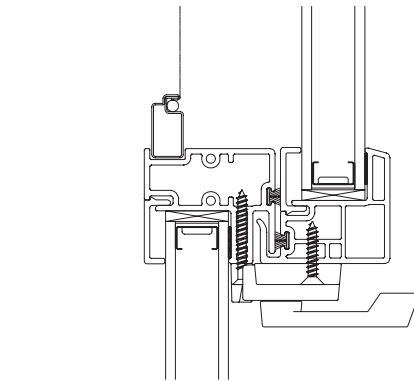

Elevations (1 Wide)

HEIGHT		WIDTH													
		1 Wide Vinyl Single Slider													
		24	28	30	32	36	40	44	48	52	56	60	64	68	72
20		SL2420	SL2820	SL3020	SL3220	SL3620	SL4020	SL4420	SL4820	SL5220	SL5620	SL6020	SL6420	SL6820	SL7220
24		SL2424	SL2824	SL3024	SL3224	SL3624	SL4024	SL4424	SL4824	SL5224	SL5624	SL6024	SL6424	SL6824	SL7224*
28		SL2428	SL2828	SL3028	SL3228	SL3628	SL4028	SL4428	SL4828	SL5228	SL5628	SL6028*	SL6428*	SL6828*	SL7228*
32			SL2832	SL3032	SL3232	SL3632	SL4032	SL4432	SL4832	SL5232*	SL5632*	SL6032*	SL6432*	SL6832*	SL7232*
36			SL2836	SL3036	SL3236	SL3636	SL4036	SL4436	SL4836*	SL5236*	SL5636*	SL6036*	SL6436*	SL6836*	SL7236*
40			SL2840	SL3040	SL3240	SL3640	SL4040	SL4440*	SL4840*	SL5240*	SL5640*	SL6040*	SL6440*	SL6840*	SL7240*
44						SL3644	SL4044	SL4444*	SL4844*	SL5244*	SL5644*	SL6044*	SL6444*	SL6844*	SL7244*
48							SL4048	SL4448*	SL4848*	SL5248*	SL5648**	SL6048**	SL6448**	SL6848**	SL7248**
		2 Wide Vinyl Single Slider													
		72		80		88		96		104		112		120	
28		SL3628-2		SL4028-2		SL4428-2		SL4828-2		SL5228-2		SL5628-2		SL6028-2*	
32		SL3632-2		SL4032-2		SL4432-2		SL4832-2		SL5232-2*		SL5632-2*		SL6032-2*	
36		SL3636-2		SL4036-2		SL4436-2		SL4836-2*		SL5236-2*		SL5636-2*		SL6036-2*	
40		SL3640-2		SL4040-2		SL4440-2*		SL4840-2*		SL5240-2*		SL5640-2*		SL6040-2*	
44		SL3644-2		SL4044-2		SL4444-2*		SL4844-2*		SL5244-2*		SL5644-2*		SL6044-2*	
48				SL4048-2		SL4448-2*		SL4848-2*		SL5248-2*		SL5648-2**		SL6048-2**	
		1 Wide Vinyl Single Slider Combination													
		24		28		30		32		36		40		44	
56		SLS11-2436-2420		SLS11-2836-2820		SLS11-3036-3020		SLS11-3236-3220		SLS11-3636-3620		SLS11-4036-4020		SLS11-4436-4420	
60		SLS11-2440-2420		SLS11-2840-2820		SLS11-3040-3020		SLS11-3240-3220		SLS11-3640-3620		SLS11-4040-4020		SLS11-4440-4420	
64		SLS11-2444-2420		SLS11-2844-2820		SLS11-3044-3020		SLS11-3244-3220		SLS11-3644-3620		SLS11-4044-4020		SLS11-4444-4420	
68		SLS11-2448-2420		SLS11-2848-2820		SLS11-3048-3020		SLS11-3248-3220		SLS11-3648-3620		SLS11-4048-4020		SLS11-4448-4420	
72		SLS11-2452-2420		SLS11-2852-2820		SLS11-3052-3020		SLS11-3252-3220		SLS11-3652-3620		SLS11-4052-4020		SLS11-4452-4420	
		48		52		56		60		64		68		72	
56		SLS11-4836-4820		SLS11-5236-5220		SLS11-5636-5620		SLS11-6036-6020		SLS11-6436-6420		SLS11-6836-6820		SLS11-7236-7220	
60		SLS11-4840-4820		SLS11-5240-5220		SLS11-5640-5620		SLS11-6040-6020		SLS11-6440-6420		SLS11-6840-6820		SLS11-7240-7220	
64		SLS11-4844-4820		SLS11-5244-5220		SLS11-5644-5620		SLS11-6044-6020		SLS11-6444-6420		SLS11-6844-6820		SLS11-7244-7220	
68		SLS11-4848-4820		SLS11-5248-5220		SLS11-5648-5620		SLS11-6048-6020		SLS11-6448-6420		SLS11-6848-6820		SLS11-7248-7220	
72		SLS11-4852-4820		SLS11-5252-5220		SLS11-5652-5620		SLS11-6052-6020		SLS11-6452-6420		SLS11-6852-6820		SLS11-7252-7220	
		2 Wide Vinyl Single Slider Combination													
		72		80		88		96		104		112		120	
56		SLS22-3636-3620		SLS22-4036-4020		SLS22-4436-4420		SLS22-4836-4820		SLS22-5236-5220		SLS22-5636-5620		SLS22-6036-6020	
60		SLS22-3640-3620		SLS22-4040-4020		SLS22-4440-4420		SLS22-4840-4820		SLS22-5240-5220		SLS22-5640-5620		SLS22-6040-6020	
64		SLS22-3644-3620		SLS22-4044-4020		SLS22-4444-4420		SLS22-4844-4820		SLS22-5244-5220		SLS22-5644-5620		SLS22-6044-6020	
68		SLS22-3648-3620		SLS22-4048-4020		SLS22-4448-4420		SLS22-4848-4820		SLS22-5248-5220		SLS22-5648-5620		SLS22-6048-6020	
72		SLS22-3652-3620		SLS22-4052-4020		SLS22-4452-4420		SLS22-4852-4820		SLS22-5252-5220					

*Meets Bedroom Egress
**Meets 3rd Story Egress

Section Details - Dualpane

Vertical Section

Horizontal Section