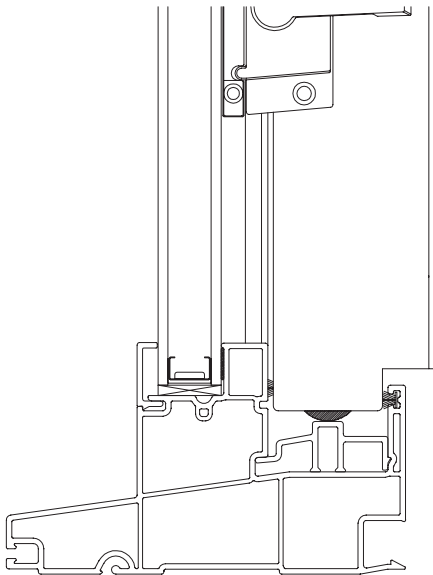

Elevations (1 Wide)

HEIGHT		WIDTH													
		1 Wide Vinyl Single Slider													
		24	28	30	32	36	40	44	48	52	56	60	64	68	72
20		SL2420	SL2820	SL3020	SL3220	SL3620	SL4020	SL4420	SL4820	SL5220	SL5620	SL6020	SL6420	SL6820	SL7220
24		SL2424	SL2824	SL3024	SL3224	SL3624	SL4024	SL4424	SL4824	SL5224	SL5624	SL6024	SL6424	SL6824	SL7224*
28		SL2428	SL2828	SL3028	SL3228	SL3628	SL4028	SL4428	SL4828	SL5228	SL5628	SL6028*	SL6428*	SL6828*	SL7228*
32			SL2832	SL3032	SL3232	SL3632	SL4032	SL4432	SL4832	SL5232*	SL5632*	SL6032*	SL6432*	SL6832*	SL7232*
36			SL2836	SL3036	SL3236	SL3636	SL4036	SL4436	SL4836*	SL5236*	SL5636*	SL6036*	SL6436*	SL6836*	SL7236*
40			SL2840	SL3040	SL3240	SL3640	SL4040	SL4440*	SL4840*	SL5240*	SL5640*	SL6040*	SL6440*	SL6840*	SL7240*
44						SL3644	SL4044	SL4444*	SL4844*	SL5244*	SL5644*	SL6044*	SL6444*	SL6844*	SL7244*
48							SL4048	SL4448*	SL4848*	SL5248*	SL5648**	SL6048**	SL6448**	SL6848**	SL7248**
		2 Wide Vinyl Single Slider													
		72		80		88		96		104		112		120	
28		SL3628-2		SL4028-2		SL4428-2		SL4828-2		SL5228-2		SL5628-2		SL6028-2*	
32		SL3632-2		SL4032-2		SL4432-2		SL4832-2		SL5232-2*		SL5632-2*		SL6032-2*	
36		SL3636-2		SL4036-2		SL4436-2		SL4836-2*		SL5236-2*		SL5636-2*		SL6036-2*	
40		SL3640-2		SL4040-2		SL4440-2*		SL4840-2*		SL5240-2*		SL5640-2*		SL6040-2*	
44		SL3644-2		SL4044-2		SL4444-2*		SL4844-2*		SL5244-2*		SL5644-2*		SL6044-2*	
48				SL4048-2		SL4448-2*		SL4848-2*		SL5248-2*		SL5648-2**		SL6048-2**	
		1 Wide Vinyl Single Slider Combination													
		24		28		30		32		36		40		44	
56		SLS11-2436-2420		SLS11-2836-2820		SLS11-3036-3020		SLS11-3236-3220		SLS11-3636-3620		SLS11-4036-4020		SLS11-4436-4420	
60		SLS11-2440-2420		SLS11-2840-2820		SLS11-3040-3020		SLS11-3240-3220		SLS11-3640-3620		SLS11-4040-4020		SLS11-4440-4420	
64		SLS11-2444-2420		SLS11-2844-2820		SLS11-3044-3020		SLS11-3244-3220		SLS11-3644-3620		SLS11-4044-4020		SLS11-4444-4420	
68		SLS11-2448-2420		SLS11-2848-2820		SLS11-3048-3020		SLS11-3248-3220		SLS11-3648-3620		SLS11-4048-4020		SLS11-4448-4420	
72		SLS11-2452-2420		SLS11-2852-2820		SLS11-3052-3020		SLS11-3252-3220		SLS11-3652-3620		SLS11-4052-4020		SLS11-4452-4420	
		48		52		56		60		64		68		72	
56		SLS11-4836-4820		SLS11-5236-5220		SLS11-5636-5620		SLS11-6036-6020		SLS11-6436-6420		SLS11-6836-6820		SLS11-7236-7220	
60		SLS11-4840-4820		SLS11-5240-5220		SLS11-5640-5620		SLS11-6040-6020		SLS11-6440-6420		SLS11-6840-6820		SLS11-7240-7220	
64		SLS11-4844-4820		SLS11-5244-5220		SLS11-5644-5620		SLS11-6044-6020		SLS11-6444-6420		SLS11-6844-6820		SLS11-7244-7220	
68		SLS11-4848-4820		SLS11-5248-5220		SLS11-5648-5620		SLS11-6048-6020		SLS11-6448-6420		SLS11-6848-6820		SLS11-7248-7220	
72		SLS11-4852-4820		SLS11-5252-5220		SLS11-5652-5620		SLS11-6052-6020		SLS11-6452-6420		SLS11-6852-6820		SLS11-7252-7220	
		2 Wide Vinyl Single Slider Combination													
		72		80		88		96		104		112		120	
56		SLS22-3636-3620		SLS22-4036-4020		SLS22-4436-4420		SLS22-4836-4820		SLS22-5236-5220		SLS22-5636-5620		SLS22-6036-6020	
60		SLS22-3640-3620		SLS22-4040-4020		SLS22-4440-4420		SLS22-4840-4820		SLS22-5240-5220		SLS22-5640-5620		SLS22-6040-6020	
64		SLS22-3644-3620		SLS22-4044-4020		SLS22-4444-4420		SLS22-4844-4820		SLS22-5244-5220		SLS22-5644-5620		SLS22-6044-6020	
68		SLS22-3648-3620		SLS22-4048-4020		SLS22-4448-4420		SLS22-4848-4820		SLS22-5248-5220		SLS22-5648-5620		SLS22-6048-6020	
72		SLS22-3652-3620		SLS22-4052-4020		SLS22-4452-4420		SLS22-4852-4820		SLS22-5252-5220					

*Meets Bedroom Egress
**Meets 3rd Story Egress

Section Details - Dualpane

Vertical Section

Horizontal Section