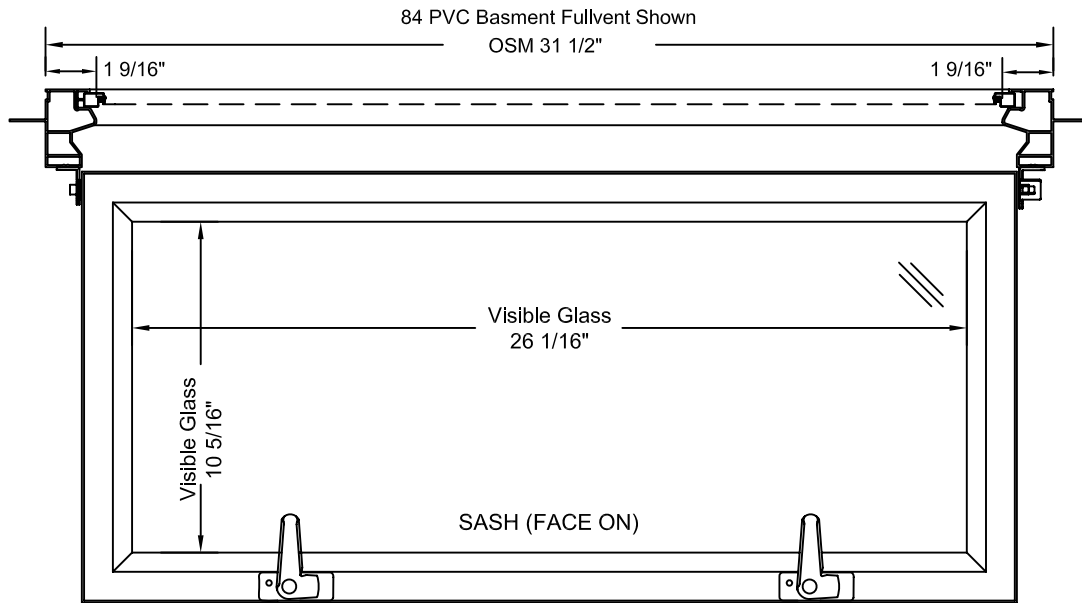

Specification	Standard Features	Optional Features Some options may require additional lead time. Consult your JELD-WEN Sales Representative.
Colour	<ul style="list-style-type: none"> • White 	
Size	<ul style="list-style-type: none"> • Width: 31 1/2" to 55" • Height: 15 3/4" to 23 1/2" 	
Frame	<ul style="list-style-type: none"> • Integral Nailing Fin 	
IGU Make-Up	<ul style="list-style-type: none"> • Dualpane 	
Glazing	<ul style="list-style-type: none"> • Dual Low-E 	
Screens	<ul style="list-style-type: none"> • Removable full length screen 	
Screen Frame Colour	<ul style="list-style-type: none"> • White 	
Jamb Depth	<ul style="list-style-type: none"> • 1 3/8" 	

N.T.S.

HORIZONTAL

Code Size	Visible Glass (sq.ft.)
84	= 2.47
85	= 3.24
105	= 4.15
106	= 5.13
144	= 4.53
145	= 5.95

SCALE: 1/8" = 1'-0"

RO
OSM

16 5/8" (422)
15 3/4" (400)

20 1/2" (522)
19 11/16" (500)

24 1/2" (622)
23 5/8" (600)

PF 145

SCALE: 3" = 1'-0"

**HORIZONTAL
SECTION DETAIL**

**VERTICAL
SECTION DETAIL**

SCALE: 3" = 1'-0"