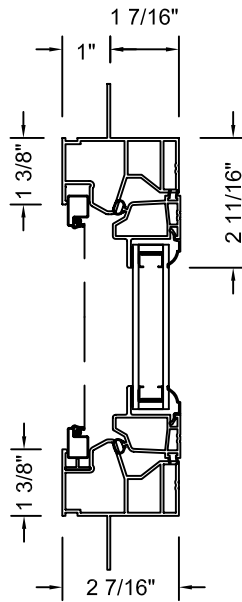

Specification	Standard Features	Optional Features Some options may require additional lead time. Consult your JELD-WEN Sales Representative.
Colour	<ul style="list-style-type: none"> • White 	
Size	<ul style="list-style-type: none"> • Width: 31 1/2" to 55" • Height: 15 3/4" to 23 1/2" 	
Frame	<ul style="list-style-type: none"> • Integral Nailing Fin 	
IGU Make-Up	<ul style="list-style-type: none"> • Dualpane 	
Glazing	<ul style="list-style-type: none"> • Dual Low-E 	
Screens	<ul style="list-style-type: none"> • Removable full length screen 	
Screen Frame Colour	<ul style="list-style-type: none"> • White 	
Jamb Depth	<ul style="list-style-type: none"> • 1 3/8" 	

N.T.S.

HORIZONTAL

Code Size	Visible Glass (sq.ft.)
84	= 2.47
85	= 3.24
105	= 4.15
106	= 5.13
144	= 4.53
145	= 5.95

SCALE: 1/8" = 1'-0"

RO
OSM

16 5/8" (422)
15 3/4" (400)

20 1/2" (522)
19 11/16" (500)

24 1/2" (622)
23 5/8" (600)

32 3/8" (822)
31 1/2" (800)

PF 84

PF 85

40 1/4" (1022)
39 1/2" (1000)

PF 105

PF 106

56" (1422)
55 1/8" (1400)

PF 144

PF 145

SCALE: 3" = 1'-0"

**HORIZONTAL
SECTION DETAIL**

**VERTICAL
SECTION DETAIL**

SCALE: 3" = 1'-0"