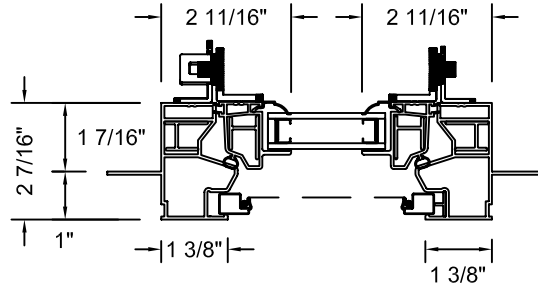

Specification	Standard Features	Optional Features Some options may require additional lead time. Consult your JELD-WEN Sales Representative.
Colour	<ul style="list-style-type: none"> • White 	
Size	<ul style="list-style-type: none"> • Width: 31 1/2" to 55" • Height: 15 3/4" to 23 1/2" 	
Frame	<ul style="list-style-type: none"> • Integral Nailing Fin 	
IGU Make-Up	<ul style="list-style-type: none"> • Dualpane 	
Glazing	<ul style="list-style-type: none"> • Dual Low-E 	
Screens	<ul style="list-style-type: none"> • Removable full length screen 	
Screen Frame Colour	<ul style="list-style-type: none"> • White 	
Jamb Depth	<ul style="list-style-type: none"> • 1 3/8" 	

N.T.S.

HORIZONTAL

Code Size	Visible Glass (sq.ft.)
84	= 2.47
85	= 3.24
105	= 4.15
106	= 5.13
144	= 4.53
145	= 5.95

SCALE: 1/8" = 1'-0"

RO
OSM

16 5/8" (422)
15 3/4" (400)

20 1/2" (522)
19 11/16" (500)

24 1/2" (622)
23 5/8" (600)

32 3/8" (822)
31 1/2" (800)

PF 84

PF 85

40 1/4" (1022)
39 1/2" (1000)

PF 105

PF 106

56" (1422)
55 1/8" (1400)

PF 144

PF 145

SCALE: 3" = 1'-0"

**HORIZONTAL
SECTION DETAIL**

**VERTICAL
SECTION DETAIL**

SCALE: 3" = 1'-0"