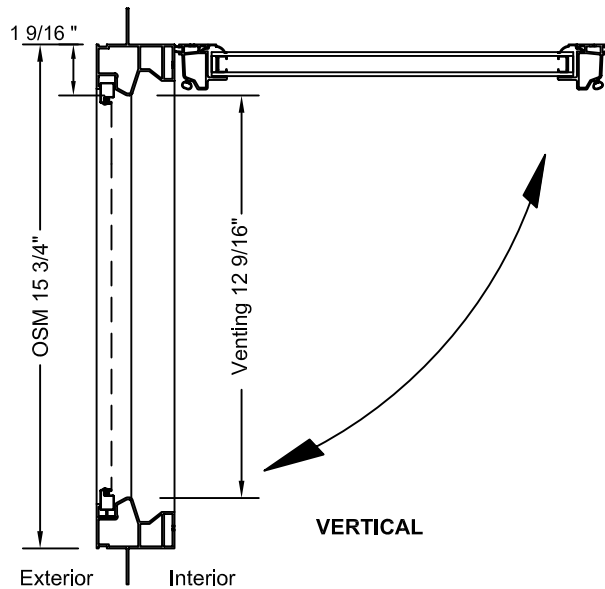

Specification	Standard Features	Optional Features Some options may require additional lead time. Consult your JELD-WEN Sales Representative.
Colour	<ul style="list-style-type: none"> • White 	
Size	<ul style="list-style-type: none"> • Width: 31 1/2" to 55" • Height: 15 3/4" to 23 1/2" 	
Frame	<ul style="list-style-type: none"> • Integral Nailing Fin 	
IGU Make-Up	<ul style="list-style-type: none"> • Dualpane 	
Glazing	<ul style="list-style-type: none"> • Dual Low-E 	
Screens	<ul style="list-style-type: none"> • Removable full length screen 	
Screen Frame Colour	<ul style="list-style-type: none"> • White 	
Jamb Depth	<ul style="list-style-type: none"> • 1 3/8" 	

N.T.S.

HORIZONTAL

Code Size	Visible Glass (sq.ft.)
84	= 2.47
85	= 3.24
105	= 4.15
106	= 5.13
144	= 4.53
145	= 5.95

SCALE: 1/8" = 1'-0"

RO
OSM

16 5/8" (422)
15 3/4" (400)

20 1/2" (522)
19 11/16" (500)

24 1/2" (622)
23 5/8" (600)

32 3/8" (822)
31 1/2" (800)

PF 84

PF 85

40 1/4" (1022)
39 1/2" (1000)

PF 105

PF 106

56" (1422)
55 1/8" (1400)

PF 144

PF 145

SCALE: 3" = 1'-0"

**HORIZONTAL
SECTION DETAIL**

**VERTICAL
SECTION DETAIL**

SCALE: 3" = 1'-0"