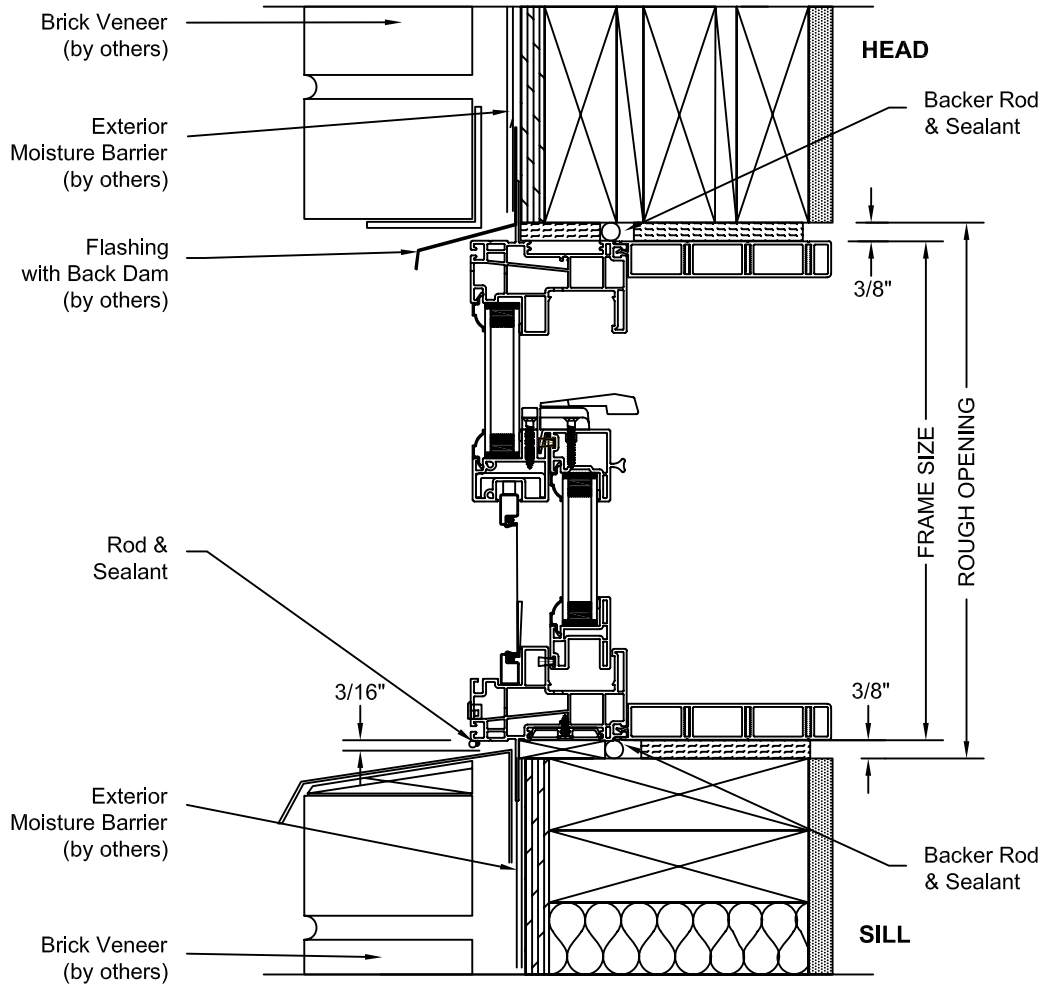

SCALE: 3" = 1'-0"

**VINYL
JAMB EXTENSIONS**

**CLEAR WOOD AND PAINTGRADE WOOD
JAMB EXTENSIONS**

Jamb extensions are available as vinyl, clear wood and paint grade wood - up to jamb widths of 12 1/2" (3/8).
Please contact your JELD-WEN representative for availability.

U-CHANNEL

Accepts 1/2" and 3/4" material

SCALE: 3" = 1'-0"

SCALE: 3" = 1'-0"

SCALE: 3" = 1'-0"

SCALE: 3" = 1'-0"

SCALE: 3" = 1'-0"

SCALE: 3" = 1'-0"