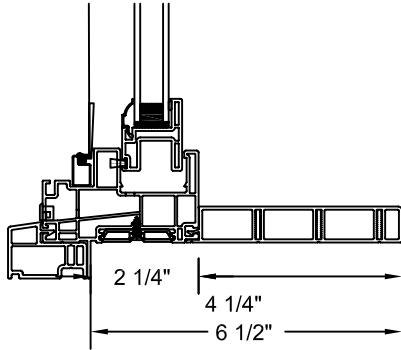

SCALE: 3" = 1'-0"

HORIZONTAL SECTION DETAIL

VERTICAL SECTION DETAIL

VERTICAL MULLION SECTION DETAIL

HORIZONTAL MULLION SECTION DETAIL

SCALE: 3" = 1'-0"

HORIZONTAL SECTION DETAIL

VERTICAL SECTION DETAIL

VERTICAL MULLION SECTION DETAIL

HORIZONTAL MULLION SECTION DETAIL

SCALE: 3" = 1'-0"

**1 5/8" BRICKMOULD
WITH 1" SILL NOSING**

**2" BRICKMOULD
WITH 1" SILL NOSING**

**3 1/2" BRICKMOULD
WITH 1" SILL NOSING**

Note: Brickmould available
all four sides

SCALE: 3" = 1'-0"

**1 1/4"
J-TRIM**

**2" EXTERIOR
CASING**

**3 1/4"
SILL EXTENDER**

**SILL
EXPANDER**

DRIP CAP

Note: Expander can be trimmed
on side to fit

SCALE: 3" = 1'-0"

**VINYL
JAMB EXTENSIONS**

**CLEAR WOOD AND PAINTGRADE WOOD
JAMB EXTENSIONS**

Jamb extensions are available as vinyl, clear wood and paint grade wood - up to jamb widths of 12 1/2" (3/8).
Please contact your JELD-WEN representative for availability.