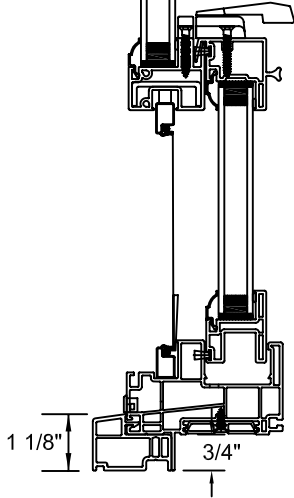

SCALE: 1/8" = 1'-0"

RO OSM	16 5/8" (422) 15 3/4" (400)	20 1/2" (522) 19 11/16" (500)	24 1/2" (622) 23 5/8" (600)	28 3/8" (722) 27 9/16" (700)	30 3/8" (772) 29 1/2" (750)
24 1/2" (622) 23 5/8" (600)		 56	 66	 76	 756
28 3/8" (722) 27 9/16" (700)		 57	 67	 77	 757
30 3/8" (772) 29 1/2" (750)	 475	 575	 675	 775	 7575
32 3/8" (822) 31 1/2" (800)	 48	 58	 68	 78	 758
36 1/4" (922) 35 1/2" (900)	 49	 59	 69	 79	 759
40 1/4" (1022) 39 1/2" (1000)	 410	 510	 610	 710	 7510
48 1/8" (1222) 47 1/4" (1200)	 412	 512	 612	 712	 7512
56" (1422) 55 1/8" (1400)	 414	 514	 614	 714	 7514
59 7/8" (1522) 59" (1500)	 415	 515	 615	 715	 7515
63 7/8" (1622) 63" (1600)	 416	 516	 616	 716	 7516
71 3/4" (1822) 70 7/8" (1800)	 418	 518	 618	 718	 7518

SCALE: 3" = 1'-0"

HORIZONTAL SECTION DETAIL

VERTICAL SECTION DETAIL

VERTICAL MULLION SECTION DETAIL

HORIZONTAL MULLION SECTION DETAIL

SCALE: 3" = 1'-0"

HORIZONTAL SECTION DETAIL

VERTICAL SECTION DETAIL

VERTICAL MULLION SECTION DETAIL

HORIZONTAL MULLION SECTION DETAIL

SCALE: 3" = 1'-0"

**1 5/8" BRICKMOULD
WITH 1" SILL NOSING**

**2" BRICKMOULD
WITH 1" SILL NOSING**

**3 1/2" BRICKMOULD
WITH 1" SILL NOSING**

Note: Brickmould available
all four sides

SCALE: 3" = 1'-0"

**1 1/4"
J-TRIM**

**2" EXTERIOR
CASING**

**3 1/4"
SILL EXTENDER**

**SILL
EXPANDER**

DRIP CAP

Note: Expander can be trimmed
on side to fit