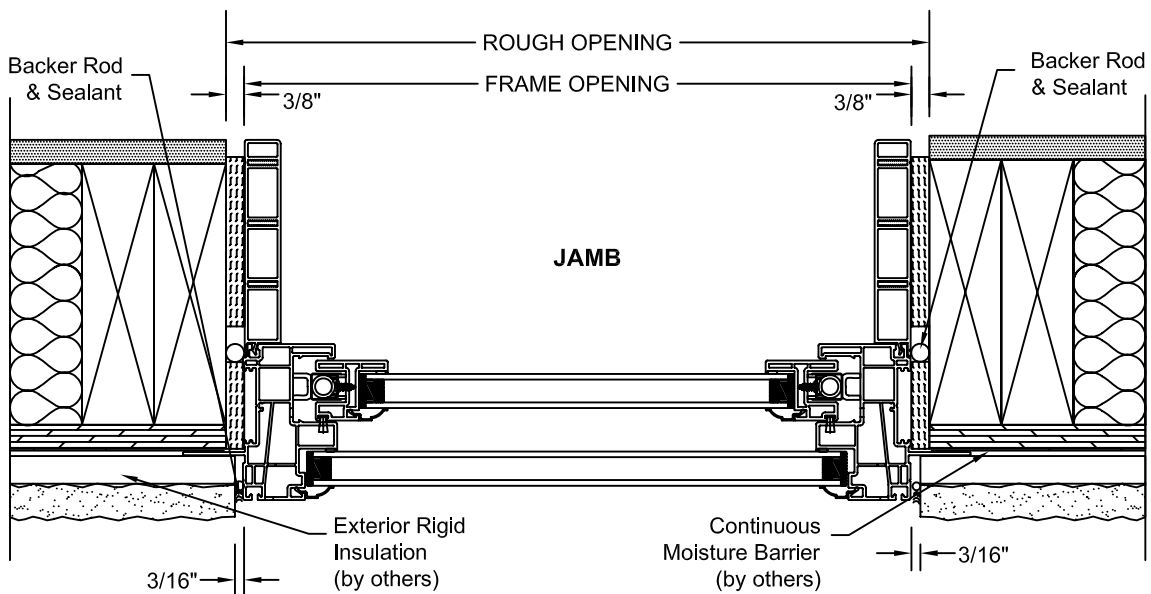

SCALE: 3" = 1'-0"