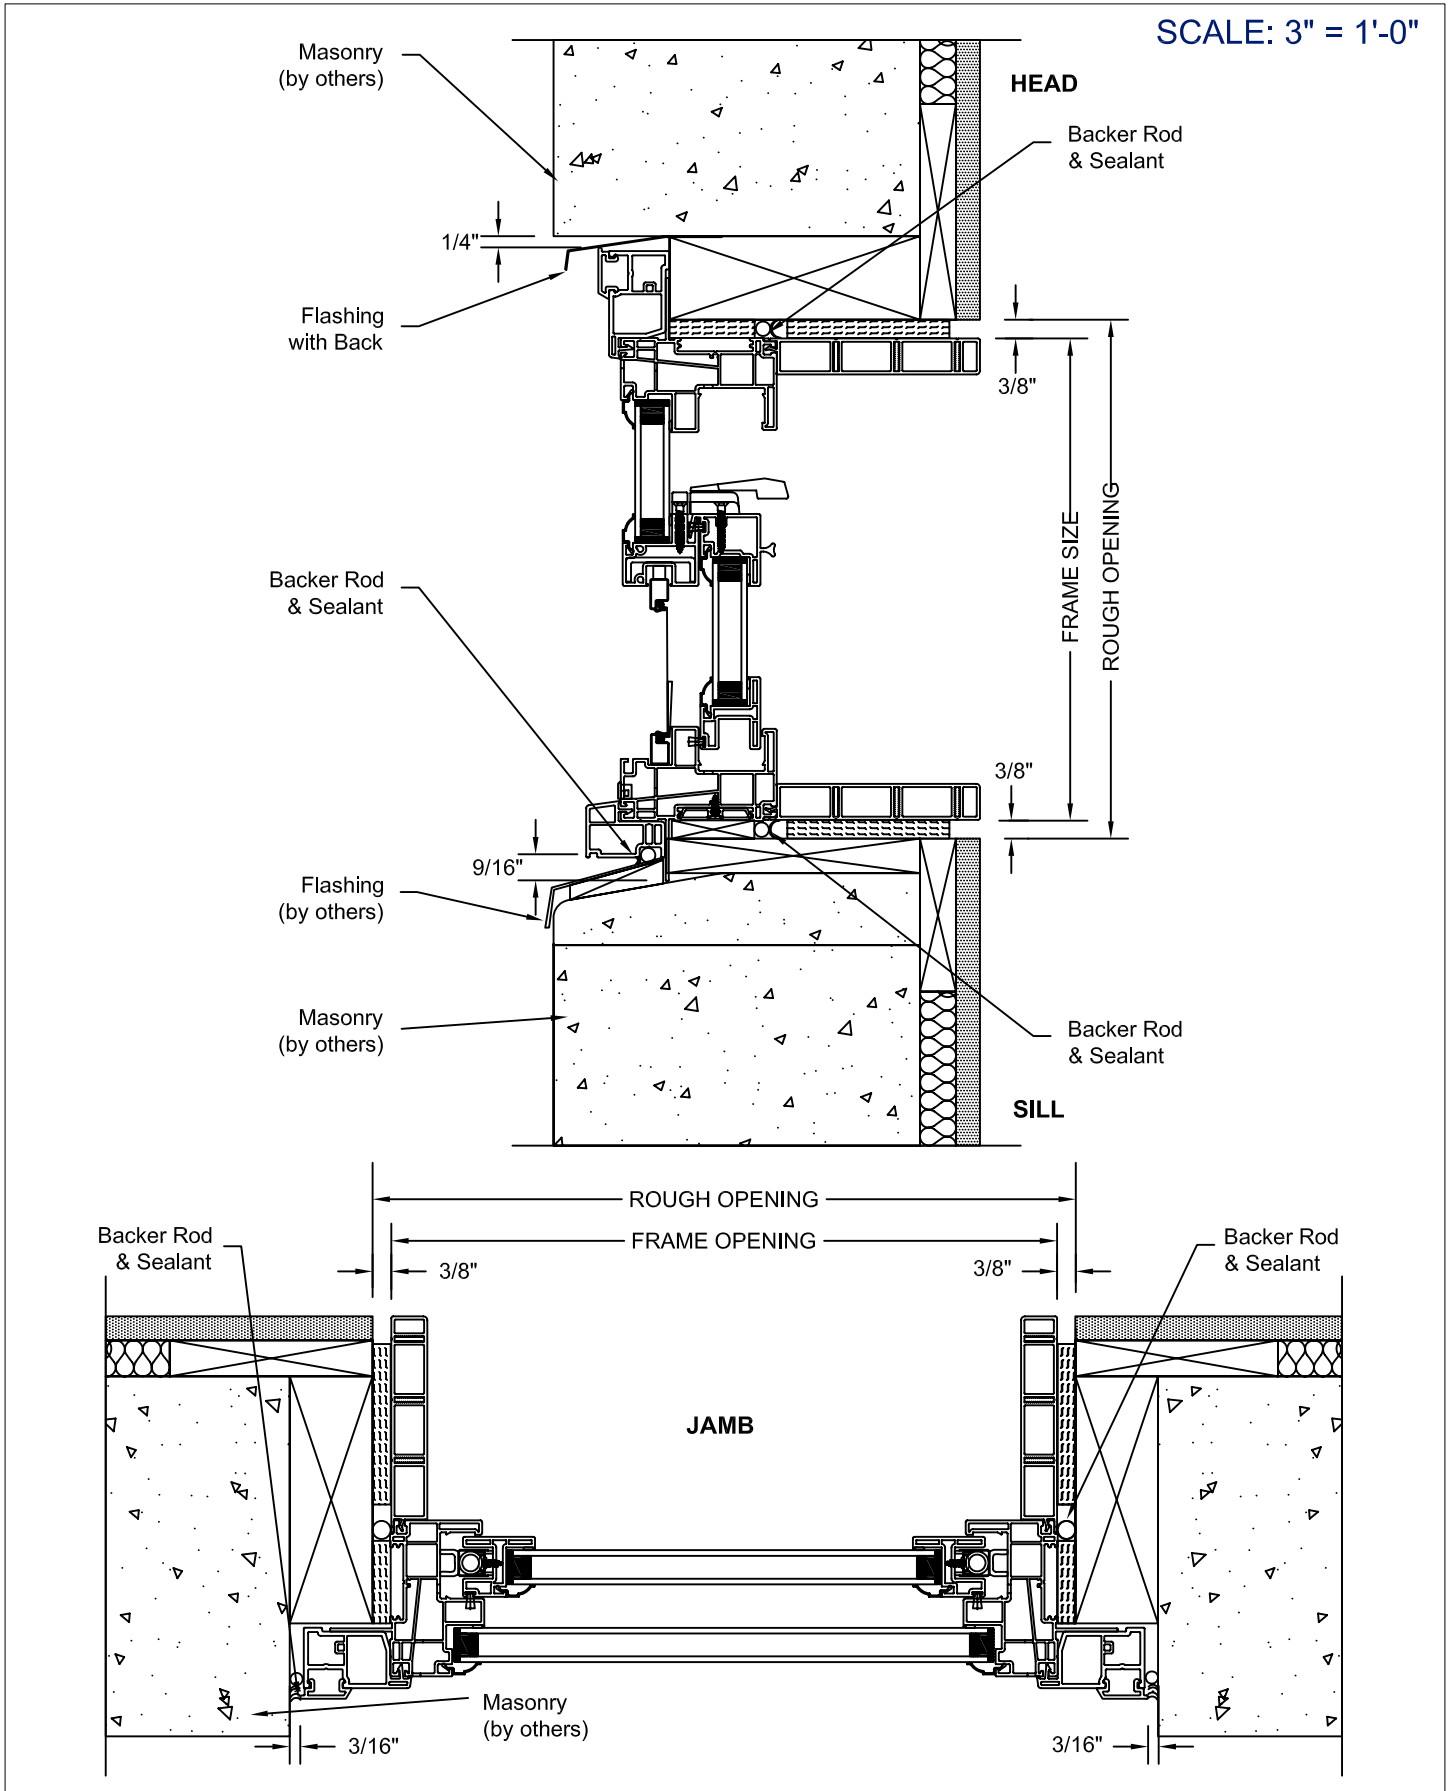

SCALE: 3" = 1'-0"

HORIZONTAL SECTION DETAIL

VERTICAL SECTION DETAIL

VERTICAL MULLION SECTION DETAIL

HORIZONTAL MULLION SECTION DETAIL

SCALE: 3" = 1'-0"

HORIZONTAL SECTION DETAIL

VERTICAL SECTION DETAIL

SCALE: 3" = 1'-0"

**VINYL
JAMB EXTENSIONS**

**CLEAR WOOD AND PAINTGRADE WOOD
JAMB EXTENSIONS**

Jamb extensions are available as vinyl, clear wood and paint grade wood - up to jamb widths of 12 1/2" (3/8).
Please contact your JELD-WEN representative for availability.

U-CHANNEL

Accepts 1/2" and 3/4" material

SCALE: 3" = 1'-0"

SCALE: 3" = 1'-0"

SCALE: 3" = 1'-0"

SCALE: 3" = 1'-0"

SCALE: 3" = 1'-0"

SCALE: 3" = 1'-0"

SCALE: 3" = 1'-0"

SCALE: 3" = 1'-0"