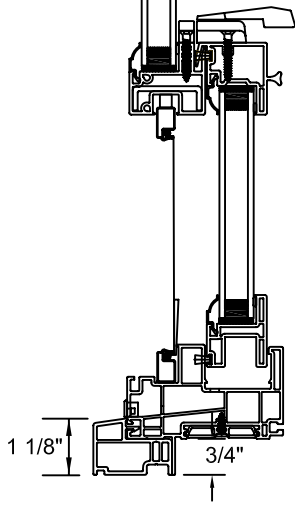

SCALE: 1/8" = 1'-0"

RO OSM	16 5/8" (422) 15 3/4" (400)	20 1/2" (522) 19 11/16" (500)	24 1/2" (622) 23 5/8" (600)	28 3/8" (722) 27 9/16" (700)	30 3/8" (772) 29 1/2" (750)
24 1/2" (622) 23 5/8" (600)		 56	 66	 76	 756
28 3/8" (722) 27 9/16" (700)		 57	 67	 77	 757
30 3/8" (772) 29 1/2" (750)	 475	 575	 675	 775	 7575
32 3/8" (822) 31 1/2" (800)	 48	 58	 68	 78	 758
36 1/4" (922) 35 1/2" (900)	 49	 59	 69	 79	 759
40 1/4" (1022) 39 1/2" (1000)	 410	 510	 610	 710	 7510
48 1/8" (1222) 47 1/4" (1200)	 412	 512	 612	 712	 7512
56" (1422) 55 1/8" (1400)	 414	 514	 614	 714	 7514
59 7/8" (1522) 59" (1500)	 415	 515	 615	 715	 7515
63 7/8" (1622) 63" (1600)	 416	 516	 616	 716	 7516
71 3/4" (1822) 70 7/8" (1800)	 418	 518	 618	 718	 7518

SCALE: 3" = 1'-0"

HORIZONTAL SECTION DETAIL

VERTICAL SECTION DETAIL

VERTICAL MULLION SECTION DETAIL

HORIZONTAL MULLION SECTION DETAIL

SCALE: 3" = 1'-0"

HORIZONTAL SECTION DETAIL

VERTICAL SECTION DETAIL

VERTICAL MULLION SECTION DETAIL

HORIZONTAL MULLION SECTION DETAIL

SCALE: 3" = 1'-0"

**1 5/8" BRICKMOULD
WITH 1" SILL NOSING**

**2" BRICKMOULD
WITH 1" SILL NOSING**

**3 1/2" BRICKMOULD
WITH 1" SILL NOSING**

Note: Brickmould available
all four sides

SCALE: 3" = 1'-0"

**1 1/4"
J-TRIM**

**2" EXTERIOR
CASING**

**3 1/4"
SILL EXTENDER**

**SILL
EXPANDER**

DRIP CAP

Note: Expander can be trimmed
on side to fit