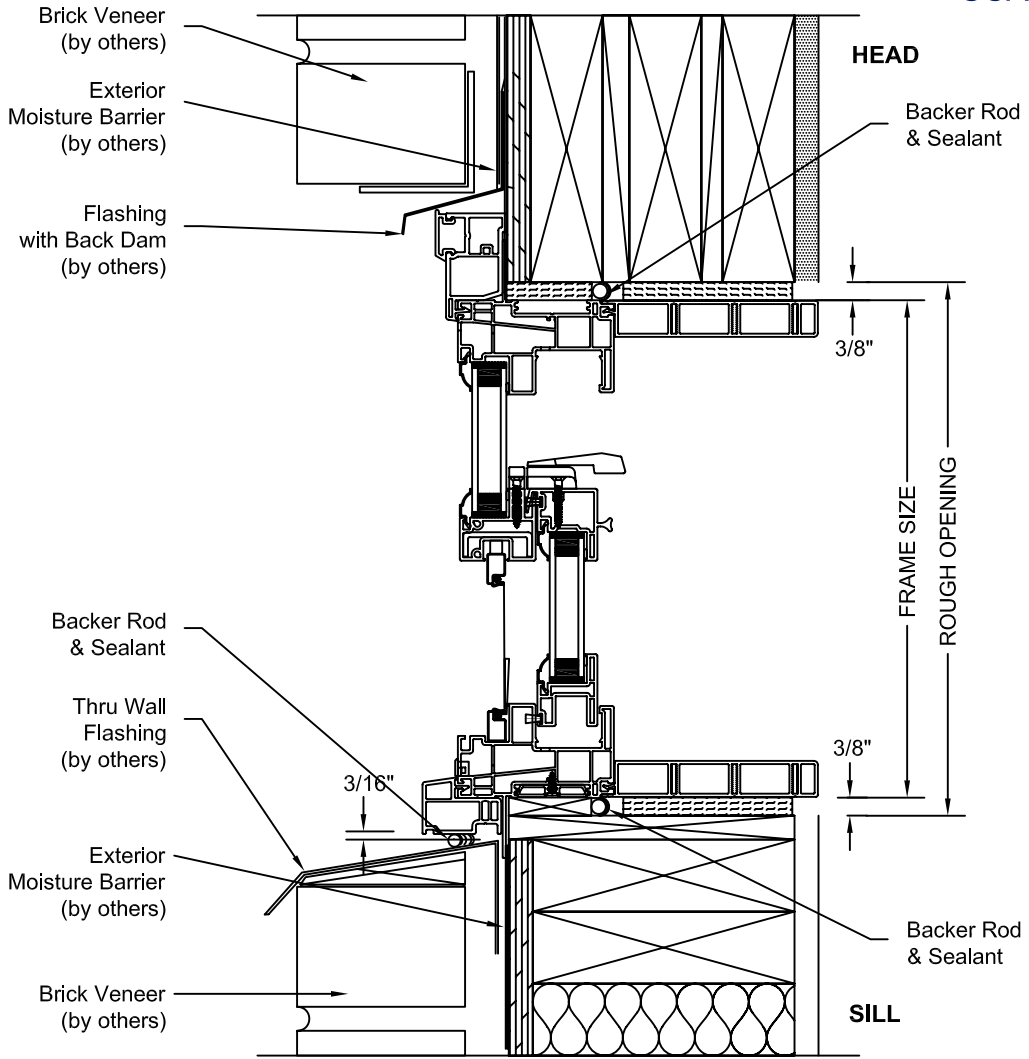

SCALE: 3" = 1'-0"

**VINYL
JAMB EXTENSIONS**

**CLEAR WOOD AND PAINTGRADE WOOD
JAMB EXTENSIONS**

Jamb extensions are available as vinyl, clear wood and paint grade wood - up to jamb widths of 12 1/2" (3/8).
Please contact your JELD-WEN representative for availability.

U-CHANNEL

Accepts 1/2" and 3/4" material

SCALE: 3" = 1'-0"

SCALE: 3" = 1'-0"

SCALE: 3" = 1'-0"

SCALE: 3" = 1'-0"

SCALE: 3" = 1'-0"

SCALE: 3" = 1'-0"

SCALE: 3" = 1'-0"

SCALE: 3" = 1'-0"