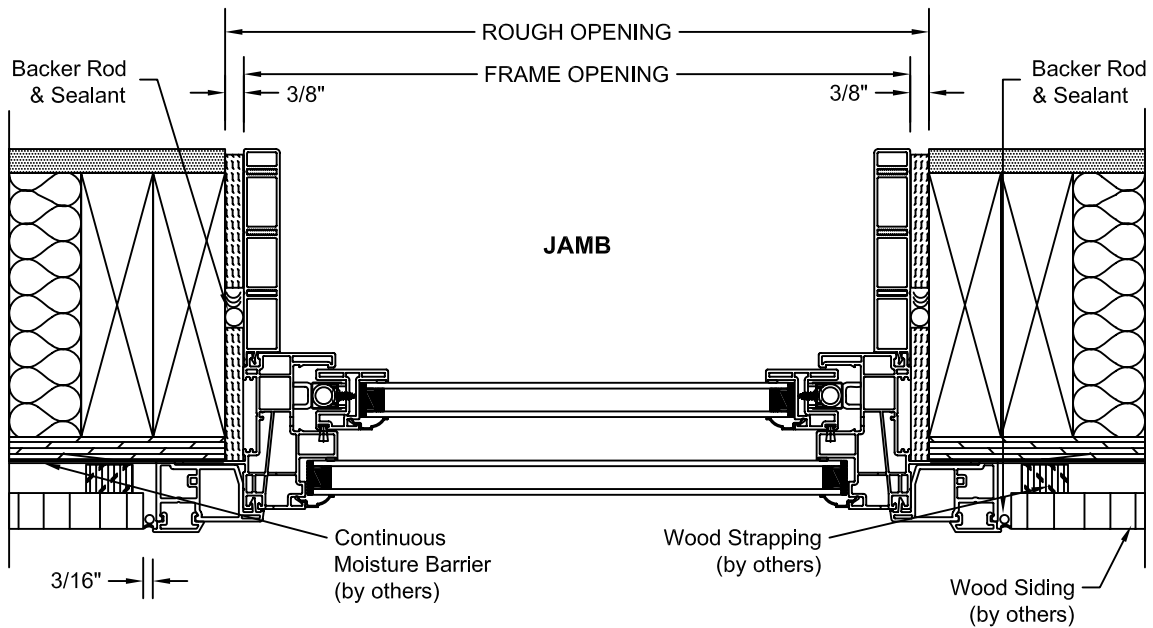

SCALE: 3" = 1'-0"

**VINYL
JAMB EXTENSIONS**

**CLEAR WOOD AND PAINTGRADE WOOD
JAMB EXTENSIONS**

Jamb extensions are available as vinyl, clear wood and paint grade wood - up to jamb widths of 12 1/2" (3/8).
Please contact your JELD-WEN representative for availability.

U-CHANNEL

Accepts 1/2" and 3/4" material

SCALE: 3" = 1'-0"

SCALE: 3" = 1'-0"

SCALE: 3" = 1'-0"

SCALE: 3" = 1'-0"

SCALE: 3" = 1'-0"

SCALE: 3" = 1'-0"