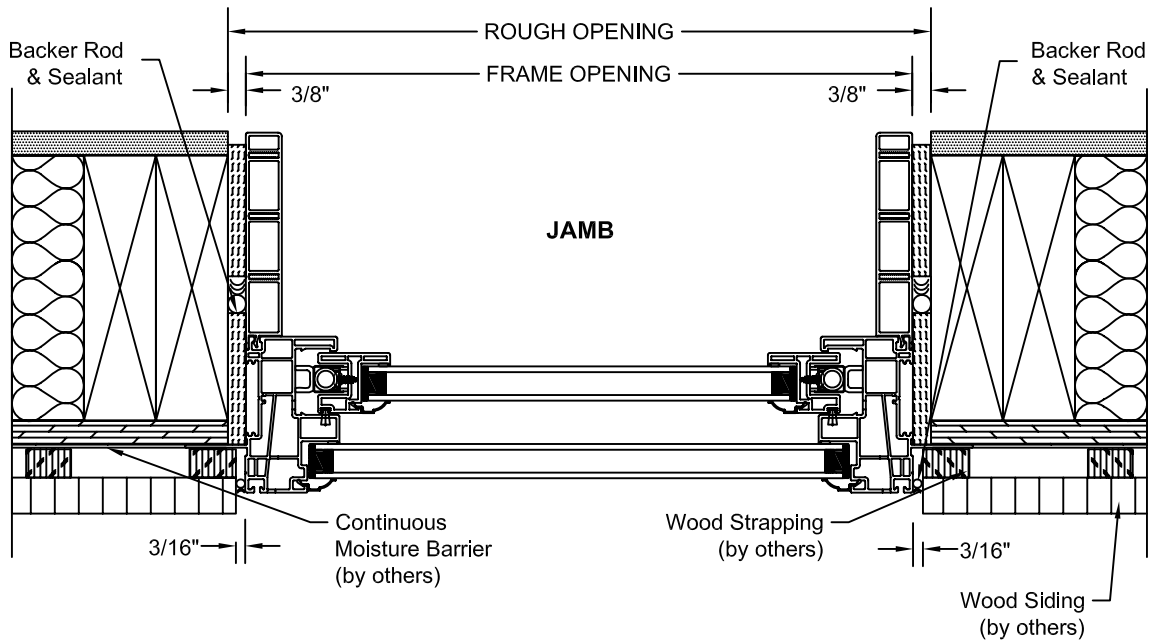

SCALE: 3" = 1'-0"

**VINYL
JAMB EXTENSIONS**

**CLEAR WOOD AND PAINTGRADE WOOD
JAMB EXTENSIONS**

Jamb extensions are available as vinyl, clear wood and paint grade wood - up to jamb widths of 12 1/2" (3/8).
Please contact your JELD-WEN representative for availability.

U-CHANNEL

Accepts 1/2" and 3/4" material

SCALE: 3" = 1'-0"

SCALE: 3" = 1'-0"

SCALE: 3" = 1'-0"

SCALE: 3" = 1'-0"

SCALE: 3" = 1'-0"

SCALE: 3" = 1'-0"