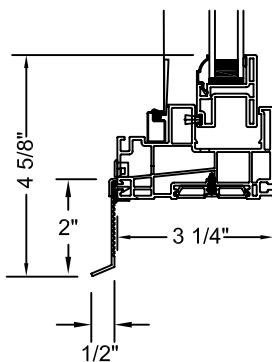

SCALE: 3" = 1'-0"

HORIZONTAL SECTION DETAIL

VERTICAL SECTION DETAIL

VERTICAL MULLION SECTION DETAIL

HORIZONTAL MULLION SECTION DETAIL

SCALE: 3" = 1'-0"

HORIZONTAL SECTION DETAIL

VERTICAL SECTION DETAIL

VERTICAL MULLION SECTION DETAIL

HORIZONTAL MULLION SECTION DETAIL

SCALE: 3" = 1'-0"

**1 5/8" BRICKMOULD
WITH 1" SILL NOSING**

**2" BRICKMOULD
WITH 1" SILL NOSING**

**3 1/2" BRICKMOULD
WITH 1" SILL NOSING**

Note: Brickmould available
all four sides

SCALE: 3" = 1'-0"

**1 1/4"
J-TRIM**

**2" EXTERIOR
CASING**

**3 1/4"
SILL EXTENDER**

**SILL
EXPANDER**

DRIP CAP

Note: Expander can be trimmed
on side to fit

SCALE: 3" = 1'-0"

**VINYL
JAMB EXTENSIONS**

**CLEAR WOOD AND PAINTGRADE WOOD
JAMB EXTENSIONS**

Jamb extensions are available as vinyl, clear wood and paint grade wood - up to jamb widths of 12 1/2" (3/8).
Please contact your JELD-WEN representative for availability.