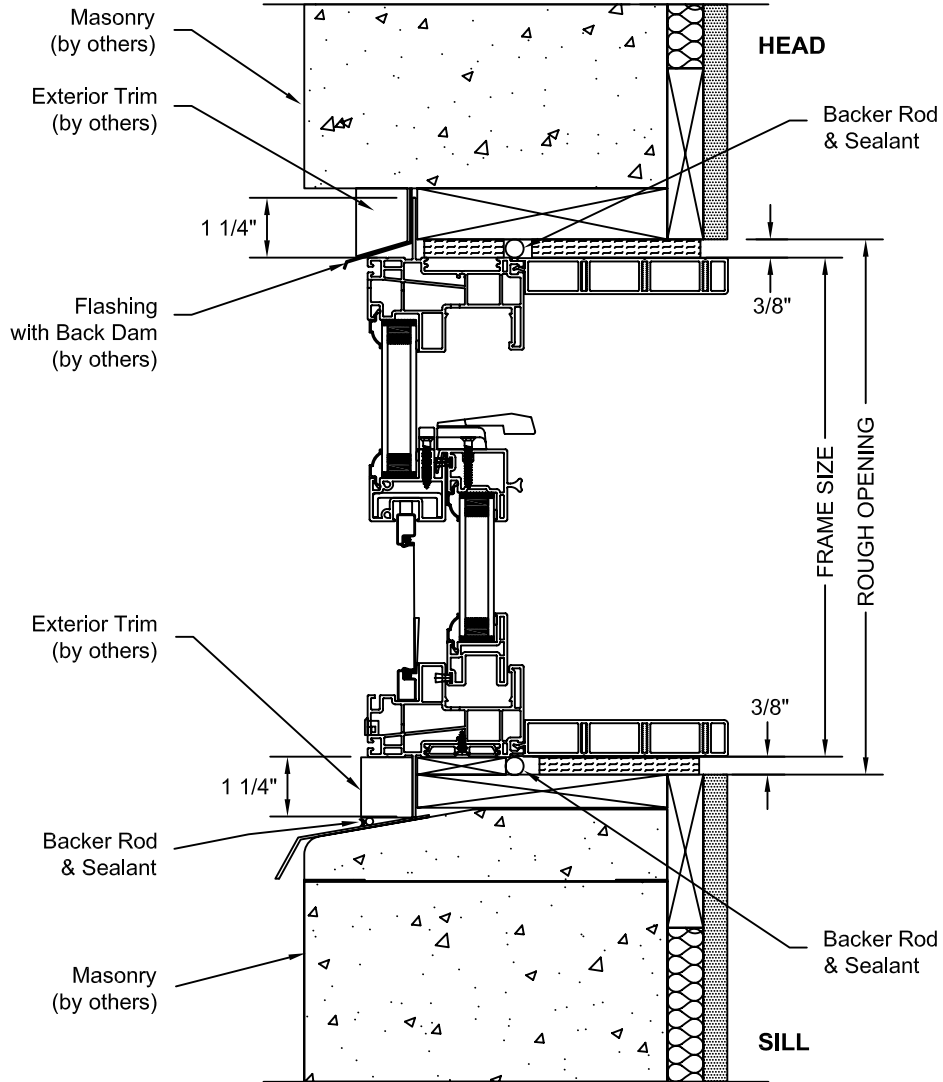

SCALE: 3" = 1'-0"

**VINYL
JAMB EXTENSIONS**

**CLEAR WOOD AND PAINTGRADE WOOD
JAMB EXTENSIONS**

Jamb extensions are available as vinyl, clear wood and paint grade wood - up to jamb widths of 12 1/2" (3/8).
Please contact your JELD-WEN representative for availability.

U-CHANNEL

Accepts 1/2" and 3/4" material

SCALE: 3" = 1'-0"

SCALE: 3" = 1'-0"

SCALE: 3" = 1'-0"

SCALE: 3" = 1'-0"

SCALE: 3" = 1'-0"

SCALE: 3" = 1'-0"

SCALE: 3" = 1'-0"

SCALE: 3" = 1'-0"