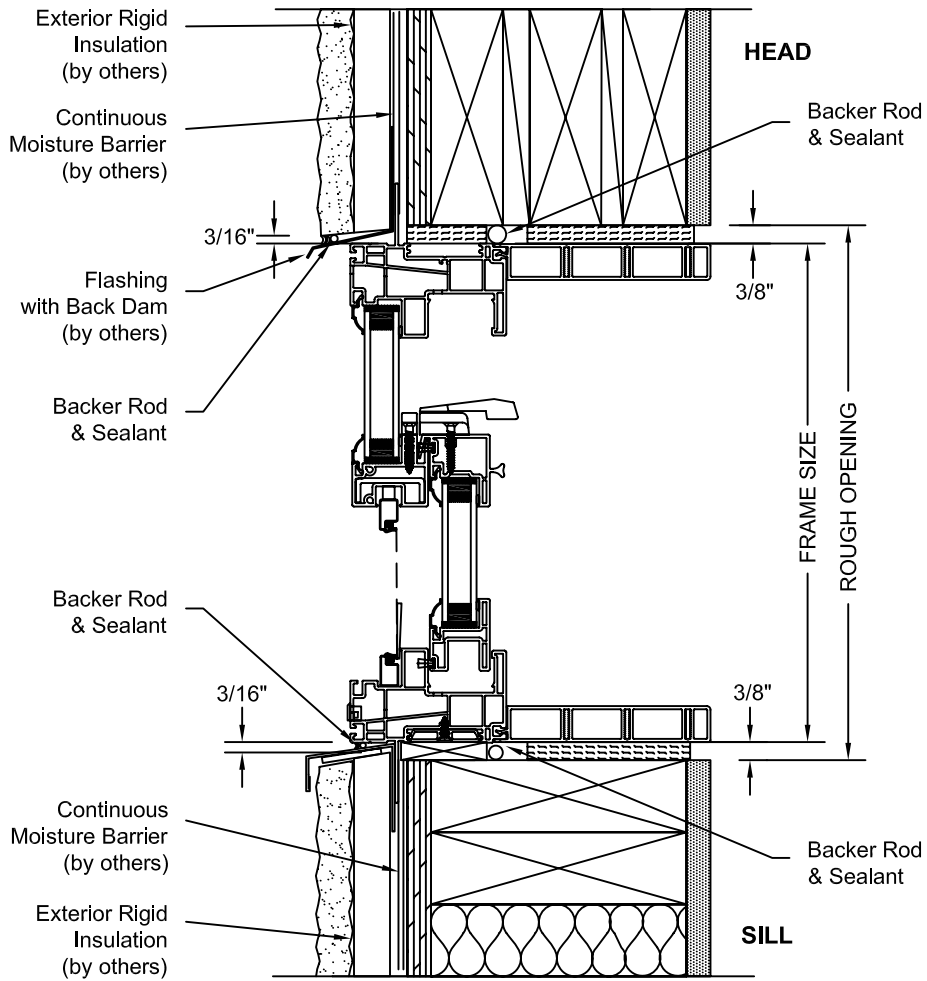

SCALE: 3" = 1'-0"