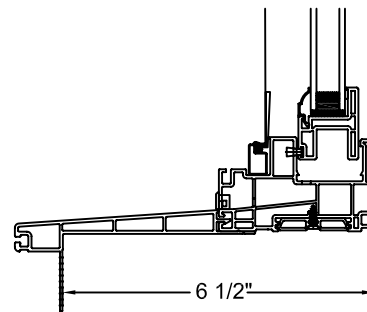

SCALE: 3" = 1'-0"

HORIZONTAL SECTION DETAIL

VERTICAL SECTION DETAIL

VERTICAL MULLION SECTION DETAIL

HORIZONTAL MULLION SECTION DETAIL

SCALE: 3" = 1'-0"

HORIZONTAL SECTION DETAIL

VERTICAL SECTION DETAIL

VERTICAL MULLION SECTION DETAIL

HORIZONTAL MULLION SECTION DETAIL

SCALE: 3" = 1'-0"

**1 5/8" BRICKMOULD
WITH 1" SILL NOSING**

**2" BRICKMOULD
WITH 1" SILL NOSING**

**3 1/2" BRICKMOULD
WITH 1" SILL NOSING**

Note: Brickmould available
all four sides

SCALE: 3" = 1'-0"

**1 1/4"
J-TRIM**

**2" EXTERIOR
CASING**

**3 1/4"
SILL EXTENDER**

**SILL
EXPANDER**

DRIP CAP

Note: Expander can be trimmed
on side to fit

SCALE: 3" = 1'-0"

**VINYL
JAMB EXTENSIONS**

**CLEAR WOOD AND PAINTGRADE WOOD
JAMB EXTENSIONS**

Jamb extensions are available as vinyl, clear wood and paint grade wood - up to jamb widths of 12 1/2" (3/8).
Please contact your JELD-WEN representative for availability.