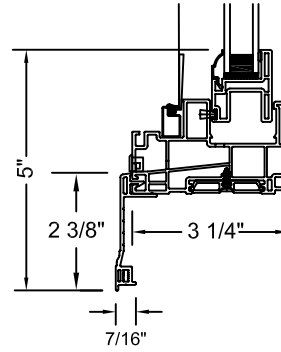

SCALE: 1/8" = 1'-0"

RO OSM	16 5/8" (422) 15 3/4" (400)	20 1/2" (522) 19 11/16" (500)	24 1/2" (622) 23 5/8" (600)	28 3/8" (722) 27 9/16" (700)	30 3/8" (772) 29 1/2" (750)
24 1/2" (622) 23 5/8" (600)		 56	 66	 76	 756
28 3/8" (722) 27 9/16" (700)		 57	 67	 77	 757
30 3/8" (772) 29 1/2" (750)	 475	 575	 675	 775	 7575
32 3/8" (822) 31 1/2" (800)	 48	 58	 68	 78	 758
36 1/4" (922) 35 1/2" (900)	 49	 59	 69	 79	 759
40 1/4" (1022) 39 1/2" (1000)	 410	 510	 610	 710	 7510
48 1/8" (1222) 47 1/4" (1200)	 412	 512	 612	 712	 7512
56" (1422) 55 1/8" (1400)	 414	 514	 614	 714	 7514
59 7/8" (1522) 59" (1500)	 415	 515	 615	 715	 7515
63 7/8" (1622) 63" (1600)	 416	 516	 616	 716	 7516
71 3/4" (1822) 70 7/8" (1800)	 418	 518	 618	 718	 7518

SCALE: 3" = 1'-0"

HORIZONTAL SECTION DETAIL

VERTICAL SECTION DETAIL

VERTICAL MULLION SECTION DETAIL

HORIZONTAL MULLION SECTION DETAIL

SCALE: 3" = 1'-0"

HORIZONTAL SECTION DETAIL

VERTICAL SECTION DETAIL

VERTICAL MULLION SECTION DETAIL

HORIZONTAL MULLION SECTION DETAIL

SCALE: 3" = 1'-0"

**1 5/8" BRICKMOULD
WITH 1" SILL NOSING**

**2" BRICKMOULD
WITH 1" SILL NOSING**

**3 1/2" BRICKMOULD
WITH 1" SILL NOSING**

Note: Brickmould available
all four sides

SCALE: 3" = 1'-0"

**1 1/4"
J-TRIM**

**2" EXTERIOR
CASING**

**3 1/4"
SILL EXTENDER**

**SILL
EXPANDER**

DRIP CAP

Note: Expander can be trimmed
on side to fit