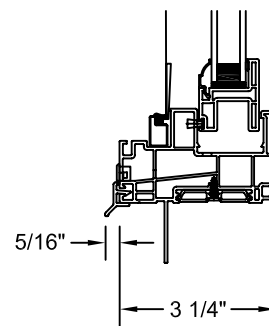

SCALE: 3" = 1'-0"

HORIZONTAL SECTION DETAIL

VERTICAL SECTION DETAIL

VERTICAL MULLION SECTION DETAIL

HORIZONTAL MULLION SECTION DETAIL

SCALE: 3" = 1'-0"

HORIZONTAL SECTION DETAIL

VERTICAL SECTION DETAIL

VERTICAL MULLION SECTION DETAIL

HORIZONTAL MULLION SECTION DETAIL

SCALE: 3" = 1'-0"

**1 5/8" BRICKMOULD
WITH 1" SILL NOSING**

**2" BRICKMOULD
WITH 1" SILL NOSING**

**3 1/2" BRICKMOULD
WITH 1" SILL NOSING**

Note: Brickmould available
all four sides

SCALE: 3" = 1'-0"

**1 1/4"
J-TRIM**

**2" EXTERIOR
CASING**

**3 1/4"
SILL EXTENDER**

**SILL
EXPANDER**

DRIP CAP

Note: Expander can be trimmed
on side to fit

SCALE: 3" = 1'-0"

**VINYL
JAMB EXTENSIONS**

**CLEAR WOOD AND PAINTGRADE WOOD
JAMB EXTENSIONS**

Jamb extensions are available as vinyl, clear wood and paint grade wood - up to jamb widths of 12 1/2" (3/8).
Please contact your JELD-WEN representative for availability.