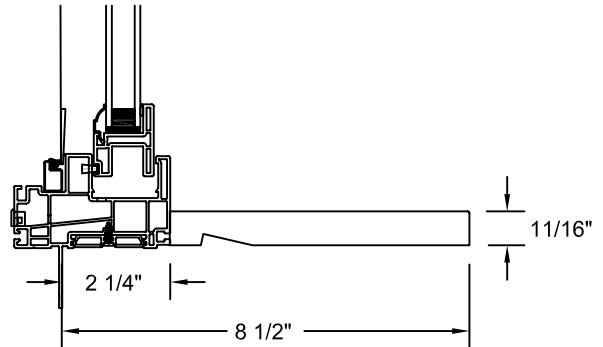

SCALE: 3" = 1'-0"

HORIZONTAL SECTION DETAIL

VERTICAL SECTION DETAIL

VERTICAL MULLION SECTION DETAIL

HORIZONTAL MULLION SECTION DETAIL

SCALE: 3" = 1'-0"

HORIZONTAL SECTION DETAIL

VERTICAL SECTION DETAIL

VERTICAL MULLION SECTION DETAIL

HORIZONTAL MULLION SECTION DETAIL

SCALE: 3" = 1'-0"

**1 5/8" BRICKMOULD
WITH 1" SILL NOSING**

**2" BRICKMOULD
WITH 1" SILL NOSING**

**3 1/2" BRICKMOULD
WITH 1" SILL NOSING**

Note: Brickmould available
all four sides

SCALE: 3" = 1'-0"

**1 1/4"
J-TRIM**

**2" EXTERIOR
CASING**

**3 1/4"
SILL EXTENDER**

**SILL
EXPANDER**

DRIP CAP

Note: Expander can be trimmed
on side to fit

SCALE: 3" = 1'-0"

**VINYL
JAMB EXTENSIONS**

**CLEAR WOOD AND PAINTGRADE WOOD
JAMB EXTENSIONS**

Jamb extensions are available as vinyl, clear wood and paint grade wood - up to jamb widths of 12 1/2" (3/8).
Please contact your JELD-WEN representative for availability.