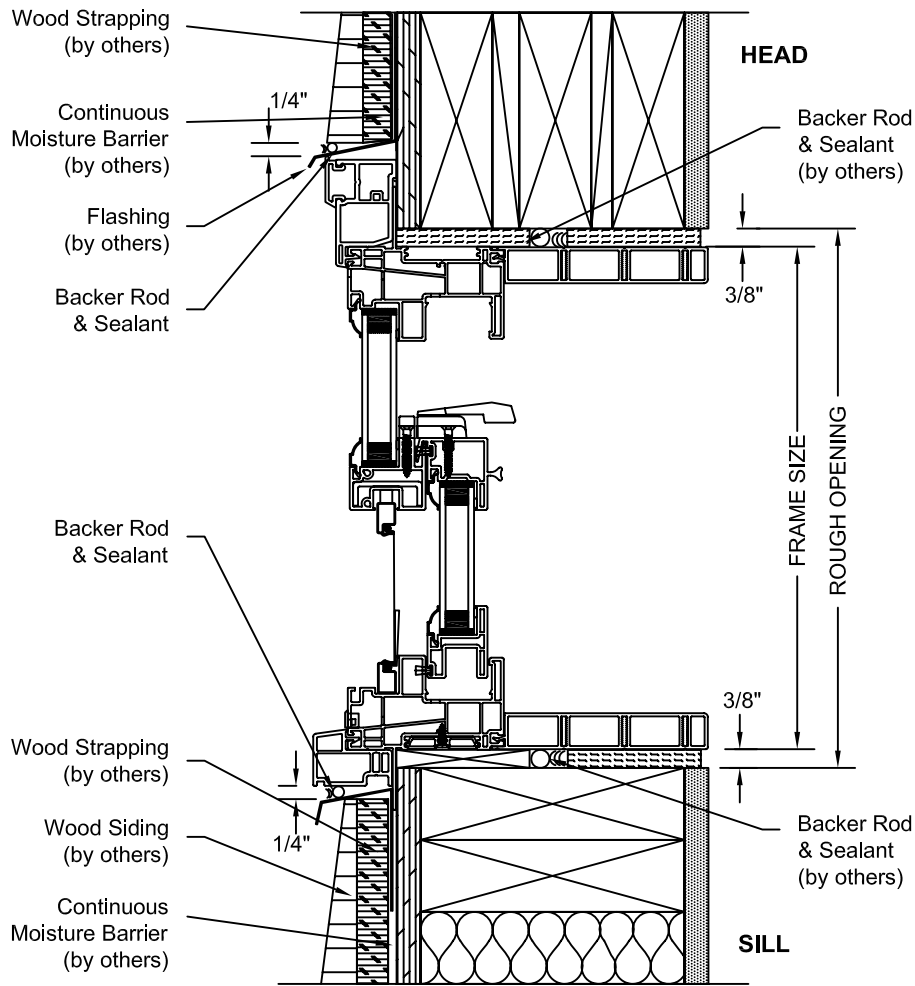

SCALE: 3" = 1'-0"

**VINYL
JAMB EXTENSIONS**

**CLEAR WOOD AND PAINTGRADE WOOD
JAMB EXTENSIONS**

Jamb extensions are available as vinyl, clear wood and paint grade wood - up to jamb widths of 12 1/2" (3/8).
Please contact your JELD-WEN representative for availability.

U-CHANNEL

Accepts 1/2" and 3/4" material

SCALE: 3" = 1'-0"

SCALE: 3" = 1'-0"

SCALE: 3" = 1'-0"

SCALE: 3" = 1'-0"

SCALE: 3" = 1'-0"

SCALE: 3" = 1'-0"

SCALE: 3" = 1'-0"

SCALE: 3" = 1'-0"