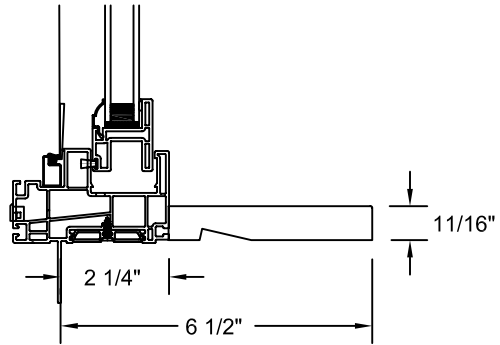

SCALE: 3" = 1'-0"

HORIZONTAL SECTION DETAIL

VERTICAL SECTION DETAIL

VERTICAL MULLION SECTION DETAIL

HORIZONTAL MULLION SECTION DETAIL

SCALE: 3" = 1'-0"

HORIZONTAL SECTION DETAIL

VERTICAL SECTION DETAIL

VERTICAL MULLION SECTION DETAIL

HORIZONTAL MULLION SECTION DETAIL

SCALE: 3" = 1'-0"

**1 5/8" BRICKMOULD
WITH 1" SILL NOSING**

**2" BRICKMOULD
WITH 1" SILL NOSING**

**3 1/2" BRICKMOULD
WITH 1" SILL NOSING**

Note: Brickmould available
all four sides

SCALE: 3" = 1'-0"

**1 1/4"
J-TRIM**

**2" EXTERIOR
CASING**

**3 1/4"
SILL EXTENDER**

**SILL
EXPANDER**

DRIP CAP

Note: Expander can be trimmed
on side to fit

SCALE: 3" = 1'-0"

**VINYL
JAMB EXTENSIONS**

**CLEAR WOOD AND PAINTGRADE WOOD
JAMB EXTENSIONS**

Jamb extensions are available as vinyl, clear wood and paint grade wood - up to jamb widths of 12 1/2" (3/8).
Please contact your JELD-WEN representative for availability.