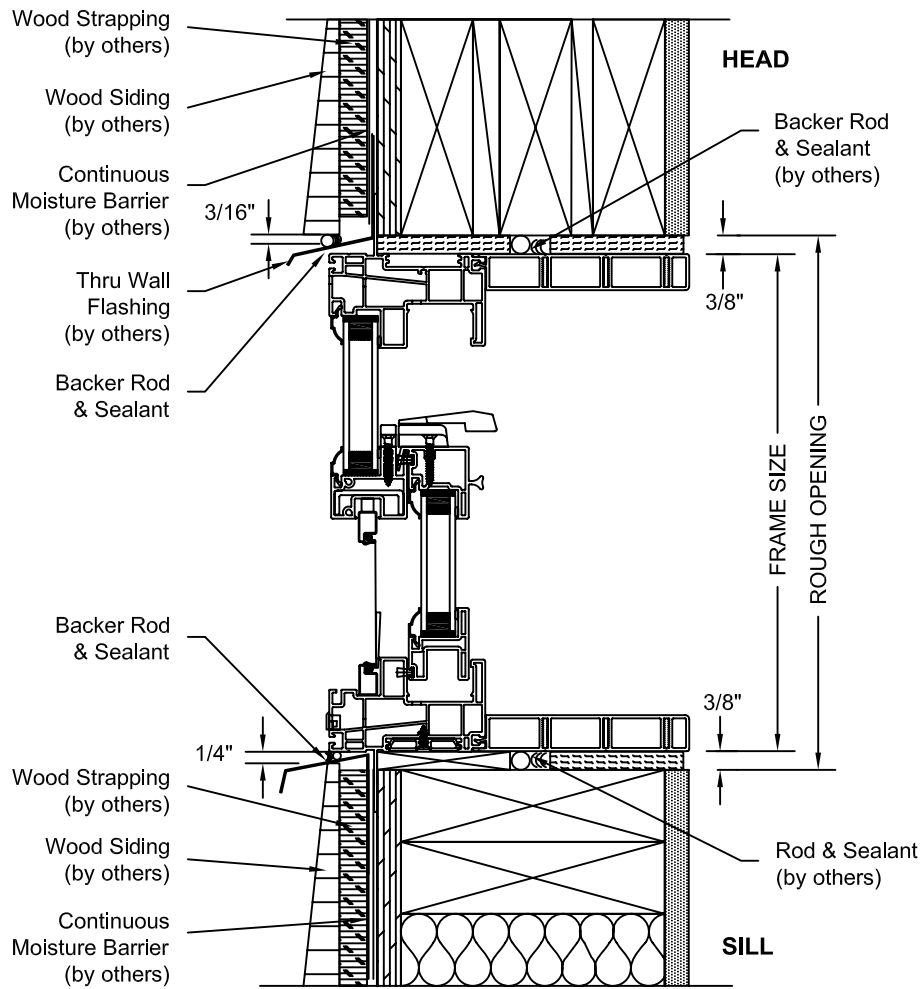

SCALE: 3" = 1'-0"

**VINYL
JAMB EXTENSIONS**

**CLEAR WOOD AND PAINTGRADE WOOD
JAMB EXTENSIONS**

Jamb extensions are available as vinyl, clear wood and paint grade wood - up to jamb widths of 12 1/2" (3/8).
Please contact your JELD-WEN representative for availability.

U-CHANNEL

Accepts 1/2" and 3/4" material

SCALE: 3" = 1'-0"

SCALE: 3" = 1'-0"

SCALE: 3" = 1'-0"

SCALE: 3" = 1'-0"

SCALE: 3" = 1'-0"

SCALE: 3" = 1'-0"

SCALE: 3" = 1'-0"

SCALE: 3" = 1'-0"