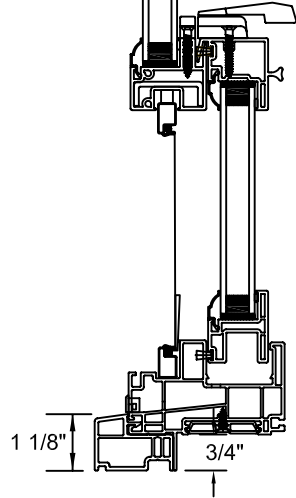

SCALE: 1/8" = 1'-0"

RO OSM	16 5/8" (422) 15 3/4" (400)	20 1/2" (522) 19 11/16" (500)	24 1/2" (622) 23 5/8" (600)	28 3/8" (722) 27 9/16" (700)	30 3/8" (772) 29 1/2" (750)
24 1/2" (622) 23 5/8" (600)		 56	 66	 76	 756
28 3/8" (722) 27 9/16" (700)		 57	 67	 77	 757
30 3/8" (772) 29 1/2" (750)	 475	 575	 675	 775	 7575
32 3/8" (822) 31 1/2" (800)	 48	 58	 68	 78	 758
36 1/4" (922) 35 1/2" (900)	 49	 59	 69	 79	 759
40 1/4" (1022) 39 1/2" (1000)	 410	 510	 610	 710	 7510
48 1/8" (1222) 47 1/4" (1200)	 412	 512	 612	 712	 7512
56" (1422) 55 1/8" (1400)	 414	 514	 614	 714	 7514
59 7/8" (1522) 59" (1500)	 415	 515	 615	 715	 7515
63 7/8" (1622) 63" (1600)	 416	 516	 616	 716	 7516
71 3/4" (1822) 70 7/8" (1800)	 418	 518	 618	 718	 7518

SCALE: 3" = 1'-0"

HORIZONTAL SECTION DETAIL

VERTICAL SECTION DETAIL

VERTICAL MULLION SECTION DETAIL

HORIZONTAL MULLION SECTION DETAIL

SCALE: 3" = 1'-0"

HORIZONTAL SECTION DETAIL

VERTICAL SECTION DETAIL

VERTICAL MULLION SECTION DETAIL

HORIZONTAL MULLION SECTION DETAIL

SCALE: 3" = 1'-0"

**1 5/8" BRICKMOULD
WITH 1" SILL NOSING**

**2" BRICKMOULD
WITH 1" SILL NOSING**

**3 1/2" BRICKMOULD
WITH 1" SILL NOSING**

Note: Brickmould available
all four sides

SCALE: 3" = 1'-0"

**1 1/4"
J-TRIM**

**2" EXTERIOR
CASING**

**3 1/4"
SILL EXTENDER**

**SILL
EXPANDER**

DRIP CAP

Note: Expander can be trimmed
on side to fit