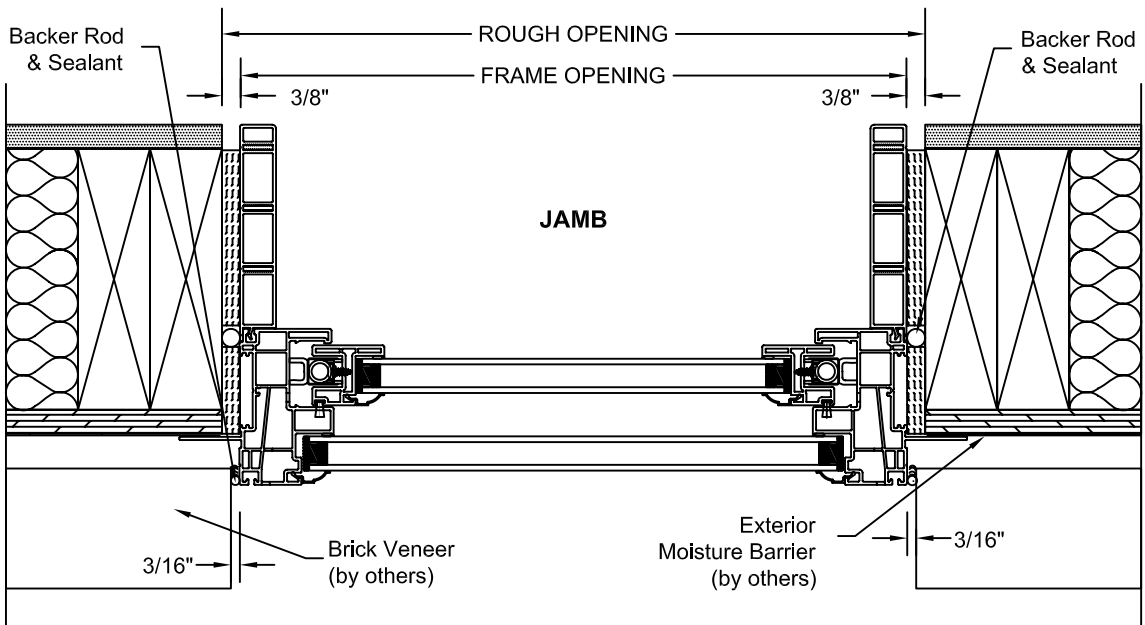

SCALE: 3" = 1'-0"

**VINYL
JAMB EXTENSIONS**

**CLEAR WOOD AND PAINTGRADE WOOD
JAMB EXTENSIONS**

Jamb extensions are available as vinyl, clear wood and paint grade wood - up to jamb widths of 12 1/2" (3/8).
Please contact your JELD-WEN representative for availability.

U-CHANNEL

Accepts 1/2" and 3/4" material

SCALE: 3" = 1'-0"

SCALE: 3" = 1'-0"

SCALE: 3" = 1'-0"

SCALE: 3" = 1'-0"

SCALE: 3" = 1'-0"

SCALE: 3" = 1'-0"