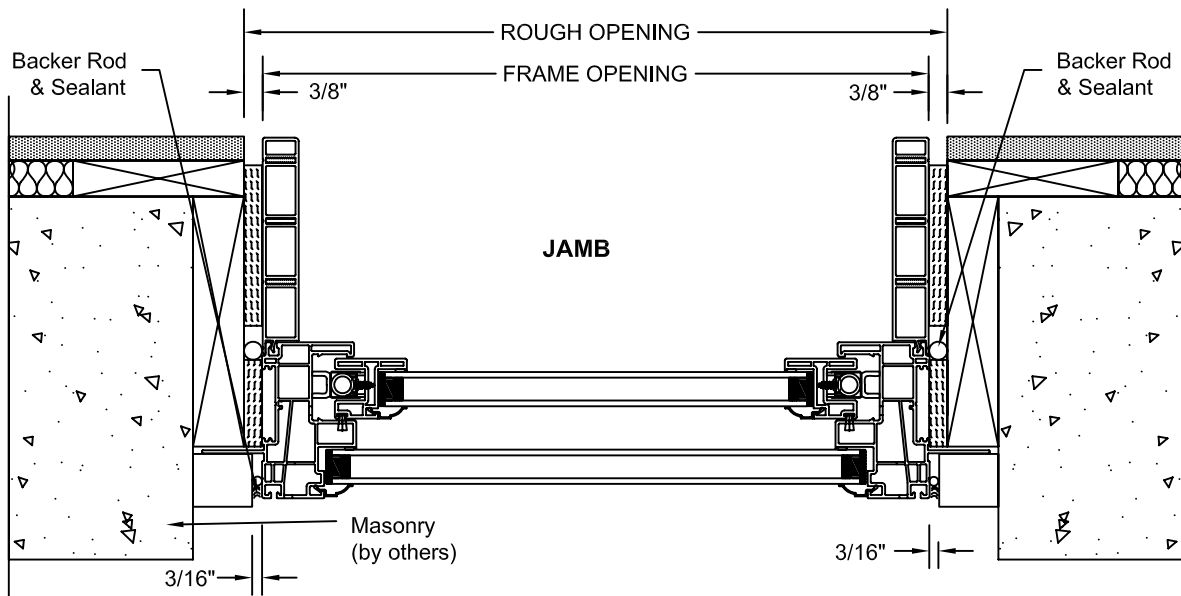

SCALE: 3" = 1'-0"

**VINYL
JAMB EXTENSIONS**

**CLEAR WOOD AND PAINTGRADE WOOD
JAMB EXTENSIONS**

Jamb extensions are available as vinyl, clear wood and paint grade wood - up to jamb widths of 12 1/2" (3/8).
Please contact your JELD-WEN representative for availability.

U-CHANNEL

Accepts 1/2" and 3/4" material

SCALE: 3" = 1'-0"

SCALE: 3" = 1'-0"

SCALE: 3" = 1'-0"

SCALE: 3" = 1'-0"

SCALE: 3" = 1'-0"

SCALE: 3" = 1'-0"