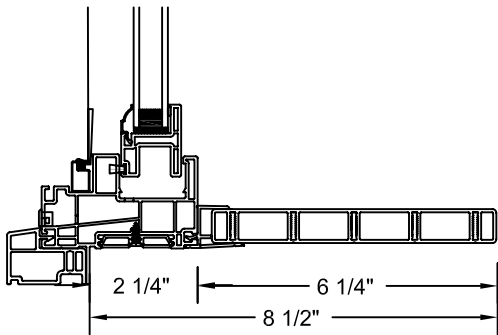

SCALE: 3" = 1'-0"

HORIZONTAL SECTION DETAIL

VERTICAL SECTION DETAIL

VERTICAL MULLION SECTION DETAIL

HORIZONTAL MULLION SECTION DETAIL

SCALE: 3" = 1'-0"

HORIZONTAL SECTION DETAIL

VERTICAL SECTION DETAIL

VERTICAL MULLION SECTION DETAIL

HORIZONTAL MULLION SECTION DETAIL

SCALE: 3" = 1'-0"

**1 5/8" BRICKMOULD
WITH 1" SILL NOSING**

**2" BRICKMOULD
WITH 1" SILL NOSING**

**3 1/2" BRICKMOULD
WITH 1" SILL NOSING**

Note: Brickmould available
all four sides

SCALE: 3" = 1'-0"

**1 1/4"
J-TRIM**

**2" EXTERIOR
CASING**

**3 1/4"
SILL EXTENDER**

**SILL
EXPANDER**

DRIP CAP

Note: Expander can be trimmed
on side to fit

SCALE: 3" = 1'-0"

**VINYL
JAMB EXTENSIONS**

**CLEAR WOOD AND PAINTGRADE WOOD
JAMB EXTENSIONS**

Jamb extensions are available as vinyl, clear wood and paint grade wood - up to jamb widths of 12 1/2" (3/8).
Please contact your JELD-WEN representative for availability.