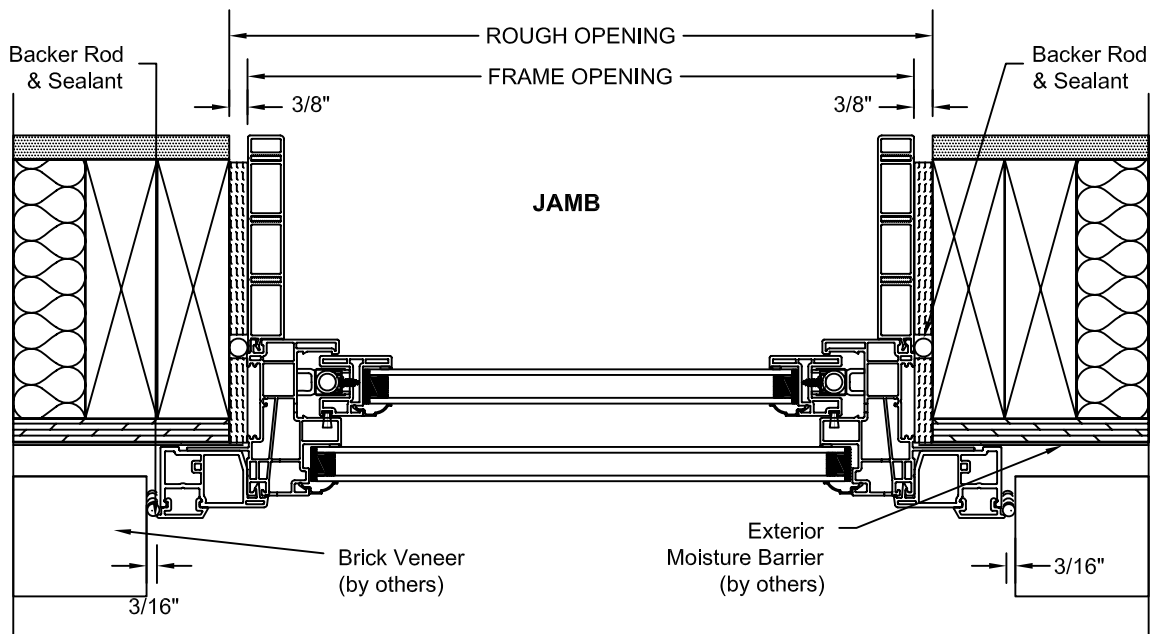

SCALE: 3" = 1'-0"

**VINYL
JAMB EXTENSIONS**

**CLEAR WOOD AND PAINTGRADE WOOD
JAMB EXTENSIONS**

Jamb extensions are available as vinyl, clear wood and paint grade wood - up to jamb widths of 12 1/2" (3/8).
Please contact your JELD-WEN representative for availability.

U-CHANNEL

Accepts 1/2" and 3/4" material

SCALE: 3" = 1'-0"

SCALE: 3" = 1'-0"

SCALE: 3" = 1'-0"

SCALE: 3" = 1'-0"

SCALE: 3" = 1'-0"

SCALE: 3" = 1'-0"

SCALE: 3" = 1'-0"

SCALE: 3" = 1'-0"