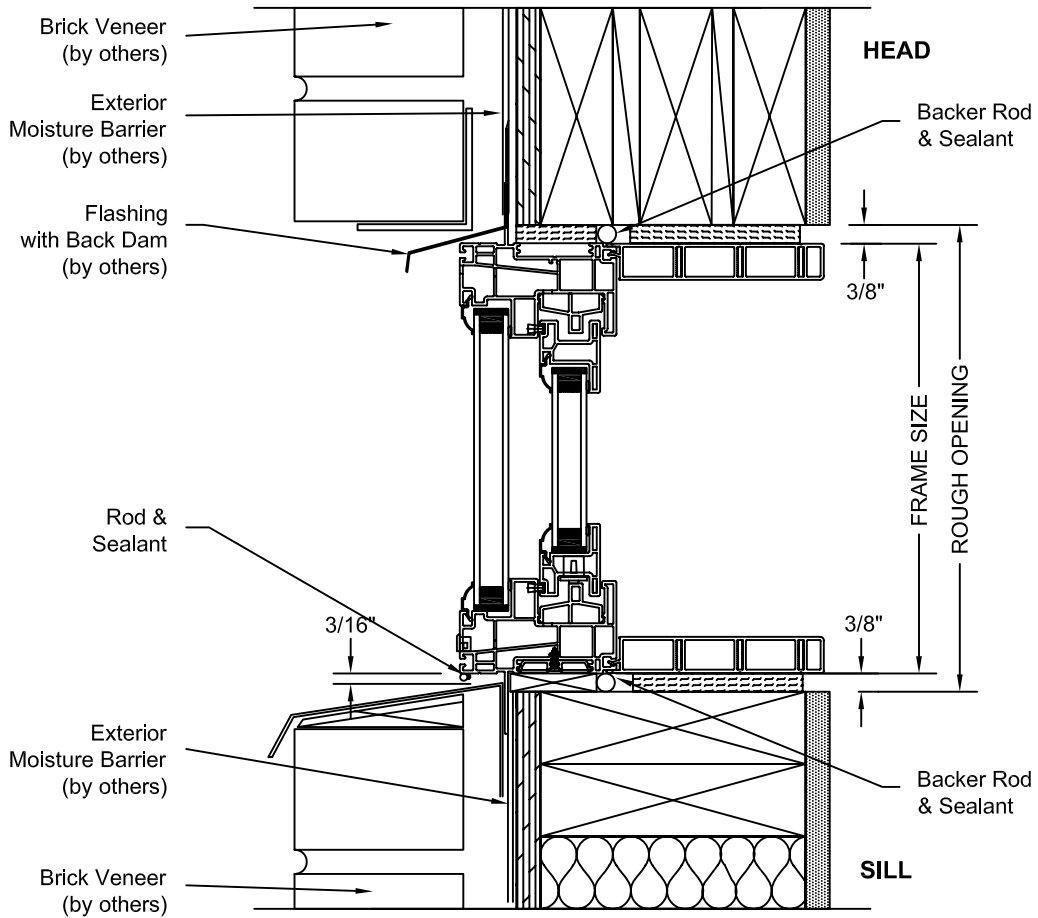

1618

1818

SCALE: 3" = 1'-0"

**HORIZONTAL  
SECTION DETAIL**

**VERTICAL  
SECTION DETAIL**

**VERTICAL MULLION  
SECTION DETAIL**

**HORIZONTAL MULLION  
SECTION DETAIL**

SCALE: 3" = 1'-0"

**2" EXTERIOR CASING**

**3 1/4" SILL EXTENDER**

**DRIP CAP**

SCALE: 3" = 1'-0"

**VINYL  
JAMB EXTENSIONS**

**CLEAR WOOD AND PAINTGRADE WOOD  
JAMB EXTENSIONS**

Jamb extensions are available as vinyl, clear wood and paint grade wood - up to jamb widths of 12 1/2" (3/8).  
Please contact your JELD-WEN representative for availability.

**U-CHANNEL**

Accepts 1/2" and 3/4" material

SCALE: 3" = 1'-0"

SCALE: 3" = 1'-0"

SCALE: 3" = 1'-0"

SCALE: 3" = 1'-0"

SCALE: 3" = 1'-0"

SCALE: 3" = 1'-0"