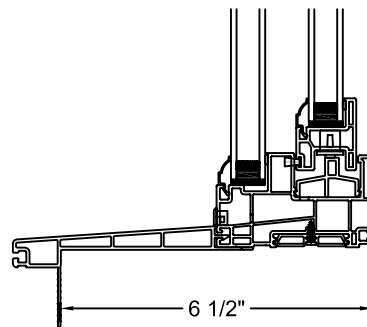

63 7/8" (1622)  
63" (1600)

1416

1516

1616

1816

71 3/4" (1822)  
70 7/8" (1800)

1418

1518

1618

1818

SCALE: 3" = 1'-0"

**HORIZONTAL  
SECTION DETAIL**

**VERTICAL  
SECTION DETAIL**

**VERTICAL MULLION  
SECTION DETAIL**

**HORIZONTAL MULLION  
SECTION DETAIL**

SCALE: 3" = 1'-0"

**1 5/8" BRICKMOULD  
WITH 1" SILL NOSING**

**2" BRICKMOULD  
WITH 1" SILL NOSING**

**3 1/2" BRICKMOULD  
WITH 1" SILL NOSING**

SCALE: 3" = 1'-0"

**1 1/4" J-TRIM**

**SILL EXPANDER**

Note: Expander can be trimmed on side to fit

**2" EXTERIOR CASING**

**3 1/4" SILL EXTENDER**

**DRIP CAP**

SCALE: 3" = 1'-0"

**VINYL  
JAMB EXTENSIONS**

**CLEAR WOOD AND PAINTGRADE WOOD  
JAMB EXTENSIONS**

Jamb extensions are available as vinyl, clear wood and paint grade wood - up to jamb widths of 12 1/2" (3/8).  
Please contact your JELD-WEN representative for availability.