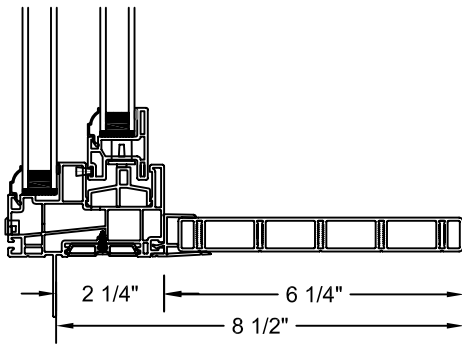

1618

1818

SCALE: 3" = 1'-0"

**HORIZONTAL  
SECTION DETAIL**

**VERTICAL  
SECTION DETAIL**

**VERTICAL MULLION  
SECTION DETAIL**

**HORIZONTAL MULLION  
SECTION DETAIL**

SCALE: 3" = 1'-0"

**2" EXTERIOR CASING**

**3 1/4" SILL EXTENDER**

**DRIP CAP**

SCALE: 3" = 1'-0"

**VINYL  
JAMB EXTENSIONS**

**CLEAR WOOD AND PAINTGRADE WOOD  
JAMB EXTENSIONS**

Jamb extensions are available as vinyl, clear wood and paint grade wood - up to jamb widths of 12 1/2" (3/8).  
Please contact your JELD-WEN representative for availability.

**U-CHANNEL**

Accepts 1/2" and 3/4" material

SCALE: 3" = 1'-0"

SCALE: 3" = 1'-0"

SCALE: 3" = 1'-0"

SCALE: 3" = 1'-0"

SCALE: 3" = 1'-0"

SCALE: 3" = 1'-0"