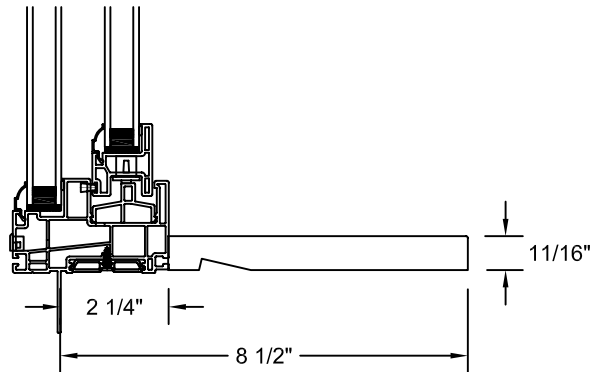

1618

1818

SCALE: 3" = 1'-0"

**HORIZONTAL  
SECTION DETAIL**

**VERTICAL  
SECTION DETAIL**

**VERTICAL MULLION  
SECTION DETAIL**

**HORIZONTAL MULLION  
SECTION DETAIL**

SCALE: 3" = 1'-0"

**2" EXTERIOR CASING**

**3 1/4" SILL EXTENDER**

**DRIP CAP**

SCALE: 3" = 1'-0"

**VINYL  
JAMB EXTENSIONS**

**CLEAR WOOD AND PAINTGRADE WOOD  
JAMB EXTENSIONS**

Jamb extensions are available as vinyl, clear wood and paint grade wood - up to jamb widths of 12 1/2" (3/8).  
Please contact your JELD-WEN representative for availability.

**U-CHANNEL**

Accepts 1/2" and 3/4" material

SCALE: 3" = 1'-0"

SCALE: 3" = 1'-0"

SCALE: 3" = 1'-0"

SCALE: 3" = 1'-0"

SCALE: 3" = 1'-0"

SCALE: 3" = 1'-0"