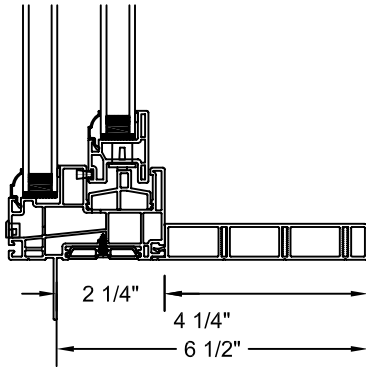

63 7/8" (1622)  
63" (1600)

1416

1516

1616

1816

71 3/4" (1822)  
70 7/8" (1800)

1418

1518

1618

1818

SCALE: 3" = 1'-0"

**HORIZONTAL  
SECTION DETAIL**

**VERTICAL  
SECTION DETAIL**

**VERTICAL MULLION  
SECTION DETAIL**

**HORIZONTAL MULLION  
SECTION DETAIL**

SCALE: 3" = 1'-0"

**2" EXTERIOR CASING**

**3 1/4" SILL EXTENDER**

**DRIP CAP**

SCALE: 3" = 1'-0"

**VINYL  
JAMB EXTENSIONS**

**CLEAR WOOD AND PAINTGRADE WOOD  
JAMB EXTENSIONS**

Jamb extensions are available as vinyl, clear wood and paint grade wood - up to jamb widths of 12 1/2" (3/8).  
Please contact your JELD-WEN representative for availability.

**U-CHANNEL**

Accepts 1/2" and 3/4" material

SCALE: 3" = 1'-0"

SCALE: 3" = 1'-0"

SCALE: 3" = 1'-0"

SCALE: 3" = 1'-0"

SCALE: 3" = 1'-0"

SCALE: 3" = 1'-0"