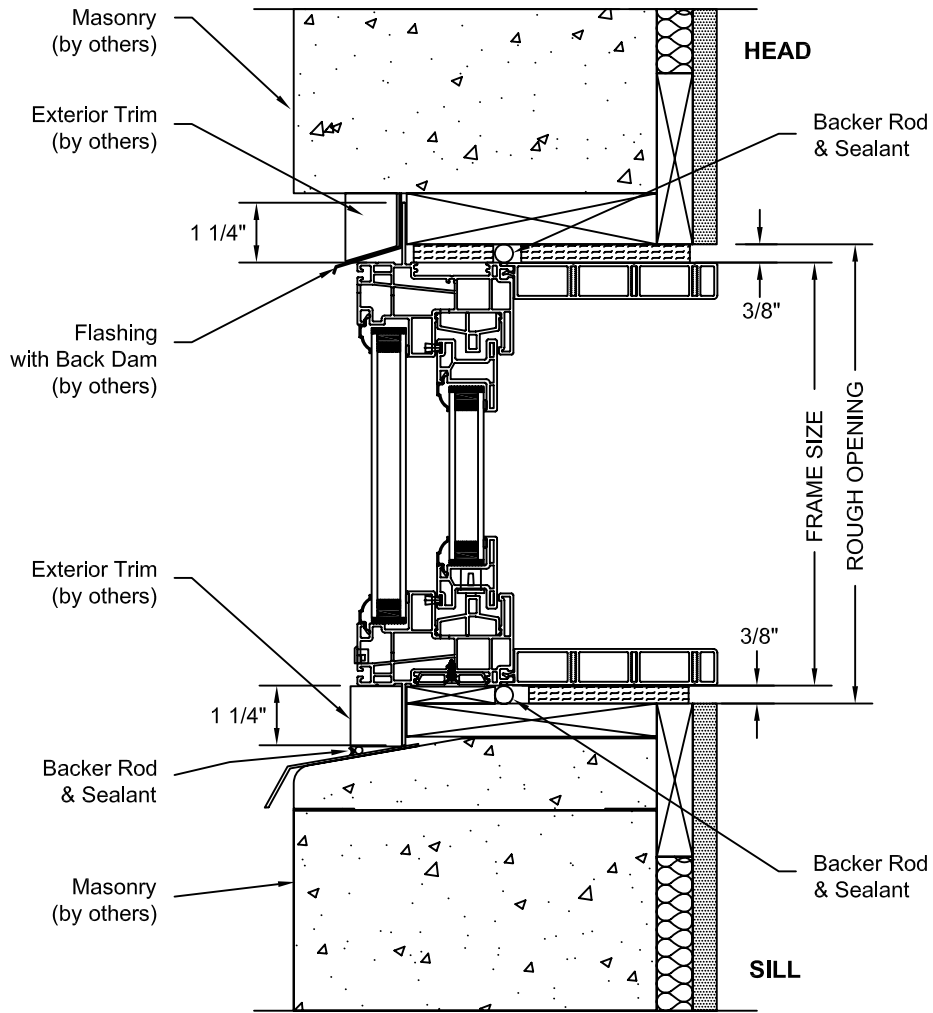

1618

1818

SCALE: 3" = 1'-0"

**HORIZONTAL  
SECTION DETAIL**

**VERTICAL  
SECTION DETAIL**

**VERTICAL MULLION  
SECTION DETAIL**

**HORIZONTAL MULLION  
SECTION DETAIL**

SCALE: 3" = 1'-0"

**U-CHANNEL**

Accepts 1/2" and 3/4" material

SCALE: 3" = 1'-0"

SCALE: 3" = 1'-0"

SCALE: 3" = 1'-0"

SCALE: 3" = 1'-0"

SCALE: 3" = 1'-0"

SCALE: 3" = 1'-0"