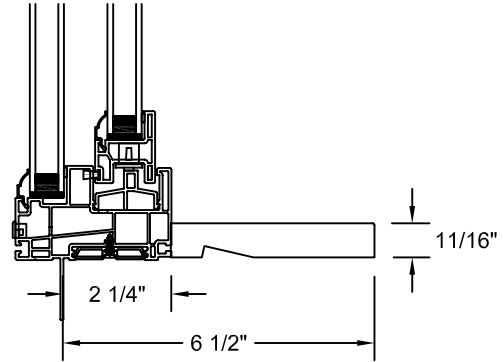

1618

1818

SCALE: 3" = 1'-0"

**HORIZONTAL  
SECTION DETAIL**

**VERTICAL  
SECTION DETAIL**

**VERTICAL MULLION  
SECTION DETAIL**

**HORIZONTAL MULLION  
SECTION DETAIL**

SCALE: 3" = 1'-0"

**2" EXTERIOR CASING**

**3 1/4" SILL EXTENDER**

**DRIP CAP**

SCALE: 3" = 1'-0"

**VINYL  
JAMB EXTENSIONS**

**CLEAR WOOD AND PAINTGRADE WOOD  
JAMB EXTENSIONS**

Jamb extensions are available as vinyl, clear wood and paint grade wood - up to jamb widths of 12 1/2" (3/8).  
Please contact your JELD-WEN representative for availability.

**U-CHANNEL**

Accepts 1/2" and 3/4" material

SCALE: 3" = 1'-0"

SCALE: 3" = 1'-0"

SCALE: 3" = 1'-0"

SCALE: 3" = 1'-0"

SCALE: 3" = 1'-0"

SCALE: 3" = 1'-0"