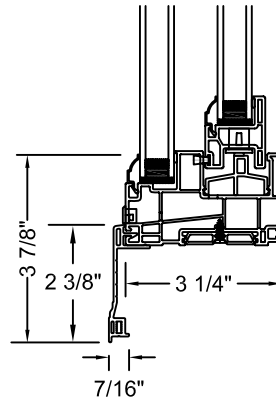

63 7/8" (1622)  
63" (1600)

1416

1516

1616

1816

71 3/4" (1822)  
70 7/8" (1800)

1418

1518

1618

1818

SCALE: 3" = 1'-0"

**HORIZONTAL  
SECTION DETAIL**

**VERTICAL  
SECTION DETAIL**

**VERTICAL MULLION  
SECTION DETAIL**

**HORIZONTAL MULLION  
SECTION DETAIL**

SCALE: 3" = 1'-0"

**1 5/8" BRICKMOULD  
WITH 1" SILL NOSING**

**2" BRICKMOULD  
WITH 1" SILL NOSING**

**3 1/2" BRICKMOULD  
WITH 1" SILL NOSING**

SCALE: 3" = 1'-0"

**1 1/4" J-TRIM**

**SILL EXPANDER**

Note: Expander can be trimmed on side to fit

**2" EXTERIOR CASING**

**3 1/4" SILL EXTENDER**

**DRIP CAP**

SCALE: 3" = 1'-0"

**VINYL  
JAMB EXTENSIONS**

**CLEAR WOOD AND PAINTGRADE WOOD  
JAMB EXTENSIONS**

Jamb extensions are available as vinyl, clear wood and paint grade wood - up to jamb widths of 12 1/2" (3/8).  
Please contact your JELD-WEN representative for availability.