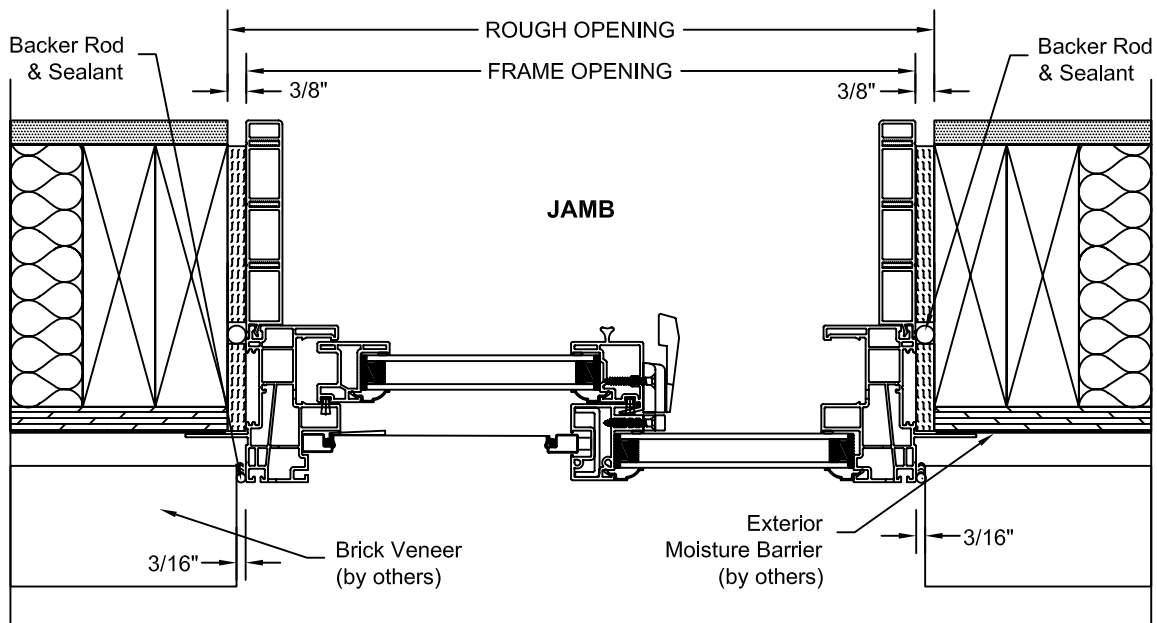

SCALE: 3" = 1'-0"