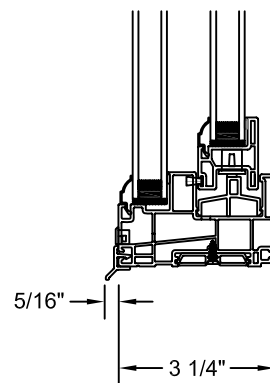

63 7/8" (1622)  
63" (1600)

1416

1516

1616

1816

71 3/4" (1822)  
70 7/8" (1800)

1418

1518

1618

1818

SCALE: 3" = 1'-0"

**HORIZONTAL  
SECTION DETAIL**

**VERTICAL  
SECTION DETAIL**

**VERTICAL MULLION  
SECTION DETAIL**

**HORIZONTAL MULLION  
SECTION DETAIL**

SCALE: 3" = 1'-0"

**1 5/8" BRICKMOULD  
WITH 1" SILL NOSING**

**2" BRICKMOULD  
WITH 1" SILL NOSING**

**3 1/2" BRICKMOULD  
WITH 1" SILL NOSING**

SCALE: 3" = 1'-0"

**1 1/4" J-TRIM**

**SILL EXPANDER**

Note: Expander can be trimmed on side to fit

**2" EXTERIOR CASING**

**3 1/4" SILL EXTENDER**

**DRIP CAP**

SCALE: 3" = 1'-0"

**VINYL  
JAMB EXTENSIONS**

**CLEAR WOOD AND PAINTGRADE WOOD  
JAMB EXTENSIONS**

Jamb extensions are available as vinyl, clear wood and paint grade wood - up to jamb widths of 12 1/2" (3/8).  
Please contact your JELD-WEN representative for availability.