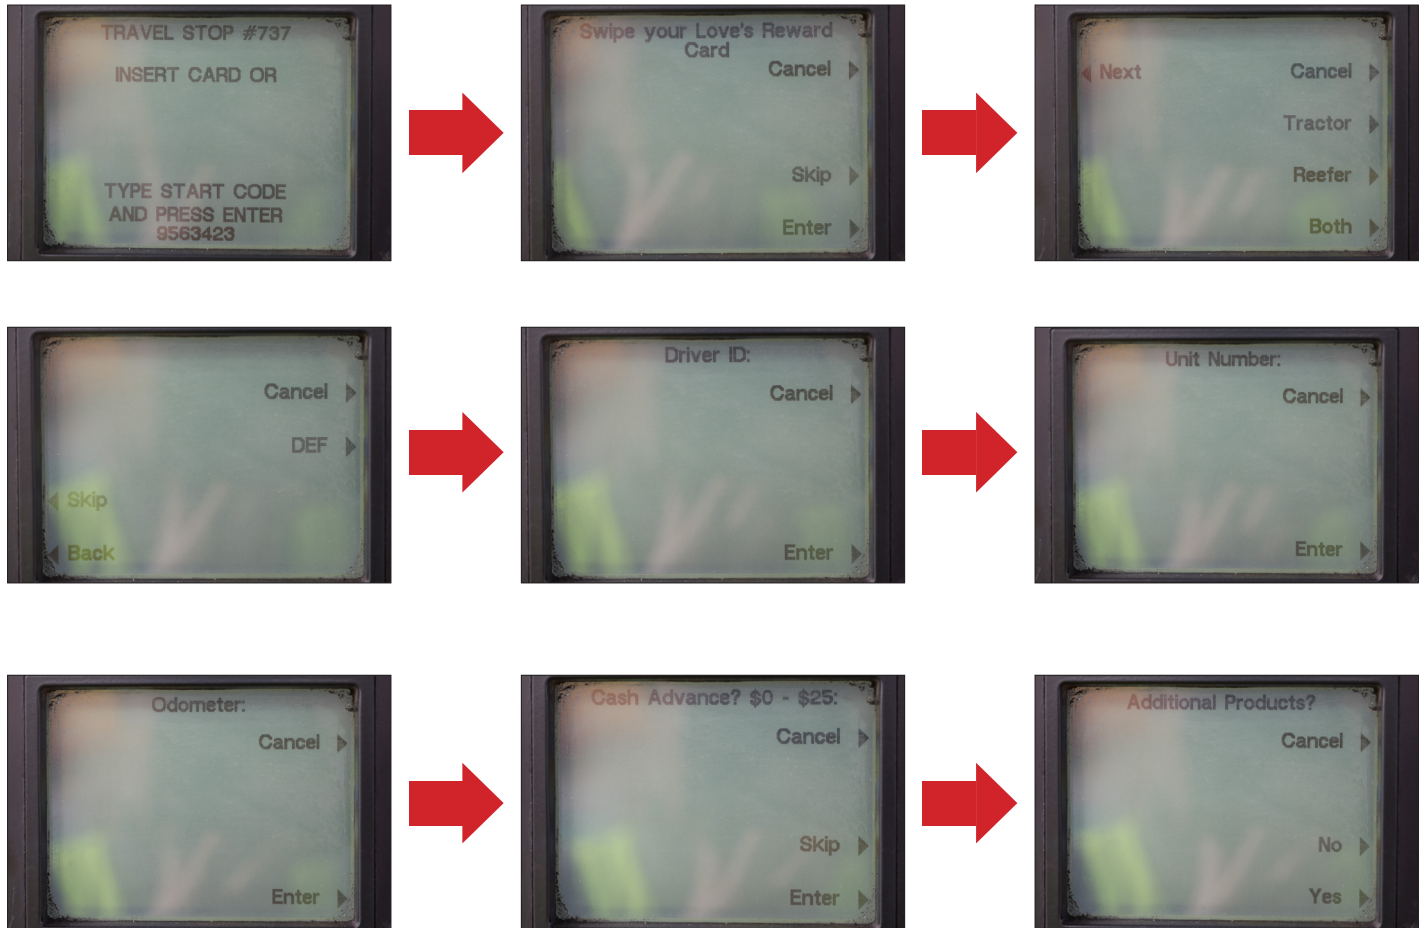

CARDLESS FUELING PROMPTS WITH START CODE

TO FUEL, FOLLOW EACH PROMPT IN THE ORDER AS SHOWN ABOVE.

IMPORTANT:

- If you select DEF or Reefer Fuel, remember to add immediately after fueling Tractor Fuel.

**Cash Advance and/or Additional Products must be enabled and allowed.