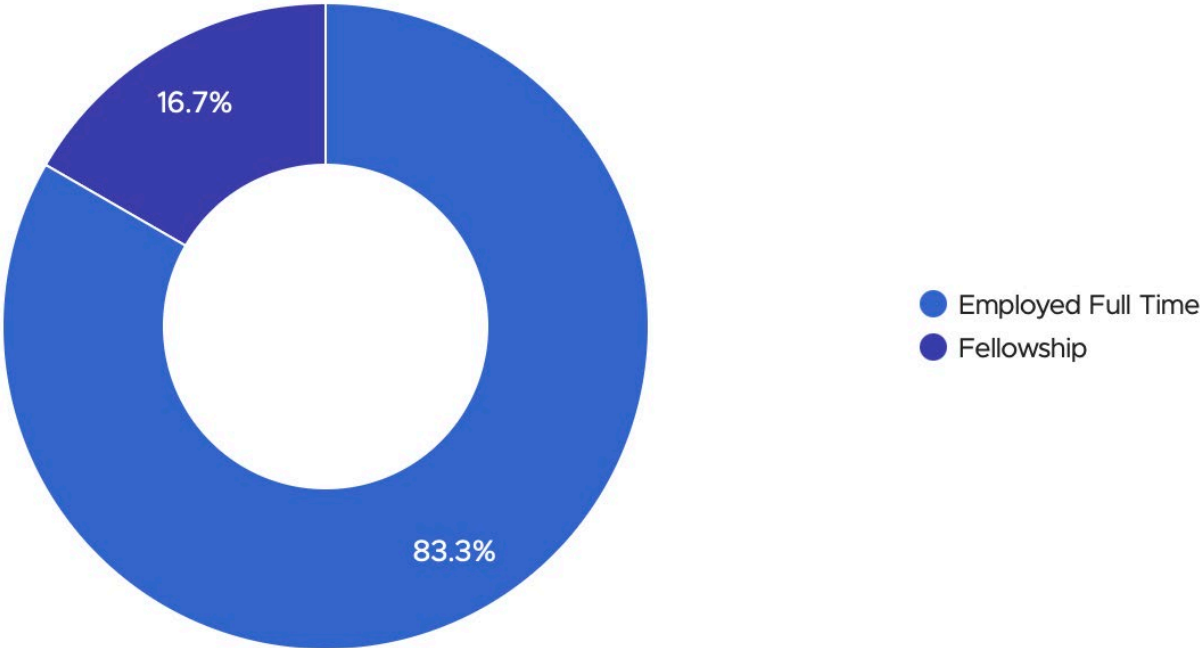

Measure of Advanced Licensure Programs Ability of Completers to be Hired in Education Positions

The following data/graph may be obtained from the MSU Master's Degrees Career Outcomes website page: [here](#). Filtered for Education and then K-12 Educational Administration (CED). Data includes the years 20023 and 2024.

2023:

2024:

K-12 Educational Administration Employment Locations

The following data/graph obtained [here](#). Career Outcomes – Master's Degrees. Filtered for "Education" and then, "K-12 Educational Administration (CED)". Data included class of 2023. 100% of K - 12 Educational Administration Graduates built careers in the United States with a high concentration of alumni working in Michigan and California.