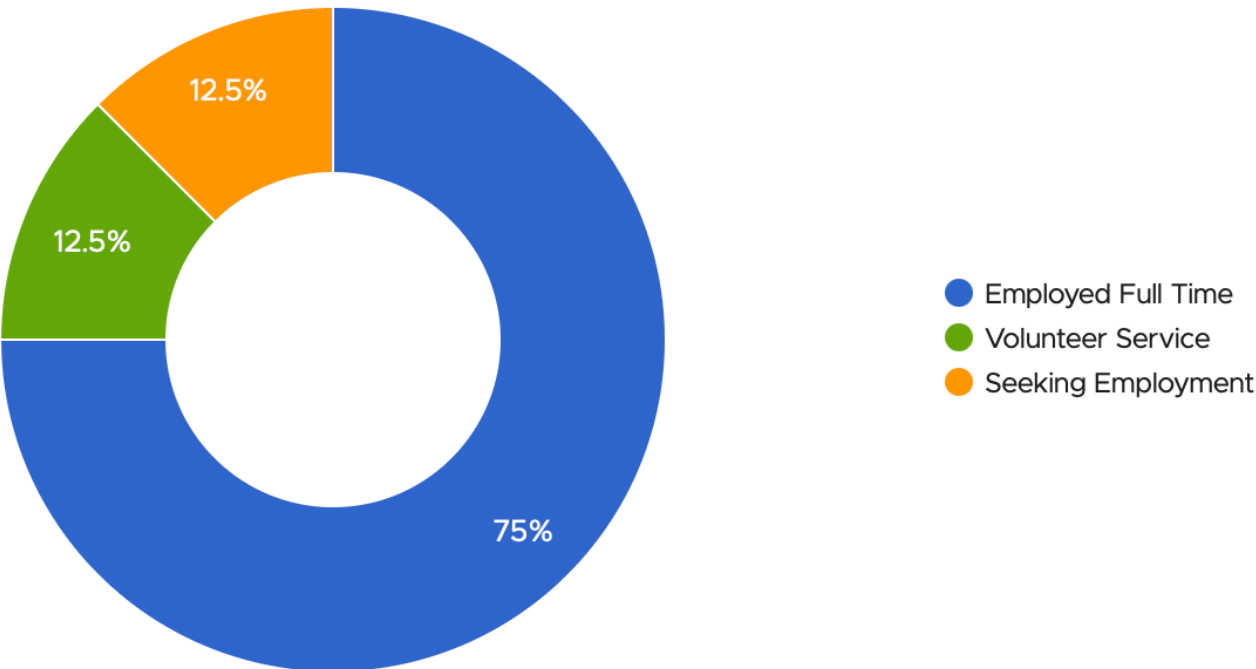

Measure of Advanced Licensure Programs Ability of Completers to be Hired in Education Positions

The following data/graph may be obtained from the MSU Master's Degrees Career Outcomes website page: [here](#). Filtered for Education and then K-12 Educational Administration (CED). Data includes the years 20023 and 2024.

2023:

2024:

K-12 Educational Administration Employment Locations

The following data/graph obtained [here](#). Career Outcomes – Master's Degrees. Filtered for "Education" and then, "K-12 Educational Administration (CED)". Data included class of 2023. 100% of K - 12 Educational Administration Graduates built careers in the United States with a high concentration of alumni working in Michigan and California.